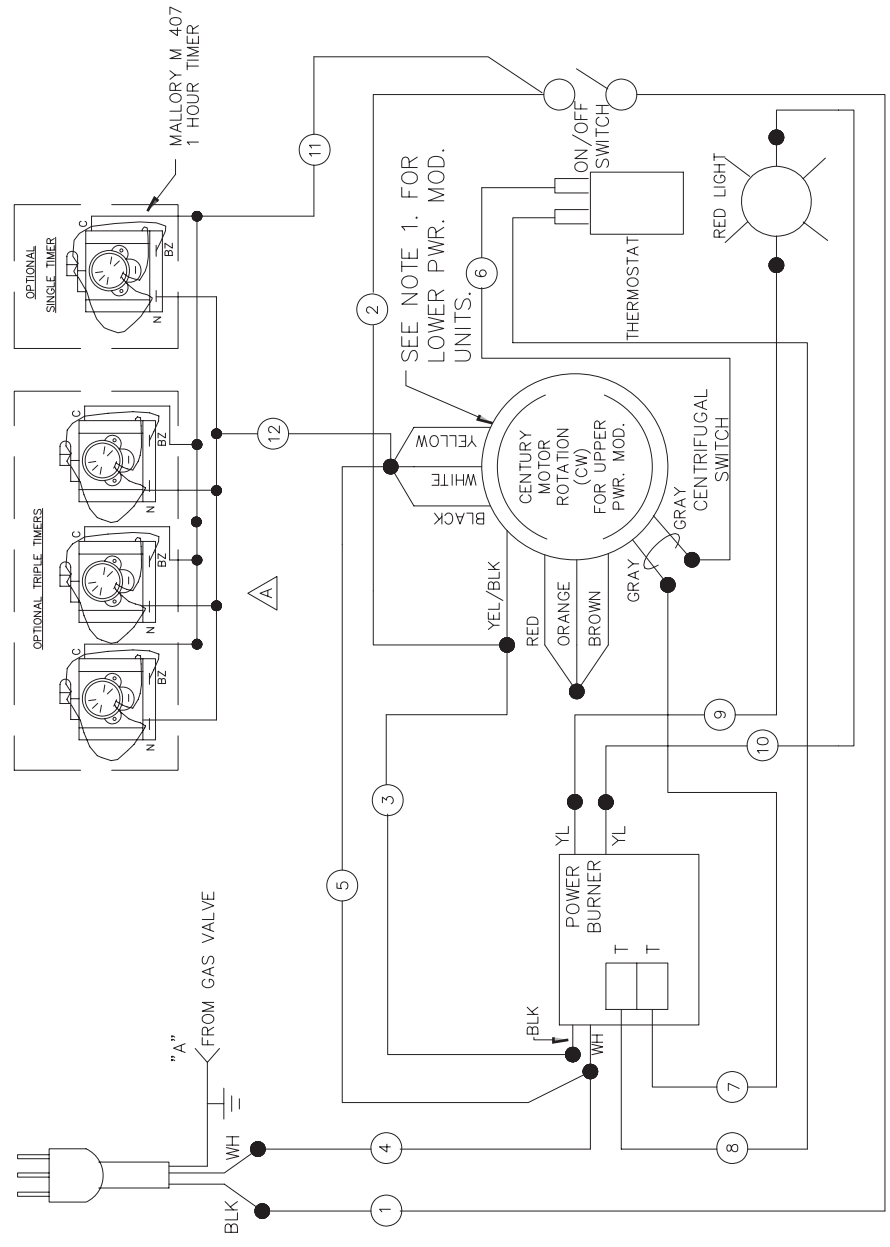

NOTES:  
 1. WIRING FOR A LOWER PWR. MOD.  
 UNIT W/CENTURY MOTOR IS AS  
 FOLLOWS: INTERCHANGE RED AND  
 BLACK LEADS.

POWER SUPPLY  
 120V 60HZ 1PHASE 15AMPS

SEE NOTE 1. FOR  
 LOWER PWR. MOD.

\*\* CAD PRODUCED DRAWING \*\*  
 \*\* DO NOT REVISE MANUALLY \*\*

CHANGED TIMER TO MALLORY M407 1H TIMER	92- 126	10/12 92	LIN MA
REDRAWN W/CHANGE TITLE BLOCK CHANGE	88- 417-A	12- 21-88	MAM BG
RELEASED ITEM 1	ECO	DATE	DR APP
CHANGE DESCRIPTION	ADP-IT, ADP-IB	SCALE FACTOR	SIZE
		1	B
TOLERANCE (EXCEPT AS NOTED)			
FRACTIONAL ±1/64	DECIMAL ±.005	ANGULAR ±1°	
DESCRIPTION	DATE	DR. BY	DR. CK. APP.
WIRING DIAGRAMS	12/21/88	MAM	BG
NATURAL AND PROPANE 120 VOLT 60 HERTZ (1) PHASE	MODEL(S) G56PB G56PT	FILE NAME	16195S01

1	1619500	WIRING DIAGRAM AIR DECK OVEN	4
ITEM	PART NUMBER	DESCRIPTION	REV