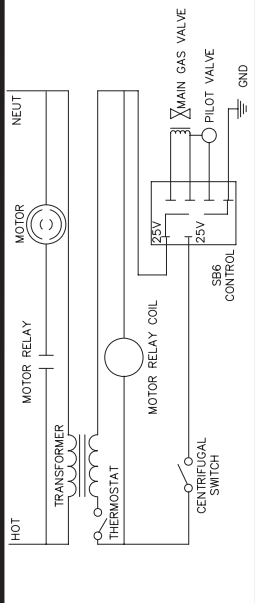

NOTES:  
 1. WIRING FOR A LOWER PWR. MOD.  
 UNIT W/CENTURY MOTOR IS AS  
 FOLLOWS: INTERCHANGE RED AND  
 BLACK LEADS.

POWER SUPPLY  
 120V 60HZ 1PHASE 15AMPS

SEE NOTE 1. FOR  
 LOWER PWR. MOD.

\*\* CAD PRODUCED DRAWING \*\*  
 \*\* DO NOT REVISE MANUALLY \*\*

CHANGED TIMER TO MALLORY M407 1H TIMER	92- 126	10/12 92	LIN MA
REDRAWN W/CHANGE TITLE BLOCK CHANGE	88- 417-A	12- 21-88	MAM BG
RELEASED ITEM 1	ECO	DATE	DR APP
CHANGE DESCRIPTION	ADP-IT, ADP-IB	SCALE FACTOR	SIZE
		1	B
TOLERANCE (EXCEPT AS NOTED)			
FRACTIONAL ±1/64	DECIMAL ±.005	ANGULAR ±1°	
DESCRIPTION	DATE	DR. BY	DR. CK. APP.
WIRING DIAGRAMS	12/21/88	MAM	BG
NATURAL AND PROPANE 120 VOLT 60 HERTZ (1) PHASE	MODEL(S) G56PB G56PT	FILE NAME	16195S01

1	1619500	WIRING DIAGRAM AIR DECK OVEN	4
ITEM	PART NUMBER	DESCRIPTION	REV