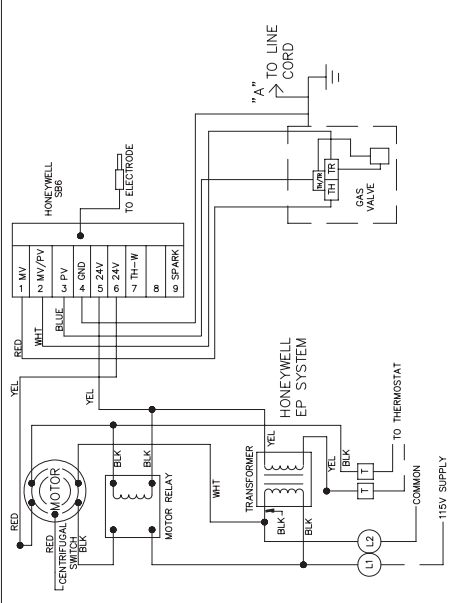

NOTES:  
 1. WIRING FOR A LOWER PWR. MOD.  
 UNIT W/CENTURY MOTOR IS AS  
 FOLLOWS: INTERCHANGE RED AND  
 BLACK LEADS.

POWER SUPPLY  
 120V 60HZ 1PHASE 15AMPS

SEE NOTE 1. FOR  
 LOWER PWR. MOD.

\*\* CAD PRODUCED DRAWING \*\*  
 \*\* DO NOT REVISE MANUALLY \*\*

CHANGED TIMER TO MALLORY M407 1H TIMER	92- 126	10/12 92	LIN MA
REDRAWN W/CHANGE TITLE BLOCK CHANGE	88- 417-A	12- 21-88	MAM BG
RELEASED ITEM 1	ECO	DATE	DR APP
CHANGE DESCRIPTION	ADP-IT, ADP-IB	SCALE FACTOR	SIZE
		1	B
TOLERANCE (EXCEPT AS NOTED)			
FRACTIONAL ±1/64	DECIMAL ±.005	ANGULAR ±1°	
DESCRIPTION	DATE	DR. BY	DR. CK. APP.
WIRING DIAGRAMS	12/21/88	MAM	BG
NATURAL AND PROPANE 120 VOLT 60 HERTZ (1) PHASE	MODEL(S) G56PB G56PT	FILE NAME	16195S01

1	1619500	WIRING DIAGRAM AIR DECK OVEN	4
ITEM	PART NUMBER	DESCRIPTION	REV