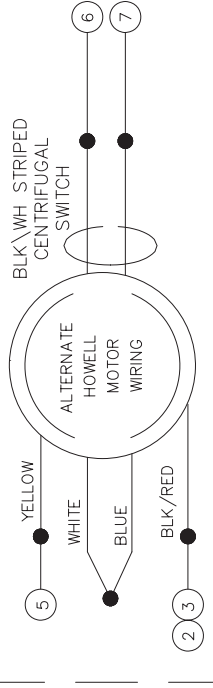

NOTES:  
 1. WIRING FOR A LOWER PWR. MOD.  
 UNIT W/CENTURY MOTOR IS AS  
 FOLLOWS: INTERCHANGE RED AND  
 BLACK LEADS.

POWER SUPPLY  
 120V 60HZ 1PHASE 15AMPS

SEE NOTE 1. FOR  
 LOWER PWR. MOD.

\*\* CAD PRODUCED DRAWING \*\*  
 \*\* DO NOT REVISE MANUALLY \*\*

CHANGED TIMER TO MALLORY M407 1H TIMER	92- 126	10/12 92	LIN MA
REDRAWN W/CHANGE TITLE BLOCK CHANGE	88- 417-A	12- 21-88	MAM BG
RELEASED ITEM 1	ECO	DATE	DR APP
CHANGE DESCRIPTION	ADP-IT, ADP-IB	SCALE FACTOR	SIZE
		1	B
TOLERANCE (EXCEPT AS NOTED)			
FRACTIONAL ±1/64	DECIMAL ±.005	ANGULAR ±1°	
DESCRIPTION	DATE	DR. BY	DR. CK. APP.
WIRING DIAGRAMS	12/21/88	MAM	BG
NATURAL AND PROPANE 120 VOLT 60 HERTZ (1) PHASE	MODEL(S) G56PB G56PT	FILE NAME	16195S01

1	1619500	WIRING DIAGRAM AIR DECK OVEN	4
ITEM	PART NUMBER	DESCRIPTION	REV