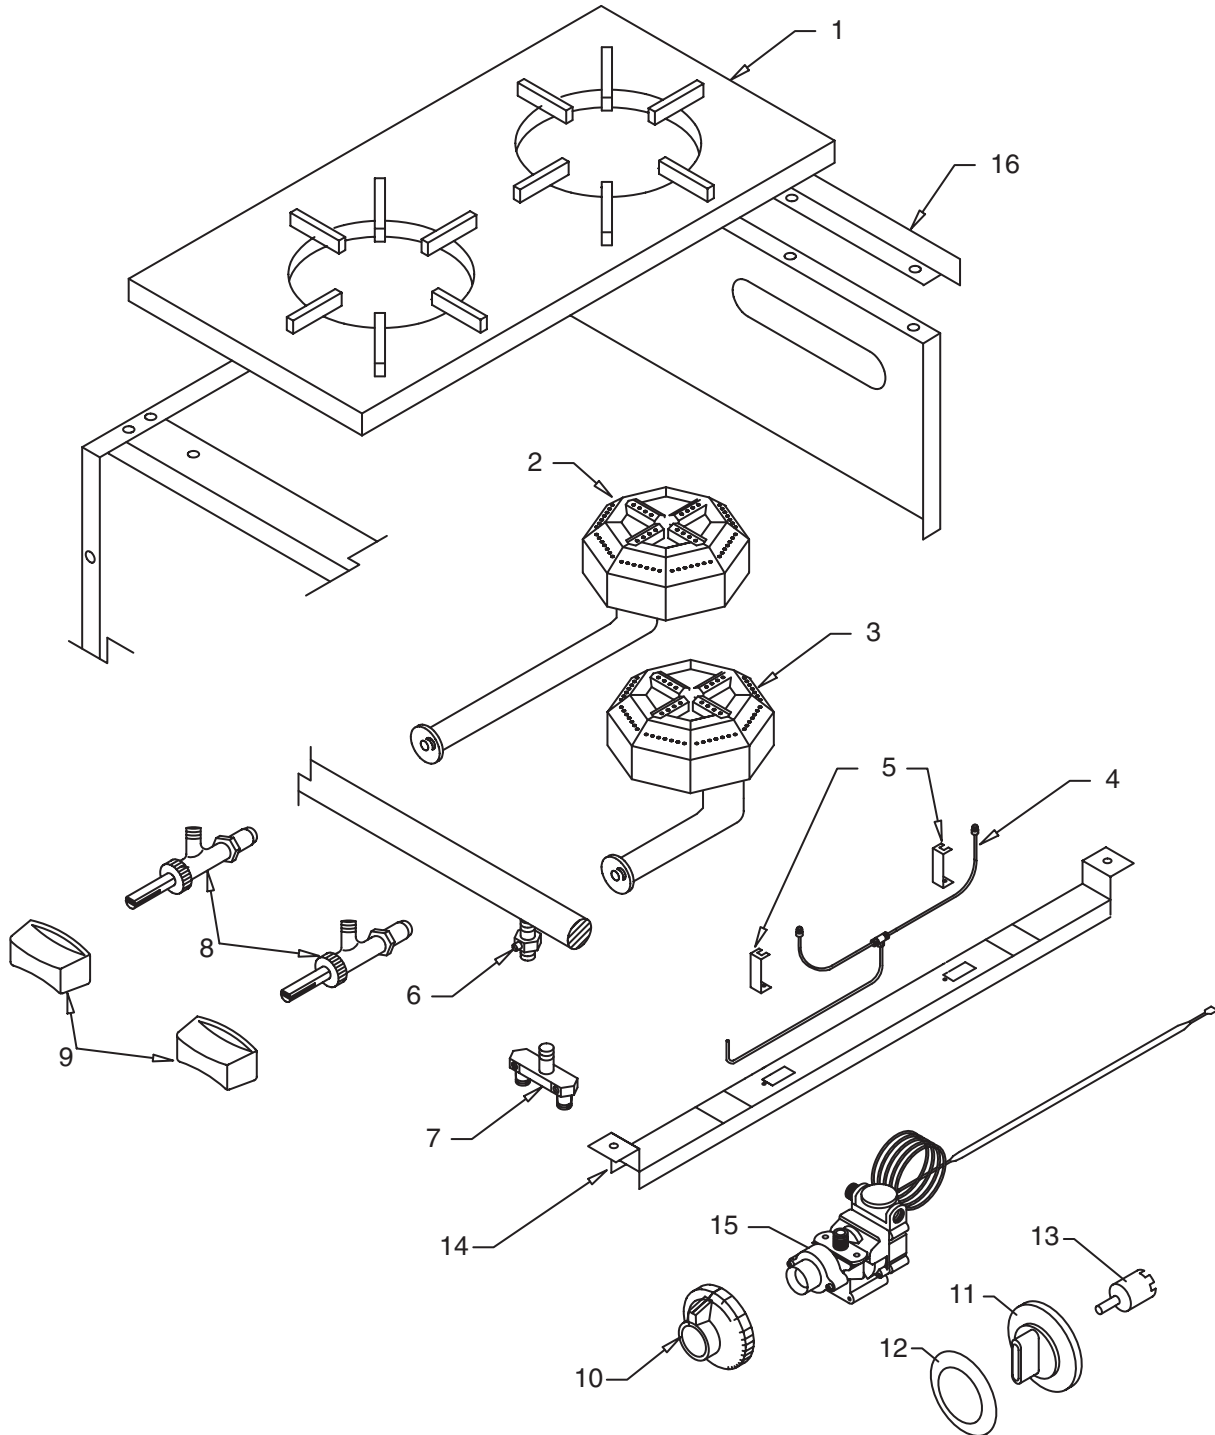

Sunfire Open Top FC.dwg

SUNFIRE PARTS IDENTIFICATION

“S” Series Ranges

Open Top

ITEM	PART #	DESCRIPTION	QUANTITY
1	2706901	Top Grate	1
2	2702298	Open Top Burner Back	1
3	2702299	Open Top Burner Front	1
4	282626	Open Burner Pilot Tube Assy	1
5	282625	Pilot Tip Holder	2
6	1086597	Pilot Valve 1/8 x 3/16 CC	1
7	1510402	Gum Valve Double 3/16 X 3/1	As Required
8	26878XX	Burner Valve	2
	M8-45	Orifice Hood #45 (Nat Gas)	2
	M8-54	Orifice Hood #1.4mm (LP Gas)	2
9	1089100	Top Burner Valve Handle	2
10	1086703	Thermostat Dial Fahrenheit	1
11	2138702	Thermostat Dial	
12	1314144	Dial - Insert C	
13	2527700	B.J. Knob Adapter	
14	2702103	Burner Hanger	1
15	1086700	BJW Thermostat	1
16	1734512	Drip Angle - 12”	As Required
	1734524	Drip Angle - 24”	
	1734536	Drip Angle - 36”	
	1734548	Drip Angle - 48”	
	1734560	Drip Angle - 60”	
	1734572	Drip Angle - 72”	
17*	2702305	Drip Tray's	
18*	224005-1	Gasket for Burner	2

* NOT ILLUSTRATED

RECOMMENDED STOCK PARTS