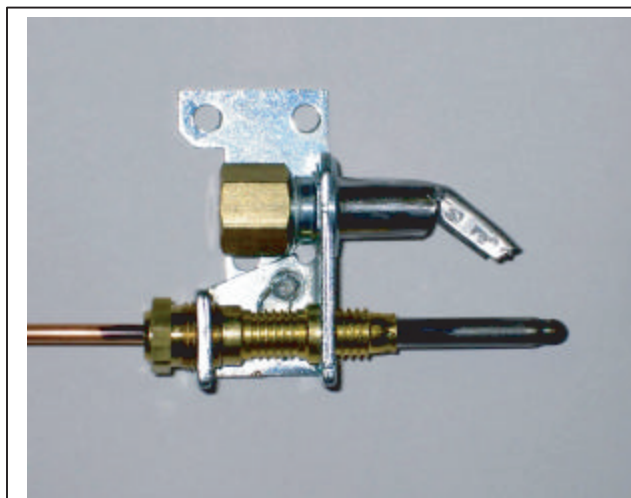

**Assembly shown with
thermocouple
(1019418) screw-in
type into any of the
above pilots .**

SUNFIRE RANGE PARTS IDENTIFICATION

Revision History

REV. #	PAGE #	ITEM #	NOTE	DATE
4	12	22	New Dawings	Jul 9/02
		23		
		24		
		25		
		36		
5	6	25	G03984-06-8 Date Under Deleted	Aug 20/02
6	5	5A	New Number 1415703, Was 1415788	Dec. 09/02
7	6	31	Was 1954300 Hex Head Screw	Dec 01/04
8	6	37	New casters introduced - Mounting method and overall height would be the same as the old casters. The only difference is with the diameter of the new wheel. The old casters wheel diameter is (4") new casters is (3.5") in diameter	Jan 11/05
9	24		New Photos	Apr 25/05
10	6	37	Part Number 1027800 & 1027801 Description Changed NLA Deleted	Feb 28/06