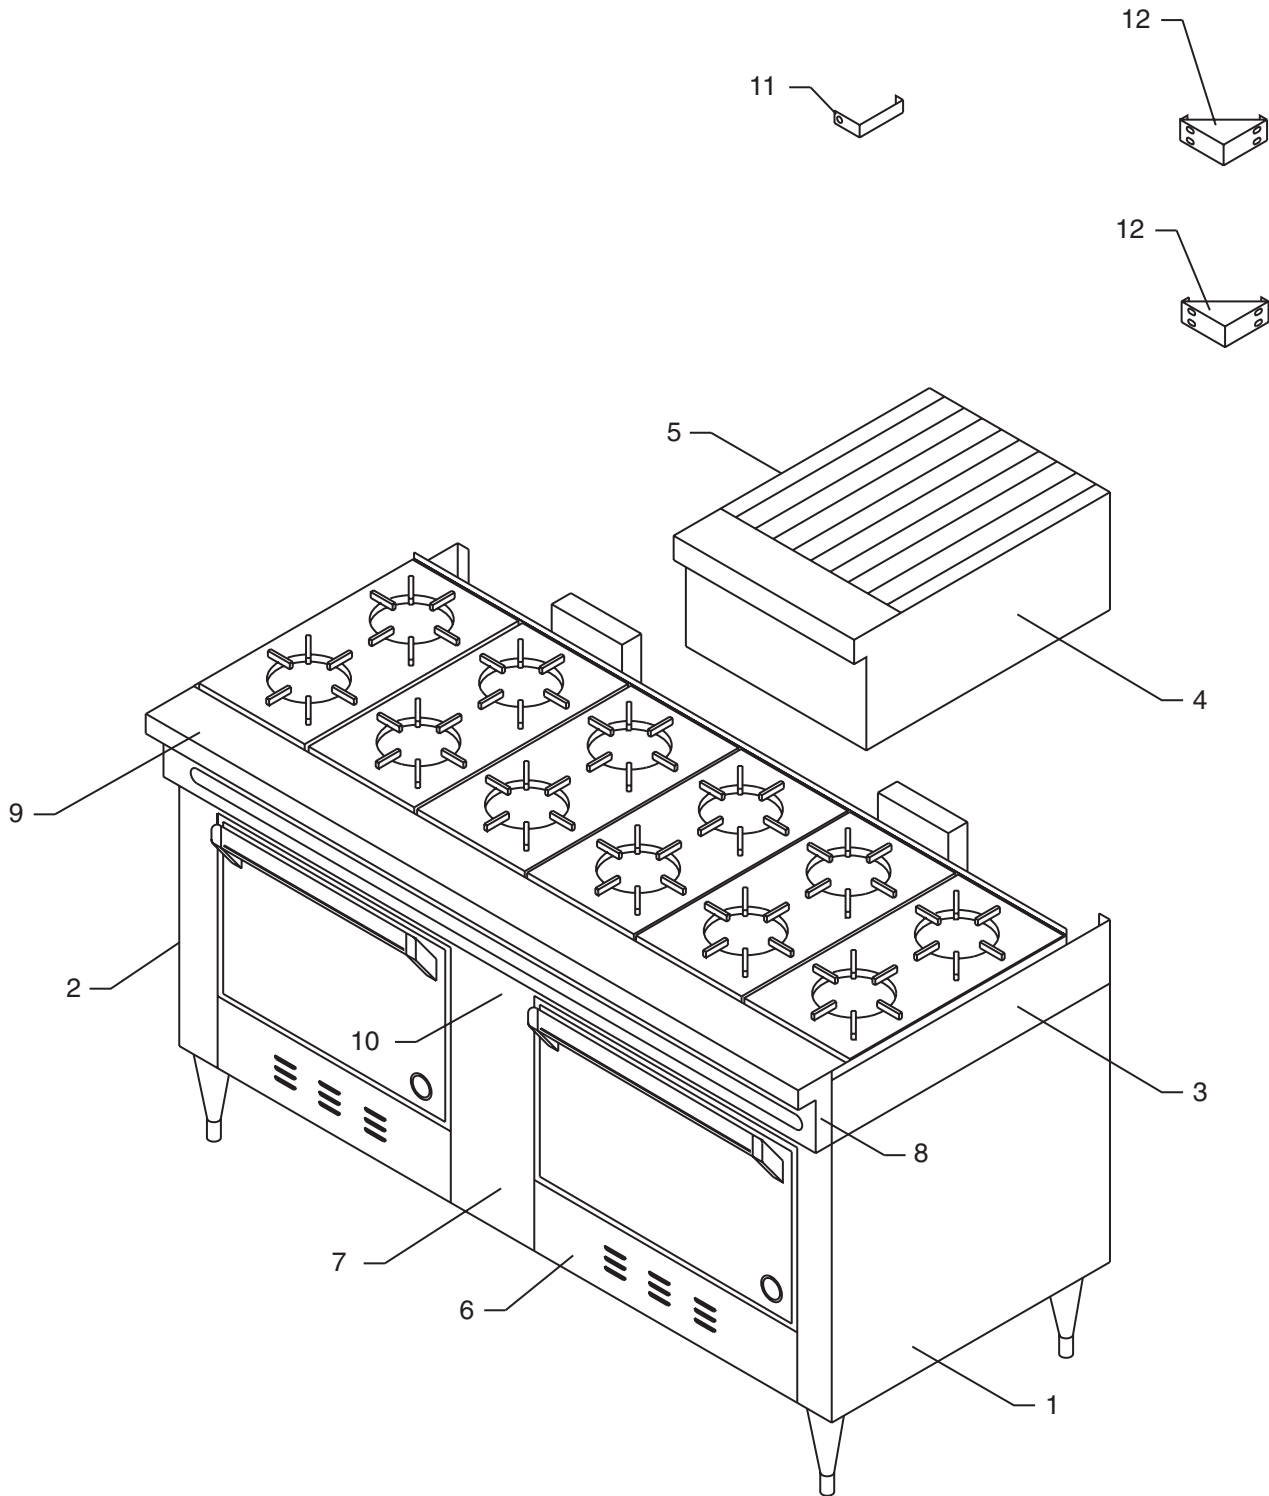

SUNFIRE PARTS IDENTIFICATION

“S” Series Ranges

Hot Top

ITEM	PART #	DESCRIPTION	QUANTITY PER 12” SECTION
1	282754	Hot Top Plate	1
2	222076	“U” Burner	1
3	2704899	Hot Top Box Assy	1
4	227005	Valve	1
	2702801	Orifice Tube - 3/8	1
5	1089100	Top Burner Valve Handle	1
6	1007300	1/8 NPT Pipe Plug	1
7	1086597	1/8 NPT Pilot Adj. Valve	1
8		3/16 CC Ferrule included in 1086597	1
9		3/16 CC Nut included in 1086597	1
10	2704799	Pilot Assy	1
11		Lock Nut included in 223000-1	1
12	2705301	Orifice Bracket	1
	223000-1	Orifice Fitting	1
13	223242-42	Orifice #42 NAT Gas	
	223242-15	Orifice #1.5 MM LP Gas	1
14	2702305	Drip Tray - 36”	As Required
	2702304	Drip Tray - 24”	As Required

* NOT ILLUSTRATED

RECOMMENDED STOCK PARTS