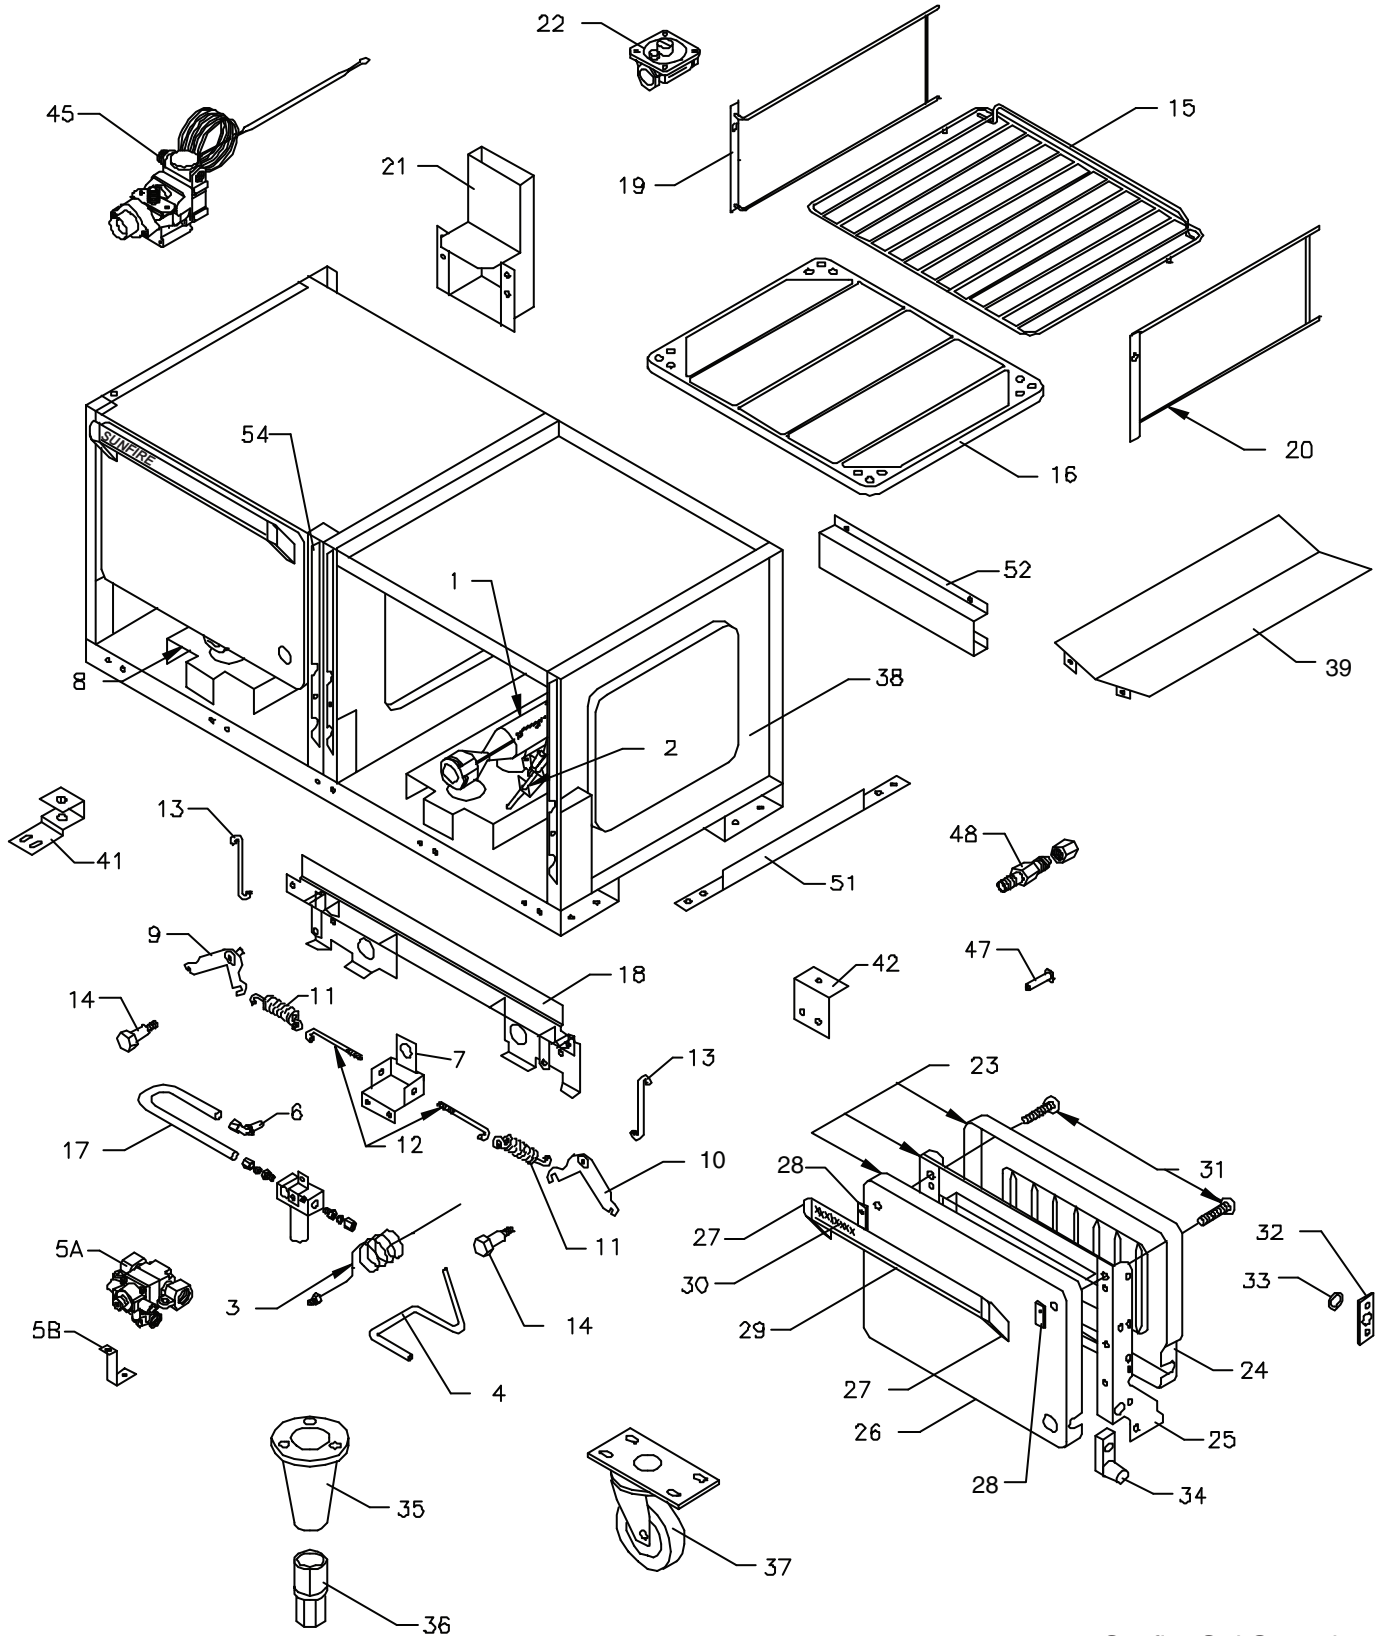

Sunfire-Std Oven.dwg

SUNFIRE PARTS IDENTIFICATION

“S” Series Ranges

Standard Oven

ITEM	PART #	DESCRIPTION	QUANTITY		DATE	
			SPACE SAVER 20"	STD 26"	FROM	UP TO
1	1028197	Steel Burner Assembly	1	1		
2^	1028299	Pilot Assy. Natural	1	1		
	1028206	Pilot Orifice (.021)	1	1		
	1028298	Pilot Assy LP	1	1		
	1028207	Pilot Orifice (.011)	1	1		
3^	1019418	Thermocouple 18" Long	1	1		
4	1586801	Pilot Tubing	1	1		
5A	1415703	Safety Valve (Baso)	1	1		05-Sep-00
	G01479-01	Safety Valve TS11J	1	1	05-Sep-00	
5B	1391500	Safety Valve Bracket	1	1		05-Sep-00
	G03699-1-6	Safety Valve Bracket	1	1	05-Sep-00	
Orifice For North America Market Only						
Natural Gas						
6A	14155XX	Oven Orifice Fitting Less Orifice	1	1		
	1415540F	Oven Orifice Fitting c/w Orifice	1			
	M9-40	Large Orifice 40 Size	1			
	1415536F	Oven Orifice Fitting c/w Orifice		1		
	M9-36	Large Orifice 36 Size		1		
Propane Gas						
6B	14155XX	Oven Orifice Fitting Less Orifice	1	1		
	1415554F	Oven Orifice Fitting c/w Orifice	1			
	M9-54	Large Orifice 54 Size	1			
	1415551F	Oven Orifice Fitting c/w Orifice		1		
	M9-51	Large Orifice 51 Size		1		
For International Orifice Contact Our Service Department						
7	1361000	Orifice Support		1		
	2330800	Orifice Bracket	1			
8	1391600	Burner Rest. Support	1	1	14-Dec-98	
	1399200	Burner Rest Support	1	1		14-Dec-98
9	1082198	Bell Crank Left		1		
10	1082199	Bell Crank Right		1		
	1082196	Bell Crank	1			
11	1005800	Door Springs	1	2		
12	9004701	"J" Bolt (3 1/8")	1	2		15-Apr-98
	G01246-1-8	"J" Bolt (5")	1			
13	1082802	Hinge Link RT		1		
	1082803	Hinge Link LT	1	1		
14	GF299	Bell Crank Bolts	1	2		
15	2301200	Oven Rack - 26 x 19.75		1		
	2301201	Oven Rack - 20 x 19.75	1			
16	1438499	Oven Bottom		1		
	2157098	Oven Bottom	1			
17	1392500	Orifice Tubing	1	1		
18	1082001	Lower Front Plate		1		
	1368500	Lower Front Plate	1			
19	1781604	Left Rack Slide - 2 Position	1	1		