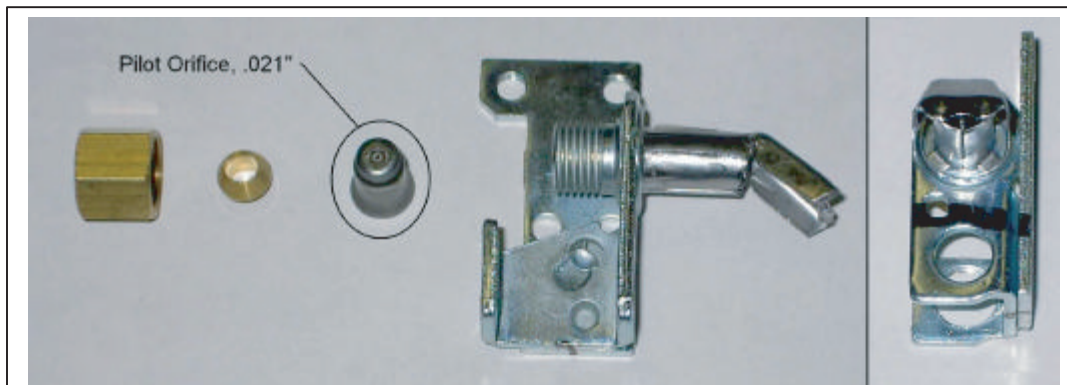

**1028299 Oven Pilot Burner Assembly (Natural)
Black Marker Indicates Natural Gas**