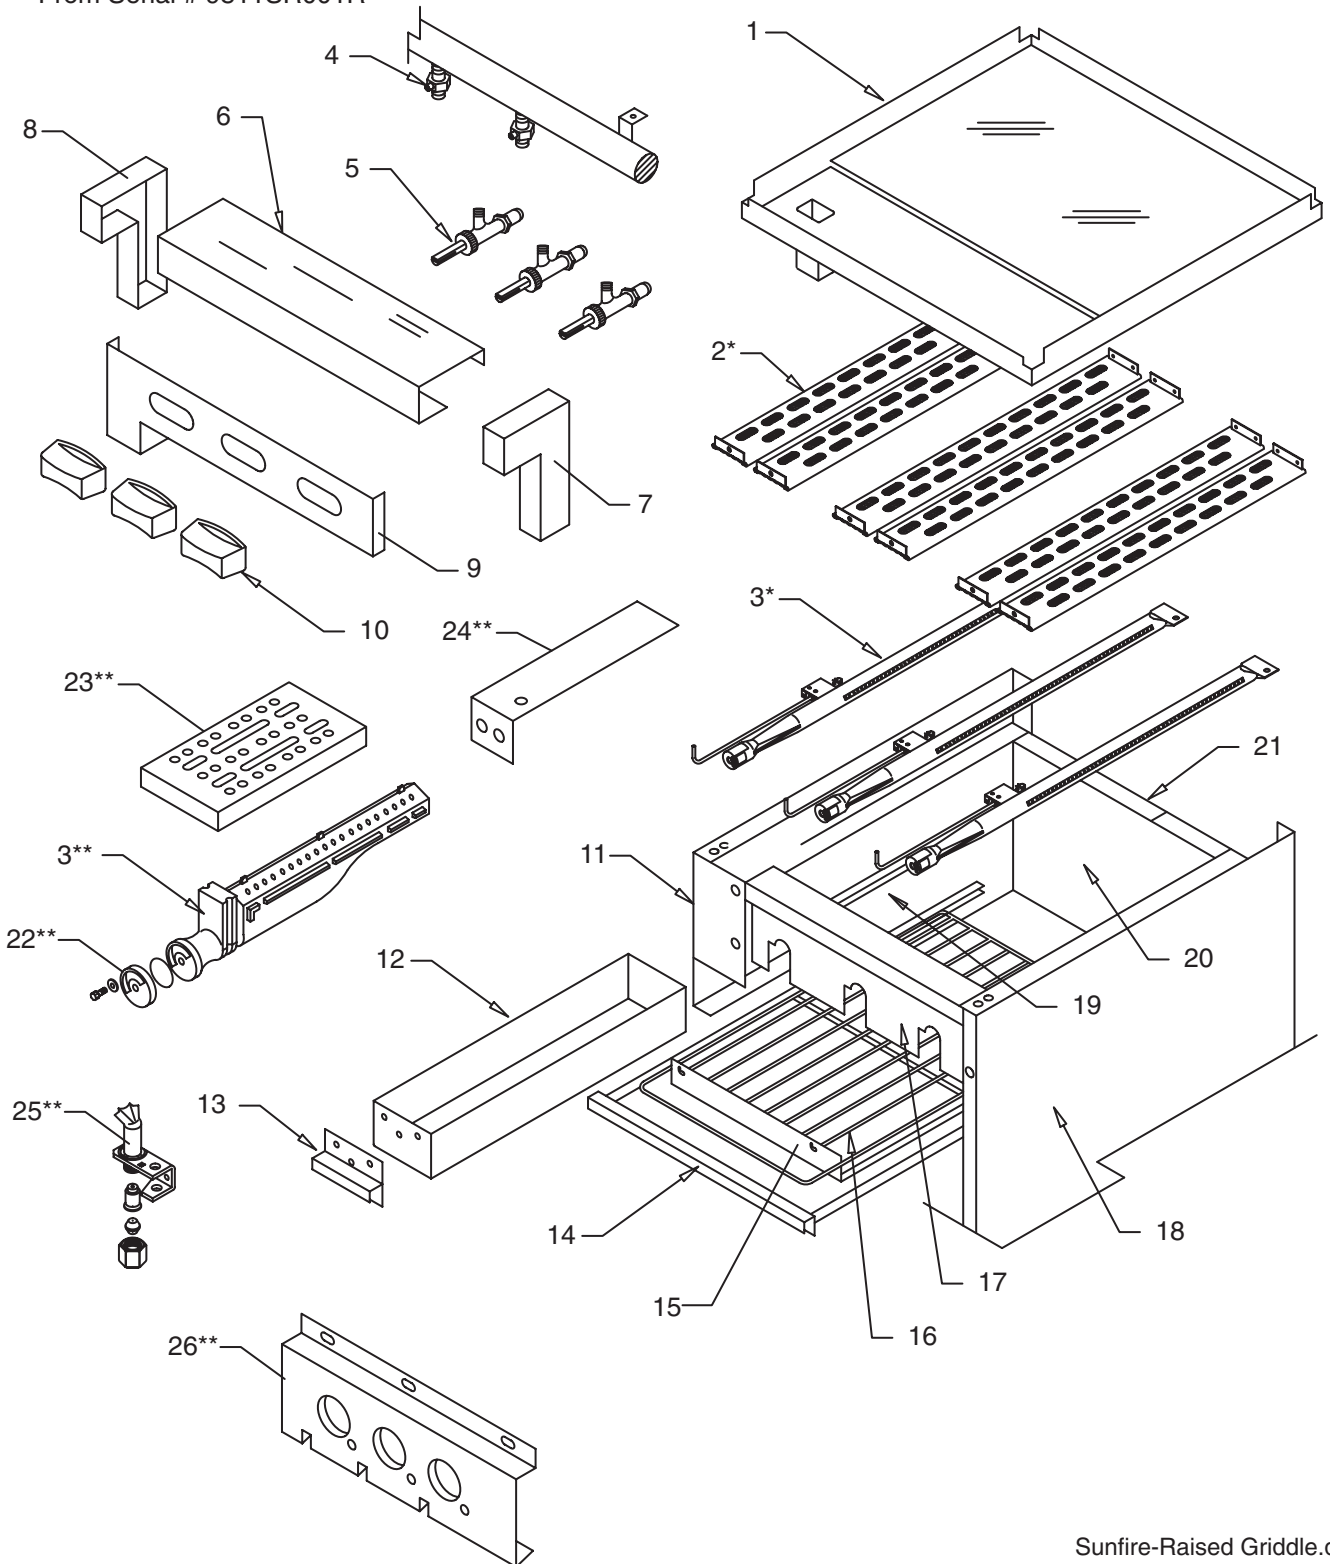

* Up To Serial # 9812PR0092

** From Serial # 9811SR001R

Sunfire-Raised Griddle.dwg

SUNFIRE PARTS IDENTIFICATION

“S” Series Ranges

Raised Griddle

ITEM	PART #	DESCRIPTION	QUANTITY
1	2704293	RGB Griddle Assy.	1
2	282165*	Radiant/Screen Assy.	6
3	282174*	Burner Assy.	3
	1090500**	Burner	3
4	1086597	Pilot Valve - 3/16 CC	3
5	26878XX	Burner Valve	3
	M8-51	Orifice Hood #51 Nat Gas	3
	M8-56	Orifice Hood #57 LP Gas	3
6	2700401*	Front Rail	1
	2700499**	Front Rail	1
7	2705406	End Cap - RHT - Short	1
8	2705401	End Cap LFT	1
	2705404	End Cap RHT - Lower (Not Shown)	1
9	2700513	Valve Cover RGB	1
10	1089100	Knobs	3
11	2705901	Broiler Box Side - LT	1
12	1729501	Grease Container	1
13	2706302	Grease Bucket Handle	1
14	2702308	Drip Tray	1
15	1090797	Broiler Rack Drip Shield	1
16	1090600	Broiler Rack	1
17	2706001*	Front Baffle	1
	2384500**	Broiler Box Shield	1
18	1605003	Body Side - RT	1
19	2705898*	Side Lining - LFT	1
	2705899*	Side Lining - RHT	1
	1081999**	Side Lining - LFT	1
	1081997**	Side Lining - RHT	1
20	2705601	Back Liner	1
21	2706101	Broiler Box Back	1
22	1028002**	Air Shutter	1
23	1091000**	Ceramic Radiant	8
24	1415100**	Pilot Bracket	3
25	1473700**	Pilot Griddle / Broiler NAT	3
	1473701**	Pilot Griddle / Broiler PRO	3
26	1414901**	Broiler Valve Shield	1

* UP TO SERIAL # 9812PR0092

** FROM SERIAL # 9811SR001R

*** NOT ILLUSTRATED

RECOMMENDED STOCK PARTS