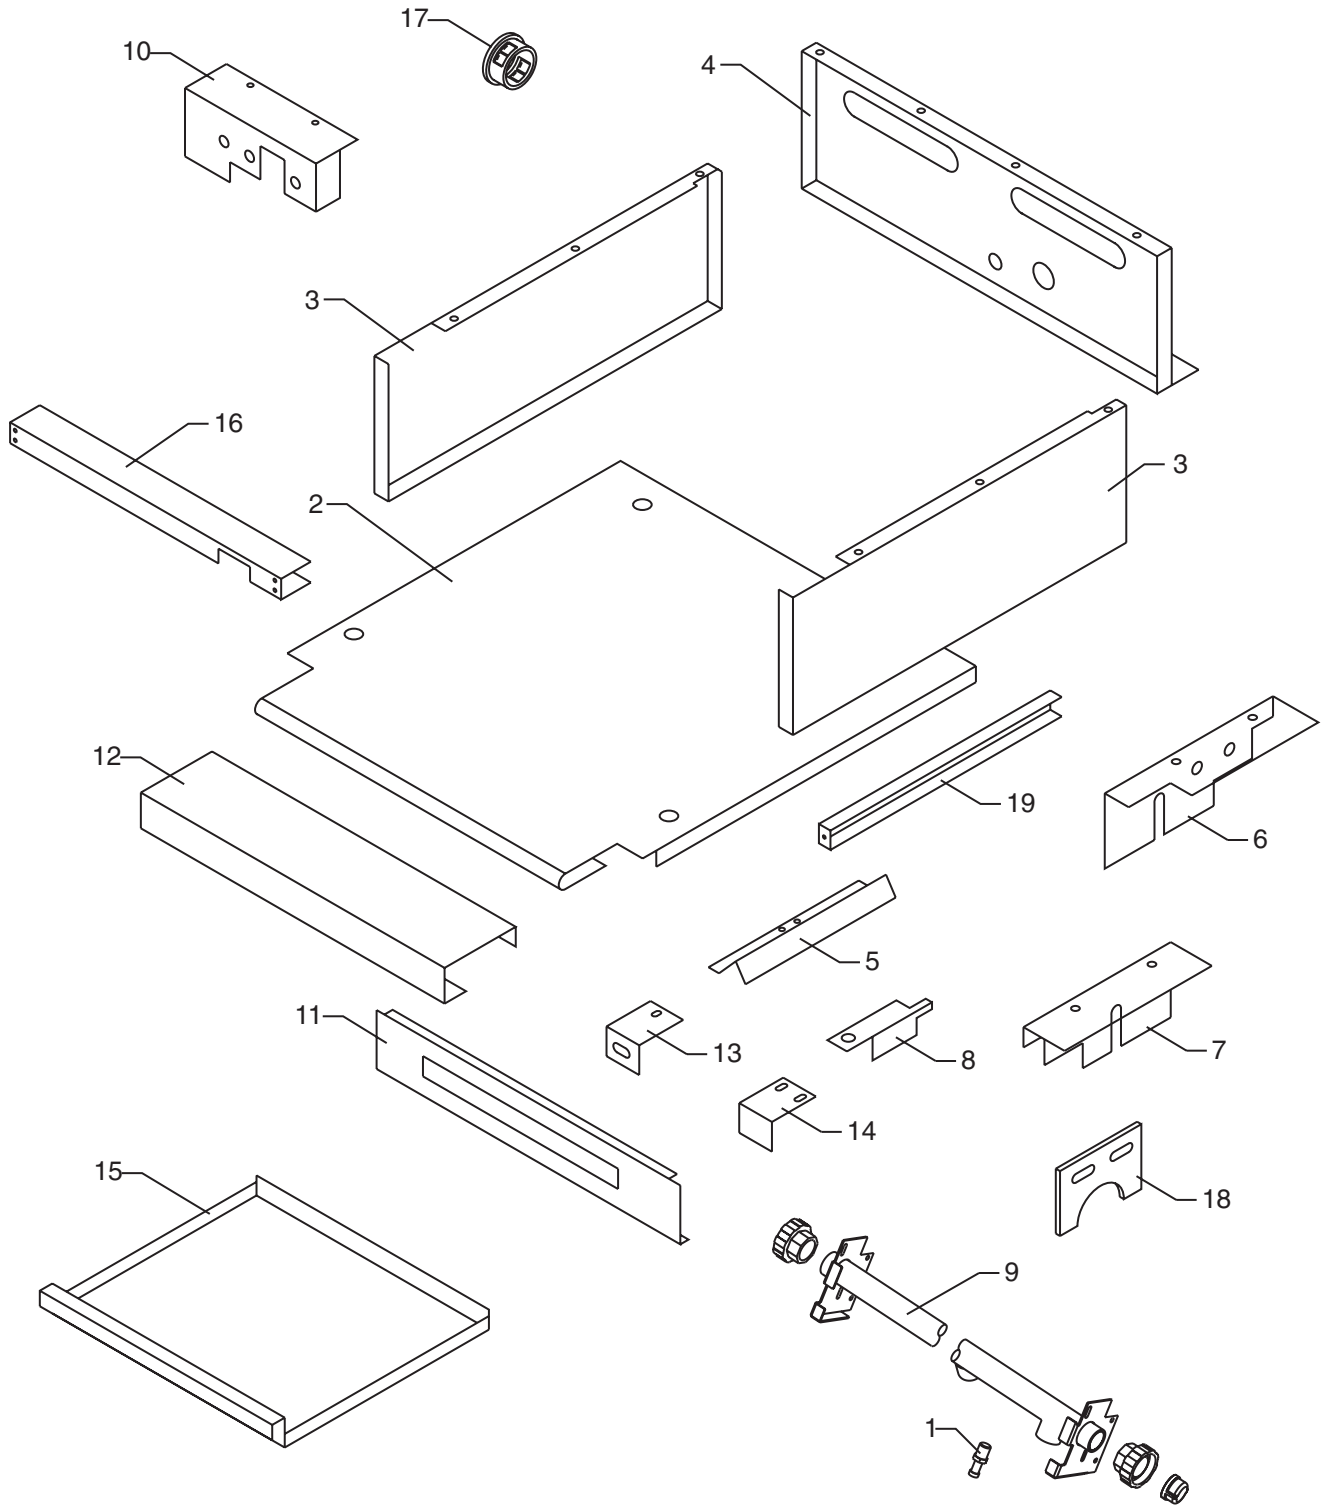

* NOT ILLUSTRATED

^ PHOTO AT THE END

RECOMMENDED STOCK PARTS

SUNFIRE PARTS IDENTIFICATION

“S” Series Ranges

Standard Oven

ITEM	PART #	DESCRIPTION	QUANTITY		DATE	
			SPACE SAVER 20"	STD 26"	FROM	UP TO
50*	1472200	Side Insulation G280	2	2		
	1472201	Insulation Upper Back G280	1	1		
	1472202	Insulation Lower Back G280	1	1		
51	1388800	Lifting Angel	2	2		
52	1361808	Main Bottom Channel	2			
	1361810	Main Bottom Channel		2		
53*	1361900	Main Bottom	1			
	1361902	Main Bottom		1		
54	2361197	Front Frame Assembly	1			
	1730297	Front Frame Assembly		1		
55*	1369500	Main Back	1			
	1396611	Main Back		1		

* NOT ILLUSTRATED

^ PHOTO AT THE END

RECOMMENDED STOCK PARTS

Top Section.dwg

SUNFIRE PARTS IDENTIFICATION

“S” Series Ranges

Top Section

ITEM	PART #	DESCRIPTION	QUANTITY		DATE	
			SPACE SAVER 20”	STD 26”	UP TO	FROM
1	G02251-1	Pressure Test Spigot	1	1		
2	1368700	Burner Box Bottom	1			
	1080915	Burner Box Bottom		1		
3	2589201	Burner Box Right Side	1	1		24-May-00
	2589200	Burner Box Left Side	1	1		24-May-00
4	1396500	Burner Box Back	1			
	1396504	Burner Box Back		1		
5	1391300	Tubing Shield	1	1		
6	2331100	Air Shield Left	1			
7	2331200	Air Shield Right	1	1		
8	1121100	Capillary Shield	1		9-Nov-00	
9	2700101	Manifold 24” Range	1			
	2700102	Manifold 36” Range		1		
10	2298600	Front Air Shield		1		
11	2700506	Valve Cover - 24”	1			
	2700507	Valve Cover - 36”		1		
12	2700499	Front Rail Assembly 24”	1			24-May-00
13	2705302	Front Rail Bracket	2	1	24-May-00	
14	2702701	Front Rail Center Support	1	1		13-Apr-00
15	2702304	Drip Tray S-24”	1			
	2702305	Drip Tray S-36”		1		
16	1729601	Front Channel 24”	1			
	1085000	Front Channel		1		
17	1028802	Heyco Bushing	1		15-Apr-98	
18	2629200	Bracket - Inlet Manifold	1	1		
19	1607801	Body Side Support	2	2	24-May-00	
20*	1414600	Burner Box Back Support		1		
21*	1313800	Elbow 90 Degree Brass #65-7	1		5-Sep-00	
22*	G02352-1	Elbow 3/8 NPT TO 7/16CC 69-7C	1			9-Sep-00
23*	1392301	7/16 Tube Baso To Oven .146”	1		9-Sep-00	