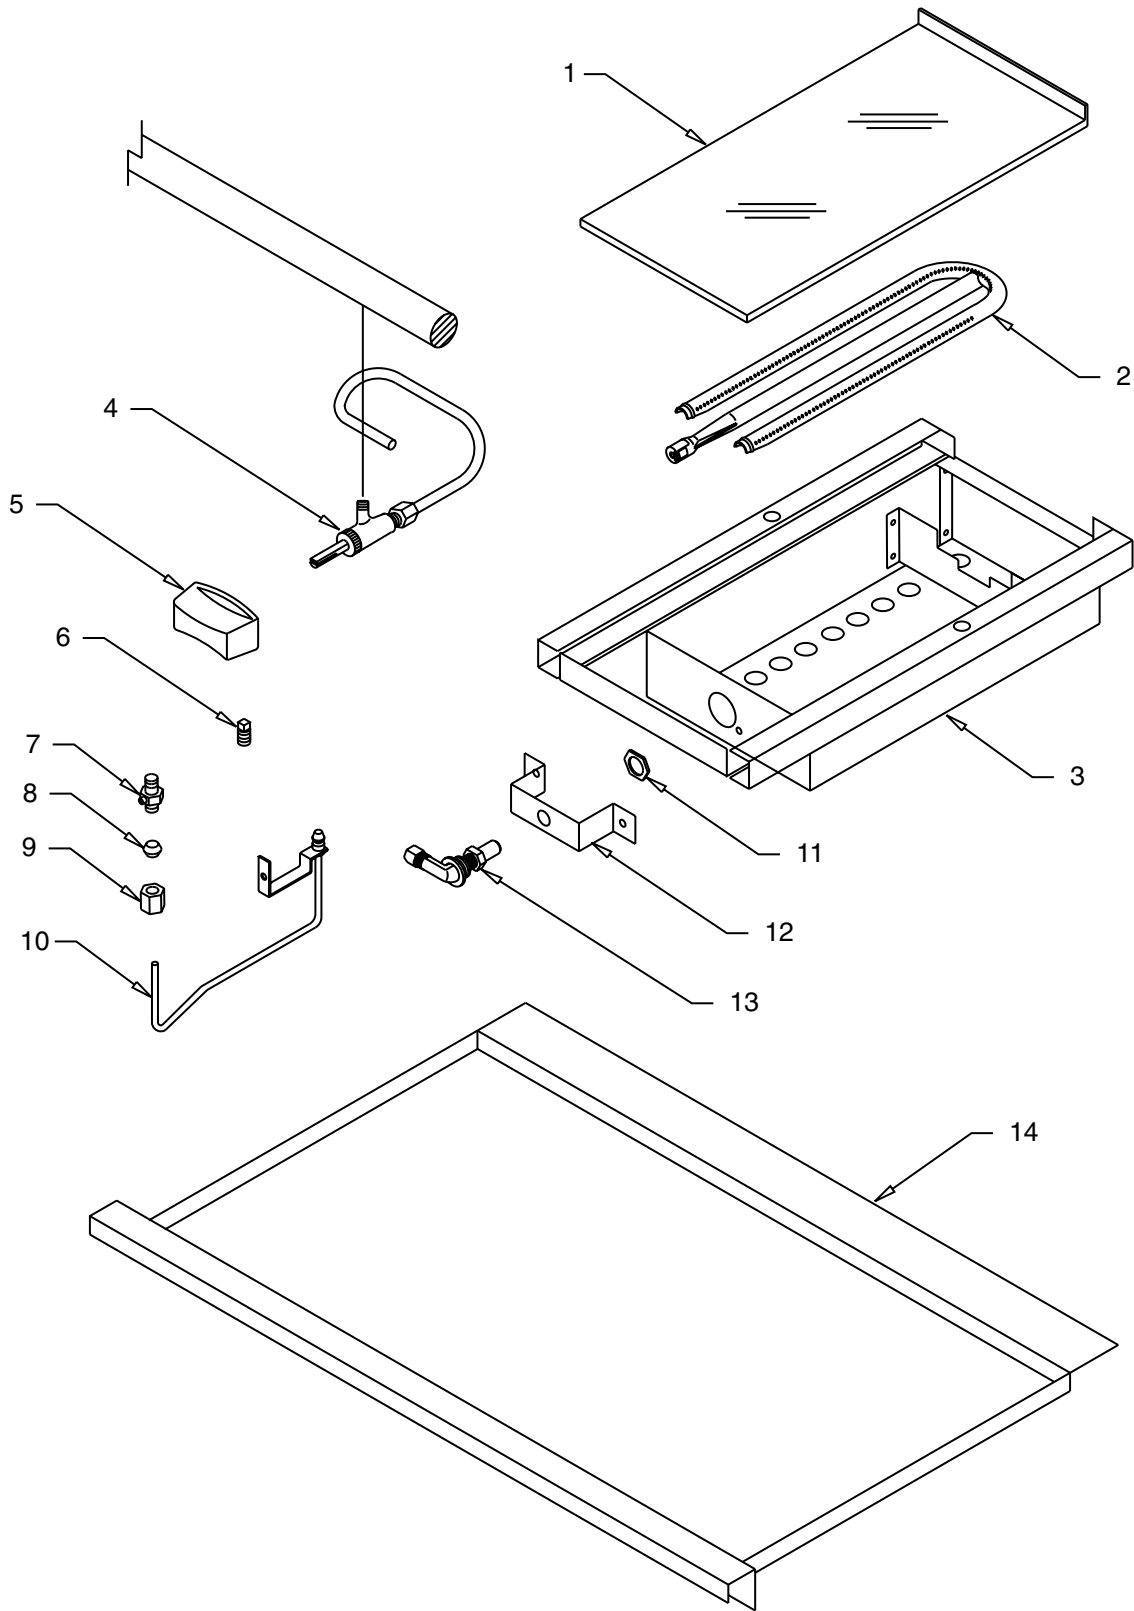

* NOT ILLUSTRATED

RECOMMENDED STOCK PARTS

Sunfire-T-Stat Griddel Top FC.dwg

SUNFIRE PARTS IDENTIFICATION

“S” Series Ranges

Thermostat Griddle Top

ITEM	PART #	DESCRIPTION	QUANTITY PER 12” SECTION
1	2704284	12” Thermostat Griddle Assy	As Required
	2704285	24” Thermostat Griddle Assy	As Required
	2704286	36” Thermostat Griddle Assy	As Required
	2704287	48” Thermostat Griddle Assy	As Required
	2704288	60” Thermostat Griddle Assy	As Required
2	227000	Griddle Thermostat B.J.	1
3	1224504	Griddle Thermostat Knob F	1
	2138702	Dial	1
	1314148	Insert B.J. C	1
	2527700	B.J Knob Adapter	1
4	1007300	1/8 NPT Pipe Plug	1
5	1086597	Pilot Adjust Valve 3/16 cc	1
6		3/16 Ferrule included in 1086597	1
7		3/16 CC Nut included in 1086597	1
8	2704799	Pilot Assy	1
9	223000-1	Orifice Fitting	1
	223242-42	Orifice Nat. Gas #42	1
	223242-15	Orifice L.P. Gas # 1.5 MM	1
10	2702803	Orifice Tube	1
	1007302	3/8 NP Pipe Plug	1
	223079	3/8 Tube Connection	1
11	2702305	Drip Tray 36”	As Required
	2702306	Drip Tray 24”	As Required
12	2706501	Orifice Bracket	1
13		Lock But incl. In 223000-1	1
14	2704199	Griddle Box Assy	1
15	222076	“U” Burner	1
16	1510800	Bulb Shield	1

* NOT ILLUSTRATED

RECOMMENDED STOCK PARTS

SUNFIRE PARTS IDENTIFICATION

“S” Series Ranges

Hot Top

ITEM	PART #	DESCRIPTION	QUANTITY PER 12” SECTION
1	282754	Hot Top Plate	1
2	222076	“U” Burner	1
3	2704899	Hot Top Box Assy	1
4	227005	Valve	1
	2702801	Orifice Tube - 3/8	1
5	1089100	Top Burner Valve Handle	1
6	1007300	1/8 NPT Pipe Plug	1
7	1086597	1/8 NPT Pilot Adj. Valve	1
8		3/16 CC Ferrule included in 1086597	1
9		3/16 CC Nut included in 1086597	1
10	2704799	Pilot Assy	1
11		Lock Nut included in 223000-1	1
12	2705301	Orifice Bracket	1
	223000-1	Orifice Fitting	1
13	223242-42	Orifice #42 NAT Gas	
	223242-15	Orifice #1.5 MM LP Gas	1
14	2702305	Drip Tray - 36”	As Required
	2702304	Drip Tray - 24”	As Required