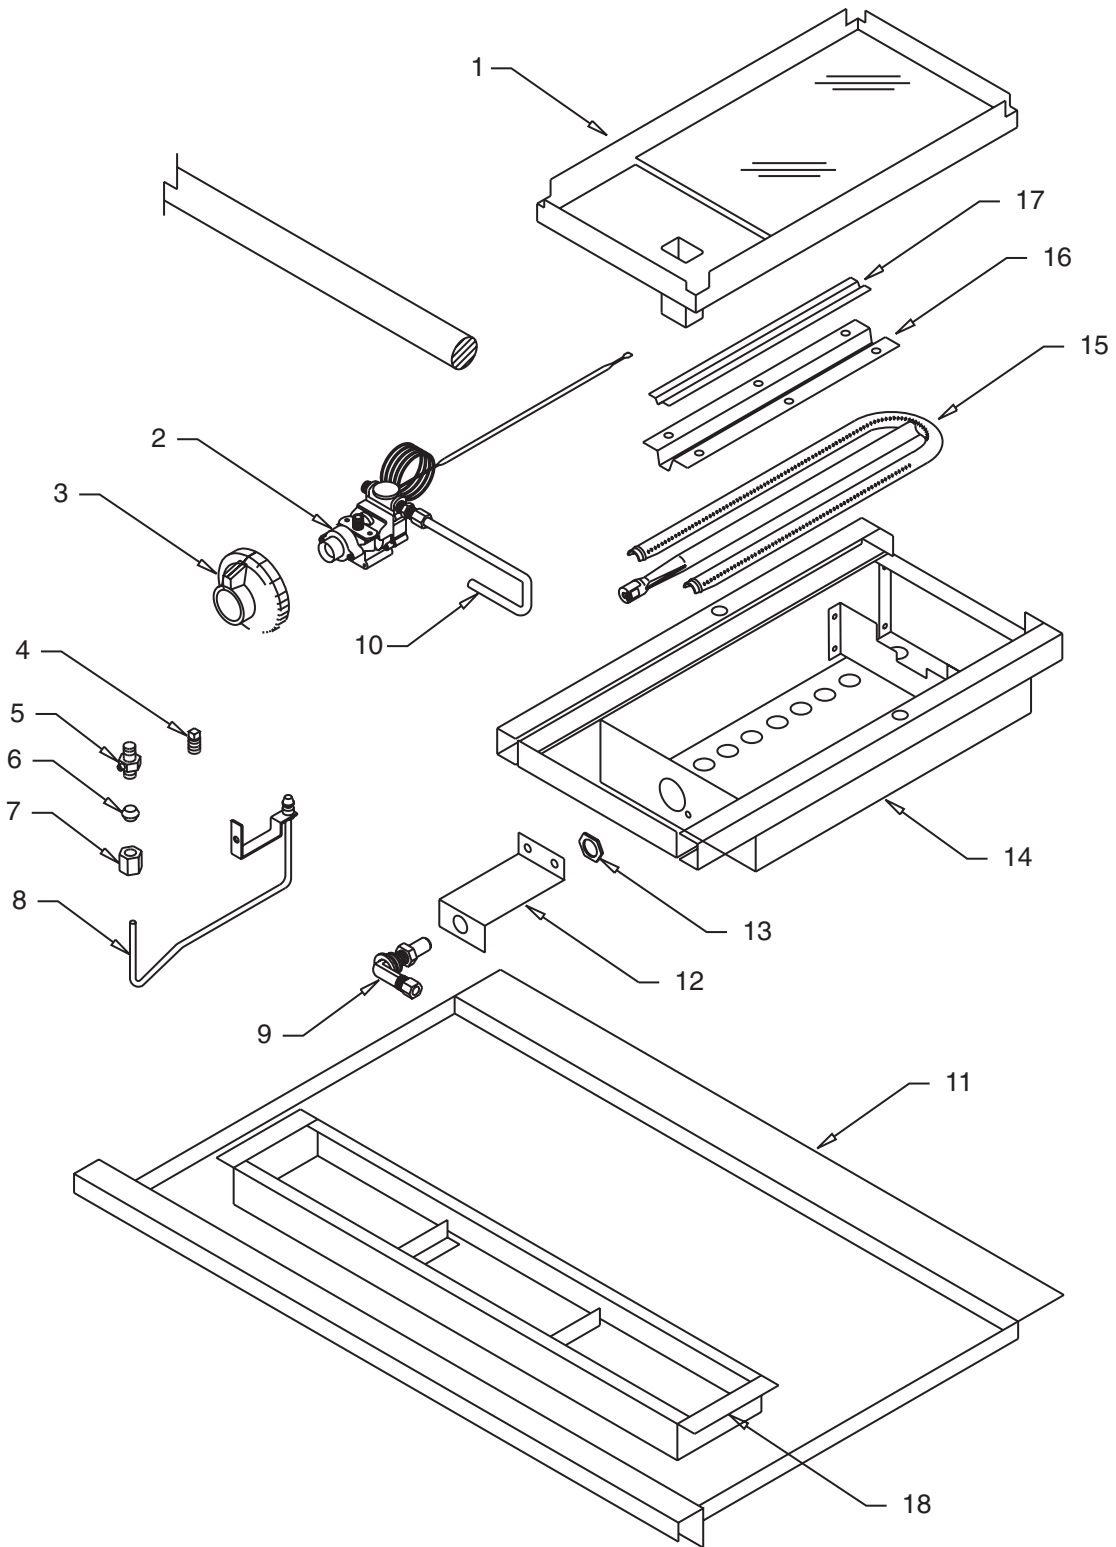

Sunfire-T-Stat Griddel Top FC.dwg

SUNFIRE PARTS IDENTIFICATION

“S” Series Ranges

Thermostat Griddle Top

ITEM	PART #	DESCRIPTION	QUANTITY PER 12” SECTION
1	2704284	12” Thermostat Griddle Assy	As Required
	2704285	24” Thermostat Griddle Assy	As Required
	2704286	36” Thermostat Griddle Assy	As Required
	2704287	48” Thermostat Griddle Assy	As Required
	2704288	60” Thermostat Griddle Assy	As Required
2	227000	Griddle Thermostat B.J.	1
3	1224504	Griddle Thermostat Knob F	1
	2138702	Dial	1
	1314148	Insert B.J. C	1
	2527700	B.J Knob Adapter	1
4	1007300	1/8 NPT Pipe Plug	1
5	1086597	Pilot Adjust Valve 3/16 cc	1
6		3/16 Ferrule included in 1086597	1
7		3/16 CC Nut included in 1086597	1
8	2704799	Pilot Assy	1
9	223000-1	Orifice Fitting	1
	223242-42	Orifice Nat. Gas #42	1
	223242-15	Orifice L.P. Gas # 1.5 MM	1
10	2702803	Orifice Tube	1
	1007302	3/8 NP Pipe Plug	1
	223079	3/8 Tube Connection	1
11	2702305	Drip Tray 36”	As Required
	2702306	Drip Tray 24”	As Required
12	2706501	Orifice Bracket	1
13		Lock But incl. In 223000-1	1
14	2704199	Griddle Box Assy	1
15	222076	“U” Burner	1
16	1510800	Bulb Shield	1

* NOT ILLUSTRATED

RECOMMENDED STOCK PARTS