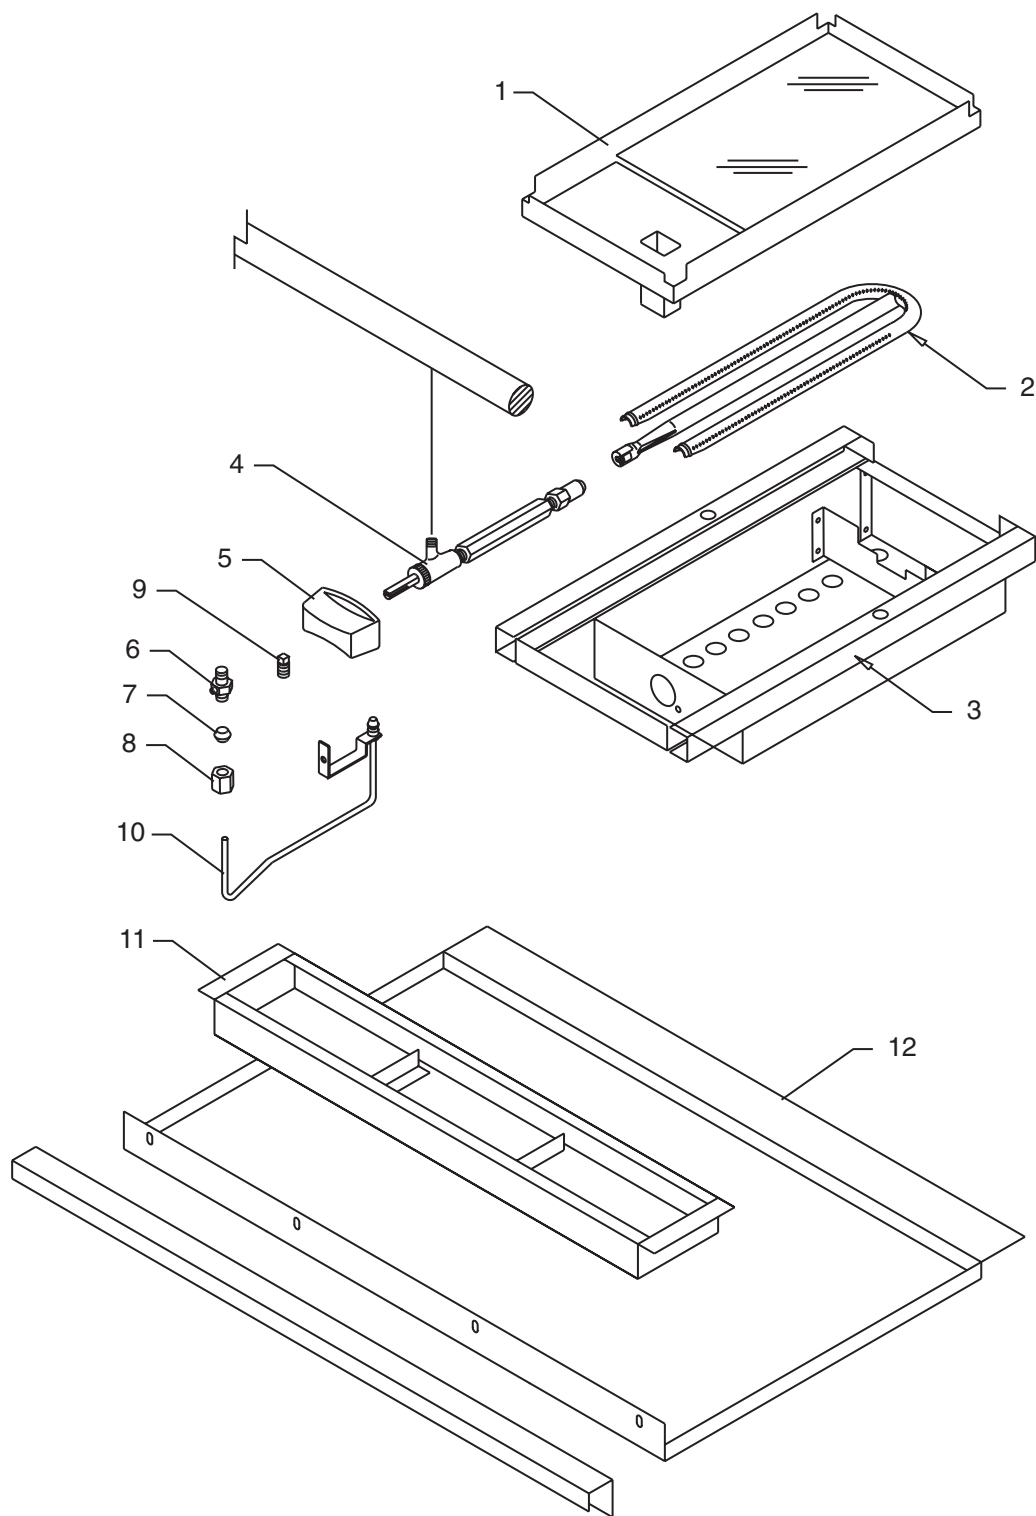

SUNFIRE PARTS IDENTIFICATION

“S” Series Ranges

Griddle Top

ITEM	PART #	DESCRIPTION	QUANTITY PER 12” SECTION	
1	2704294	Drip Angle - 12”	As Required	
	2704295	Drip Angle - 24”	As Required	
	2704296	Drip Angle - 36”	As Required	
	2704297	Drip Angle - 48”	As Required	
	2704298	Drip Angle - 60”	As Required	
2	222076	“U” Burner	1	
3	2704199	Griddle Box Assy.	1	
4	227053	Valve	1	
	2706801	Valve Extension	1	
	223242-42	Orifice #42 NAT Gas	1	
	223242-15	Orifice #1.5 MM LP Gas	1	
	5	1089100	Top Burner Knob	1
6	1086597	Pilot Adjust Valve 3/16 CC	1	
7		3/16 Ferrule included in 1086597	1	
8		3/16 CC Nut included in 1086597	1	
9	1007300	1/8 NPT Pipe Plug	1	
10	2704799	Pilot Assy		
11	2702495	24” Grease Bucket		
	2702496	36” Grease Bucket		
12	2702305	Drip Tray 36”	As Required	
	2702304	Drip Tray 24”	As Required	
	2702601	Grease Bucket Bracket 24”	As Required	
	2702602	Grease Bucket Bracket 36”	As Required	

* NOT ILLUSTRATED

RECOMMENDED STOCK PARTS