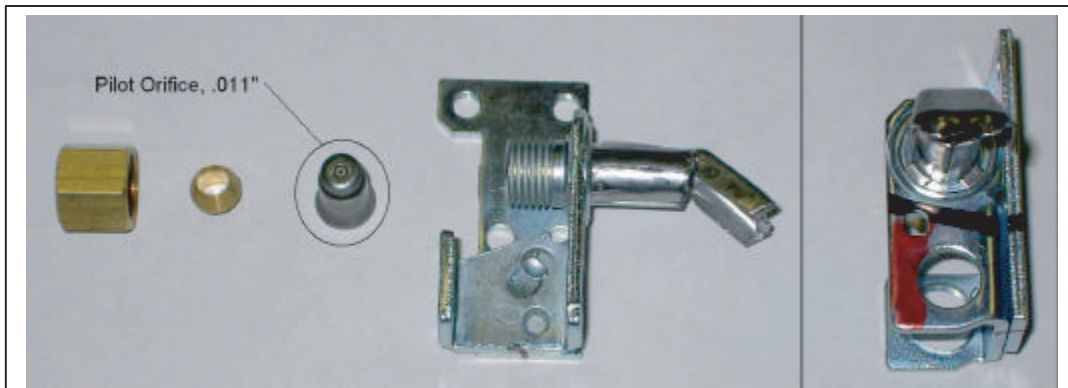

Standard Oven Pilot Burners

**1028298 Oven Pilot Burner Assembly (Propane)
Black & Red Marker Indicates Propane Gas**