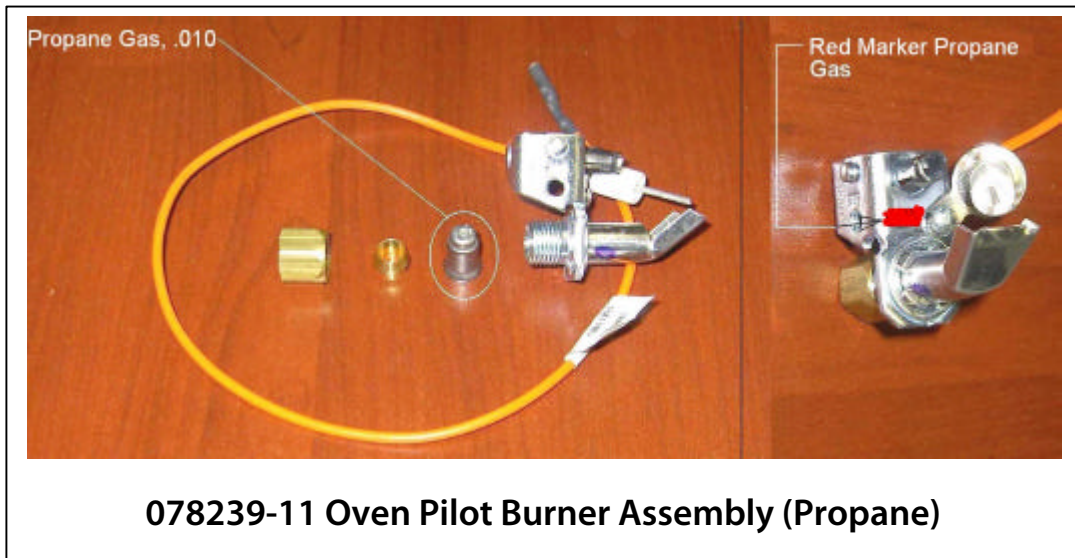

Convection Oven Pilot Burners