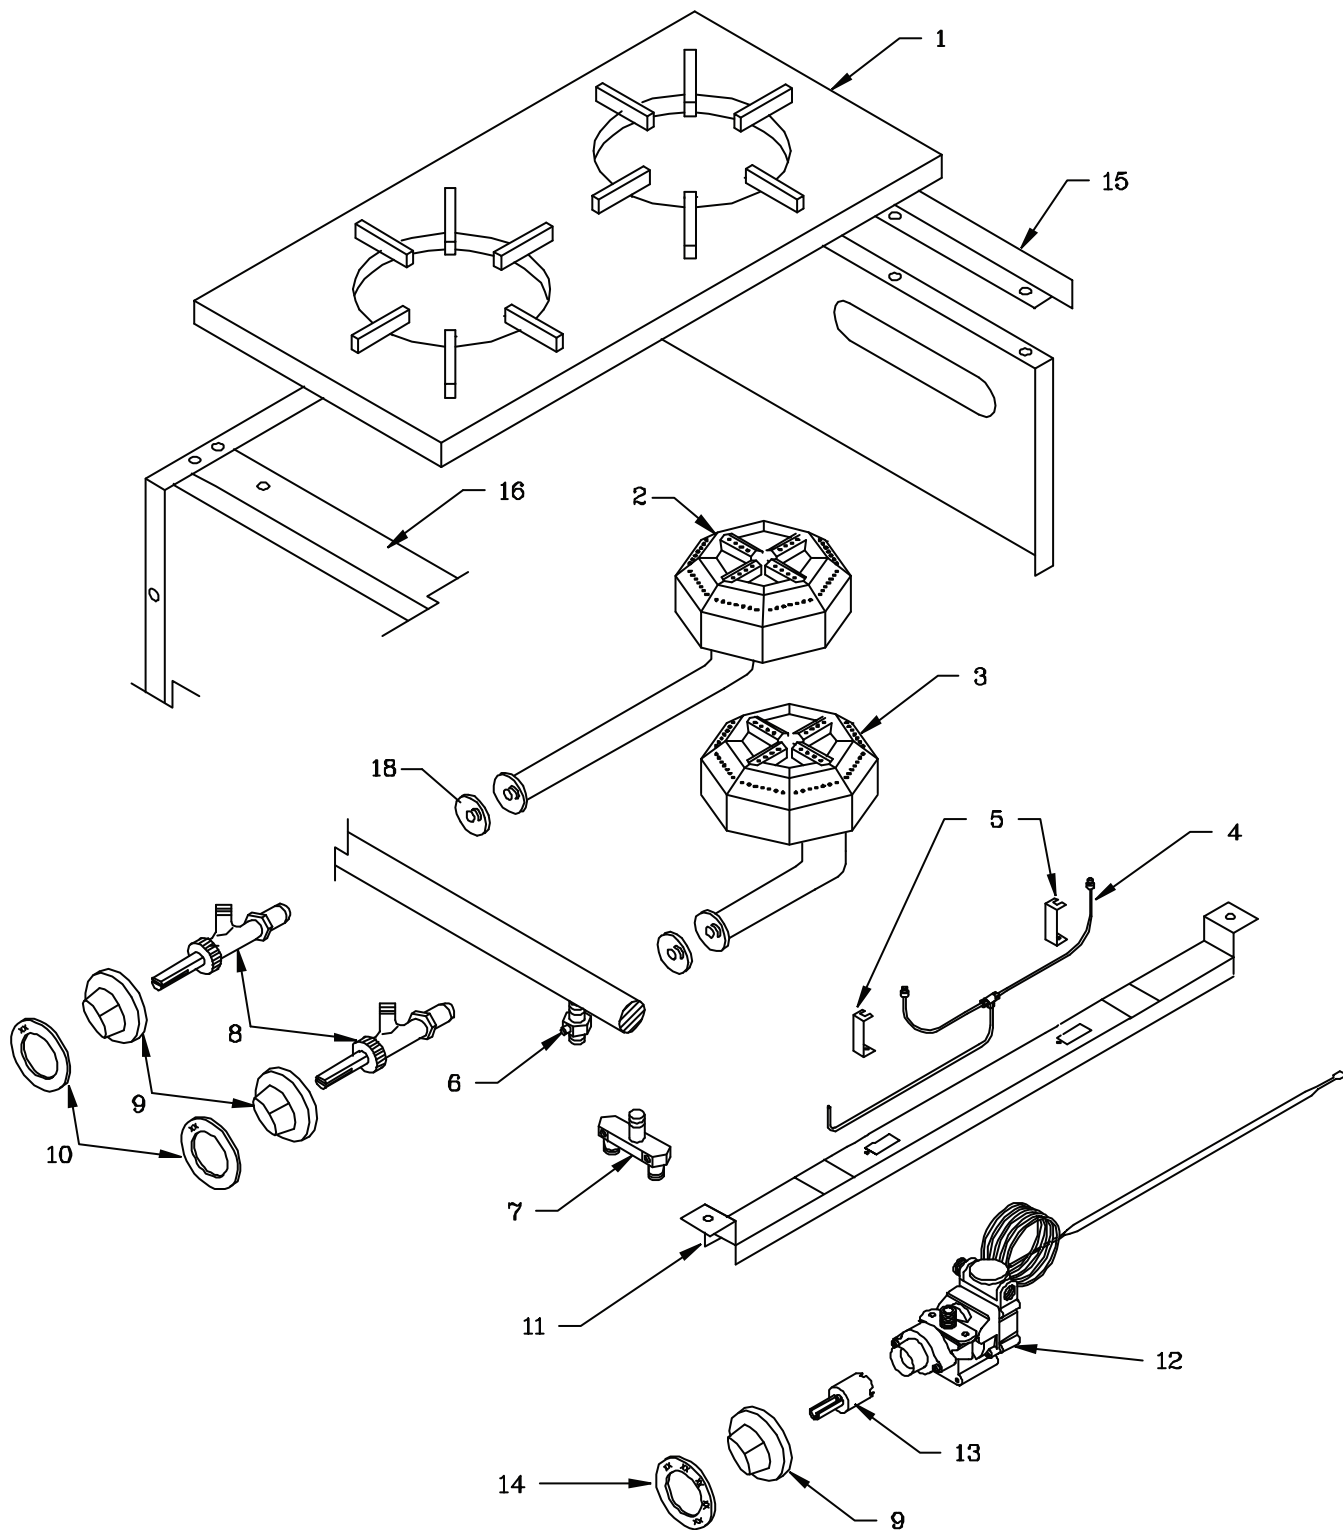

US RANGE PARTS IDENTIFICATION

Performer Series Ranges Oven Top

ITEM	PART #	DESCRIPTION	QUANTITY	
1	2706901	Top Grate	1	
2	3019000	Open Top Burner Back Air Shutter Included – Item 18	1	
3	3019001	Open Top Burner Front Air Shutter Included – Item 18	1	
4	282626	Open Burner Pilot Tube Assy.	1	
5	282625	Pilot Tip Holder	2	
6	1086597	Pilot Valve 1/8 NPY X 3/16 CC	1	
7	1510402	Y-Pilot Valve	As Required	
8	26878XX	Burner Valve	2	C
	M8-41	Orifice Hood #41 Nat Gas	2	C
	M8-53	Orifice Hood #53 LP Gas	2	C
9	1849701	Knob Reflex Blue N.L.A. (See Page 30)	2	C
	4512105	Knob Kit, 1849701, 1314145	2	C
10	1314145	Dial Insert N.L.A. (See Page 30)	2	C
	3049101	Dial Insert, ON/OFF	2	C
11	2702101	Burner Hanger	1	
12	1086700	BJW Thermostat	1	C
13	2527700	B.J. Knob Adapter	1	C
14	1314146	Thermostat Dial Insert Fahrenheit N.L.A.	1	C
	3049102	Dial Insert, BJWA F	1	C
	1314144	Thermostat Dial Insert Celsius N.L.A.	1	C
	3049100	Dial Insert, BJCW Celsius	1	C
15	1734512	Drip Angle - 12"	As Required	
	1734524	Drip Angle - 24"		
	1734536	Drip Angle - 36"		
	1734548	Drip Angle - 48"		
	1734560	Drip Angle - 60"		
16	1085000	Front Channel H284 - 36"	1	
	1085100	Front Channel H284 - 60"	1	
17*	1439500	7/16" Tubing (T-stat - Safety) R/H		
	1439300	7/16" Tubing (T-stat - Safety) L/H		
18	1028002	Air Shutter	2	

* NOT ILLUSTRATED

RECOMMENDED STOCK PARTS