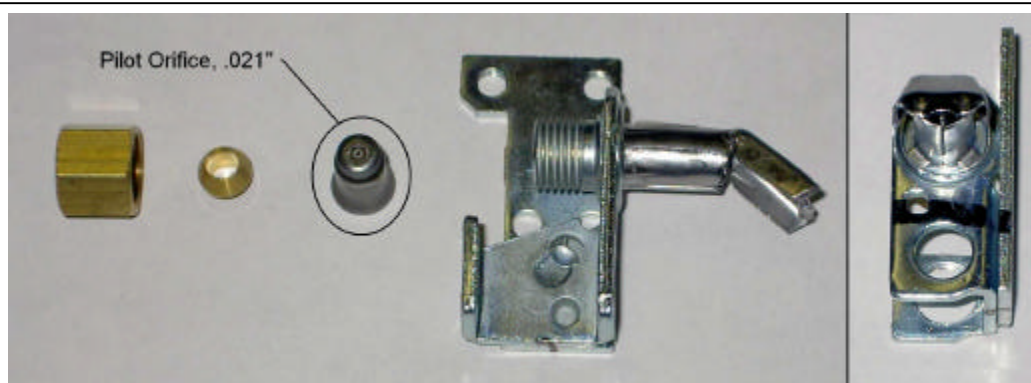

**1028299 Oven Pilot Burner Assembly (Natural)
Black Marker Indicates Natural Gas**