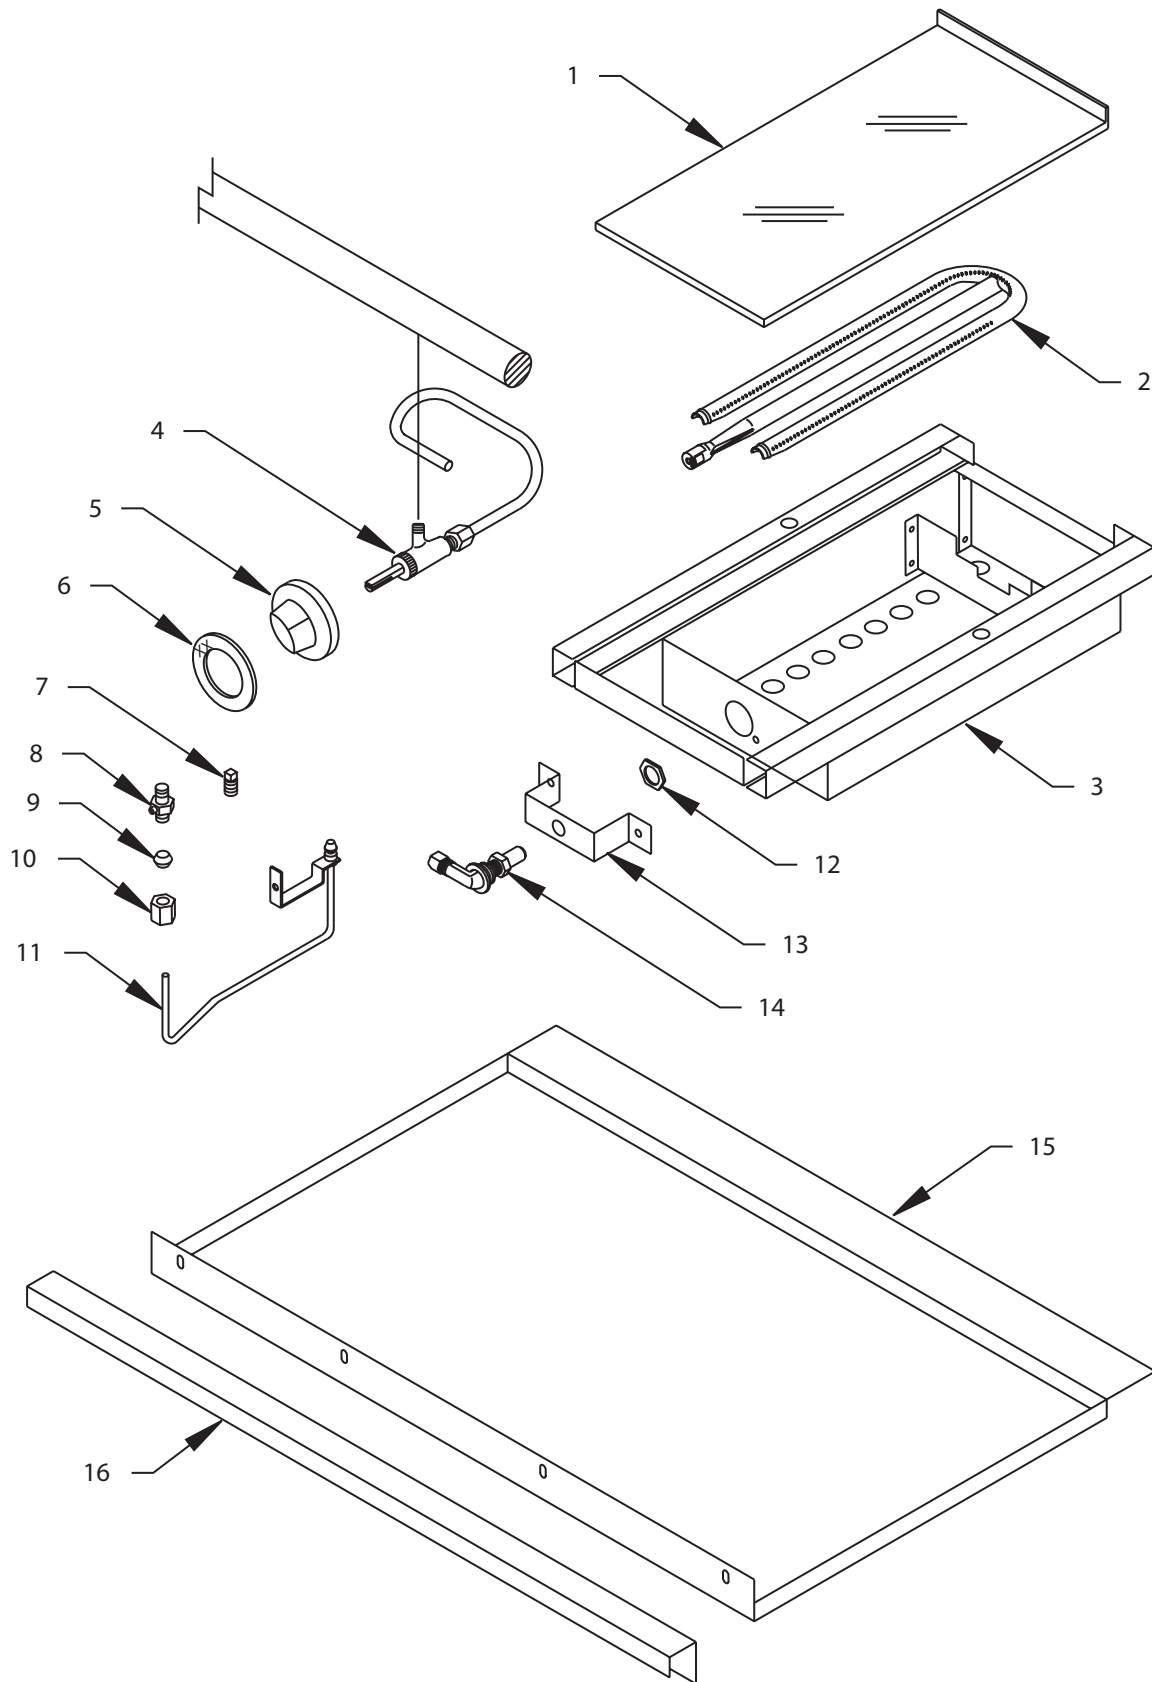

Sk3683
REV.0

US RANGE PARTS IDENTIFICATION

PX Performer Hot Top

ITEM	PART #	DESCRIPTION	QUANTITY	CRITICAL
1	2705199	Hot Top Plate (Old Part# 282754 - Interchangeable)	1	
2	222076	"U" Burner	1	
3	2704899	Hot Top Box Assy.	1	
4	227005	Valve	1	C
	2702802	Orifice Tube - 3/8	1	C
5	1849701	Dial PX - USE 4512223	1	C
6	1314145	Insert N.L.A.	1	C
	3049101	Dial Insert, ON/OFF	1	C
7	2203400	1/8 Pipe Plug	1	
8	1086597	Pilot Adj. Valve - 3/16 CC	1	
9		3/16 Ferrule Included in 1086597	1	
10		3/16 CC Nut Included in 1086597	1	
11	2704799	Pilot Assy.	1	
12		Lock Nut Included in	1	
13	2705301	Orifice Brkt.	1	
14	2431900	Orifice Fitting	1	C
	M8-42	Orifice #42 Nat Gas	1	C
	M8-1.5	Orifice #1.5 MM LP Gas	1	C
15	2702302	PX Drip Tray - 36"	As Required	
16	2702301	PX Drip Tray - 24"		
	2701602	PX 36" Drip Tray Handle		
	2701601	PX 24" Drip Tray Handle		

* NOT ILLUSTRATED

RECOMMENDED STOCK PARTS