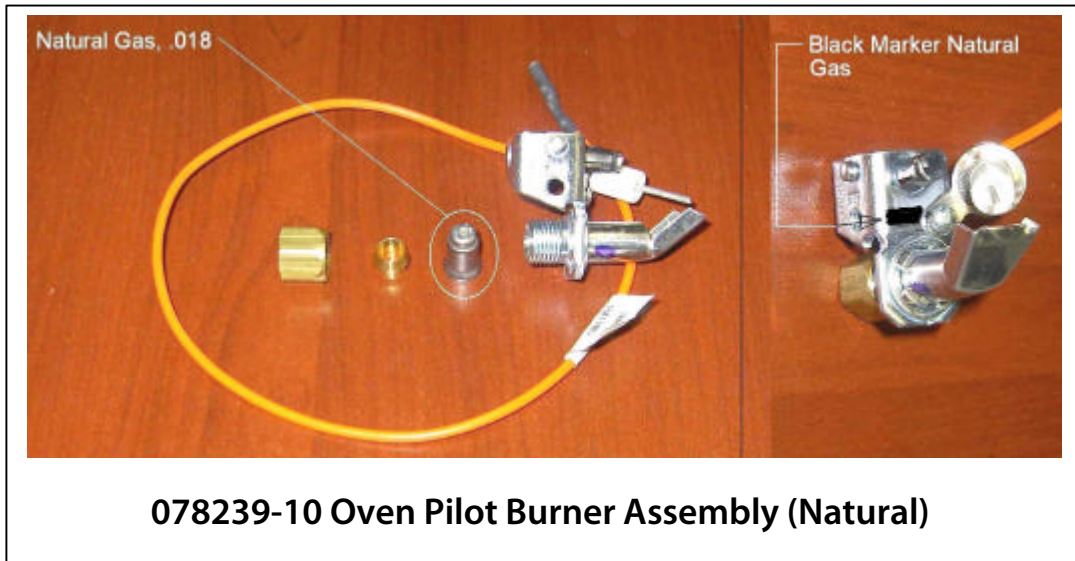

Convection Oven Pilot Burners