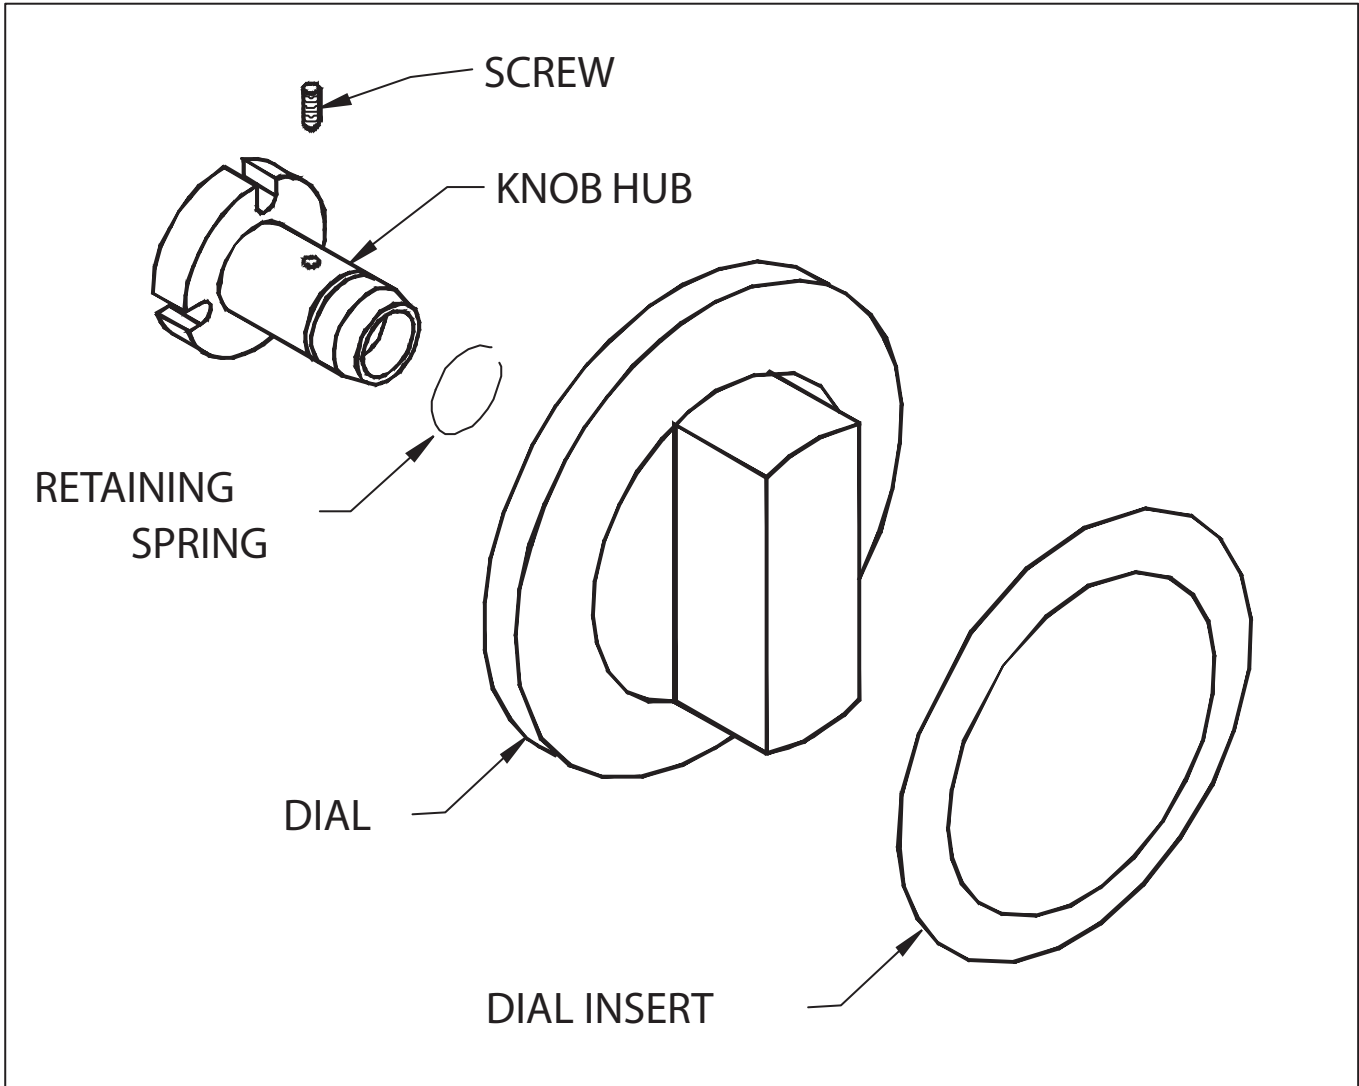

KNOB REPLACEMENT GUIDE										
KIT NUMBER	DESCRIPTION	OLD KNOB REFERENCE			REPLACEMENT KIT CONTENTS					
		OLD PART NUMBER	MODEL SERIES	Did old part require a dial insert? yes/no	KNOB PART NUMBER	HUB PART NUMBER	DIAL INSERT PART NUMBER	HUB RETAINING SPRING	SET SCREW	APPLICATION DESCRIPTION
4512104	KNOB KIT, 1849701,1314144	1849701	PX	1314144	3043100	3043200	3049100	3043300	F561, F562	BJWA Oven C
4512105	KNOB KIT, 1849701,1314145	1849701	PX	1314145	3043100	3043200	3049101	3043300	F561, F562	on/off
4512106	KNOB KIT 1849701,1314146	1849701	PX	1314146	3043100	3043200	3049102	3043300	F561, F562	BJWA Oven F
4512107	KNOB KIT 1849701,1314147	1849701	PX	1314147	3043100	3043200	3049103	3043300	F561, F562	Griddle F
4512108	KNOB KIT 1849701,1314148	1849701	PX	1314148	3043100	3043200	3049104	3043300	F561, F562	Griddle C
4512223	UNIV. DIAL KIT PX-C/W INSERTS		PX