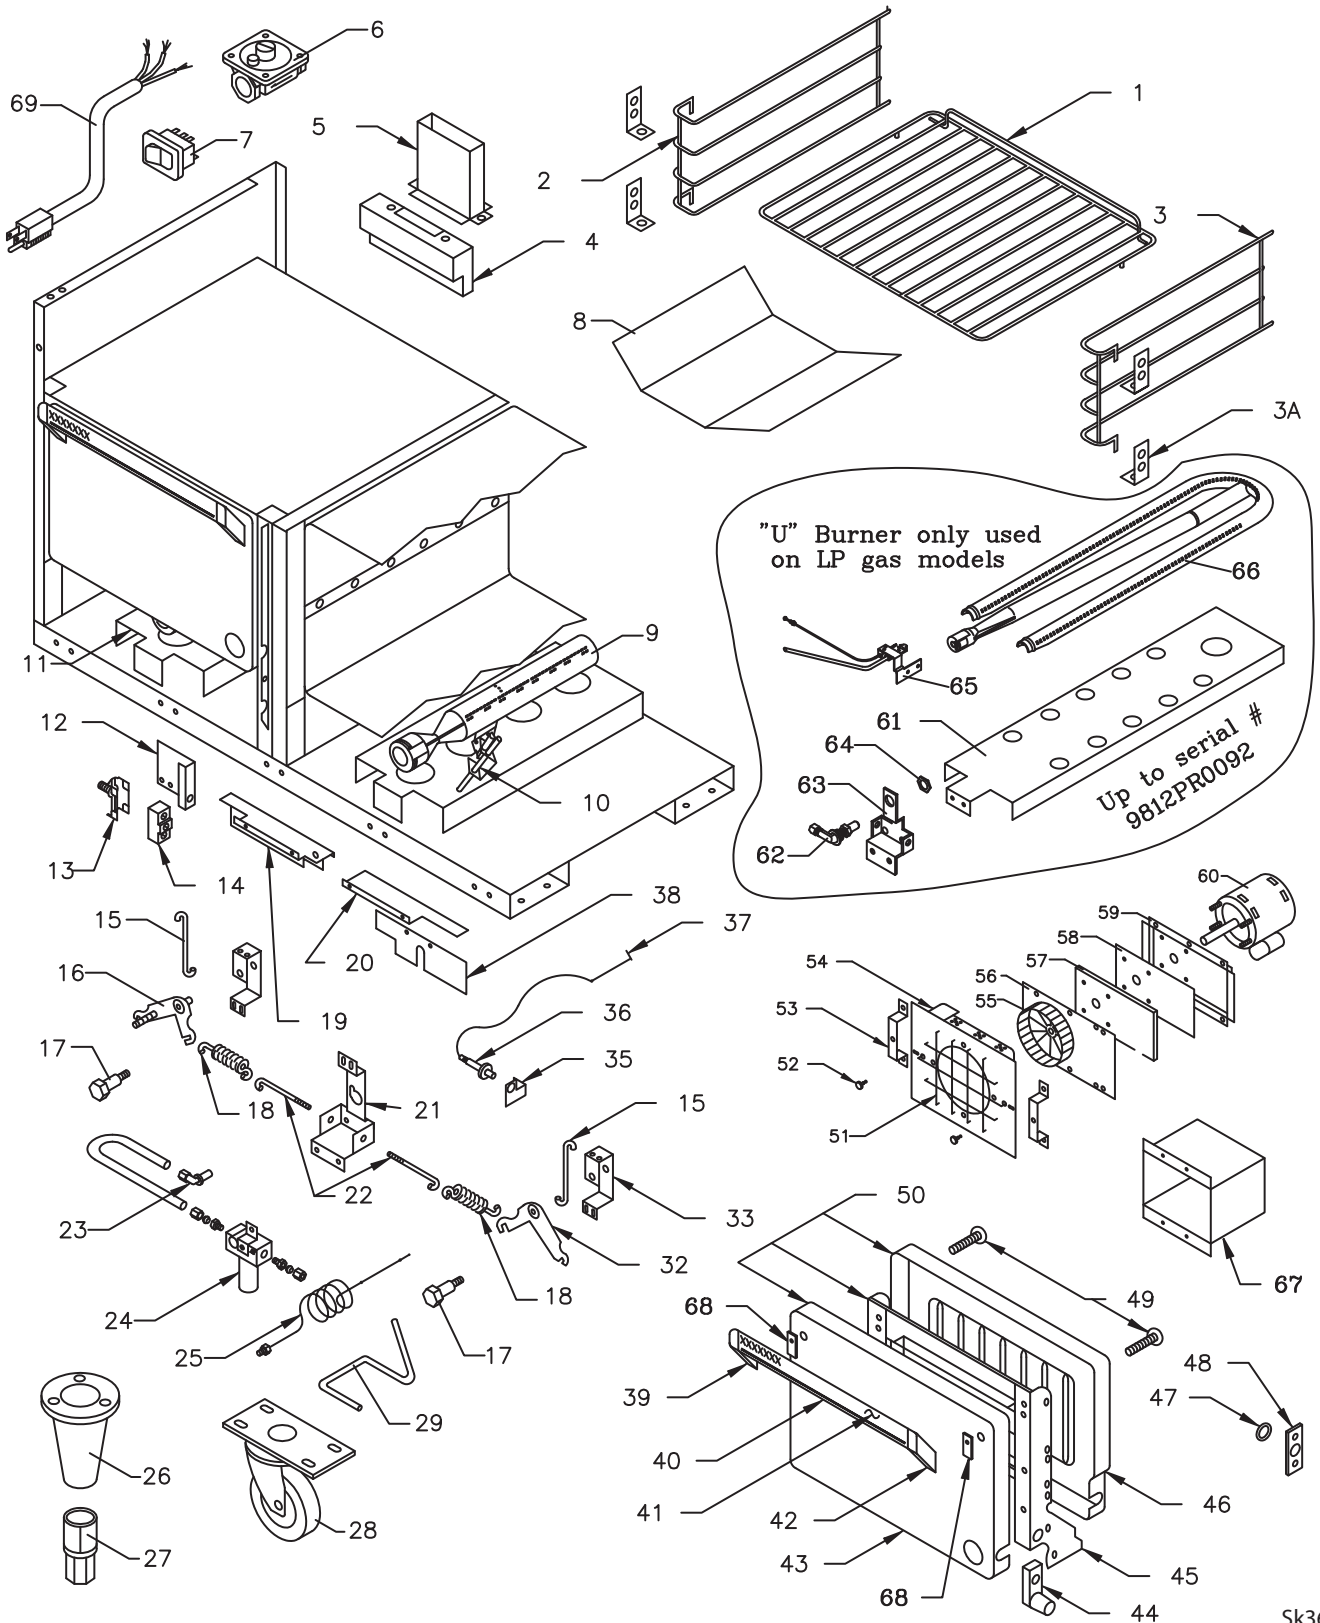

SK3679

US RANGE PARTS IDENTIFICATION

Performer Series Ranges

Convection Oven

ITEM	PART #	DESCRIPTION	MODEL	DATE		CRITICAL
			QUANTITY	UP TO	FROM	
1	2301200	Oven Rack	3			
2	1311100	Rack Guide Left	1			
3	1311101	Rack Guide Right	1			
3a	1356600	Rack Glide Clip	4			
4	1413900	Flue Box	1			
5	1413899	Flue Rise Assembly	1			
6	2127502	3/4" Gas Regulator Natural	1			C
	2127500	3/4" Gas Regulator Propane	1			C
7	1358900	Rocker Switch /ON/OFF/ON	1			
8	1357700	Fire Plate	1			
9	1028197	Oven Burner Assy. - Nat	1			C
10^	078239-10	Oven Pilot Natural Gas 3/32 Round Connector	1			C
	078239-11	Oven Pilot LP Gas 3/32 Rnd Connector	1			C
11	1391600	Oven Burner Rest Nat	1			
12	1398001	Door Switch Shield (Up to Serial # 9812PR0092)	1			
	1386000	Door Switch Shield (From Serial # 9811SR001R)	1			
13	1019604	RC Aux Actuator (Up to Serial # 9812PR0092)	1			
14	1019603	Micro Switch (Up to Serial # 9812PR0092)	1			
	1019600	Micro Switch (From Serial # 9811SR001R)	1			
15	1082802	Hinge LInks	2			
16	1082198	Left Bell Crank	1			
17	1082200	Bell Crank Bolt	2			
18	1005800	Oven Door Spring	2			
19	1391000	Left Roll Out Shield	1			
20	1390701	Right Roll Out Shield	1			
21	1361000	Orifice Bracket Nat	1			
22	9004701	"J" Bolts - 3 1/8" Long	2			
23	1415536F	Orifice Fitting Nat	1			
	M9-36	Orifice Only # 36	1			
24	1415703	Baso Valve	1			
25^	4518817	Thermocouple 18" Assembly Shown On Page 31 - Pilot Not Included	1			C
26	1027600	Leg Retainer	4			
27	1150502	Bullet Feet	4			
28	1027800	Caster W/O Brake	2	Dec-10-04		
	4519432	Swivel Caster	2		Dec-10-04	
	1027801	Caster W/Brake	2	Dec-10-04		
	4519433	Swivel Caster With Brake	2		Dec-10-04	
29	1586801	Pilot Tube	1			
32	1082199	Right Bell Crank	1			
33	1386100	Bell Crank Support	2			
35	1413200	Piezzo Mounting Bracket	1			
36	1309201	Spark Unit	1			
37	G03151-1	Electrode	1			
38	1391100	Right Air Shield	1			
39	9003701	Left Handle End	1			
40	1589100	Handle	1			
41	229147	Handle Overlay	1			
42	9003700	Right Handle End	1			
43	1080714	Door Panel	1			
44	1082500	Door Trunion	2			
45	G03984-03-8	Door Insert	1			
46	1439796	Door Lining GCE	1			
47	1082700	Harness Ring	2			
48	1083001	Trunion Support	2			

* NOT ILLUSTRATED

^ PART PHOTO AT THE END

RECOMMENDED STOCK PARTS