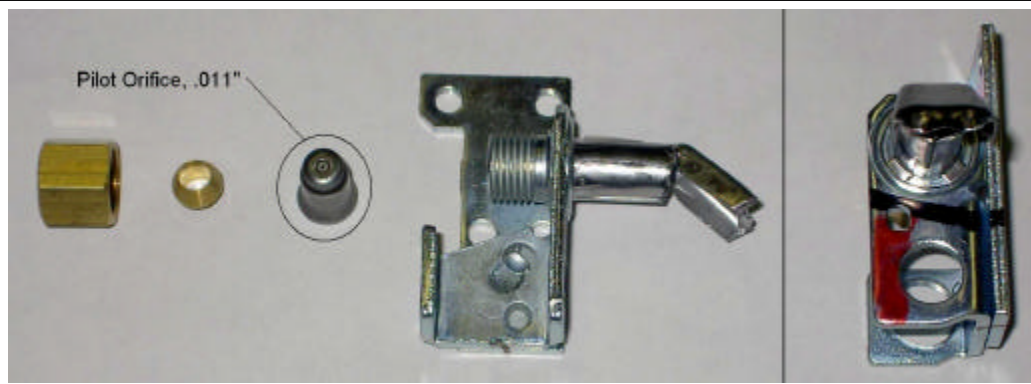

Standard Oven Pilot Burners

**1028298 Oven Pilot Burner Assembly (Propane)
Black & Red Marker Indicates Propane Gas**