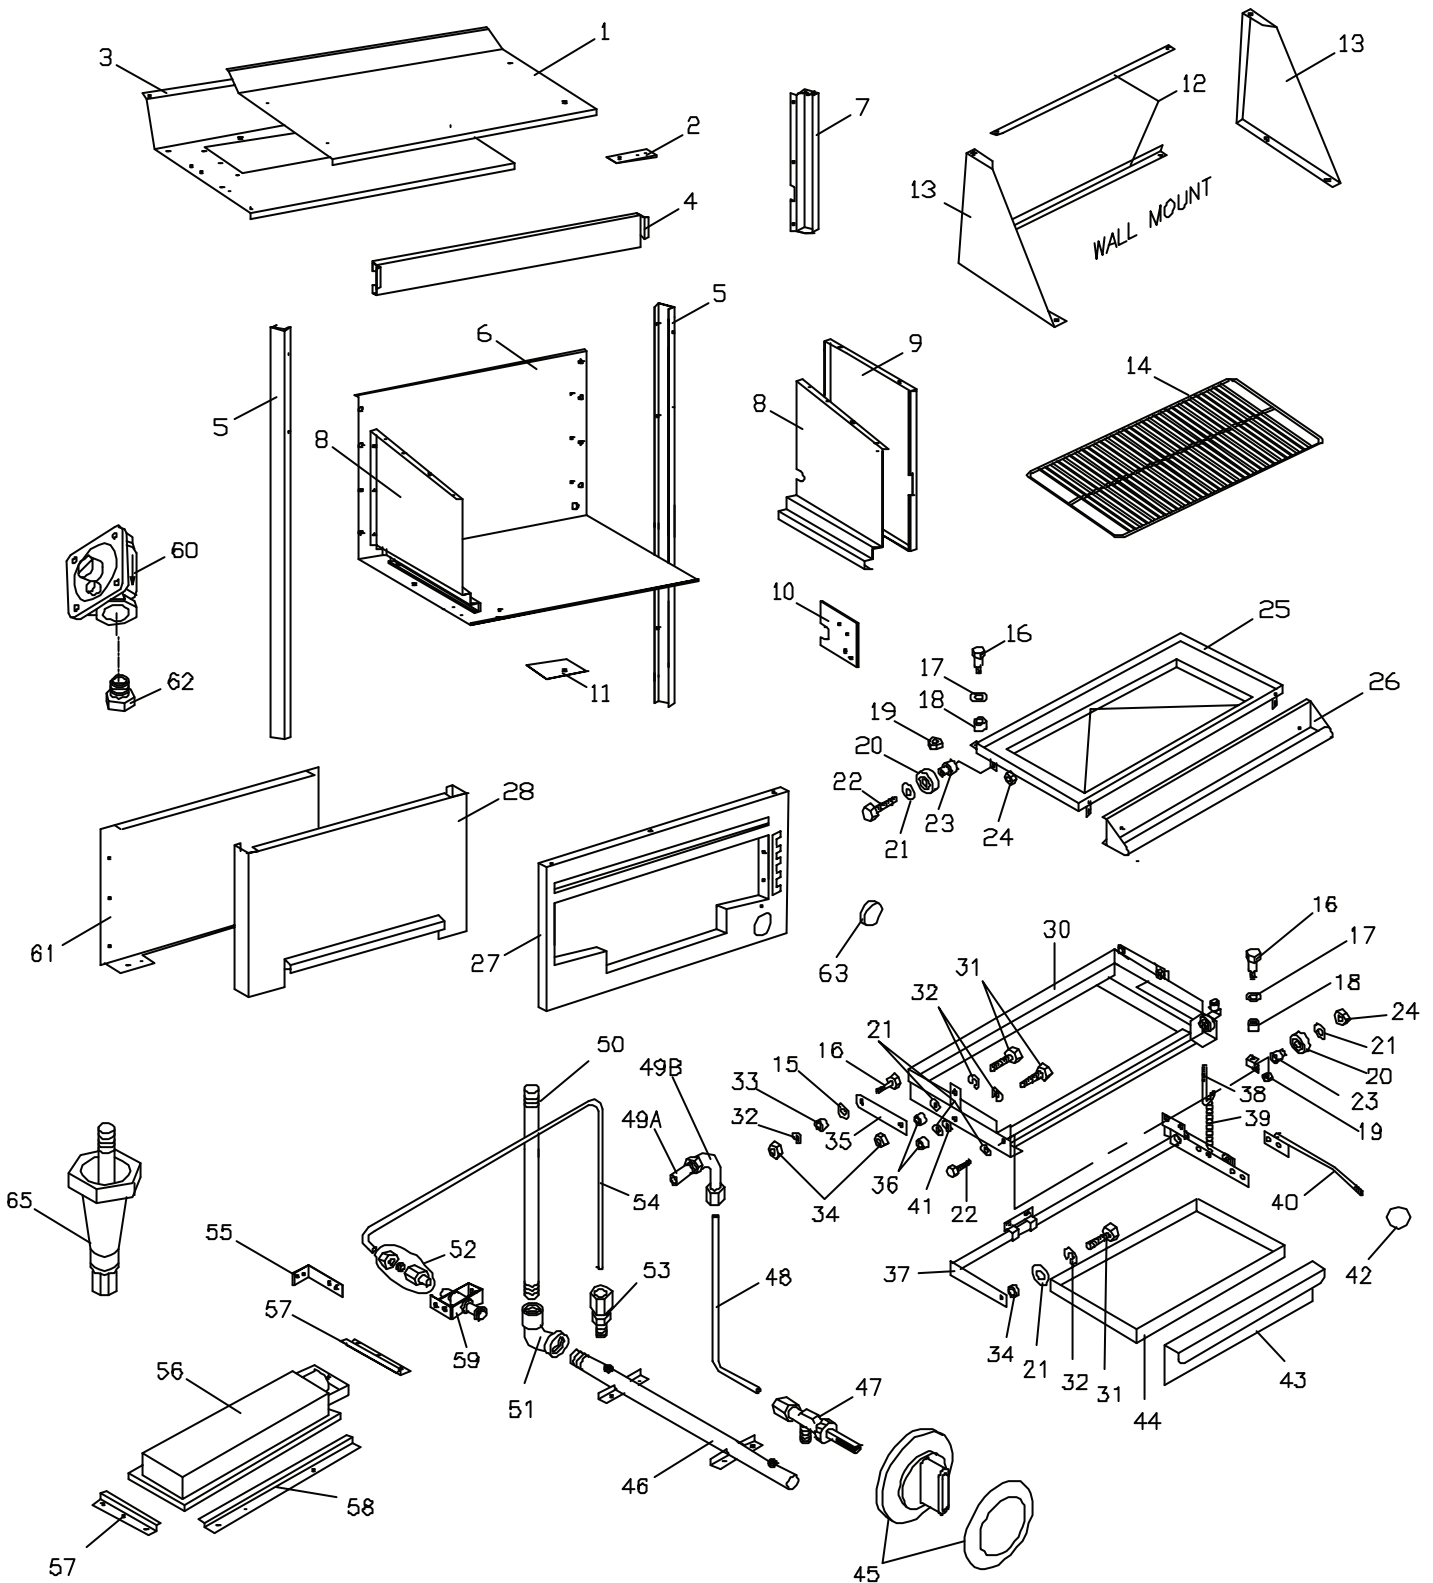

U.S. RANGE PARTS IDENTIFICATION

Gas Infra-Red Salamander Broiler Model: BS-RX, BS-WX, BS-CX

ITEM	PART #	DESCRIPTION	MODEL		
			QUANTITY		
			BS-RX	BS-WX	BS-CX
1	3003400	Main Top	1	1	1
2	3002400	Spring Bracket	1	1	1
3	3003700	BS-R Inner Top	1	1	1
4	3002500	Back Flue Support	1	1	1
5	3037300	Salamander Upright	2		
	3006700	Wall Mount Support		2	2
6	3003802	Back and Bottom S/S	2	1	
	3003801	Back & Bottom Counter			1
7	3002700	Gas Pipe Shield	1	1	1
8	3002000	Inner Side R/H	1	1	1
	3002001	Inner Side L/H	1	1	1
9	3037200	Main Side R/H - BS-RX	1	1	1
	3003901	Main Side L/H - BS-RX	1	1	1
10	3001800	Lifting Mechanism Spacer	1	1	1
11	3001900	Drip Pan Support	2	2	2
12	G01467-2-5	Wall Mount Angle Bracket		2	
13	3006100	Wall Mount Bracket L/H		1	
	3006101	Wall Mount Bracket R/H		1	
14	1347200	Salamander Rack	1	1	1
15	N/A	Washer – 1" O.D. x 7/16" I.D.	1	1	1
16	1031301	Broiler Rack Roller Pin	8	8	8
17	1031302	Rack Roller Wire Spacer	4	4	4
18	1035400	Small Roller Bearing	4	4	4
19	F76	Nut-1/4-20 Hex Plain Bare	4	4	4
20	G01244-1	Large Roller Bearing	4	4	4
21	F112	Washer -3/8" SAE Steel Zinc CHR	4	4	4
22	G6424	Leveling Glider Bolt Hex 3/8-16 X 2	4	4	4
23	G01247-3	Rear Bushing	4	4	4
24	F78	Nut - 3/8-16 Hex Finish Black	4	4	4
25	1037286	Rack Frame Weld Assy	1	1	1
26	3003299	Rack Front Veneer BS-R NLA Must use 26A and 26B to replace it	1	1	1
26A	G01860-3-9	Rack Veneer	1	1	1
26B	G01904-01-9	Handle	1	1	1
27	3004000	Front Frame (BSR)	1	1	1
28	2700720	SDHS Sal Front Panel PX-36" Performer	1		
	2700724	SDHS Sal Front Panel S-36" Sunfire			
30	1342596	Carriage assembly	1	1	1
31	F40	Screw-1/4-20 X 3/4" Hex HD Cap	4	4	4
32	F111	Washer -1/4" SAE Steel Zinc CHR	4	4	4
33	1037810	Bushing	4	4	4
34	F76	Nut-1/4-20 Hex Plain Bare	4	4	4
35	1342001	Upper Arm	2	2	2
36	1031300	Broiler Rack Roller Bushing	2	2	2
37	1342499	Lever Assembly	1	1	1
38	9004701	Oven Door Spring Hook	1	1	1
39	1005803	Springs	1	1	1
40	1342198	Handle Assembly	1	1	1
41	3003100	Lower Arm Spacer	2	2	2
42	1039603	M-40 Gray I/R SAL. 1-3/8 Knob	1	1	1
43	261217	Drip Pan Handle (NEW SAL.)	1	1	1
44	261216	Drip Pan (New Salamander)	1	1	1

* NOT ILLUSTRATED

RECOMMENDED STOCK PARTS