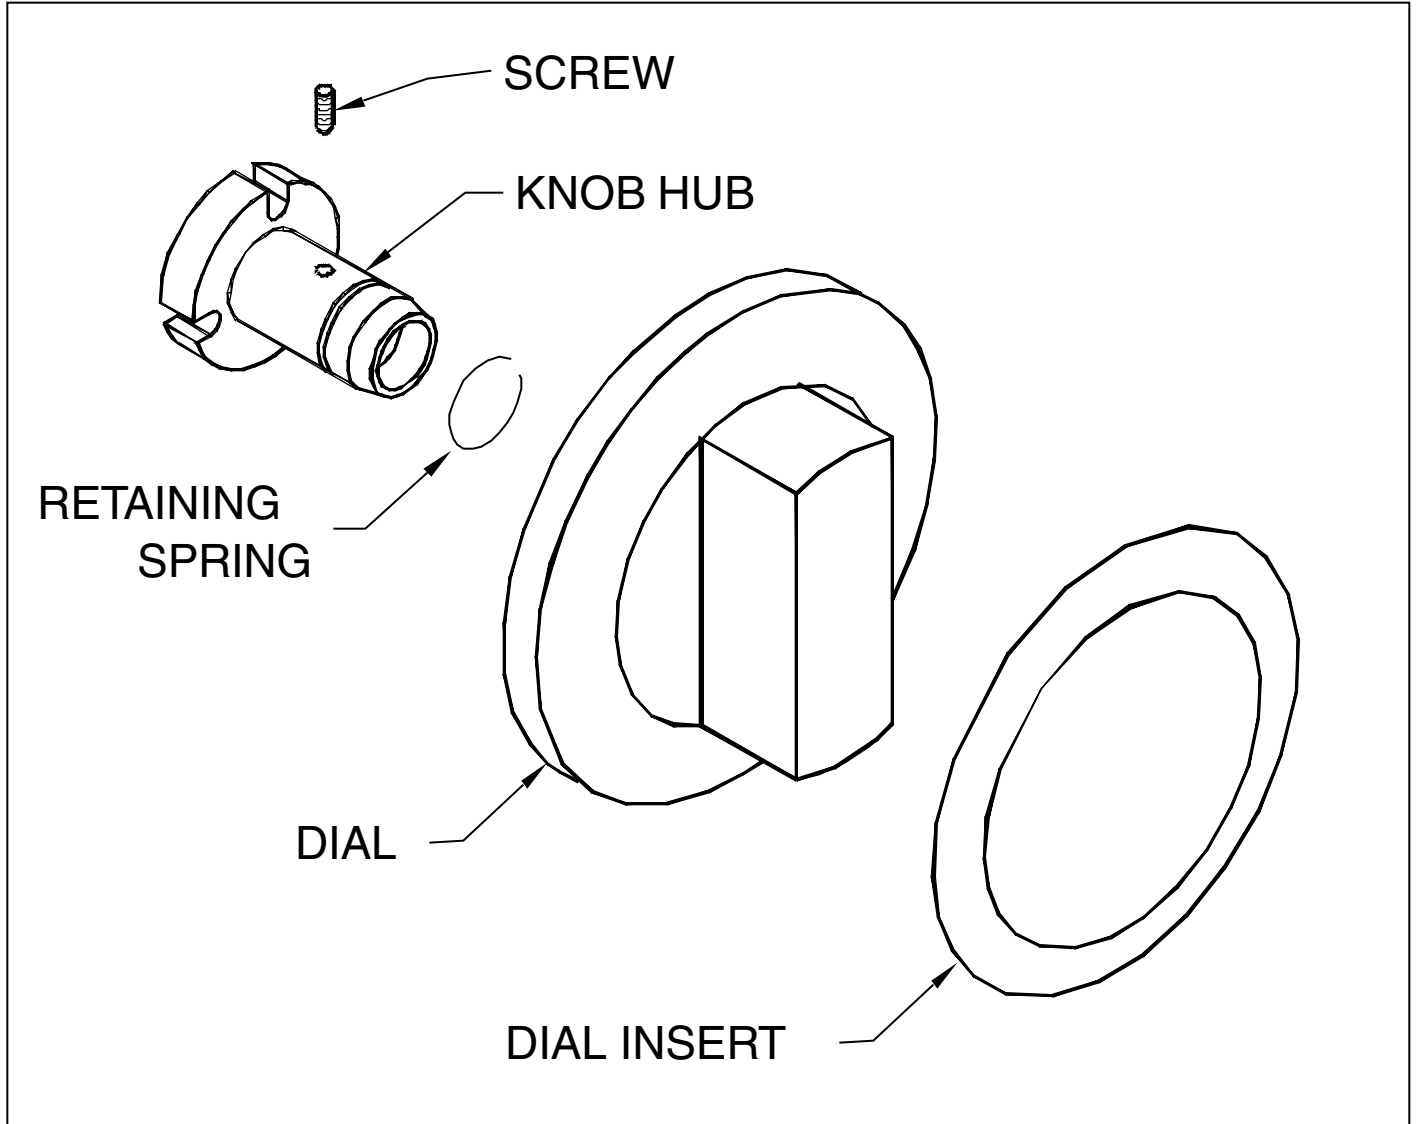

KNOB REPLACEMENT GUIDE										
KIT NUMBER	DESCRIPTION	OLD KNOB REFERENCE			REPLACEMENT KIT CONTENTS					
		OLD PART NUMBER	MODEL SERIES	Did old part require a dial insert? yes/no	KNOB PART NUMBER	HUB PART NUMBER	DIAL INSERT PART NUMBER	HUB RETAINING SPRING	SET SCREW	APPLICATION DESCRIPTION
4512105	KNOB KIT, 1849701,1314145	1849701	PX	1314145	3043100	3043200	3049101	3043300	F561, F562	on/off

New knob