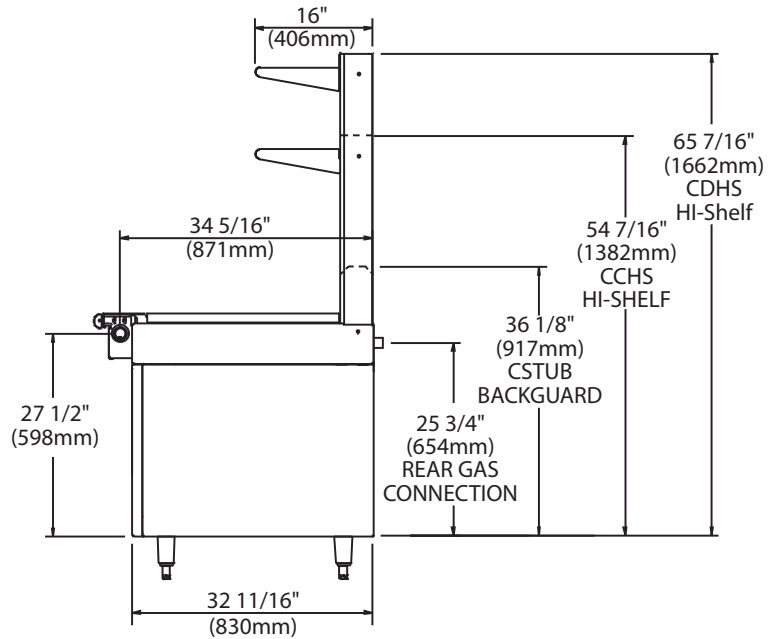

NOTE: Spreaders supplied with casters must be installed with an approved restraining device.

Specifications:

U.S. Range Cuisine Series Spreader Model _____. Stainless steel top, front, and sides. 6" (152mm) stainless steel legs with adjustable feet.

Spreader Plate

| Model # | Description |
|---------|---------------------------------|
| CCSP-6 | 6" Wide Cuisine Spreader Plate |
| CCSP-12 | 12" Wide Cuisine Spreader Plate |
| CCSP-18 | 18" Wide Cuisine Spreader Plate |
| CCSP-36 | 36" Wide Cuisine Spreader Plate |

| Exterior Dimensions | | | |
|-----------------------------|-----------------|-----------------|-----------------|
| Series | 836-12-0 | 836-18-0 | 836-36-0 |
| Width | 12" (305mm) | 18" (457mm) | 36" (914mm) |
| Depth | 37-7/8" (962mm) | 37-7/8" (962mm) | 37-7/8" (962mm) |
| Height w/o Legs | 30" (762mm) | 30" (762mm) | 30" (762mm) |
| Height w/Legs | 36" (914mm) | 36" (914mm) | 36" (914mm) |
| Cabinet Interior Dimensions | | | |
| Width | 9-1/2" (241mm) | 15-1/2" (394mm) | 32-1/2" (826mm) |
| Depth | 28-1/2" (724mm) | 28-1/2" (724mm) | 28-1/2" (724mm) |
| Height | 19-1/2" (495mm) | 19-1/2" (495mm) | 19-1/2" (495mm) |

| Combustible Wall Clearance | |
|----------------------------|----------|
| Sides | Back |
| 0" (0mm) | 0" (0mm) |

Form# C836-12-0 (08/16/11)