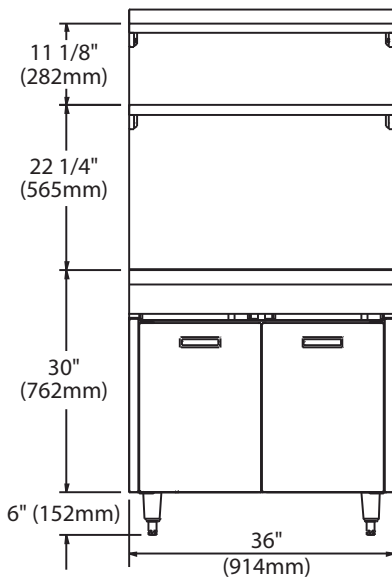

Spreaders and Cabinets

| Model# | Description |
|-----------|---|
| C836-12-0 | 12" Wide, Cuisine Range Match Spreaders - With Open Cabinet |
| C836-18-0 | 18" Wide, Cuisine Range Match Spreaders - With Open Cabinet |
| C836-36-0 | 36" Wide, Cuisine Range Match Spreaders - With Open Cabinet |

Spreader Plate

| Model # | Description |
|---------|---------------------------------|
| CCSP-6 | 6" Wide Cuisine Spreader Plate |
| CCSP-12 | 12" Wide Cuisine Spreader Plate |
| CCSP-18 | 18" Wide Cuisine Spreader Plate |
| CCSP-36 | 36" Wide Cuisine Spreader Plate |

| Exterior Dimensions | | | |
|-----------------------------|-----------------|-----------------|-----------------|
| Series | 836-12-0 | 836-18-0 | 836-36-0 |
| Width | 12" (305mm) | 18" (457mm) | 36" (914mm) |
| Depth | 37-7/8" (962mm) | 37-7/8" (962mm) | 37-7/8" (962mm) |
| Height w/o Legs | 30" (762mm) | 30" (762mm) | 30" (762mm) |
| Height w/Legs | 36" (914mm) | 36" (914mm) | 36" (914mm) |
| Cabinet Interior Dimensions | | | |
| Width | 9-1/2" (241mm) | 15-1/2" (394mm) | 32-1/2" (826mm) |
| Depth | 28-1/2" (724mm) | 28-1/2" (724mm) | 28-1/2" (724mm) |
| Height | 19-1/2" (495mm) | 19-1/2" (495mm) | 19-1/2" (495mm) |

| Combustible Wall Clearance | |
|----------------------------|----------|
| Sides | Back |
| 0" (0mm) | 0" (0mm) |

Form# C836-12-0 (08/16/11)