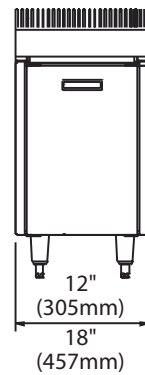

Exterior Dimensions			
Series	836-12-0	836-18-0	836-36-0
Width	12" (305mm)	18" (457mm)	36" (914mm)
Depth	37-7/8" (962mm)	37-7/8" (962mm)	37-7/8" (962mm)
Height w/o Legs	30" (762mm)	30" (762mm)	30" (762mm)
Height w/Legs	36" (914mm)	36" (914mm)	36" (914mm)
Cabinet Interior Dimensions			
Width	9-1/2" (241mm)	15-1/2" (394mm)	32-1/2" (826mm)
Depth	28-1/2" (724mm)	28-1/2" (724mm)	28-1/2" (724mm)
Height	19-1/2" (495mm)	19-1/2" (495mm)	19-1/2" (495mm)

Combustible Wall Clearance	
Sides	Back
0" (0mm)	0" (0mm)

Form# C836-12-0 (08/16/11)