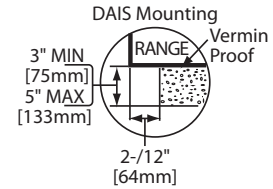

Exterior Dimensions			
Series	836-12-0	836-18-0	836-36-0
Width	12" (305mm)	18" (457mm)	36" (914mm)
Depth	37-7/8" (962mm)	37-7/8" (962mm)	37-7/8" (962mm)
Height w/o Legs	30" (762mm)	30" (762mm)	30" (762mm)
Height w/Legs	36" (914mm)	36" (914mm)	36" (914mm)
Cabinet Interior Dimensions			
Width	9-1/2" (241mm)	15-1/2" (394mm)	32-1/2" (826mm)
Depth	28-1/2" (724mm)	28-1/2" (724mm)	28-1/2" (724mm)
Height	19-1/2" (495mm)	19-1/2" (495mm)	19-1/2" (495mm)

Combustible Wall Clearance	
Sides	Back
0" (0mm)	0" (0mm)

Form# C836-12-0 (08/16/11)