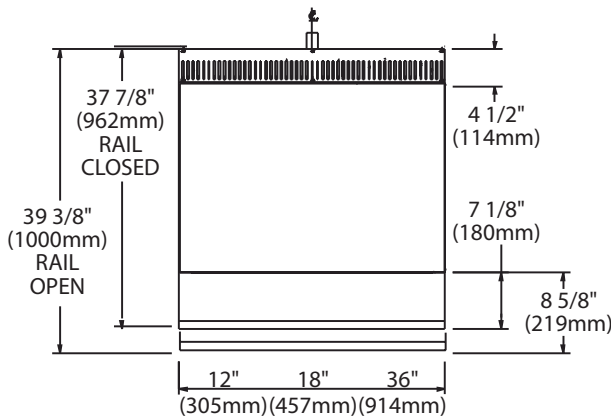

Exterior Dimensions			
Series	836-12-0	836-18-0	836-36-0
Width	12" (305mm)	18" (457mm)	36" (914mm)
Depth	37-7/8" (962mm)	37-7/8" (962mm)	37-7/8" (962mm)
Height w/o Legs	30" (762mm)	30" (762mm)	30" (762mm)
Height w/Legs	36" (914mm)	36" (914mm)	36" (914mm)
Cabinet Interior Dimensions			
Width	9-1/2" (241mm)	15-1/2" (394mm)	32-1/2" (826mm)
Depth	28-1/2" (724mm)	28-1/2" (724mm)	28-1/2" (724mm)
Height	19-1/2" (495mm)	19-1/2" (495mm)	19-1/2" (495mm)

Combustible Wall Clearance	
Sides	Back
0" (0mm)	0" (0mm)

Form# C836-12-0 (08/16/11)