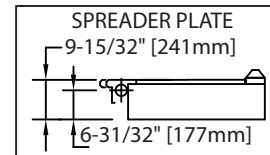

Exterior Dimensions			
Series	836-12-0	836-18-0	836-36-0
Width	12" (305mm)	18" (457mm)	36" (914mm)
Depth	37-7/8" (962mm)	37-7/8" (962mm)	37-7/8" (962mm)
Height w/o Legs	30" (762mm)	30" (762mm)	30" (762mm)
Height w/Legs	36" (914mm)	36" (914mm)	36" (914mm)
Cabinet Interior Dimensions			
Width	9-1/2" (241mm)	15-1/2" (394mm)	32-1/2" (826mm)
Depth	28-1/2" (724mm)	28-1/2" (724mm)	28-1/2" (724mm)
Height	19-1/2" (495mm)	19-1/2" (495mm)	19-1/2" (495mm)

Combustible Wall Clearance	
Sides	Back
0" (0mm)	0" (0mm)

Form# C836-12-0 (08/16/11)