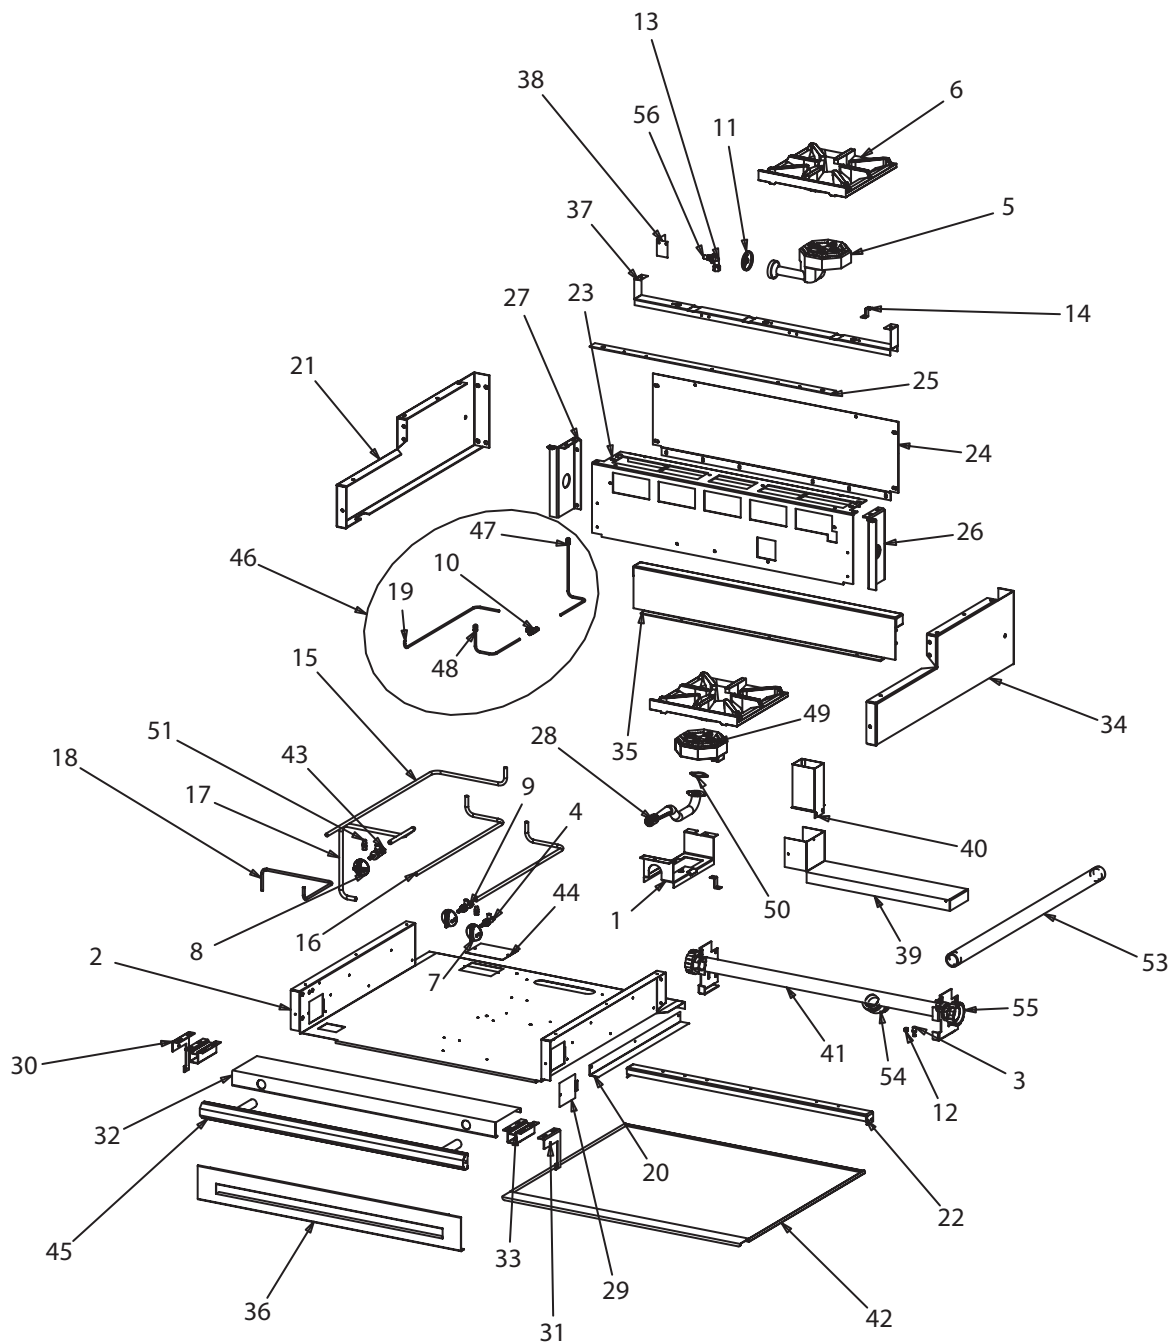

FOR ADDITIONAL C0836-6SUM
PARTS SEE SK3804

SK3803

US RANGE PARTS IDENTIFICATION
C836-6SU / RC, C0836-6SU, C0836-6SUM

Top Section

ITEM	PART #	DESCRIPTION	QUANTITY		
			MODELS		
			C836-6SU/RC	C0836-6SU	C0836-6SUM
1	3014101	Burner Hanger	3	3	3
2	3016299	Burner Box Bottom	1	1	1
3	G02251	1/8 NPT Pressure Spigot	1	1	1
4	26878XX	Valve Assy	3	3	3
5	3019001	Burner Rear	3	3	3
6	3024400	C836-12" Top Grate	6	6	6
7	224002	Knob Top Burner Valve	6	6	6
8	224003	Knob Oven Valve			1
9	227005	Valve Assy	3	3	3
10	228170	3/16 Brass Tee	3	3	3
11	1028002	Air Shutter	3	3	3
12	2203400	1/8 NPT Pipe Plug	3	3	3
	1007301	1/4 NPT Pipe Plug		1	1
13	2431900	Orifice Fitting	3	3	3
14	3014200	Pilot Tip Holder	6	6	6
15	3014303	Tubing Valve to Orifice SU LT	1	1	1
16	3014304	Tubing Valve to Orifice SU RT & Center	2	2	2
17	3014307	7/16 Tube - Oven Valve to FD Elbow (C836-6)	1		
18	3014309	1/4 Dia. Tube - Gum Valve to Comp. Fitting	1		
19	3014312	3/16 Tube Pilot Adj. To T	3	3	3
20	3016201	Body Side Support	2	2	
21	3024501	Burner Box Side LT	1	1	
	3024503	Burner Box Side LT Mod.			1
22	3017800	Unit Upper Front Channel	1	1	1
23	3020601	Back Top	1	1	1
24	3020701	Burner Box Back	1	1	1
	3020707	Burner Box Back Rear Gas	*	*	*
25	3021400	Back Top Spacer	1	1	1
26	3021796	Backguard / HS Supt. RT.	1	1	1
27	3021797	Backguard / HS Supt. LT.	1	1	1
28	3021800	Front Mixer Tube	3	3	3
29	3023100	Burner Box Side Shield	1	2	2
	3023101	Burner Box Side Shield LT.	1		
30	3023299	Rail Mtg. Bracket - RH	1	1	1
31	3023298	Rail Mtg. Bracket - LH	1	1	1
32	3023396	Front Rail Assy.	1	1	1
33	3024399	Rail Ext. Mtg. Bracket	2	2	2
34	3024500	Burner Box Side RT	1	1	1
	3024502	Burner Box Side RT Mod.			
35	3024799	Top Grate Supt Assy	1	1	1
37	3025300	Burner Hanger Rear	1	1	1
38	3025400	Orifice Support Bracket	3	3	3
39	3025801	Flue Diverter Box	1	1	1
40	3026399	Oven Flue Riser Assembly	1	1	1
41	3050689	Manifold Assy	1	1	1
	3050688	Manifold Assy Rear Gas 1 1/4	*	*	*
	3050687	Manifold Assy Rear Gas 3/4	*	*	*
42	3035400	Drip Tray	1	1	1
43	3043700	Oven Valve	1		
44	3049300	Patch	2	2	2

* OPTIONS

** NOT ILLUSTRATED

RECOMMENDED STOCK PARTS