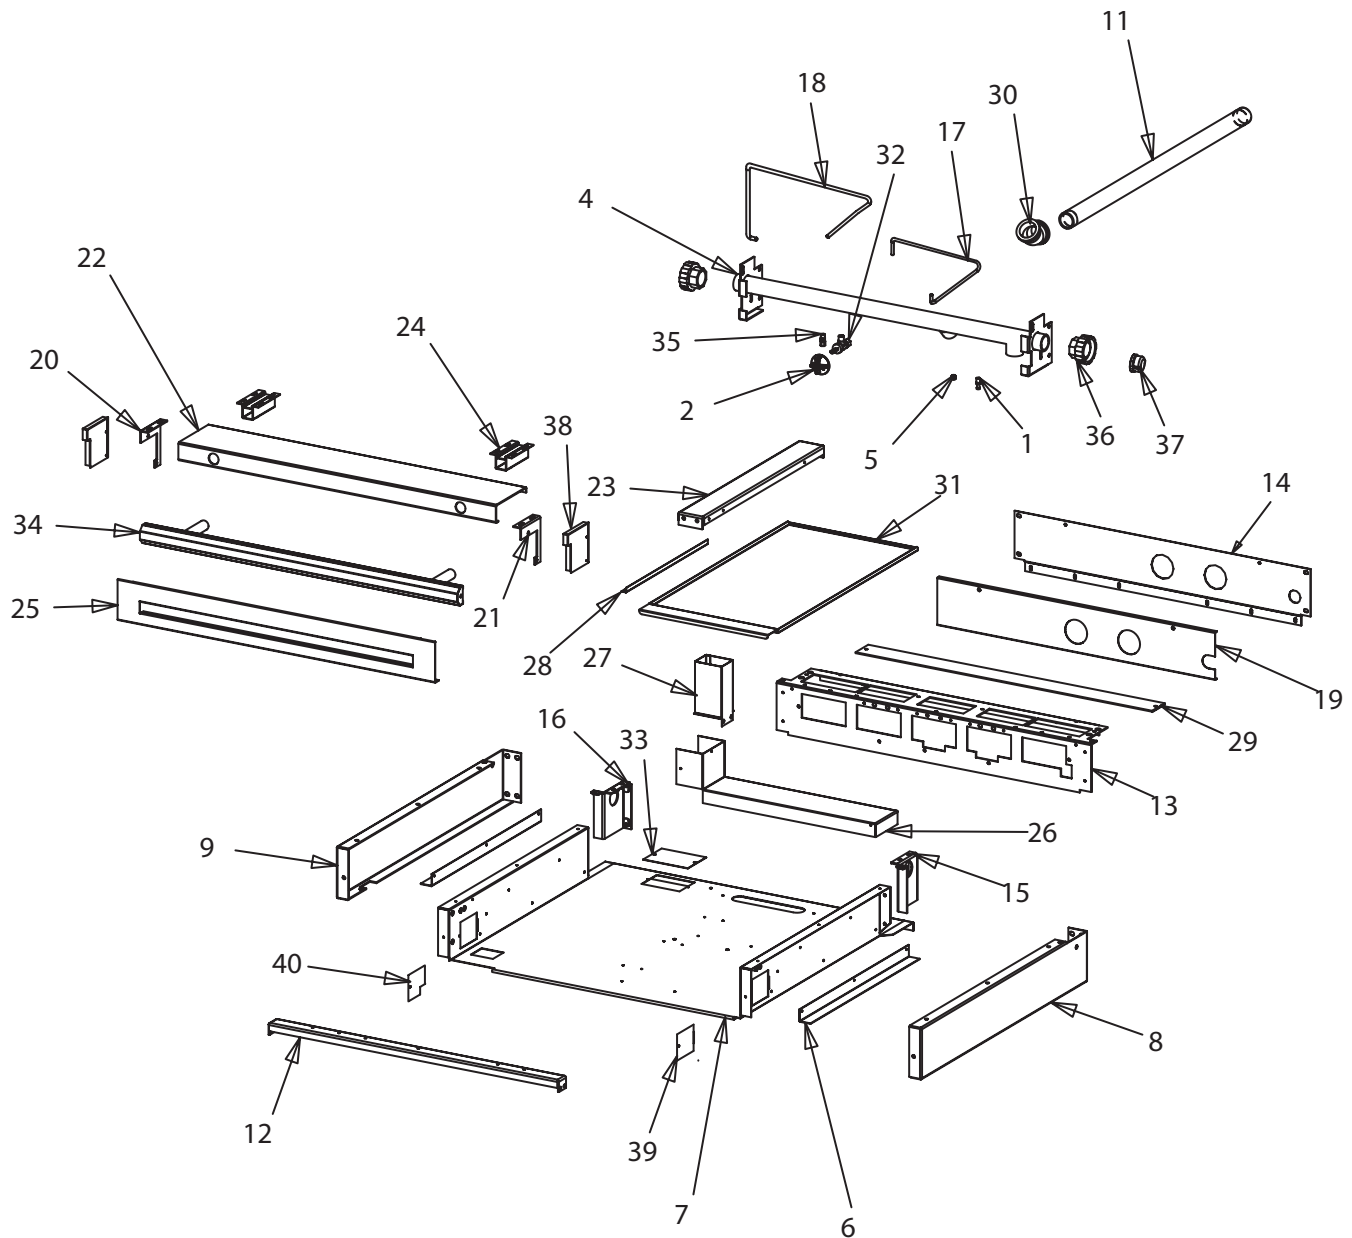

SK3830

US RANGE PARTS IDENTIFICATION
C836 STD /RC Range - Top Section

ITEM	PART #	DESCRIPTION	QUANTITY		
			MODELS		
			-14	-14L	-15
1	G02251-1	1/8 NPT Pressure Spigot	1	1	1
2	224003	Oven Knob	1	1	1
4	3050686	Manifold Assy	1		
	3050685	Manifold Assy Rear Gas 1 1/4	*		
	3050684	Manifold Assy Rear Gas 3/4	*		
	3050692	Manifold Assy		1	
	3050691	Manifold Assy Rear Gas 1 1/4		*	
	3050690	Manifold Assy Rear Gas 3/4		*	
	3050689	Manifold Assy			1
	3050688	Manifold Assy Rear Gas 1 1/4			*
	3050687	Manifold Assy Rear Gas 3/4			*
5	2203400	1/8 NPT Pipe Plug	2	2	3
6	3016201	Body Side Support	2	2	2
7	3016299	Burner Box Bottom Assy	1	1	1
8	3016800	Burner Box Side RT	1	1	1
9	3016801	Burner Box Side LT	1	1	1
11	076029-199	1 1/4 x 33" Rear Gas Nipple	*	*	*
	076029-182	3/4 x 33" Rear Gas Nipple	*	*	*
12	3017800	Unit Upper Front Channel	1	1	1
13	3020600	Back Top	1	1	1
14	3020700	Burner Box Back	1	1	1
	3020705	Burner Box Back Rear Gas	*	*	
	3020706	Burner Box Back Rear Gas			*
15	3021799	Upright Support Assy RT	1	1	1
16	3021798	Upright Support Assy LT	1	1	1
17	3014309	1/4 Tube Ov .Pilot Adj. To Comp.	1	1	
	3014318	1/4 Tube Ov .Pilot Adj. To Comp.		1	
18	3014317	7/16 Tube Ov Valve To Comp El.		1	
	3014307	7/16 Tube Ov Valve To Comp El.	1		1
19	3022900	Rear Radiation Shield	1	1	1
20	3023298	Rail Mtg Bracket LT	1	1	1
21	3023299	Rail Mtg Bracket RT	1	1	1
22	3023396	Front Rail Assy	1	1	1
23	3023600	Center Support	1	1	
24	3024399	Rail Ext. Mtg. Bracket	2	2	2
25	3025000	Valve Panel	1	1	1
26	3025801	Flue Diverter Box	1	1	1
27	3026399	Oven Flue Riser Assy.	1	1	1
28	2354700	Drip Tray Guide	1	1	
29	3021400	Back Top Spacer	1	1	1
30	3027000	45 Deg Elbow 1 1/4 NPT	*	*	*
	G02419-1	45 Deg Elbow 3/4 NPT	*	*	*
31	3035401	Drip Tray	1	1	
	3035400	Drip Tray			1
32	3043700	Oven Valve	1	1	1
33	3049300	Patch	2	2	2
34	3049696	Extended Rail Assy	1	1	1
35	G6809	Gum Valve 1/4	1	1	1
36	G7075	Ohio Union	1	1	1
37	G02335-1	1 1/4 Pipe Cap	*	*	*
38	3050700	End Enclosure RT	*	*	*
	3050701	End Enclosure LT	*	*	*

* OPTIONS

** NOT ILLUSTRATED

RECOMMENDED STOCK PARTS