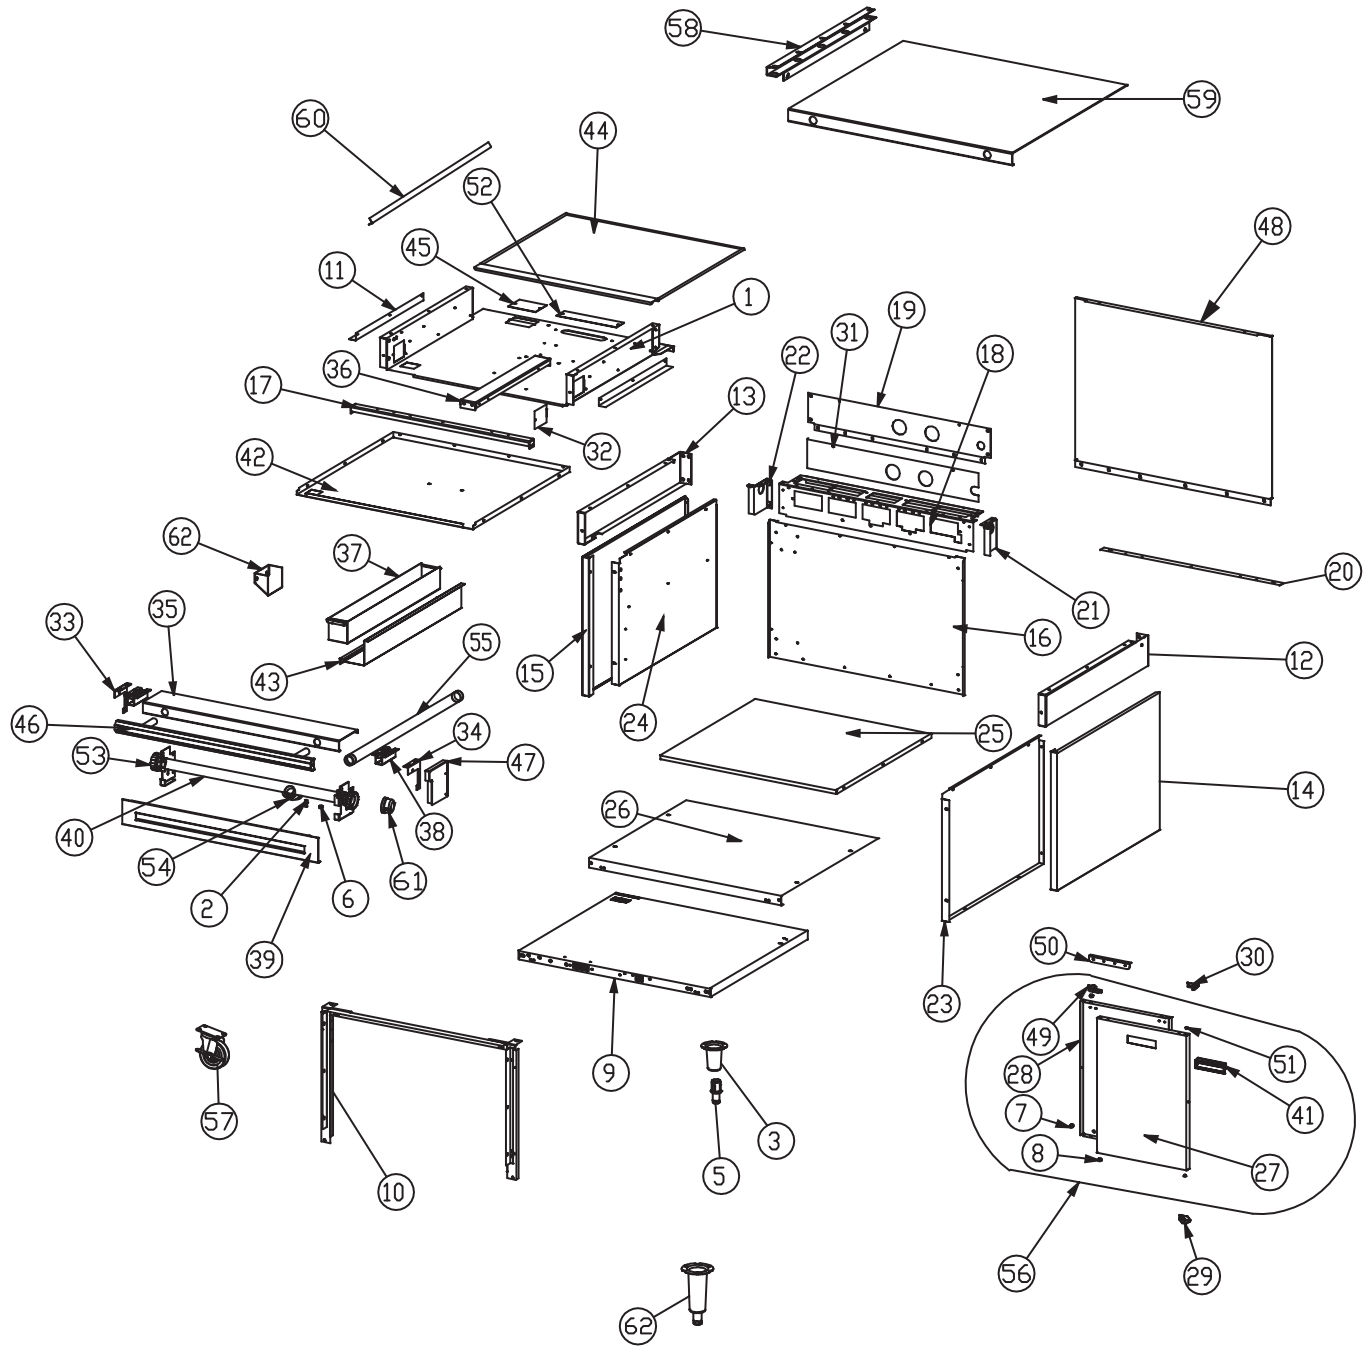

SK3805

US RANGE PARTS IDENTIFICATION
Cuisine Storage Base And Spreader Tops

ITEM	PART #	DESCRIPTION	QUANTITY						DATE	
			MODELS						UP TO	FROM
			-1 & -1-1	-2 & -2-1	-3 & -3-1	-4 & -4-1	-5 & -5-1	-36A		
1	3016298	Burner Box Bottom Assy	1	1	1	1	1			
2	G02251	1/8 NPT Pressure Spigot	1	1	1	1	1	1		
3	1027600	Leg Retainer	4	4	4	4	4	4		
5	1150502	Leg Foot	4	4	4	4	4	4		
6	2203400	1/8 NPT Pipe Plug	1	1	2	2				
	1007301	1/4 NPT Pipe Plug	1	1	1	1	1	1		
7	2327100	Door Stop Bumper	2	2	2	2	2	2		
8	2530900	.375 Hole Plug	6	6	6	6	6	6		
9	3014799	Main Bottom Assy	1	1	1	1	1	1		
10	3015698	Front Frame Assy	1	1	1	1	1	1		
	3015692^	Front Frame Assy						1		
11	3016201	Body Side Support	2	2	2	2	2	2		
12	3016800	Burner Box Side RT	1	1	1	1	1			
13	3016801	Burner Box Side LT	1	1	1	1	1			
14	3017102	Body Side RT	1	1	1	1	1	1		
	3017109^	Body Side RT						1		
15	3017103	Body Side LT	1	1	1	1	1	1		
	3017110^	Body Side LT						1		
16	3017301	Main Back	1	1	1	1	1	1		
	3017308^	Main Back						1		
17	3017801	Unit Upper Front Channel	1	1	1	1	1			
18	3020600	Back Top	1	1	1	1	1			
19	3020700	Burner Box Back	1	1	1	1	1			
	3020705	Burner Box Back Rear Gas				*	*			
	3020706	Burner Box Back Rear Gas		*	*					
	3020711	Burner Box Back Rear Gas	*							
20	3021400	Back Top Spacer	1	1	1	1	1			
21	3021798	Upright Support Assy LT	1	1	1	1	1			
22	3021799	Upright Support Assy RT	1	1	1	1	1			
23	3022000	Inner Side RT	1	1	1	1	1	1		
	3022004	Inner Side RT						1		
24	3022001	Inner Side LT	1	1	1	1	1	1		
	3022005	Inner Side LT						1		
25	3022100	Cabinet Shelf	*	*	*	*	*	*		
26	3022200	Main Bottom Lining	1	1	1	1	1	1		
27	3022300	Door Panel	2	2	2	2	2	2		
	3022311^	Door Panel RT						1		
	3022312^	Door Panel LT						1		
28	3022400	Door Liner	2	2	2	2	2	2		
	3022406^	Door Liner						2		
29	3022698	Door Hinge Assy LT	2	2	2	2	2	2		
30	3022699	Door Hinge Assy RT	2	2	2	2	2	2		
31	3022900	Rear Radiation Shield	1	1	1	1	1			
32	3023100	Burner Box Side Shield	2	2	2	2	2			
33	3023299	Rail Mtg Bracket RT	1	1	1	1	1			
34	3023298	Rail Mtg Bracket LT	1	1	1	1	1			
35	3023396	Front Rail Assy	1	1	1	1	1	1		
37	3023998	Grease Drawer Assy	1	1	1	1	1			

See Top Section Parts List (SK3839) for -36A Broiler

* OPTIONS

> PHOTO AT END

** NOT ILLUSTRATED

RECOMMENDED STOCK PARTS

^ FOR MODELS C0836-36A COMPONENT USED AS OF 09/02

^^ FOR MODELS C0836-36A COMPONENT USED FOR STD AND REAR GAS OPTION AS OF 09/02