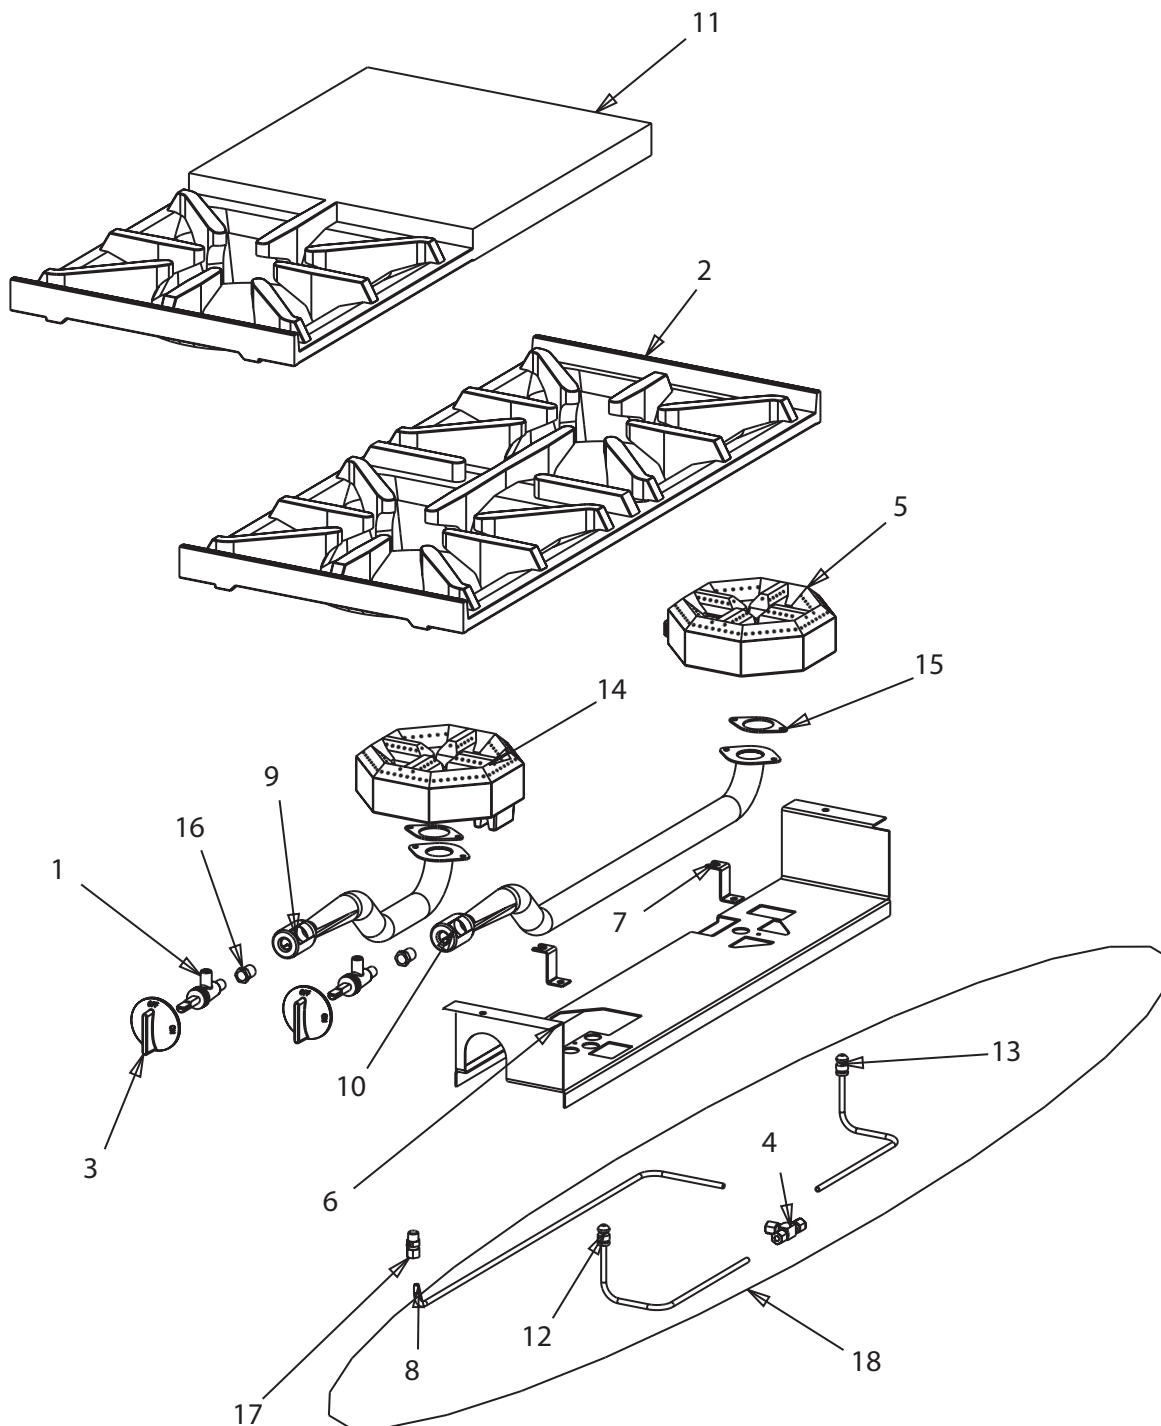

SK3797

US RANGE PARTS IDENTIFICATION

Cuisine

Open Top / French Top Section

ITEM	PART #	DESCRIPTION	QUANTITY		
			MODELS		
			12" OPEN TOP	18" OPEN TOP	12" FRENCH TOP
1	26878XX	Valve Assy	2	2	2
2	222176	12" Open Top Grate	1		
	222177	18" Open Top Grate		1	
3	224002	Knob Top Burner Valve	2	2	2
4	228170	3/16 Brass Tee	1	1	1
5	2702201	Burner Head Rear	1	1	1
6	3014100	Burner Hanger	1	1	1
7	3014200	Pilot Tip Holder	2	2	2
8	3014312	3/16 Tube Pilot Adj. To T	1	1	1
9	3021800	Front Mixer Tube	1	1	1
10	3021801	Rear Mixer Tube	1	1	1
11	222068	Top Grate 1/2 Open Top, 1/2 Hot Top			1
12	3049998	Pilot Tip Assy Front	1	1	1
13	3049999	Pilot Tip Assy Rear	1	1	1
14	3053200	Burner Head Front Drilled	1	1	1
15	224005-1	Gasket	2	2	2
16	M8-43	Orifice Hood Nat	2	2	1
	M8-53	Orifice Hood Pro	2	2	1
	M8-52	Orifice Hood Nat Rear			1
	M8-58	Orifice Hood Pro Rear			1
17	1086597	Gum Valve 3/16	1	1	1
18	3049800	Open Top Pilot Tube Assembly	1	1	1

* OPTIONS

** NOT ILLUSTRATED

RECOMMENDED STOCK PARTS