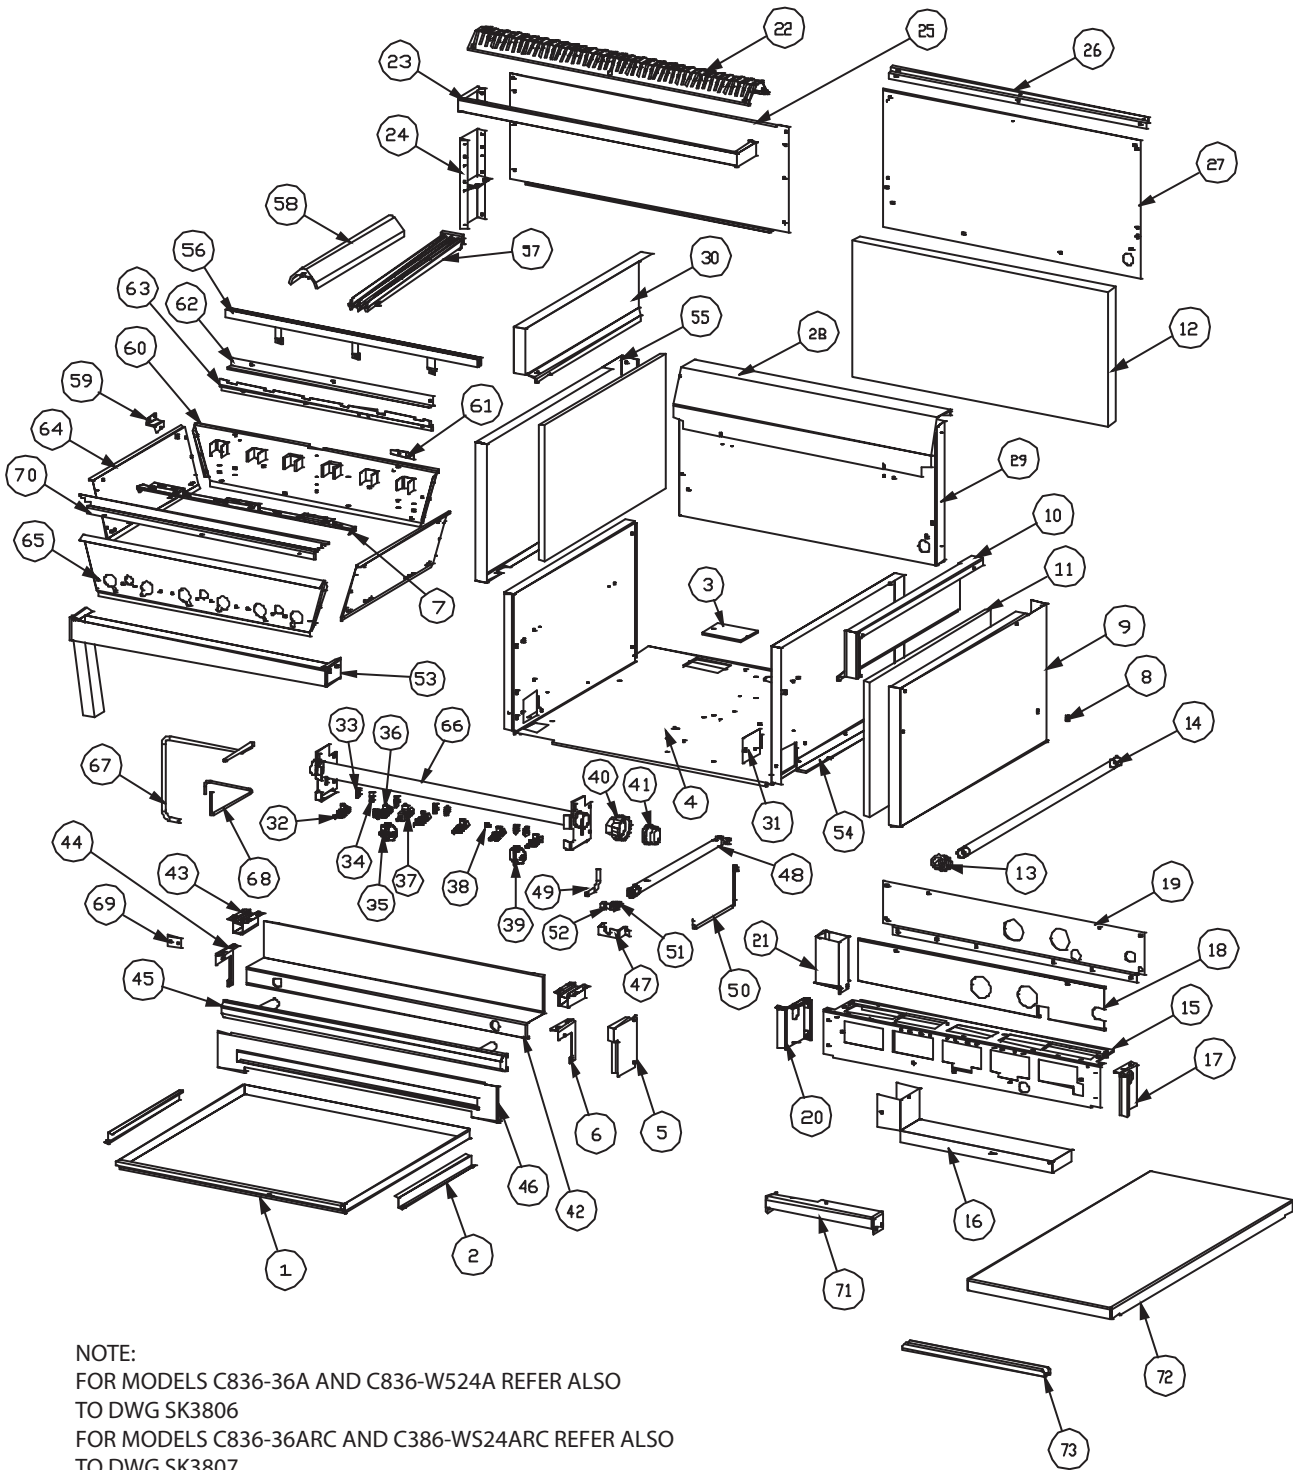

NOTE:
FOR MODELS C836-36A AND C836-WS24A REFER ALSO
TO DWG SK3806
FOR MODELS C836-36ARC AND C386-WS24ARC REFER ALSO
TO DWG SK3807
FOR MODELS C0836-24A, -36A REFER ALSO
TO DWG SK3836
FOR MODELS C0836-24AM, -36AM REFER ALSO
TO DWG SK3838

SK3839
REV.1