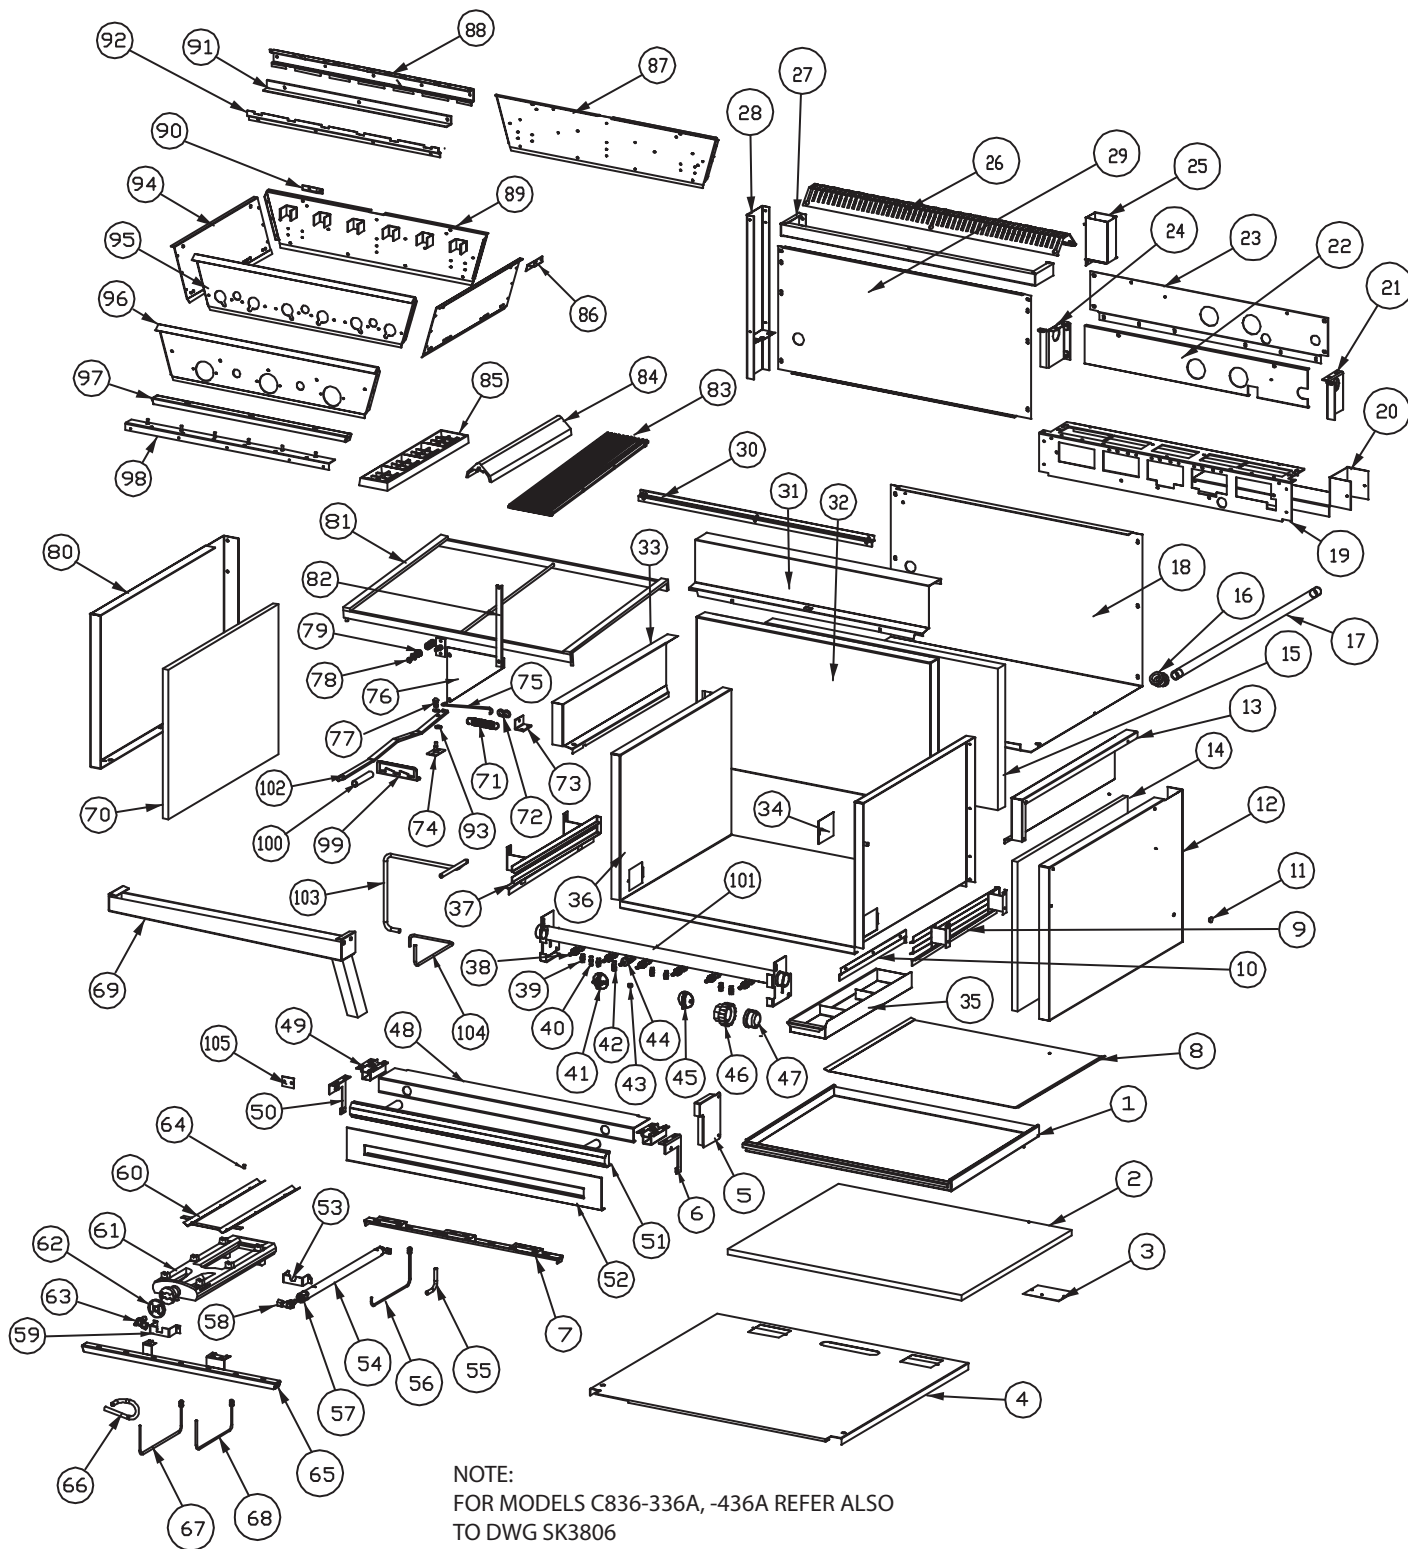

NOTE:
FOR MODELS C836-336A, -436A REFER ALSO
TO DWG SK3806
FOR MODELS C836-336ARC, -436ARC REFER ALSO
TO DWG SK3807
FOR MODELS C0836-324A, -424A, 336A, 436A REFER ALSO
TO DWG SK3836

SK3835

US RANGE PARTS IDENTIFICATION
C836-336A (RC),-436A (RC), CO836-336A,-436A,-324A,-424A

Underfired Broilers with Adjustable Rack

ITEM	PART #	DESCRIPTION	QUANTITY							
			MODELS							
			C836-336A	C836-336ARC	CO836-336A	C836-436A	C836-436ARC	CO836-436A	CO836-324A	CO836-424A
1	3033300	Drip Tray	1	1	1	1	1	1		
	3033302	Drip Tray							1	1
2	1472214	Insulation - Bottom	1	1	1	1	1	1		
	1472215	Insulation - Bottom							1	1
3	3049300	Patch	2	2	2	2	2	2		
4	3043600	Burner Box Bottom	1	1	1	1	1	1		
	3043601	Burner Box Bottom							1	1
5	3050702	End Enclosure - RT	*	*	*	*	*	*	*	*
	3050703	End Enclosure - LT	*	*	*	*	*	*	*	*
6	3023299	Manifold Mounting Bracket Assembly - RH	1	1	1	1	1	1	1	1
7	3038500	Pilot Bracket - 36"				1	1	1		
	3038501	Pilot Bracket - 24"								1
8	3046202	Perforated Screen - 27.5"	1	1	1	1	1	1		
	3046200	Perforated Screen - 15.5"							1	1
9	3031399	Screen And Drip Tray Holder Assembly - RH	1	1	1	1	1	1	1	1
10	3028100	Grease Drawer Guide	1	1	1	1	1	1	1	1
11	1473300	.312 Dia. Plug Button B1833N	*	*	*	*	*	*	*	*
12	3041401	Burner Box Side - RH	1	1	1	1	1	1	1	1
13	3028200	Side Trim - RH	1	1	1	1	1	1	1	1
14	1472213	Insulation - Side L/R	2	2	2	2	2	2	2	2
15	1472318	Insulation - Back	1	1	1	1	1	1		
	1472319	Insulation - Back							1	1
16	G02419-1	.750 NPT - 45 Deg. Elbow (Rear Gas Option)	*	*	*	*	*	*	*	*
17	076029-182	.750 NPT X 33.000 Long Nipple (Rear Gas Option)	*	*	*	*	*	*	*	*
18	3029902	Back And Bottom Liner	1	1	1	1	1	1		
	3029900	Back And Bottom Liner							1	1
19	3020600	Back Top	1	1	1	1	1	1		
	3020602	Back Top							1	1
20	3025801	Flue Diverter Box	1	1		1	1			
21	3021798	Backguard/Highshelf Support - RH	1	1	1	1	1	1	1	1
22	3022900	Rear Radiation Shield	1	1	1	1	1	1		
	3022901	Rear Radiation Shield							1	1
23	3020700	Burner Box Back.	1	1	1	1	1	1		
	3020702	Burner Box Back							1	1
24	3021799	Backguard/Highshelf Support - LH	1	1	1	1	1	1	1	1
25	3026399	Oven Flue Riser Assembly	1	1	1	1				
26	3035203	Stub Backguard Cap 36"	*	*	*	*	*	*		
	3035202	Stub Backguard Cap 24"							*	*
27	3035011	Front Panel Stub Backguard, Su 36"	*	*	*	*	*	*		
	3035012	Front Panel Stub Backguard, 24"							*	*
28	3034899	Upright Assembly - Stub Backguard	*	*	*	*	*	*	*	*
29	3035108	Stub Backguard Back - 36" Broiler Std.	1	1	1	1	1	1		
	3035112	Stub Backguard Back - 36" Broiler S/S	*	*	*	*	*	*		
	3035109	Stub Backguard Back - 24" Broiler Std.							1	1
	3035110	Stub Backguard Back - 24" Broiler S/S							*	*

* OPTIONS

** NOT ILLUSTRATED

RECOMMENDED STOCK PARTS