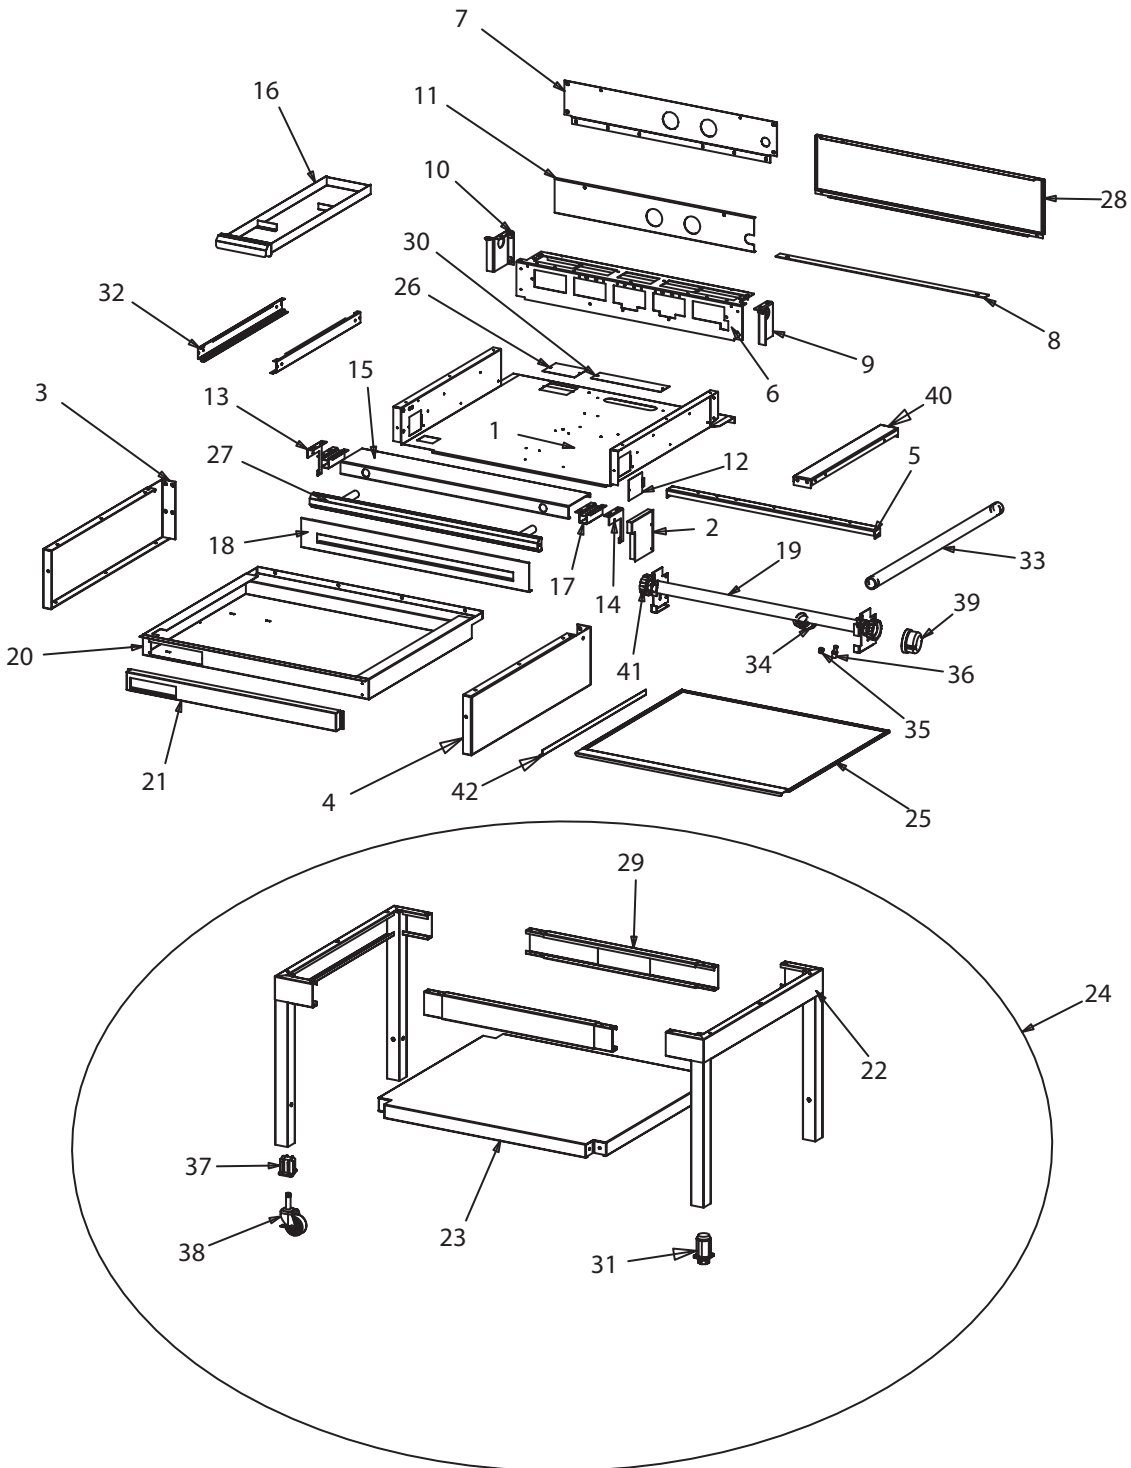

SK3804

US RANGE PARTS IDENTIFICATION

C0836M and C1836M

Modular Top and Stand

ITEM	PART #	DESCRIPTION	QUANTITY						
			MODELS						
			-6	-7	-8	-9	-10	-11/-17R	-11R/-17
1	3016299	Burner Box Bottom Assy	1	1	1	1	1	1	1
2	3050700	End Enclosure RT	*	*	*	*	*	*	*
	3050701	End Enclosure LT	*	*	*	*	*	*	*
3	3016803	Burner Box Side L/H	1	1	1	1	1	1	1
4	3016802	Burner Box Side R/H	1	1	1	1	1	1	1
5	3017800	Unit Upper Front Channel	1	1	1	1	1	1	1
6	3020600	Back Top	1	1	1	1	1	1	1
7	3020700	Burner Box Back	1	1	1	1	1	1	1
	3020705	Burner Box Back Rear Gas		*		*		*	*
	3020706	Burner Box Back Rear Gas	*		*				
8	3021400	Back Top Spacer	1	1	1	1	1	1	1
9	3021798	Upright Support Assy - LH	1	1	1	1	1	1	1
10	3021799	Upright Support Assy - RH	1	1	1	1	1	1	1
11	3022900	Rear Radiation Shield	1	1	1	1	1	1	1
12	3023100	Burner Box Side Shield	2	2	2	2	2	2	2
13	3023299	Rail Mtg. Bracket R/H	1	1	1	1	1	1	1
14	3023298	Rail Mtg. Bracket L/H	1	1	1	1	1	1	1
15	3023396	Front Rail Assy	1	1	1	1	1	1	1
17	3024399	Rail Ext. Mtg. Assy.	2	2	2	2	2	2	2
18	3025000	Valve Panel	1	1	1	1	1	1	1
19	3050689	Manifold Assy	1						
	3050688	Manifold Assy Rear Gas 1 1/4	*						
	3050687	Manifold Assy Rear Gas 3/4	*						
	3050686	Manifold Assy		1					
	3050685	Manifold Assy Rear Gas 1 1/4		*					
	3050684	Manifold Assy Rear Gas 3/4		*					
	3050683	Manifold Assy			1				
	3050682	Manifold Assy Rear Gas 1 1/4			*				
	3050681	Manifold Assy Rear Gas 3/4			*				
	3050692	Manifold Assy				1			
	3050691	Manifold Assy Rear Gas 1 1/4				*			
	3050690	Manifold Assy Rear Gas 3/4				*			
	3050677	Manifold Assy					1		
	3050680	Manifold Assy						1	
	3050679	Manifold Assy Rear Gas 1 1/4						*	
3050678	Manifold Assy Rear Gas 3/4						*		
3050676	Manifold Assy							1	
3050675	Manifold Assy Rear Gas 1 1/4							*	
3050674	Manifold Assy Rear Gas 3/4							*	
20	3033400	Main Bottom - Modular	1	1	1	1	1	1	1
21	3033600	Lower Front Panel	1	1	1	1	1	1	1
22	3034099	Side Leg Assy	2	2	2	2	2	2	2
23	3034100	Shelf	1	1	1	1	1	1	1
24	3034399	Stand Assy C/W Legs	1	1	1	1	1	1	1
	3034397	Stand Assy C/W Casters	*	*	*	*	*	*	*
25	3035400	Drip Tray 36"	1	1					
26	3049300	Patch	2	2	2	2	2	2	2
27	3049696	Extended Rail Assy	1	1	1	1	1	1	1

* OPTIONS

** NOT ILLUSTRATED

RECOMMENDED STOCK PARTS