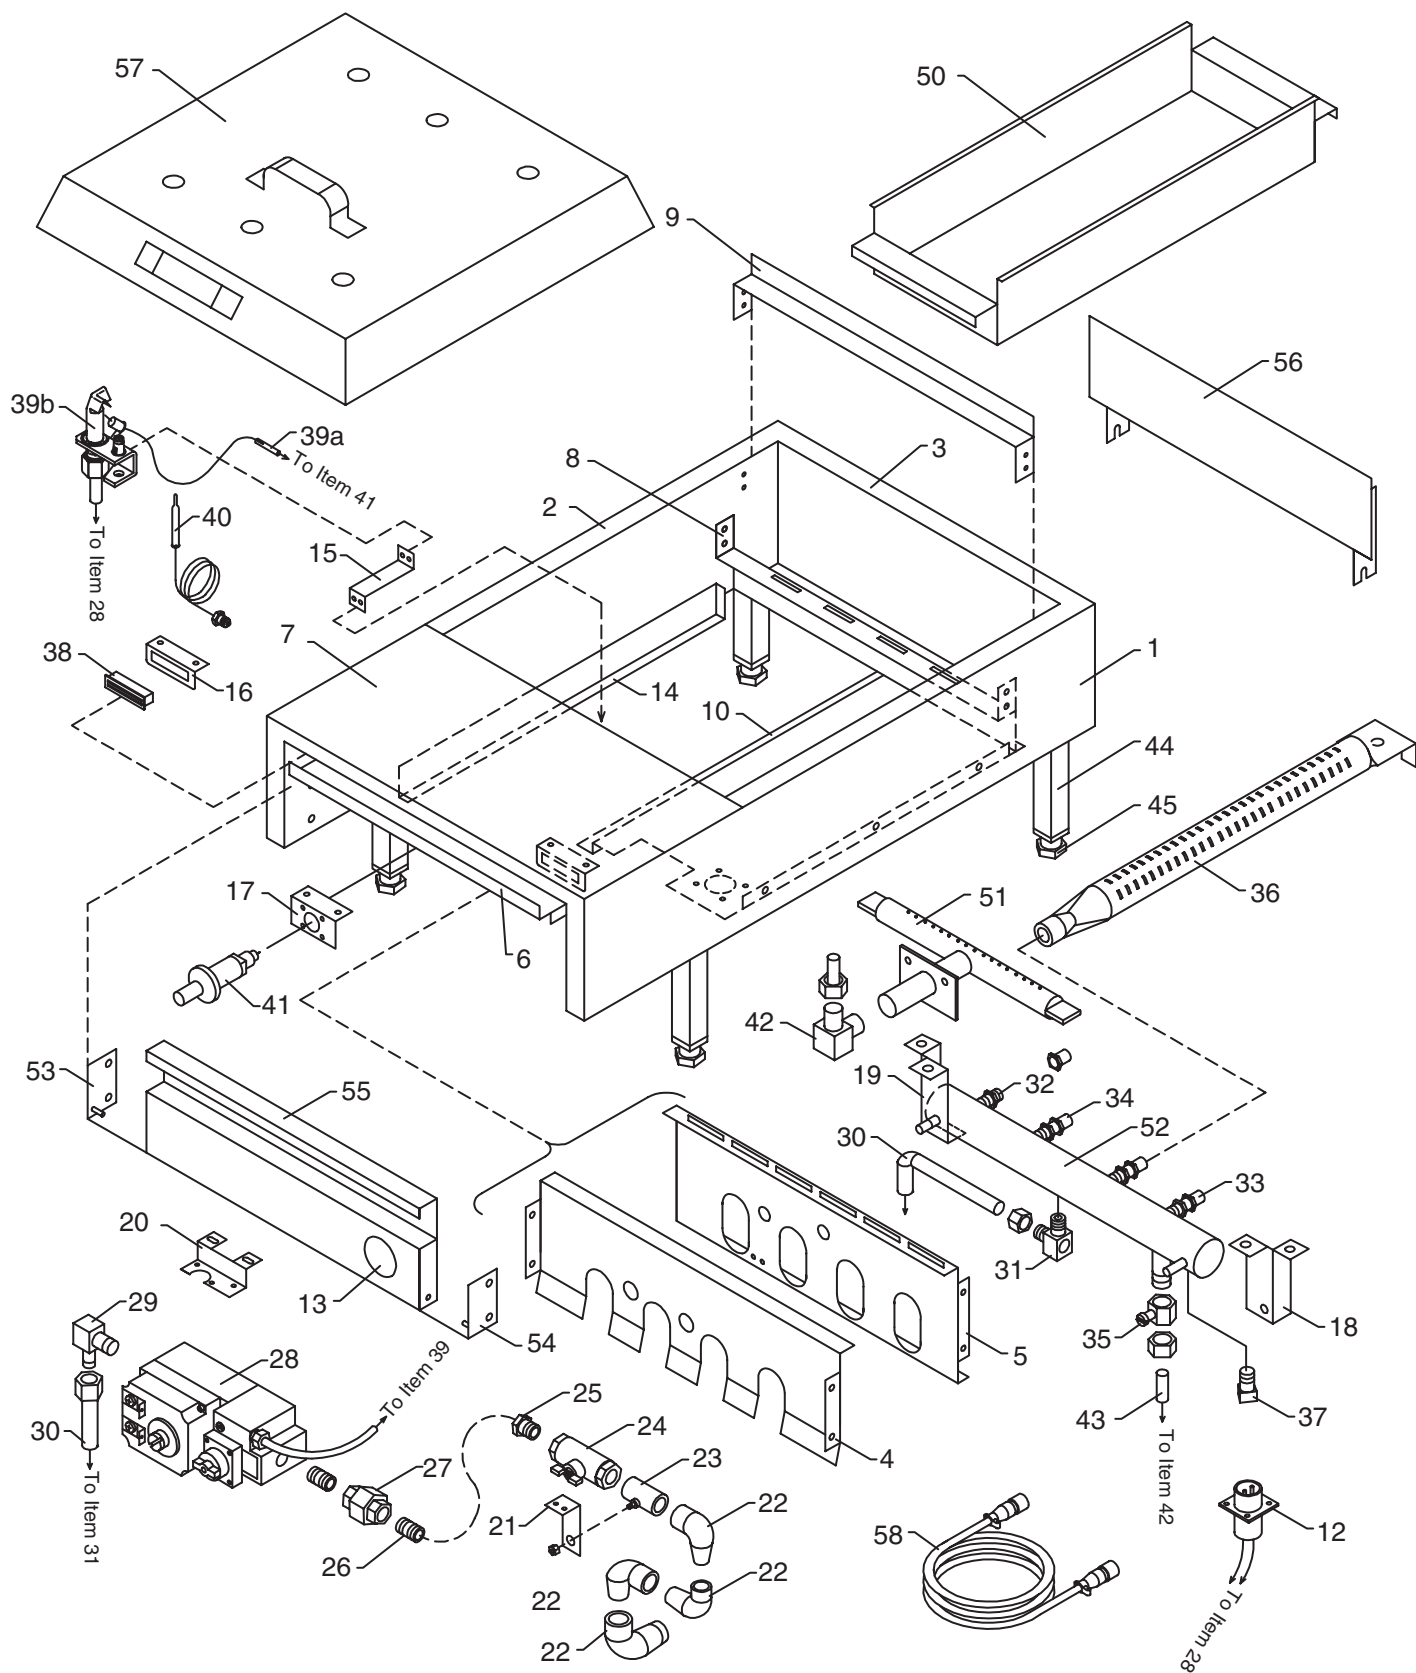

GARLAND PARTS IDENTIFICATION

RKGE-19 Krystal Griddle

ITEM	PART #	DESCRIPTION	QUANTITY
1	4102801	Side Panel - R/H	1
	4102803	Side Liner R/H	1
2	4102802	Side Panel L/H	1
	4102804	Side Panel L/H	1
3	4102806	Back Panel	1
	4102805	Back Liner	1
4	4102807	Front Baffle	1
5	4102808	Front Insulation Panel	1
6	4102809	Front Inside Top	1
7	4102810	Landing Ledge Panel	1
8	4102811	Burner Support	1
9	4102812	Top Plate Support Angle	1
10	4102813	Bottom Cover Panel	1
12	206061-1	Male Receptacle For Cord	1
13	229147-2	US Range Logo 2.5" dia	1
14	4102814	Grease Can Guide	1
15	4102817	Pilot Bracket	1
16	4102818	Magnetic Bracket	2
17	4102819	Piezo Bracket	1
18	4102820	Manifold Bracket - R/H	1
19	4192821	Manifold Bracket - L/H	1
20	4102822	Valve Bracket	1
21	4102823	Nipple Bracket	1
22	4102901	1/2 NPT - Street Elbow	1
23	4102902	1/2 NPT x 2-1/2" Long Nipple (With 1/4 -20 Weld Stud)	1
24	4102903	Shut Off Valve	1
25	4102904	1/2 NPT - x 3/8 NPT - Reducing Bushing	1
26	4102905	3/8 NPT - Closed Nipple	1
27	4102906	3/8 NPT - Union	1
28	4102907	Gas Valve (Robert Shaw) Natural Gas	1
	4102907P	Gas Valve (Robert Shaw) Propane	1
29	4102908	3/8 NPT x 3/8 CC -Brass Elbow	1
30	4102909	3/8 CC - Al Tubing	1
31	4102910	1/4 NPT - x 3/8 CC - Brass Elbow	1
32	4102912	1/8 NPT - Adapter Orifice	4
33	4102913	Orifice Hood #53 - Natural (Outside)	2
		Orifice Hood #67 L.P. (Outside)	2
34	4102914	Orifice Hood #56 - Natural (Inside)	2
		Orifice Hood #71 - L.P. (Inside)	2
35	1086597	1/8 NPT x 3/16 CC - Pilot Valve	1
36	4102916	Sheet Metal Burner	4
37	4102917	1/8 NPT Hex Plug	1
38	078174-1	Magnet	2
39a	1758901	Pilot (Natural Gas) - Must Order Item # 39b	1
	1758902	Pilot (L. Propane) - Must Order Item # 39b	1
39b	F409	Female Terminal For Ignition Wire @ Piezo	1
40	1415000	Thermocouple	1
41	1309201	Piezo Igniter	1
42	4102924	Trailer Pilot Orifice # 70 (.028 dia.)	1
43*	GM293	3/16" CC Al Tubing	1
44	4102926	1" Square x 4-1/4 S/S Pipe	4
45	4102927	1" Bullet Feet	4
46*	4102930	Cable Tie	5