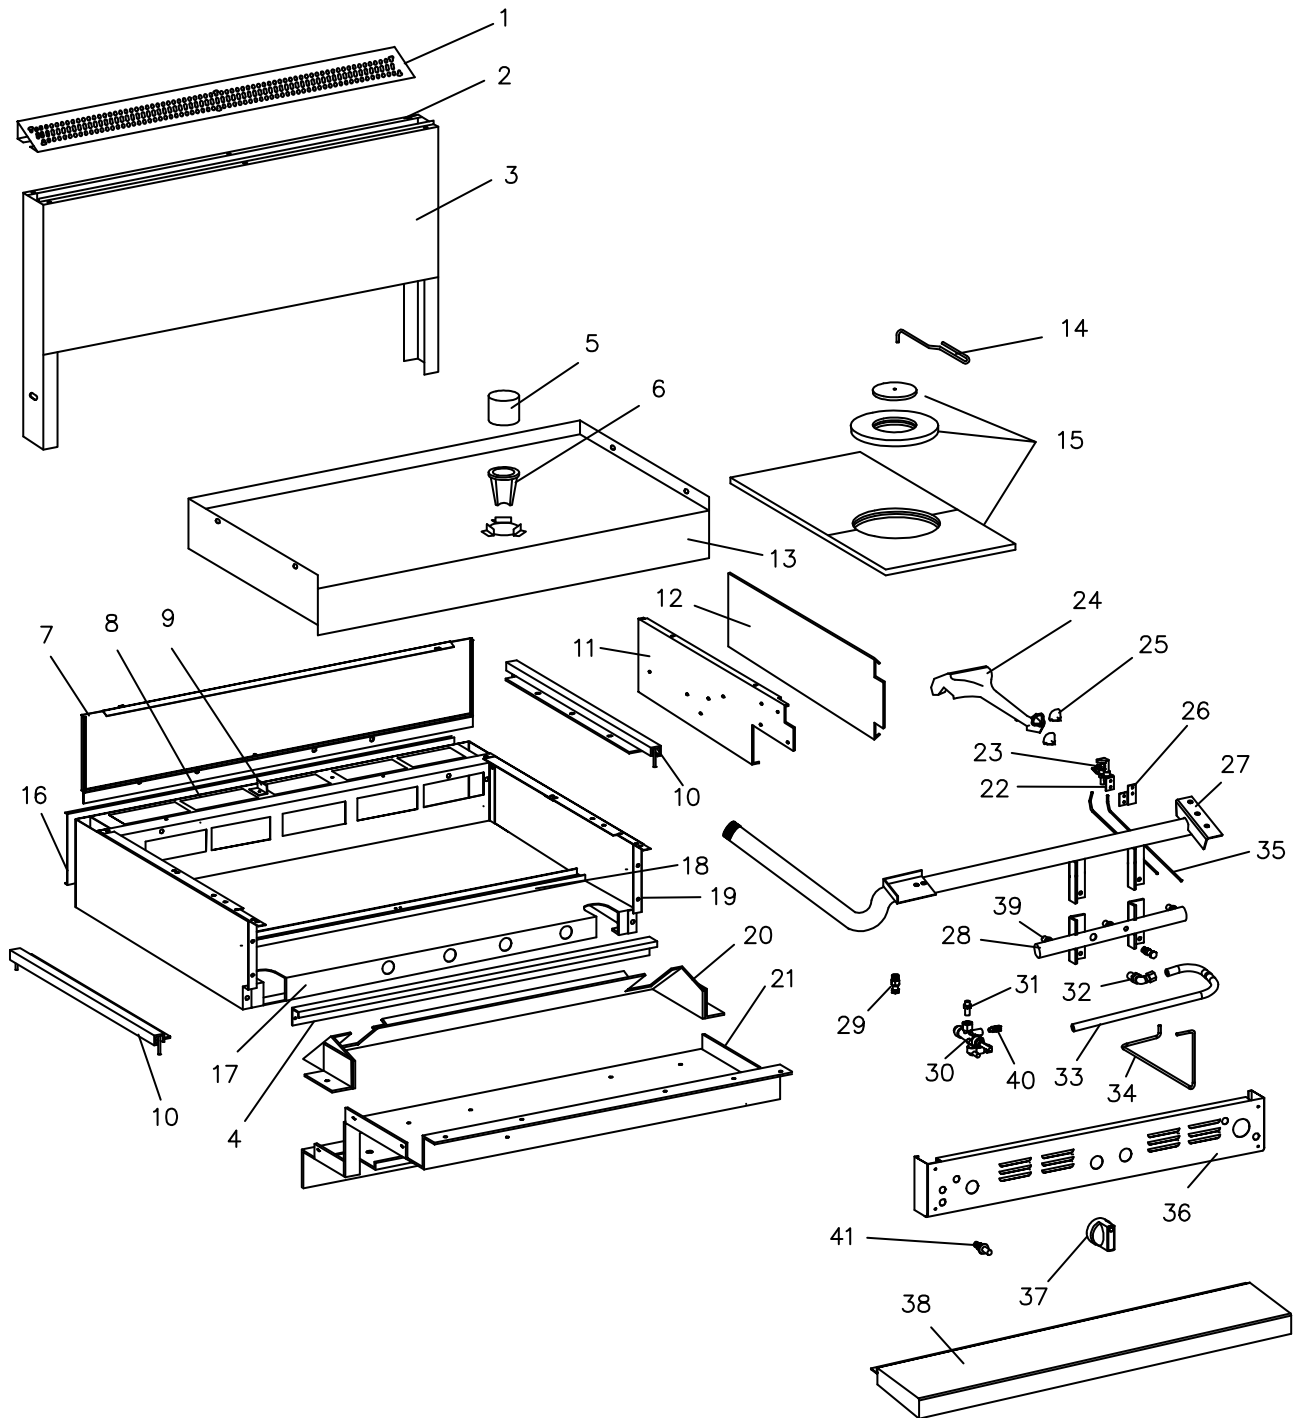

GARLAND PARTS IDENTIFICATION

Models ST280-45R, S, T

Sentry Series Front-Fired Hot Top

ITEM	PART #	DESCRIPTION	ST280-45R	ST280-45S	ST280-45T	
1	2374301	Backguard top 36"	1	1	1	
2	2643800	Backguard Back	1	1	1	
3	2374101	Backguard front	1	1	1	
4	2637400	Fake tray handle	1	1	1	
5	GO1275-1	Alumdum Support	1	1	1	
6	G02398-1	Brick Post Support	1	1	1	
7	2634600	Burner Box Back	1	1	1	
8	2634500	Back top	1	1	1	
9	2559000	Backguard Spacer	1	1	1	
10	2633399	Side Filler Trim Assy RT	1	1	1	
	2633398	Side Filler Trim Assy LT	1	1	1	
11	2548701	Side Radiation Shield LH	1	1	1	
	2548700	Side Radiation Shield RH	1	1	1	
12	G7338-1-6	Side Radiation Shield	2	2	2	
13	G0450-01-6	Radiation Pan Assy	1	1	1	
14	G6308-1-8	Lid Lifter	1	1	1	
15	G6117-01	Key Plate Assy - Machined	2	2	2	
16	G7341-1-6	Rear Radiation Shield	1	1	1	
17	2633000	Secondary Burner Box	1	1	1	
18	G6307-1-5	Burner Box Brick Post Sup.	1	1	1	
19	2633400	Burner Box Side RT/SS	1	1	1	
	2633401	Burner Box Side LT/SS	1	1	1	
20	2207799	Burner Air Shield Assy	1	1	1	
21	2209200	Top Burner Housing	1	1	1	
22	2200700	Pilot Burner RH	2	1	1	
	2200701	Pilot Burner LH	1	1	1	
23	2200702	Pilot Orifice #32 Nat.	3	2	2	
	2200703	Pilot Orifice #23 Pro.	3	2	2	
	2200709	Pilot Orifice #40 Mfg.	3	2	2	
	2200704	Compression Nut - 3/16	3	2	2	
	2200705	Olive Sleeve - 3/16	3	2	2	
	2200706	Nut - Thermocouple Retaining	3	2	2	
		2200708	Electrode	3	2	2
	2200205	24" Hi. "T" Wire leads		2	2	
24	G3575-32	Top Burner Natural	6	6	6	
	G3575-36	Top Burner Propane	6	6	6	
	G3575-40	Top Burner Manufactured	6	6	6	
25	G4155	Air Shutter	12	12	12	
26	2190700	Pilot Mtg. Bracket	2	2	2	
27	2634899	Manifold Assy.	1	1	1	
28	2190499	Secondary Manifold Assy.	2	2	2	
29	G02251-1	Test Spigot	3	3	3	
30	2187099	Flame Failure Valve	2	2	2	
31	2198100	Valve Connector Fitting - 12mm	3	2	2	
32	076050-90	7/16 CC x 1/4 NPT Elbow	2	2	2	
33	2666600	Tube - 7/16" Valve - Sec. Manifold	2	2	2	
34	2666700	Pilot Tube - LH	1	1	1	
	2666800	Pilot Tube - RH	1	1	1	

* NOT ILLUSTRATED

RECOMMENDED STOCK PARTS