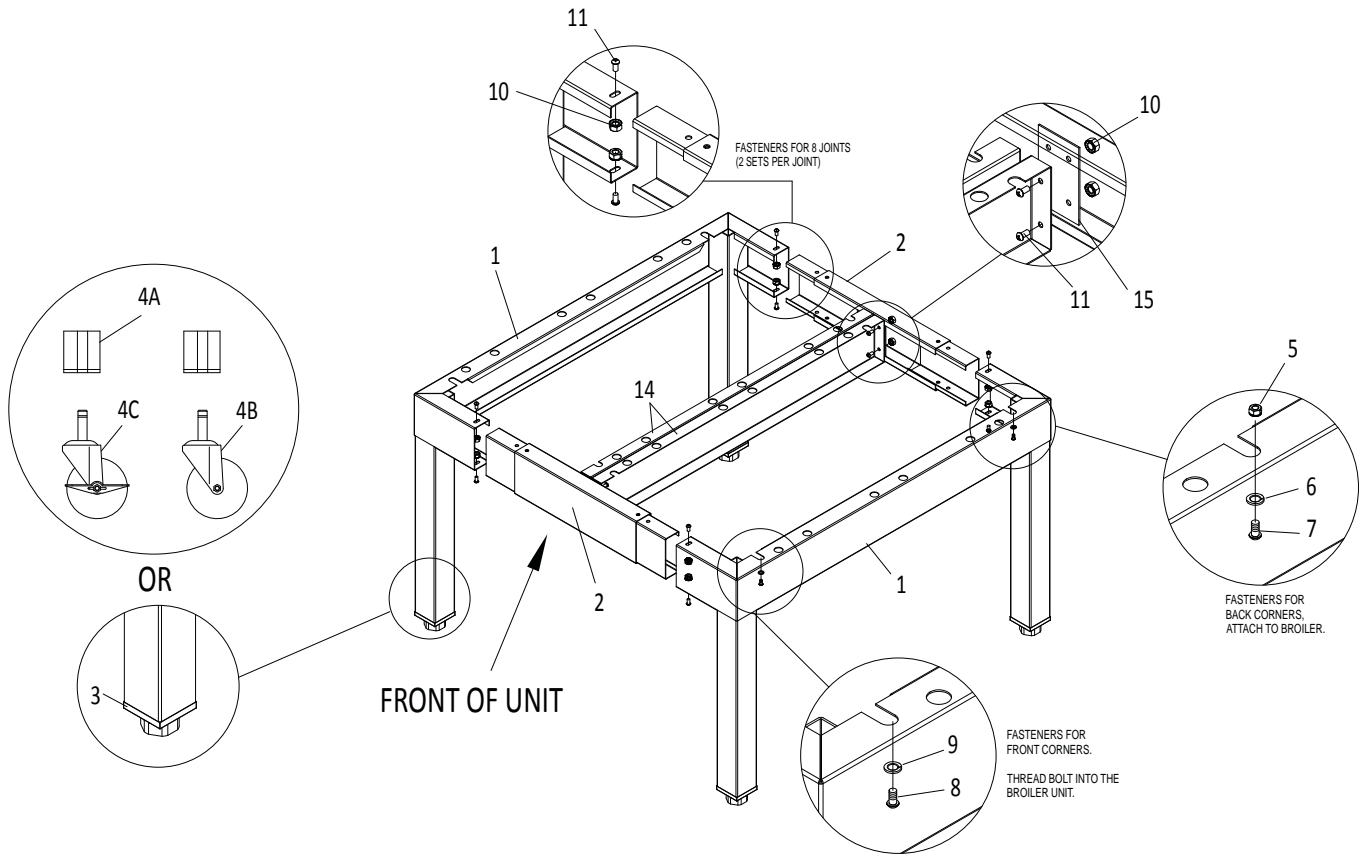

G SERIES GAS RANGE MATCH BROILER
model G48-BRL

EQUIPMENT STAND - with / without CABINET

Broiler Stands 48"

GARLAND PARTS IDENTIFICATION
G SERIES GAS RANGE MATCH BROILER *model* G48-BRL

EQUIPMENT STAND without CABINET - G48-BRL

ITEM	PART #	DESCRIPTION	QTY
1	4525807	Side Leg Assembly, Broiler with Legs	2
	4525808	Side Leg Assembly, Broiler with Casters	2
2	4525816	Front & Rear Sleeve Assembly - 48"	2
3	G02954-1	2" Square Insert (for Stand with Legs)	4
4A	3018901	2" Plastic Square Insert (for Stand with Casters)	4
4B	3018801	NSF Caster without Brake (for Stand with Casters)	2
4C	3018800	NSF Caster with Brake (for Stand with Casters)	2
5	F86	Nut-1/4-20 W/Starwasher K-Lok	2
6	F111	Washer-1/4" Sae Steel Zinc Chr.	4
7	F192	Screw-1/4-20 x 1/2" Hex Cap S/S	2
8	F204	Bolt 3/8-16 X 1in Hex Cap S/S	4
9	F256	Lockwasher-3/8 S/S Split	4
10	F312	Lock Nut-10-24 K-Lock Steel	16
11	F35	Screw-10-24 x 3/8in Truss Hd Comb	16
14	4525831	Top Center Brace	2
15	G02683-1-6	Top Center Brace Bracket	2
16*	4525312	Assembly Instructions - Broiler Stand	1

EQUIPMENT STAND with CABINET - G48-BRL

20	078174-1	Magnetic Door Catch	2
21	2131300	Magnetic Catch Support	2
22	2525504	Front Channel - 48" Broiler Cabinet	1
23	2683298	Door Hinge Assembly L/H	2
24	2683299	Door Hinge Assembly R/H	2
25	078056-5	Flanged Bushing	4
26	4525714	Side RT Broiler Cabinet	1
27	4525715	Side LT Broiler Cabinet	1
28	4525720	Back 48" Broiler Cabinet	1
29	4525725	Bottom 48" Broiler Cabinet	1
30	4525749	Base Corner Assembly	4
35	3031900	Storage Door Handle	2
36	4525752	Door Assembly 24"/48" Broiler Cabinet - Complete	2
36A*	4525744	Door Panel 24"/48" Broiler Cabinet	2
36B*	4525747	Door Liner 24"/48" Broiler Cabinet	2
37	F192	Screw 1/4-20 x 1/2" Hex Cap S/S	2
38	F86	Nut 1/4-20 W/Starwasher K-Lok	2
39	F204	Bolt 3/8-16 x 1in Hex Cap S/S	2
40	F256	Lockwasher 3/8 S/S Split	2
41*	F10	Screw 8-32 x 3/8in Type F Pan Head	4
42*	F60	Screw 10A x 5/8 Interlock Quad Pan	24
43*	F72N	Screw-10 x 3/8 Pan Washer Hd Shtmtl Screw Npl	20
44*	F32	Screw-10-24 x 1/2 Pan Hd Type F	4
45	4525074	Adjustable S/S Legs 6"	4
46	4524104	6" Flanged Leg (Option)	4
47	4525741	Center Support Top 48" Broiler Cabinet	1
48	4525742	Center Support Front 48" Broiler Cabinet	1
50	4522916	6" Caster Leg Assembly with Brake	2
	4525598	6" Adjustable Caster with Brake	2
51	4522417	6" Caster Leg Assembly NO Brake	2
	4525597	6" Adjustable Caster NO Brake	2
52	4526157	Caster Washer	4
53*	4526158	Instructions - Caster Washer Installation	1
54*	4526154	Instructions - Mounting Broiler On To Cabinet	1

* NOT ILLUSTRATED

RECOMMENDED STOCK PARTS