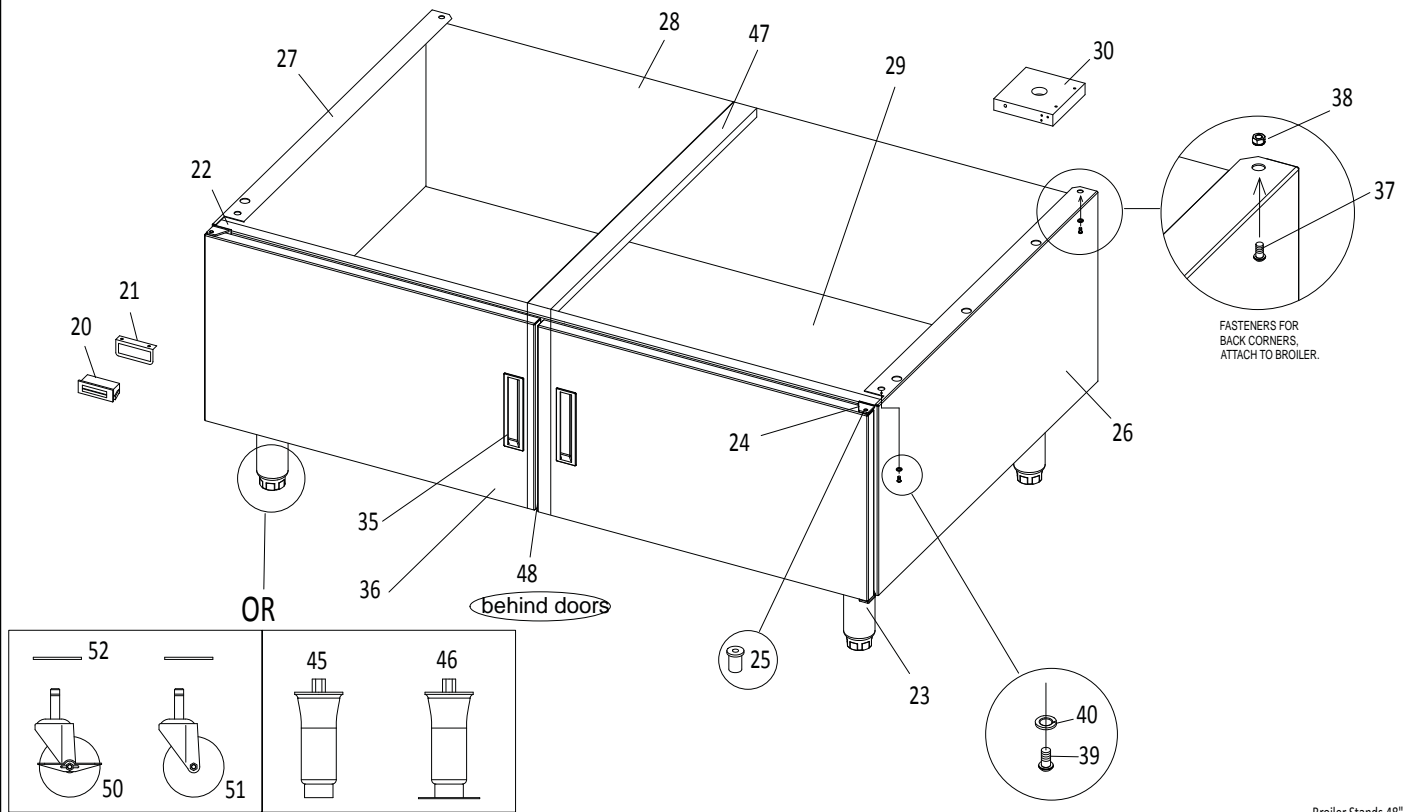

G SERIES GAS RANGE MATCH BROILER
model G48-BRL

EQUIPMENT STAND - with / without CABINET

Broiler Stands 48"

GARLAND PARTS IDENTIFICATION
G SERIES GAS RANGE MATCH BROILER *model* G48-BRL

EQUIPMENT STAND without CABINET - G48-BRL

ITEM	PART #	DESCRIPTION	QTY
1	4525807	Side Leg Assembly, Broiler with Legs	2
	4525808	Side Leg Assembly, Broiler with Casters	2
2	4525816	Front & Rear Sleeve Assembly - 48"	2
3	G02954-1	2" Square Insert (for Stand with Legs)	4
4A	3018901	2" Plastic Square Insert (for Stand with Casters)	4
4B	3018801	NSF Caster without Brake (for Stand with Casters)	2
4C	3018800	NSF Caster with Brake (for Stand with Casters)	2
5	F86	Nut-1/4-20 W/Starwasher K-Lok	2
6	F111	Washer-1/4" Sae Steel Zinc Chr.	4
7	F192	Screw-1/4-20 x 1/2" Hex Cap S/S	2
8	F204	Bolt 3/8-16 X 1in Hex Cap S/S	4
9	F256	Lockwasher-3/8 S/S Split	4
10	F312	Lock Nut-10-24 K-Lock Steel	16
11	F35	Screw-10-24 x 3/8in Truss Hd Comb	16
14	4525831	Top Center Brace	2
15	G02683-1-6	Top Center Brace Bracket	2
16*	4525312	Assembly Instructions - Broiler Stand	1

EQUIPMENT STAND with CABINET - G48-BRL

20	078174-1	Magnetic Door Catch	2
21	2131300	Magnetic Catch Support	2
22	2525504	Front Channel - 48" Broiler Cabinet	1
23	2683298	Door Hinge Assembly L/H	2
24	2683299	Door Hinge Assembly R/H	2
25	078056-5	Flanged Bushing	4
26	4525714	Side RT Broiler Cabinet	1
27	4525715	Side LT Broiler Cabinet	1
28	4525720	Back 48" Broiler Cabinet	1
29	4525725	Bottom 48" Broiler Cabinet	1
30	4525749	Base Corner Assembly	4
35	3031900	Storage Door Handle	2
36	4525752	Door Assembly 24"/48" Broiler Cabinet - Complete	2
36A*	4525744	Door Panel 24"/48" Broiler Cabinet	2
36B*	4525747	Door Liner 24"/48" Broiler Cabinet	2
37	F192	Screw 1/4-20 x 1/2" Hex Cap S/S	2
38	F86	Nut 1/4-20 W/Starwasher K-Lok	2
39	F204	Bolt 3/8-16 x 1in Hex Cap S/S	2
40	F256	Lockwasher 3/8 S/S Split	2
41*	F10	Screw 8-32 x 3/8in Type F Pan Head	4
42*	F60	Screw 10A x 5/8 Interlock Quad Pan	24
43*	F72N	Screw-10 x 3/8 Pan Washer Hd Shtmtl Screw Npl	20
44*	F32	Screw-10-24 x 1/2 Pan Hd Type F	4
45	4525074	Adjustable S/S Legs 6"	4
46	4524104	6" Flanged Leg (Option)	4
47	4525741	Center Support Top 48" Broiler Cabinet	1
48	4525742	Center Support Front 48" Broiler Cabinet	1
50	4522916	6" Caster Leg Assembly with Brake	2
	4525598	6" Adjustable Caster with Brake	2
51	4522417	6" Caster Leg Assembly NO Brake	2
	4525597	6" Adjustable Caster NO Brake	2
52	4526157	Caster Washer	4
53*	4526158	Instructions - Caster Washer Installation	1
54*	4526154	Instructions - Mounting Broiler On To Cabinet	1

* NOT ILLUSTRATED

RECOMMENDED STOCK PARTS