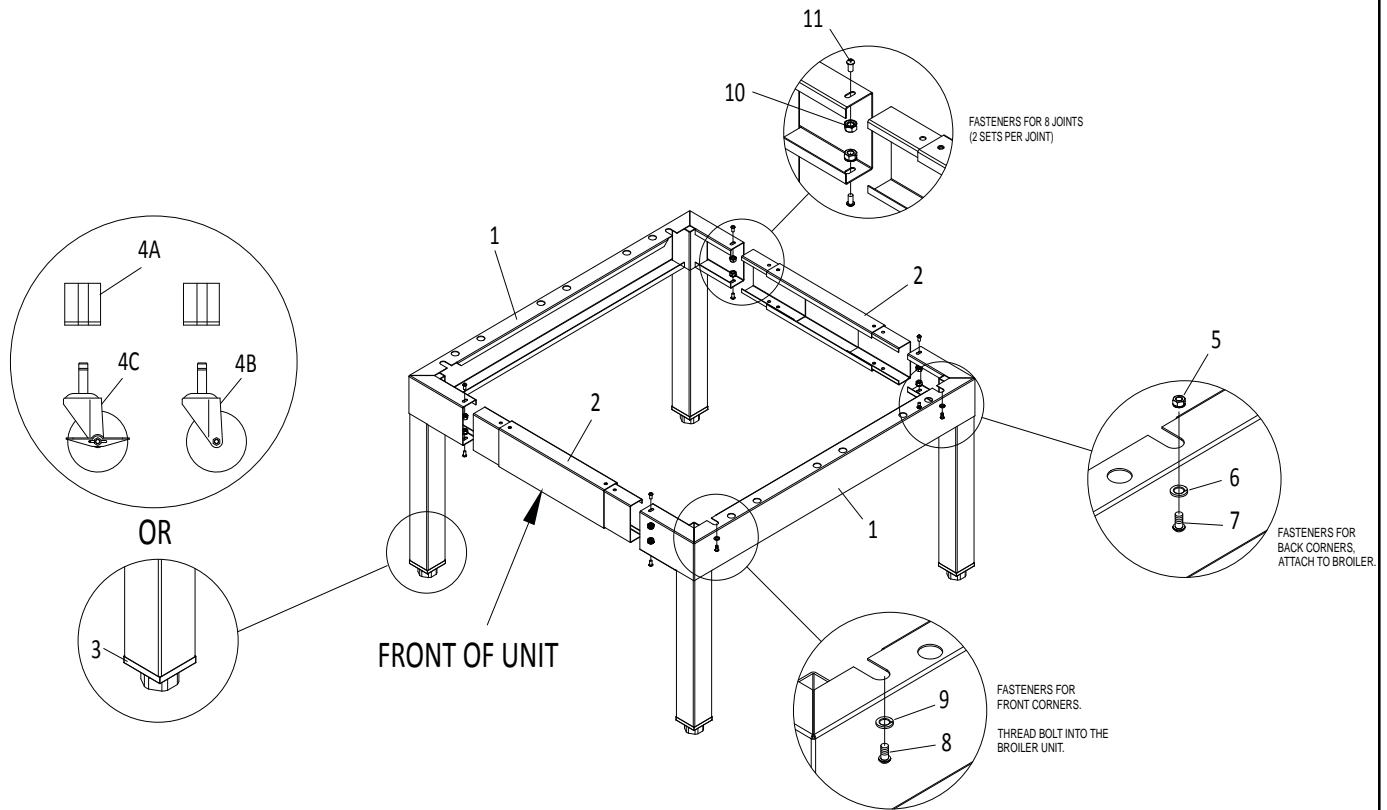

Broiler Stands 18"-36"

GARLAND PARTS IDENTIFICATION
G SERIES GAS RANGE MATCH BROILER
models G18/24/30/36-BRL

EQUIPMENT STAND COMPONENTS

ITEM	PART #	DESCRIPTION	QTY
EQUIPMENT STAND without CABINET - G18/24/30/36-BRL			
1	4525807	Side Leg Assembly, Broiler with Legs	2
	4525808	Side Leg Assembly, Broiler with Casters	2
2	4525812	Front & Rear Sleeve Assembly - 18"	2
	4525813	Front & Rear Sleeve Assembly - 24"	2
	4525814	Front & Rear Sleeve Assembly - 30"	2
	4525815	Front & Rear Sleeve Assembly - 36"	2
3	G02954-1	2" Square Insert (for Stand with Legs)	4
4A	3018901	2" Plastic Square Insert (for Stand with Casters)	4
4B	3018801	NSF Caster without Brake (for Stand with Casters)	2
4C	3018800	NSF Caster with Brake (for Stand with Casters)	2
5	F86	Nut-1/4-20 W/Starwasher K-Lok	2
6	F111	Washer-1/4" Sae Steel Zinc Chr.	2
7	F192	Screw-1/4-20 x 1/2" Hex Cap S/S	2
8	F204	Bolt 3/8-16 X 1in Hex Cap S/S	2
9	F256	Lockwasher-3/8 S/S Split	2
10	F312	Lock Nut-10-24 K-Lock Steel	8
11	F35	Screw-10-24 x 3/8in Truss Hd Comb	8
12*	4525312	Assembly Instructions - Broiler Stand	1
EQUIPMENT STAND with CABINET - G18/24/30/36-BRL			
20	078174-1	Magnetic Door Catch	1/Door
21	2131300	Magnetic Catch Support	1/Door
22	2525501	Front Channel - 18" Broiler Cabinet	1
	2525500	Front Channel - 24" Broiler Cabinet	1
	2525502	Front Channel - 30" Broiler Cabinet	1
	2525503	Front Channel - 36" Broiler Cabinet	1
23	2683298	Door Hinge Assembly L/H	1/Door
24	2683299	Door Hinge Assembly R/H	1/Door
25	078056-5	Flanged Bushing	2/Door
26	4525714	Side RT Broiler Cabinet	1
27	4525715	Side LT Broiler Cabinet	1
28	4525716	Back 18" Broiler Cabinet	1
	4525717	Back 24" Broiler Cabinet	1
	4525718	Back 30" Broiler Cabinet	1
	4525719	Back 36" Broiler Cabinet	1
29	4525721	Bottom 18" Broiler Cabinet	1
	4525722	Bottom 24" Broiler Cabinet	1
	4525723	Bottom 30" Broiler Cabinet	1
	4525724	Bottom 36" Broiler Cabinet	1
30	4525749	Base Corner Assembly	4
35	3031900	Storage Door Handle	1/Door
36	4525751	Door Assembly 18"/36" Broiler Cabinet - Complete	G18 - 1 G36 - 2
	4525752	Door Assembly 24" Broiler Cabinet - Complete	1
	4525753	Door Assembly 30" Broiler Cabinet - Complete	2

* NOT ILLUSTRATED

RECOMMENDED STOCK PARTS