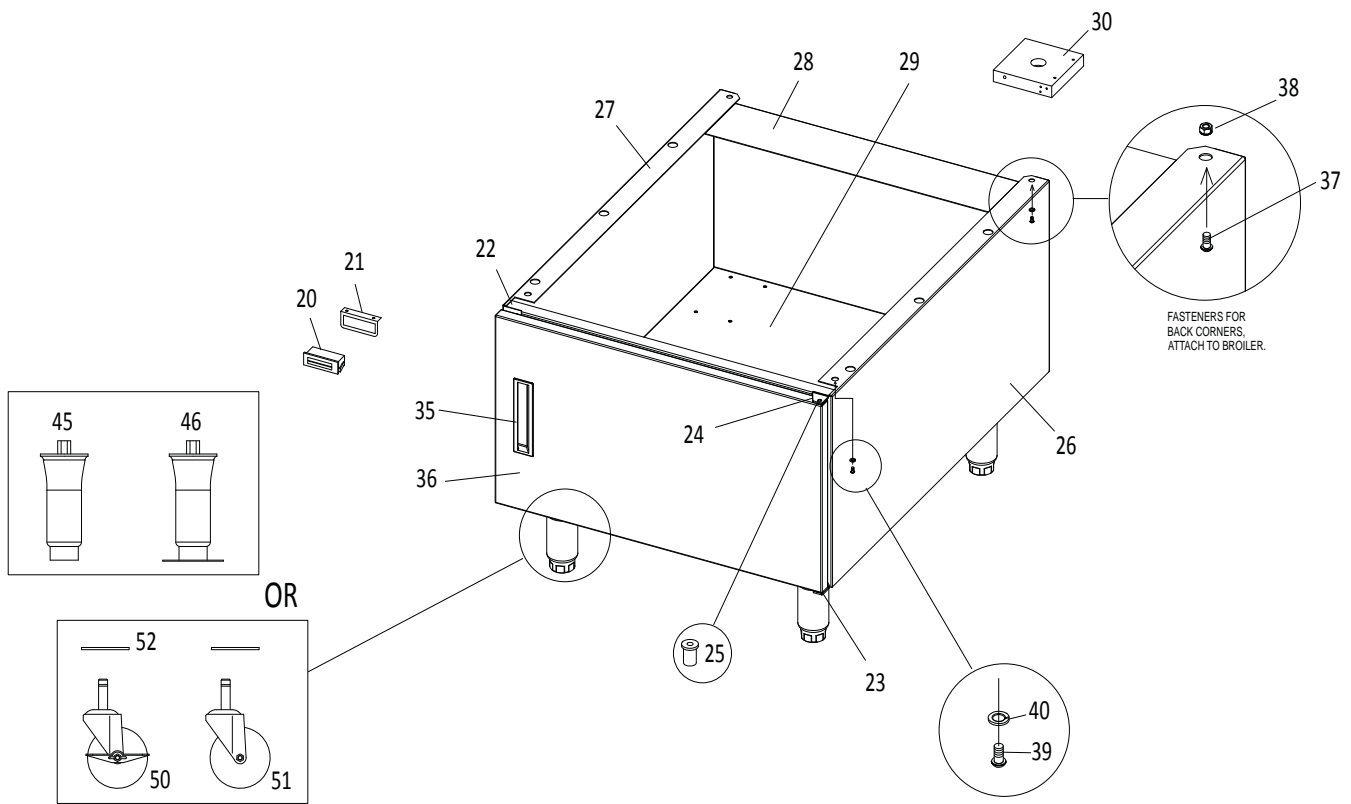

Broiler Stands 18"-36"

GARLAND PARTS IDENTIFICATION
G SERIES GAS RANGE MATCH BROILER
models G18/24/30/36-BRL

EQUIPMENT STAND COMPONENTS

ITEM	PART #	DESCRIPTION	QTY
EQUIPMENT STAND without CABINET - G18/24/30/36-BRL			
1	4525807	Side Leg Assembly, Broiler with Legs	2
	4525808	Side Leg Assembly, Broiler with Casters	2
2	4525812	Front & Rear Sleeve Assembly - 18"	2
	4525813	Front & Rear Sleeve Assembly - 24"	2
	4525814	Front & Rear Sleeve Assembly - 30"	2
	4525815	Front & Rear Sleeve Assembly - 36"	2
3	G02954-1	2" Square Insert (for Stand with Legs)	4
4A	3018901	2" Plastic Square Insert (for Stand with Casters)	4
4B	3018801	NSF Caster without Brake (for Stand with Casters)	2
4C	3018800	NSF Caster with Brake (for Stand with Casters)	2
5	F86	Nut-1/4-20 W/Starwasher K-Lok	2
6	F111	Washer-1/4" Sae Steel Zinc Chr.	2
7	F192	Screw-1/4-20 x 1/2" Hex Cap S/S	2
8	F204	Bolt 3/8-16 X 1in Hex Cap S/S	2
9	F256	Lockwasher-3/8 S/S Split	2
10	F312	Lock Nut-10-24 K-Lock Steel	8
11	F35	Screw-10-24 x 3/8in Truss Hd Comb	8
12*	4525312	Assembly Instructions - Broiler Stand	1
EQUIPMENT STAND with CABINET - G18/24/30/36-BRL			
20	078174-1	Magnetic Door Catch	1/Door
21	2131300	Magnetic Catch Support	1/Door
22	2525501	Front Channel - 18" Broiler Cabinet	1
	2525500	Front Channel - 24" Broiler Cabinet	1
	2525502	Front Channel - 30" Broiler Cabinet	1
	2525503	Front Channel - 36" Broiler Cabinet	1
23	2683298	Door Hinge Assembly L/H	1/Door
24	2683299	Door Hinge Assembly R/H	1/Door
25	078056-5	Flanged Bushing	2/Door
26	4525714	Side RT Broiler Cabinet	1
27	4525715	Side LT Broiler Cabinet	1
28	4525716	Back 18" Broiler Cabinet	1
	4525717	Back 24" Broiler Cabinet	1
	4525718	Back 30" Broiler Cabinet	1
	4525719	Back 36" Broiler Cabinet	1
29	4525721	Bottom 18" Broiler Cabinet	1
	4525722	Bottom 24" Broiler Cabinet	1
	4525723	Bottom 30" Broiler Cabinet	1
	4525724	Bottom 36" Broiler Cabinet	1
30	4525749	Base Corner Assembly	4
35	3031900	Storage Door Handle	1/Door
36	4525751	Door Assembly 18"/36" Broiler Cabinet - Complete	G18 - 1 G36 - 2
	4525752	Door Assembly 24" Broiler Cabinet - Complete	1
	4525753	Door Assembly 30" Broiler Cabinet - Complete	2

* NOT ILLUSTRATED

RECOMMENDED STOCK PARTS