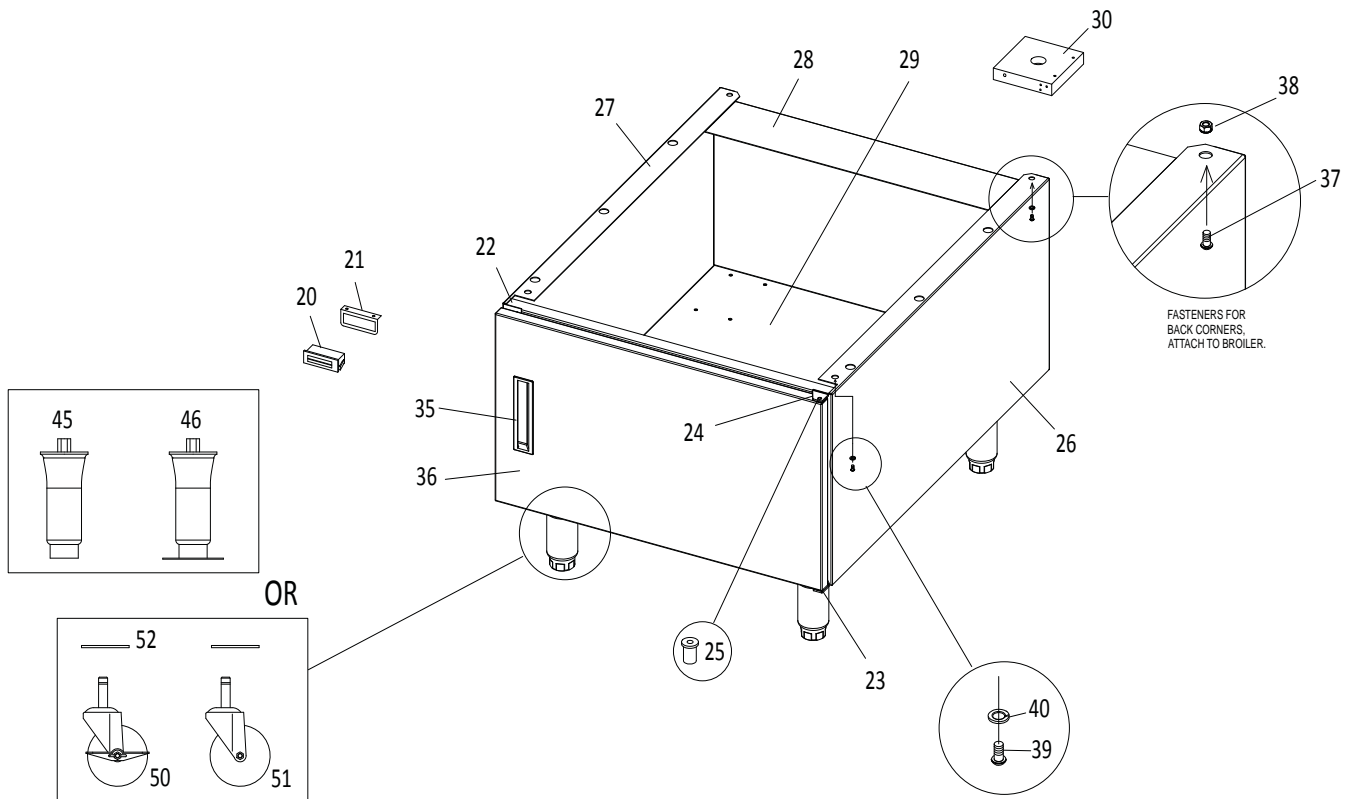

GARLAND PARTS IDENTIFICATION
GF SERIES GAS RANGE MATCH BROILER
models GF18/24/30/36-BRL

EQUIPMENT STAND COMPONENTS

ITEM	PART #	DESCRIPTION	QTY
EQUIPMENT STAND without CABINET - GF18/24/30/36-BRL			
1	4525807	Side Leg Assembly, Broiler with Legs	2
	4525808	Side Leg Assembly, Broiler with Casters	2
2	4525812	Front & Rear Sleeve Assembly - 18"	2
	4525813	Front & Rear Sleeve Assembly - 24"	2
	4525814	Front & Rear Sleeve Assembly - 30"	2
	4525815	Front & Rear Sleeve Assembly - 36"	2
3	G02954-1	2" Square Insert (for Stand with Legs)	4
4A	3018901	2" Plastic Square Insert (for Stand with Casters)	4
4B	3018801	NSF Caster without Brake (for Stand with Casters)	2
4C	3018800	NSF Caster with Brake (for Stand with Casters)	2
5	F86	Nut-1/4-20 W/Starwasher K-Lok	2
6	F111	Washer-1/4in Sae Steel Zinc Chr.	2
7	F192	Screw-1/4-20 x 1/2in Hex Cap S/S	2
8	F204	Bolt 3/8-16 X 1in Hex Cap S/S	2
9	F256	Lockwasher-3/8 S/S Split	2
10	F312	Lock Nut-10-24 K-Lock Steel	8
11	F35	Screw-10-24 x 3/8in Truss Hd Comb	8
12*	4525312	Assembly Instructions - Broiler Stand	1
EQUIPMENT STAND with CABINET - GF18/24/30/36-BRL			
20	078174-1	Magnetic Door Catch	1/Door
21	2131300	Magnetic Catch Support	1/Door
22	2525501	Front Channel - 18" Broiler Cabinet	1
	2525500	Front Channel - 24" Broiler Cabinet	1
	2525502	Front Channel - 30" Broiler Cabinet	1
	2525503	Front Channel - 36" Broiler Cabinet	1
23	2683298	Door Hinge Assembly Left	1/Door
24	2683299	Door Hinge Assembly Right	1/Door
25	078056-5	Flanged Bushing	2/Door
26	4525714	Side Right Broiler Cabinet	1
27	4525715	Side Left Broiler Cabinet	1
28	4525716	Back 18" Broiler Cabinet	1
	4525717	Back 24" Broiler Cabinet	1
	4525718	Back 30" Broiler Cabinet	1
	4525719	Back 36" Broiler Cabinet	1
29	4525721	Bottom 18" Broiler Cabinet	1
	4525722	Bottom 24" Broiler Cabinet	1
	4525723	Bottom 30" Broiler Cabinet	1
	4525724	Bottom 36" Broiler Cabinet	1
30	4525749	Base Corner Assembly	4
35	3031900	Storage Door Handle	1/Door
36	4525751	Door Assembly 18"/36" Broiler Cabinet - Complete	GF18 - 1 GF36 - 2
	4525752	Door Assembly 24" Broiler Cabinet - Complete	1
	4525753	Door Assembly 30" Broiler Cabinet - Complete	2

* NOT ILLUSTRATED

RECOMMENDED STOCK PARTS