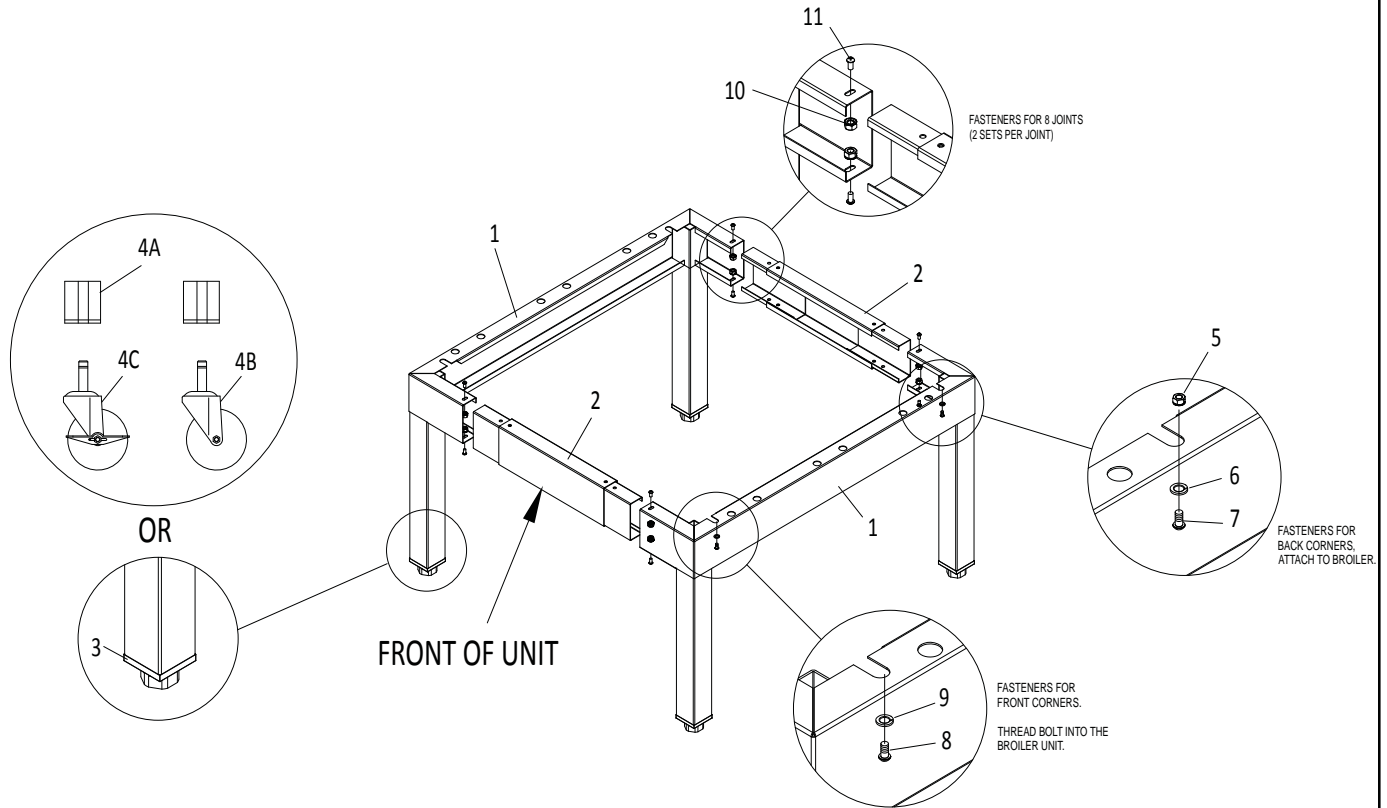

GARLAND PARTS IDENTIFICATION
GF SERIES GAS RANGE MATCH BROILER
models GF18/24/30/36-BRL

EQUIPMENT STAND COMPONENTS

ITEM	PART #	DESCRIPTION	QTY
EQUIPMENT STAND without CABINET - GF18/24/30/36-BRL			
1	4525807	Side Leg Assembly, Broiler with Legs	2
	4525808	Side Leg Assembly, Broiler with Casters	2
2	4525812	Front & Rear Sleeve Assembly - 18"	2
	4525813	Front & Rear Sleeve Assembly - 24"	2
	4525814	Front & Rear Sleeve Assembly - 30"	2
	4525815	Front & Rear Sleeve Assembly - 36"	2
3	G02954-1	2" Square Insert (for Stand with Legs)	4
4A	3018901	2" Plastic Square Insert (for Stand with Casters)	4
4B	3018801	NSF Caster without Brake (for Stand with Casters)	2
4C	3018800	NSF Caster with Brake (for Stand with Casters)	2
5	F86	Nut-1/4-20 W/Starwasher K-Lok	2
6	F111	Washer-1/4in Sae Steel Zinc Chr.	2
7	F192	Screw-1/4-20 x 1/2in Hex Cap S/S	2
8	F204	Bolt 3/8-16 X 1in Hex Cap S/S	2
9	F256	Lockwasher-3/8 S/S Split	2
10	F312	Lock Nut-10-24 K-Lock Steel	8
11	F35	Screw-10-24 x 3/8in Truss Hd Comb	8
12*	4525312	Assembly Instructions - Broiler Stand	1
EQUIPMENT STAND with CABINET - GF18/24/30/36-BRL			
20	078174-1	Magnetic Door Catch	1/Door
21	2131300	Magnetic Catch Support	1/Door
22	2525501	Front Channel - 18" Broiler Cabinet	1
	2525500	Front Channel - 24" Broiler Cabinet	1
	2525502	Front Channel - 30" Broiler Cabinet	1
	2525503	Front Channel - 36" Broiler Cabinet	1
23	2683298	Door Hinge Assembly Left	1/Door
24	2683299	Door Hinge Assembly Right	1/Door
25	078056-5	Flanged Bushing	2/Door
26	4525714	Side Right Broiler Cabinet	1
27	4525715	Side Left Broiler Cabinet	1
28	4525716	Back 18" Broiler Cabinet	1
	4525717	Back 24" Broiler Cabinet	1
	4525718	Back 30" Broiler Cabinet	1
	4525719	Back 36" Broiler Cabinet	1
29	4525721	Bottom 18" Broiler Cabinet	1
	4525722	Bottom 24" Broiler Cabinet	1
	4525723	Bottom 30" Broiler Cabinet	1
	4525724	Bottom 36" Broiler Cabinet	1
30	4525749	Base Corner Assembly	4
35	3031900	Storage Door Handle	1/Door
36	4525751	Door Assembly 18"/36" Broiler Cabinet - Complete	GF18 - 1 GF36 - 2
	4525752	Door Assembly 24" Broiler Cabinet - Complete	1
	4525753	Door Assembly 30" Broiler Cabinet - Complete	2

* NOT ILLUSTRATED

RECOMMENDED STOCK PARTS