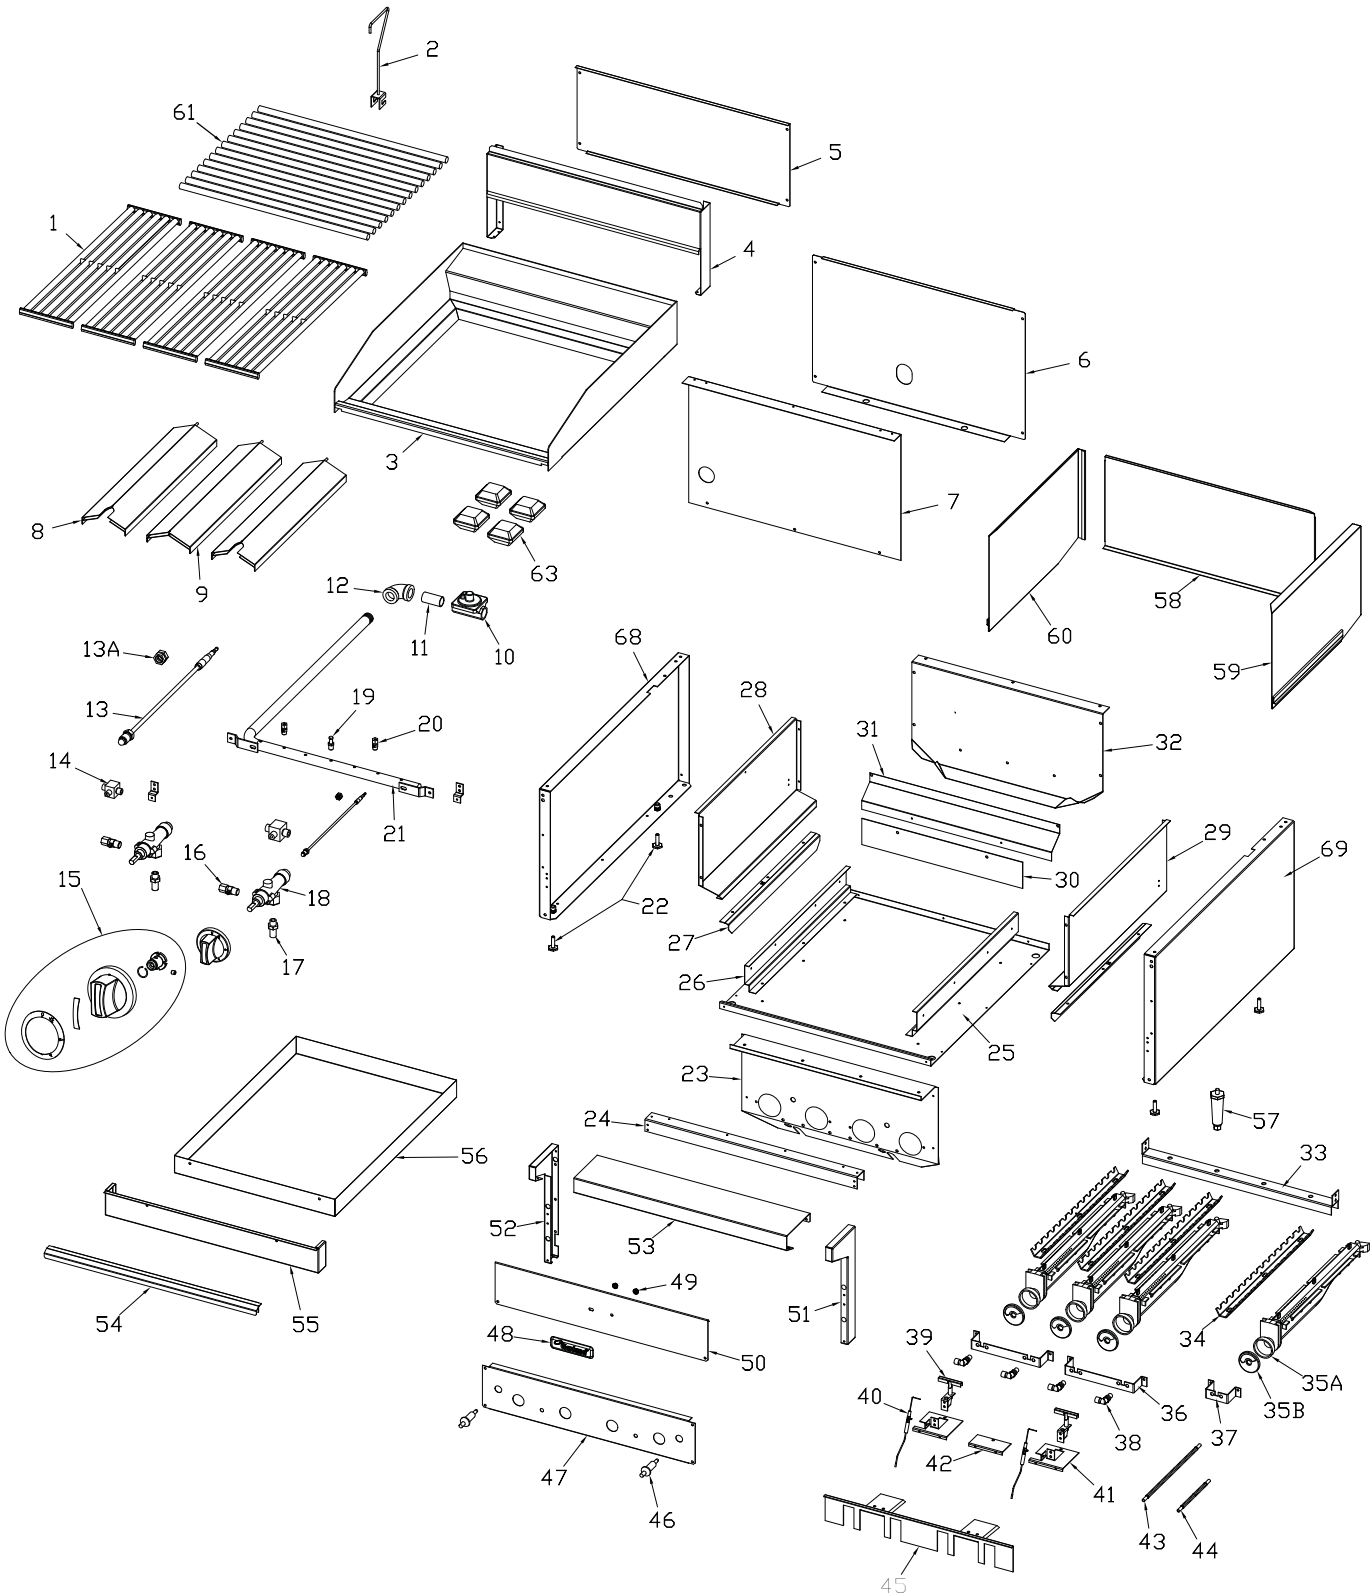

Rating Plate Location / Model & Serial# Interpretation	5
Broiler Components	6
Equipment Stand - GF18 / 24 / 30 / 36 Gas Range Match Broiler	10
Critical & Recommended Stock Parts List	14
Revision History.....	15

Blank Page

Rating Plate Location

The Rating Plate is affixed to the front edge of the chassis bottom, behind the front kick panel.

Model Code Interpretation

GF Series Gas Range Match Broiler Models:

GF18-BRL GF24-BRL GF30-BRL GF36-BRL

Serial# (Year/Month Information)

The Serial Number is **13 Digits** long and is stamped on the Rating Plate.

BROILER COMPONENTS

GF Range Match Broiler

GARLAND PARTS IDENTIFICATION
GF SERIES GAS RANGE MATCH BROILER models GF18/24/30/36-BRL