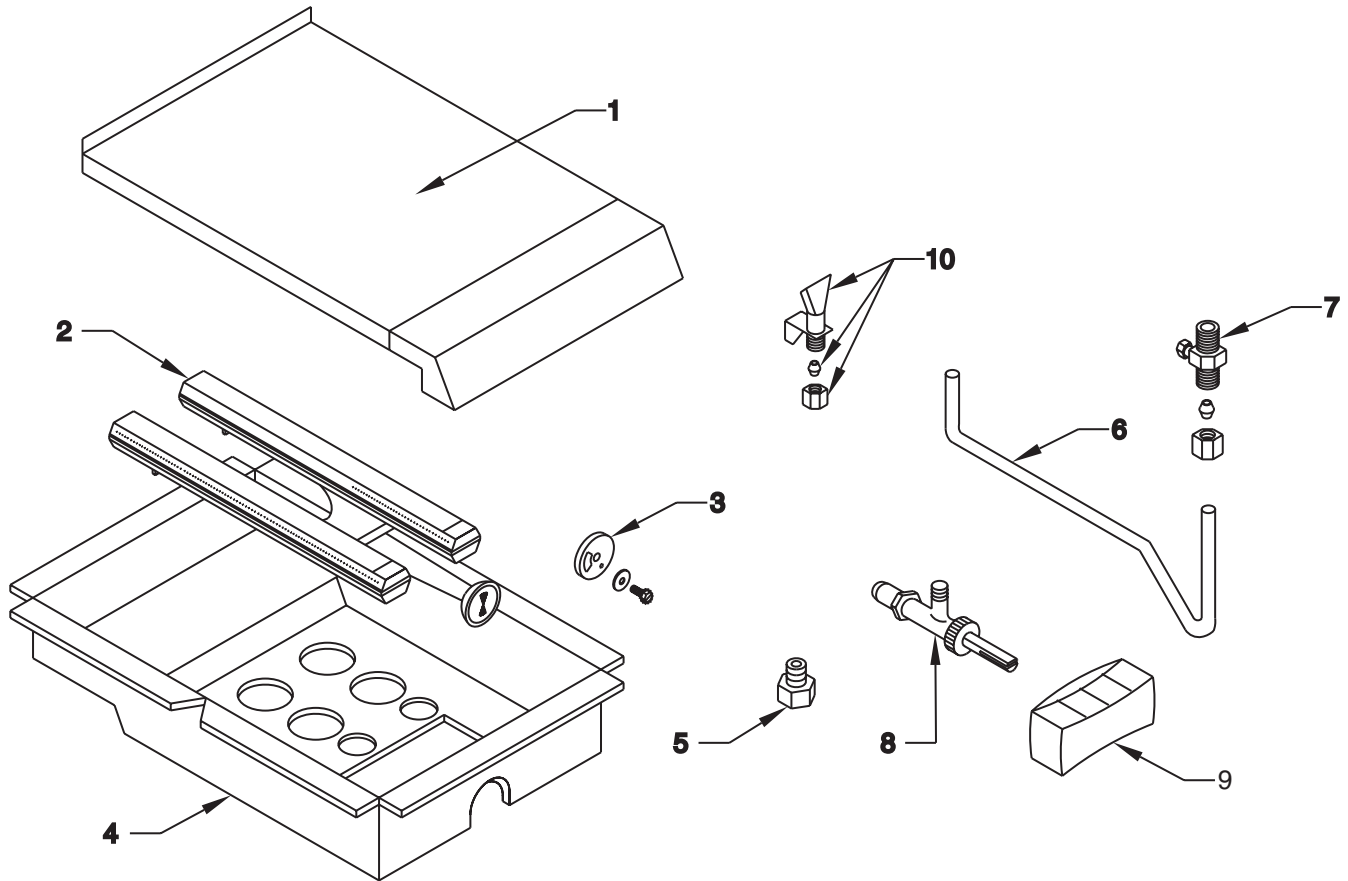

FASTENERS	
F158	
F43