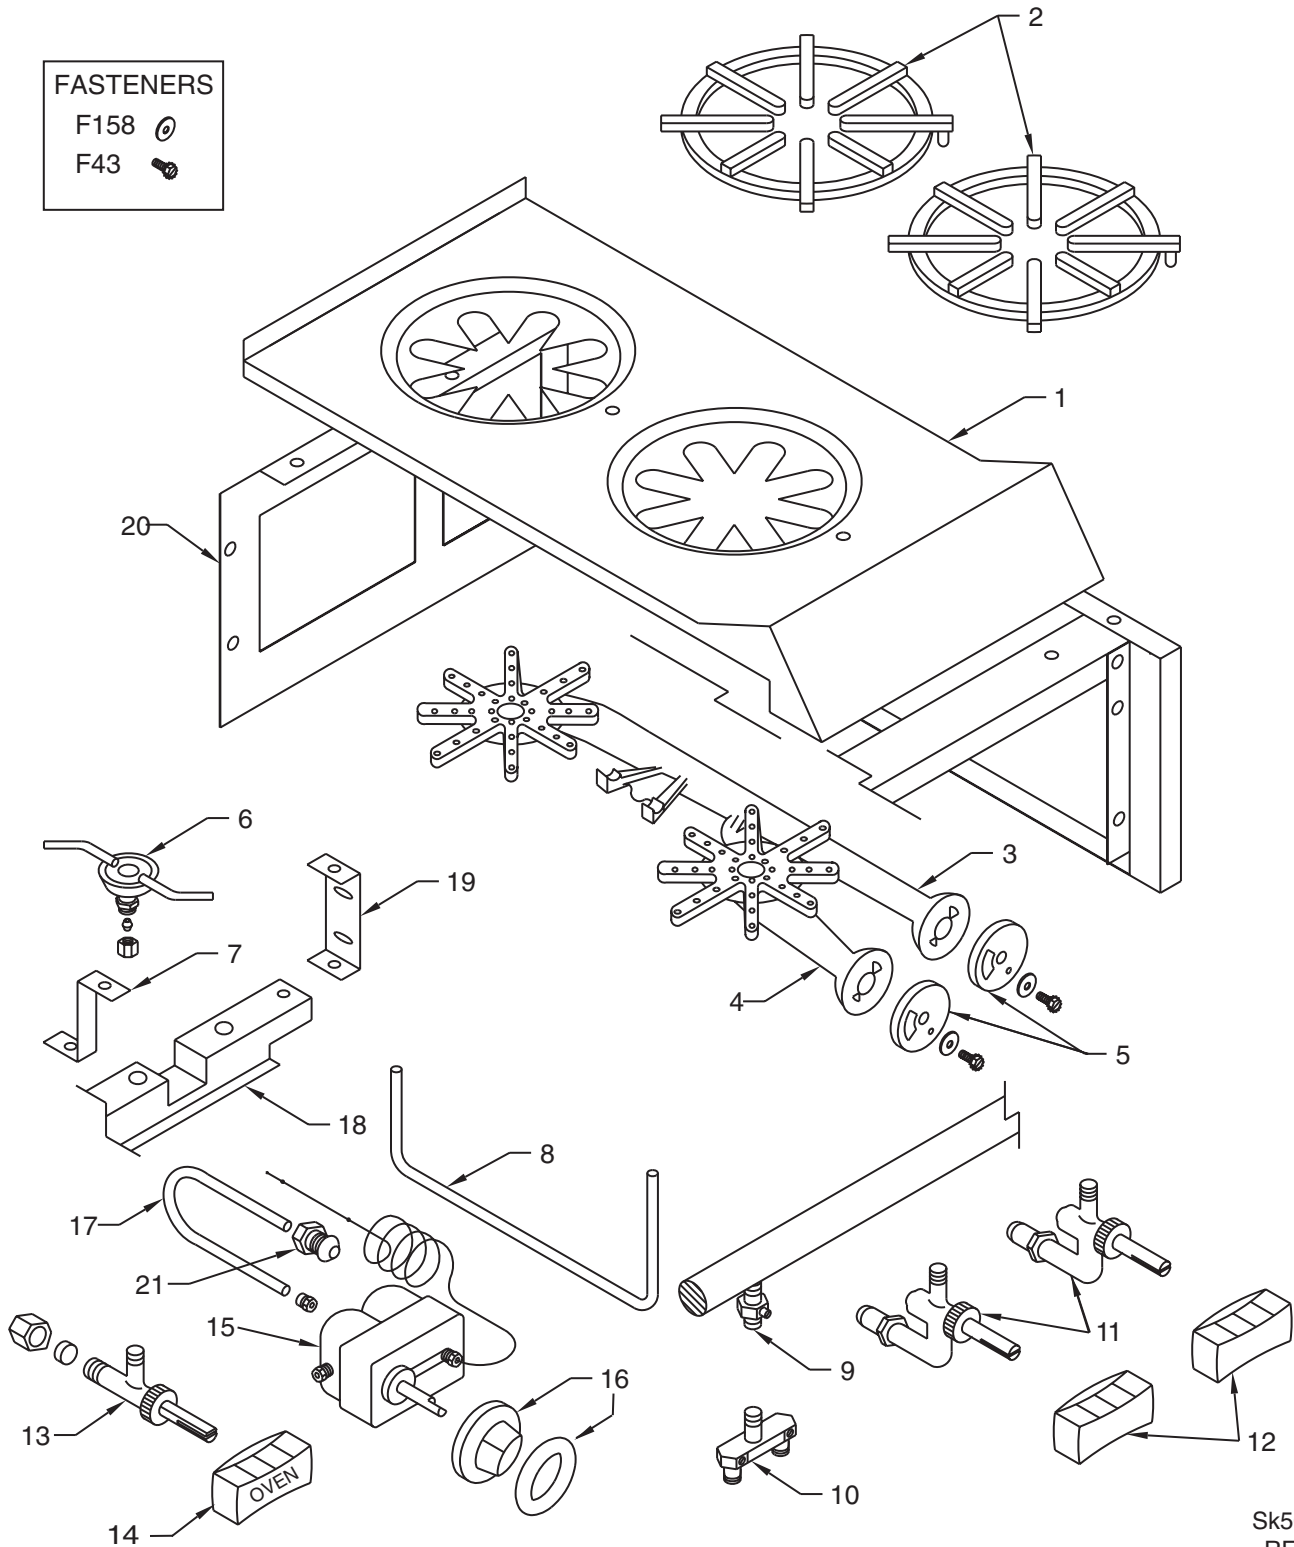

GARLAND PARTS IDENTIFICATION

G280 Series Ranges

Oven

ITEM	PART #	DESCRIPTION	QUANTITY PER OVEN		
			20"	26"	RC BASE
49	1472300	Top Insulation 28x23x2	1	1	1
50	1472200	Side Insulation	2	2	2
51	1081107	Body Side L/H Painted	1	1	1
	1081109	Body Side L/H S/S	1	1	1
	1081100	Body Side R/H Painted	1	1	1
	1081104	Body Side R/H S/S	1	1	1
52	1368700	Burner Box Bottom	1	1	1
	1392200	Burner Box Bottom	1	1	1
	1080915	Burner Box Bottom	1	1	1
53	1082700	Harness Ring	2	2	2
54	1083001	Trunnion Support	2	2	2
Items 55 To 64 Are Available As Assembly # CK2485801					
55	2485801	Motor (Effective 11/1/90)	1	1	1
56	1311400	Motor Pocket (Effective 11/1/90)	1	1	1
57	1309072	Cera Blanket (Effective 11/1/90)	1	1	1
58	1669100	Motor Pocket Insulation Board (Effective 11/1/90)	1	1	1
59	1311300	Motor Mount Plate (Effective 11/1/90)	1	1	1
60	G02952-01P	Blower Wheel (Effective 11/1/90)	1	1	1
61	2395999	Air Baffle GCE (Effective 11/1/90)	1	1	1
62	1361299	Air Baffle Support (Effective 11/1/90)	2	2	2
63	1031901	Thumb Screws (Effective 11/1/90)	2	2	2
64	1014500	Blower Inlet Cover (Effective 11/1/90)	1	1	1
65	1019010	Pressure Regulator Nat	1 - Per Range		
	2127500	Pressure Regulator LP	1 - Per Range		

* NOT ILLUSTRATED

RECOMMENDED STOCK PARTS

FASTENERS
F158
F43

Sk5001
REV 0
GPS99-G280-Open Top