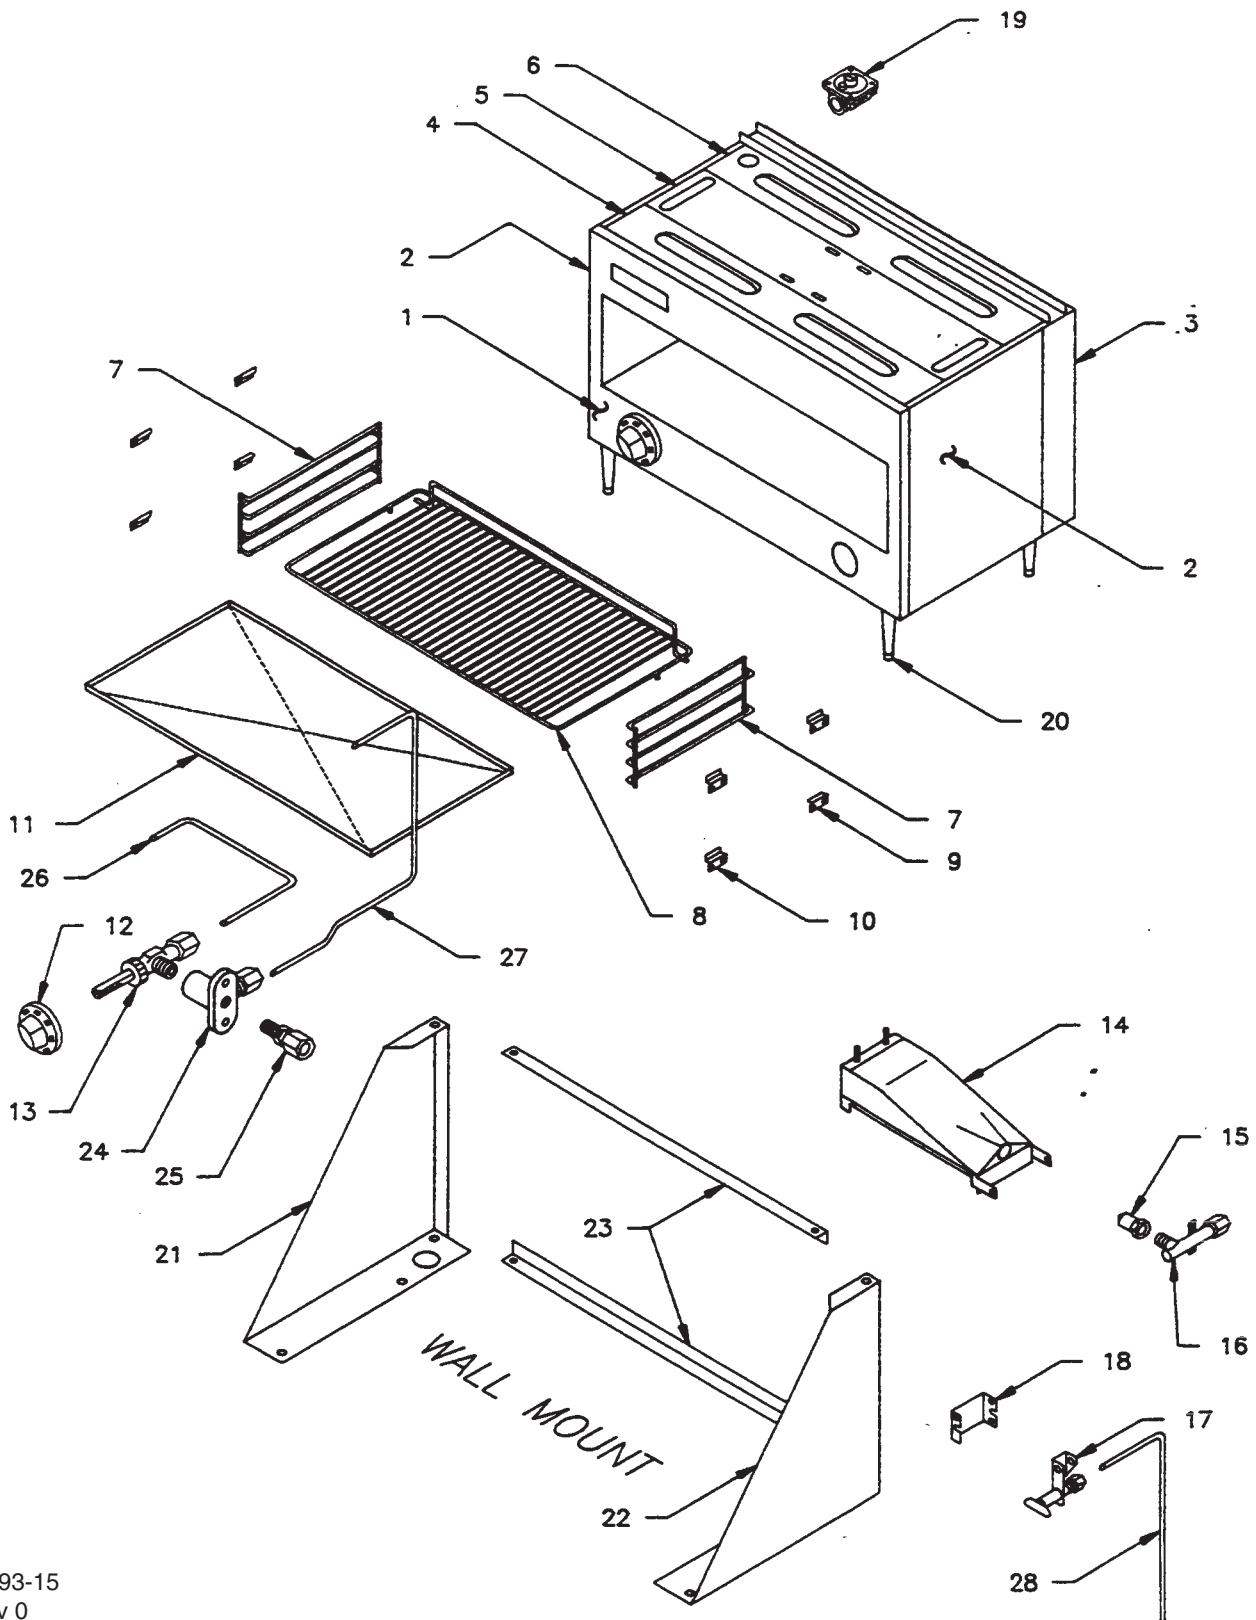

GARLAND PARTS IDENTIFICATION

GCM Infra-Red Cheesemelter

Exterior and Functional Components

ITEM	PART #	DESCRIPTION	MODEL						
			QUANTITY						
			2C	2W	3C	3W	24-280	36-380	34-40
1	1375900	Front Panel 24"	1	1			1		
	1375901	Front Panel			1	1		1	1
2	1376700	Side Panel RT/LT GG	2	2	2	2	2	2	2
	1376701	Side Panel RT/LT SS	2	2	2	2	2	2	2
3	1377000	Body Side Filler RT GG	1	1	1	1			
	1377001	Body Side Filler LT GG	1	1	1	1			
	1377002	Body Side Filler RT SS	1	1	1	1			
	1377003	Body Side Filler LT SS	1	1	1	1			
4	1376200	Main Top Front AZ	1	1			1		
	1376201	Main Top Front SS	1	1			1		
	1036700	Main Top Front SS			1	1		1	
	1036707	Main Top Front							1
5	1376202	Main Top Center 24"	1	1			1		
	1036702	Main Top Center			1	1		1	1
6	1376203	Main Top Back	1	1			1		
	1036702	Main Top Back			1	1		1	1
7	9004000	Rack Guide RT/LT	2	2	2	2	2	2	2
8	9003900	Rack 24" (15 x 20 1/8)	1	1			1		
	9003901	Rack 34" (15 x 30 1/4)			1	1		1	1
9	1317601	Rack Guide Hold Down	2	2	2	2	2	2	2
10	1317600	Rack Guide Clip	6	6	6	6	6	6	6
11	1376400	Crumb Tray 21"	1	1			1		
	1376401	Crumb Tray 31"			1	1		1	1
12	1314002	Dial Use G02716-2	1	1	2	2	1	2	2
	1314102	Insert Use G02725-2	1	1	2	2	1	2	2
13	1038300	Hi-Lo Valve Use G01410-1	1	1	2	2	1	2	2
14	1035103	Burner 2/87 to 6/88	1	1	2	2	1	2	2
	1542700	Burner 6/88 to 11/90	1	1	2	2	1	2	2
	1035103	Burner 11/90 to Present	1	1	2	2	1	2	2
15	1037751	Orifice Natural Use M8-51	1	1	2	2	1	2	2
	1037756	Orifice Propane Use M8-56	1	1	2	2	1	2	2
16	1037796	Orifice Fitting Assy Nat	1	1	2	2	1	2	2
	1037797	Orifice Fitting Assy Pro	1	1	2	2	1	2	2
17	1093299	Pilot Burner Nat Use G03554-1	1	1	2	2	1	2	2
	1093298	Pilot Burner Pro Use G03554-2	1	1	2	2	1	2	2
18	1376100	Pilot Bracket	1	1	2	2	1	2	2
19	1019003	Regulator Nat	1	1	1	1	1	1	1
	1019011	Regulator Pro	1	1	1	1	1	1	1
20	1196301	Appliance Leg 4"	4		4				
21	1377703	Wall Mount Bracket LT GG		1		1			
	1377701	Wall Mount Bracket LT SS		1		1			
22	1377702	Wall Mount Bracket RT GG		1		1			
	1377700	Wall Mount Bracket RT SS		1		1			
23	1377704	Angle Bracket 24"		2					
	1377705	Angle Bracket 34"				2			

* NOT ILLUSTRATED

RECOMMENDED STOCK PARTS