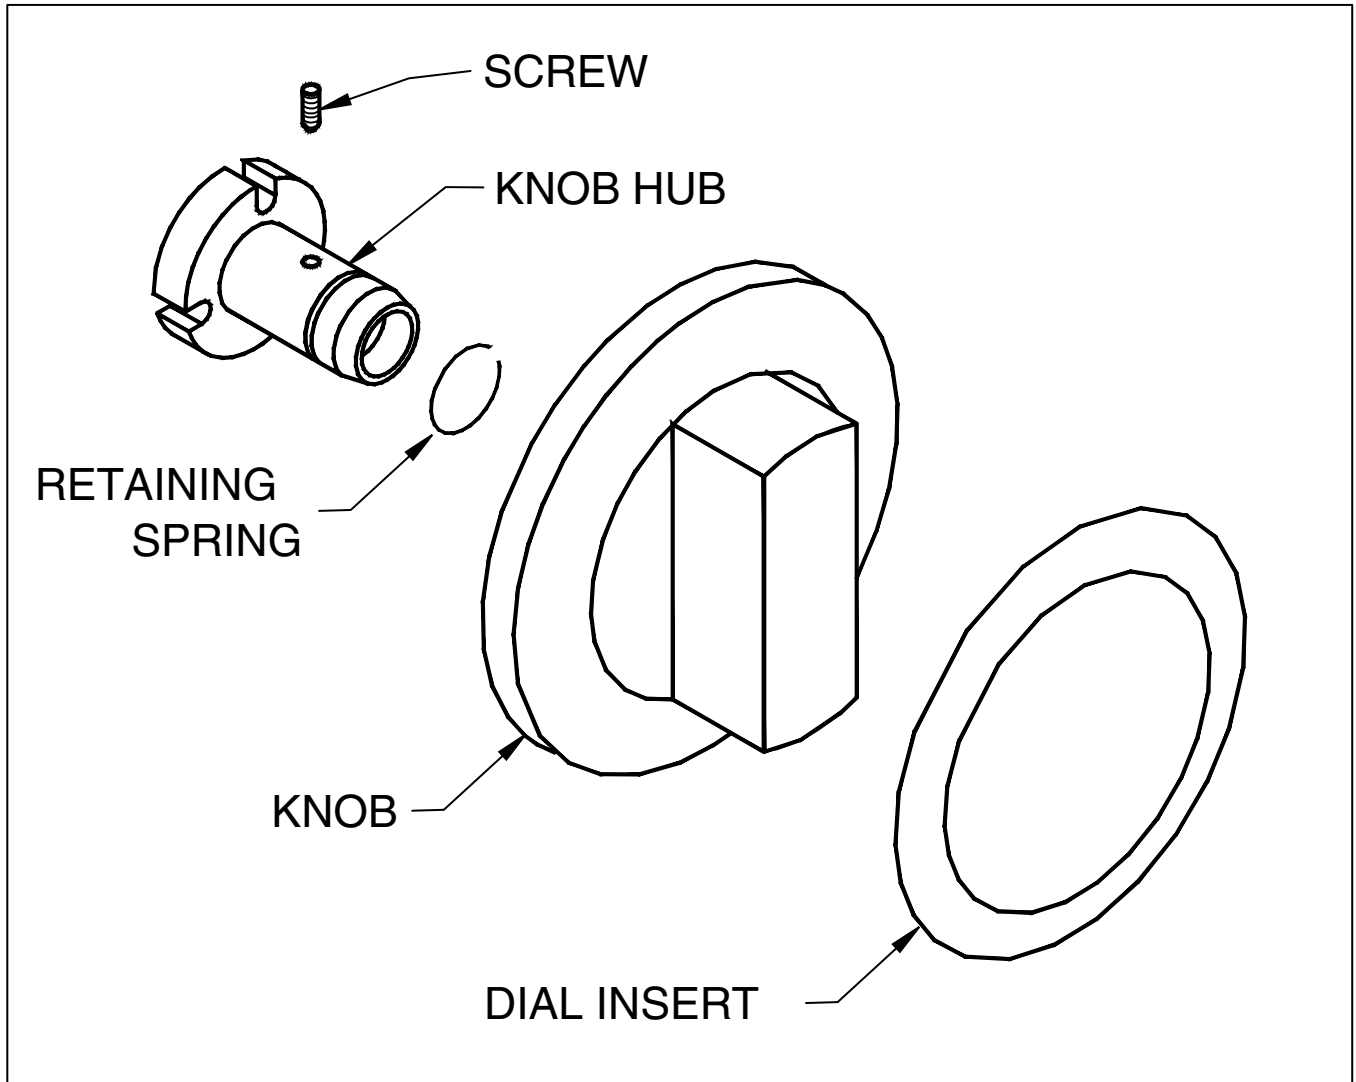

* NOT ILLUSTRATED

RECOMMENDED STOCK PARTS

GARLAND PARTS IDENTIFICATION

MIR34L Series

Gas Infra-Red Salamander Broiler

ITEM	PART #	DESCRIPTION	QUANTITY
44	2601300	Grease Tray Up to 12/17/01	1
	2601301	Grease Tray From 12/17/01	1
45	4512124	Knob Kit Hi/Low Valve More Information on Page #7	1
46	G01435-1	Elbow Flanged	2
47	G01410-1	Valve Hi-Lo 1/4 NPT to 7/16 CC	2
48	G01471-1-8	7/16 Steel Tubing x 8.937"	1
49	G01472-1-8	7/16 Steel Tubing x 8.937"	1
50	G01473-1-81	7/16 Steel Tubing x16.312"	1
51	G01472-1-82	7/16 Steel Tubing x 16.312"	1
52	G01243-1	Fitting	2
53	G6809	Valve Pilot	2
54	GM320	1/4 Aluminum Tubing x 18"	2
55	G01476-1	1/2" NPT Tee	1
56	G01569-1	1/2" to 1/4" NPT Reducer	2
57	G01474-2	1/2" NPT Elbow	1
58	G01412-01-8	Manifold Assy	1
59	1815602	Pilot Bracket LH/RH	2
60	1806601 NAT	NAT IR SAL Pilot Burner Assy	2
	1806602 LP	LP IR SAL Pilot Burner Assy	2
61	G01475-1	Elbow-Street 1/2" NPT 90 DEG	1
62	G01411-XX	Orifice Fitting Holder	2
63	G01411-48	Orifice Fitting #48 Nat	2
	G01411-55	Orifice Fitting #55 LP	2
64A	CK117	Burner Assembly	2
64B	9100300	Brass Eyelet	2
65	G01477-1	Nipple 1/2" NPT x12 3/4" Raw	
66	2127503	Regulator Nat	1
	2127500	Regulator LP	1
67	1038704	Main Front S/S MIR34L	1
68	2567800	MSR16 Front Panel	1
69	G01384-01-61	Valve Housing R/H Assembly	1
	G01384-01-62	Valve Housing L/H Assembly	1
70	1819001	Salamander Grease Shield	1
71	2582398	Bracket Upright Assy L/H	1
	2582399	Bracket Upright Assy R/H	1
72	2584500	Upright Veneer MIR-34L	2
73	2588601	Strip Filler R/H	1
74	2588600	Strip Filler L/H	1
75	G01918-5	Bushing 3/4 to 1/2 NPT Brass	1

* NOT ILLUSTRATED

RECOMMENDED STOCK PARTS

KNOB REPLACEMENT GUIDE						
KIT NUMBER	DESCRIPTION	REPLACEMENT KIT CONTENTS				
		KNOB PART NUMBER	HUB PART NUMBER	DIAL INSERT PART NUMBER	HUB RETAINING SPRING	SET SCREW
4512124	KNOB KIT, Hi - Low Valve	3043100	3043200	2225300	3043300	F561, F562