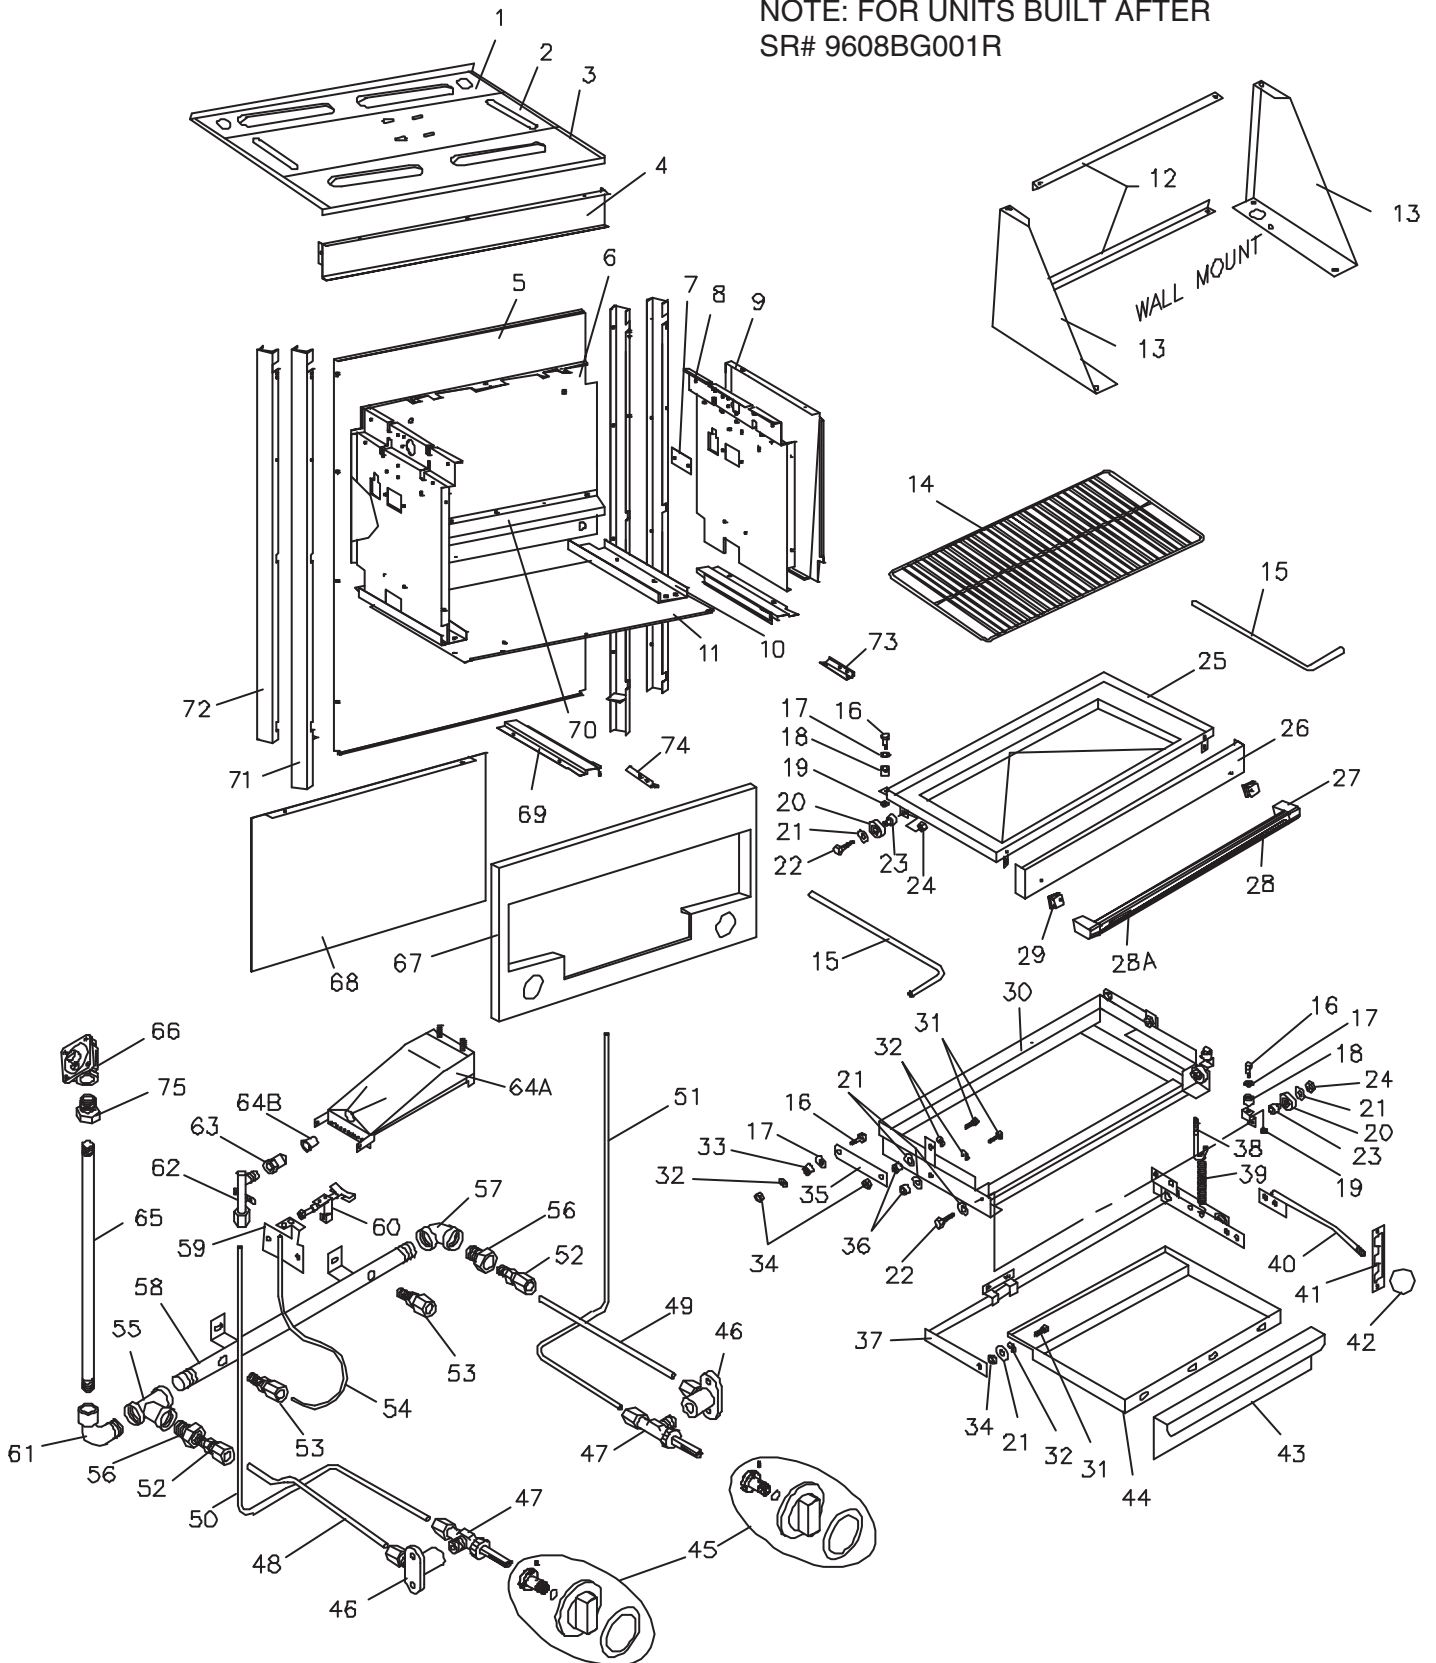

Contents:

Gas Infra-Red Salamander Broiler Page 4
Knob and Insert Page 7
Revision History Page 8

NOTE: FOR UNITS BUILT AFTER
SR# 9608BG001R

SK3403.dwg

GARLAND PARTS IDENTIFICATION

MIR34L Series

Gas Infra-Red Salamander Broiler

ITEM	PART #	DESCRIPTION	QUANTITY
1	G01377-1-6	Main Top Back	1
2	G01376-1-6	Main Back Center	1
3	G01375-1-6	Main Top Front	1
4	G01391-1-6	Front Brace	1
5	G6704-34-7	Main Back 34"	1
6	2584000	Flue Back	1
7	G01372-1-6	Orifice Fitting Cover	2
8	2584100	Side Liner R/H	1
	2584101	Side Liner L/H	1
9	G01392-1-91	Main Side R/H	1
	G01392-1-92	Main Side L/H	1
10	G01378-01-61	R/H Bottom Assembly	1
	G01378-01-62	L/H Bottom Assembly	1
11	2540800	Bottom Cover	1
12	G01467-1-5	Angle Bracket	2
13	G01400-1-91	Bracket R/H	1
	G01400-1-92	Bracket L/H	1
14	1347200	Salamander Rack	1
15	1387200	Protecting Rod	2
16	1031301	Broiler Rack Roller Pin	4
17	1031302	Rack Roller Wire Spacer	4
18	1035400	Double Row Unground Bearing	4
19	F76	1/4-20 UNC Nut	4
20	G01244-1	Bearing	4
21	F112	3/8" Flat Washer	4
22	G6424	Leveling Bolt	4
23	G01247-3	Rear Bushing	4
24	F78	3/8"-16 Nut	4
25	1037286	Rack Frame Weld Assy	1
26	1819101	Rack Handle Front	1
27	2559100	Door Handle End RT	1
	2559101	Door Handle End LT	1
28	2193100	Door Handle Bar	1
28A	1592007	Handle Overlay	1
29	2580600	Door Handle End Insert	2
30	1342596	Rack Frame Assy	1
31	F40	1/4-20 x 3/4" LG.Hex Bolt	4
32	F111	1/4" Flat Washer	4
33	G01247-3	Rear Bushing	4
34	F76	1/4-20 Nuts	4
35	1342099	Upper Arm Assembly	2
36	1031300	Broiler Rock Roller Bushing	4
37	1342499	Lever Assy	1
38	9004701	Oven Door Spring Hook	1
39	1005803	Springs	1
40	1342198	Handle Assy N/C Plate	1
41	1341800	Face Plate	1
42	1039603	Gray Ball Knob	1
43	2540700	Grease Tray Front	1