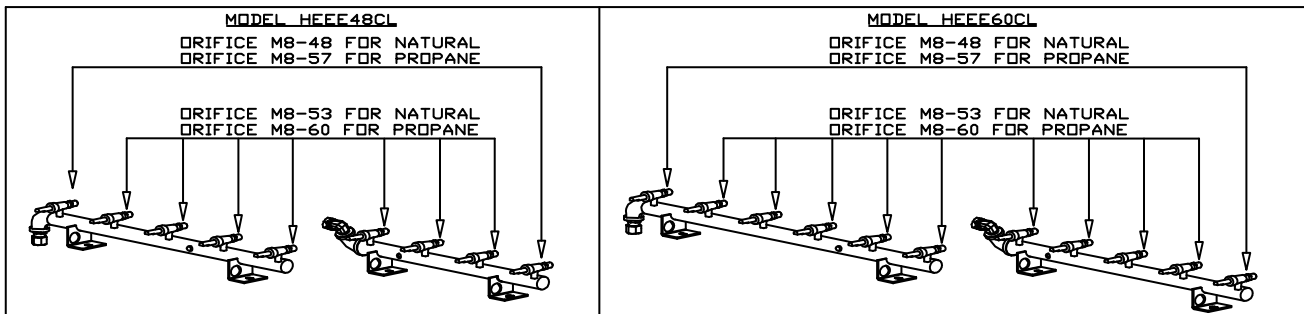

* NOT ILLUSTRATED

RECOMMENDED STOCK PARTS