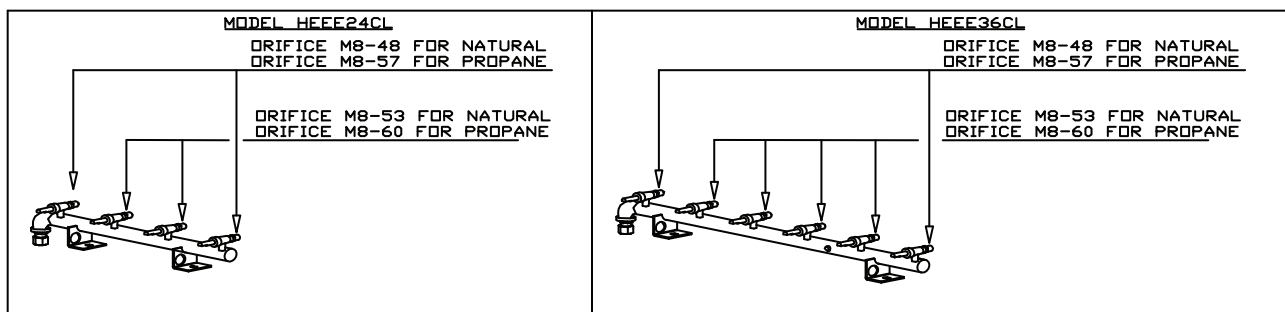

GARLAND PARTS IDENTIFICATION
High Efficiency Broiler - Models HEEE24/36CL

ITEM	PART NO.	DESCRIPTION	QUANTITY		CRITICAL
			HEEE24CL	HEEE36CL	
47	4522657	Comp Straight 1/2" Pipe, 1/2" Tube, 50915K327	2	2	
48	4524799	Weldment Tail Pipe	1	1	
49	4522668	Gas Tubes Straight Lengths, 2"	1	1	
50	4522686	Connector 3/8 Pipe x 1/2 CC	3	3	
51	G01447-4	1/2 Socket Pipe Plug 50NPP	1		
	G01747-4	1/2 Socket Pipe Plug 50NPP		1	
53	26878XX	Valve Brass Orifice	4	6	C
53A*	M8-48	Orifice Natural Gas	2	2	C
	M8-53	Orifice Natural Gas	2	4	C
53B*	M8-57	Orifice LP	2	2	C
	M8-60	Orifice LP	2	4	C
54	G01479-3	3/4 X 1/2 Red Elbow - 44605K419	1	1	
56	4525583	Mount Bracket, Spark Module	1	1	
57A	4525444	Module, Spark Ignition - 4 Burners	1		C
57B	4525445	Module, Spark Ignition - 6 Burners		1	C
58	4522665	Gas Tube, 5 Burner 1/2 OD	1	1	
59	4522486	Grate Support, 2 Grate	2		
	4522487	Grate Support, 3 Grate		2	
62	4521194	Gas Valve 3-8 Opt	1	1	
65	G01500-1	Ground Lug	1	1	
66	G03883R	Thermoflex Insulation Sleeve - Electrode (Sold by foot) 3" Required per each Electrode	4	6	C
67*	4523398	Power Cord	1	1	
68*	2490500	Power Cord Strain Release	1	1	
71	1019012	3/4" Natural Gas Regulator 5" WC	1	1	C
	1019011	3/4" LP Regulator 10" WC	1	1	C
73	4522507	Manifold Assembly	1		
	4522509	Manifold Assembly		1	
74	4523455	Cover Smocker	3	3	
75*	4525624	Wire Package HEE24 - 120VAC (Complete)	1		
76*	4525625	Wire Package HEE36 - 120VAC (Complete)		1	

* NOT ILLUSTRATED

RECOMMENDED STOCK PARTS