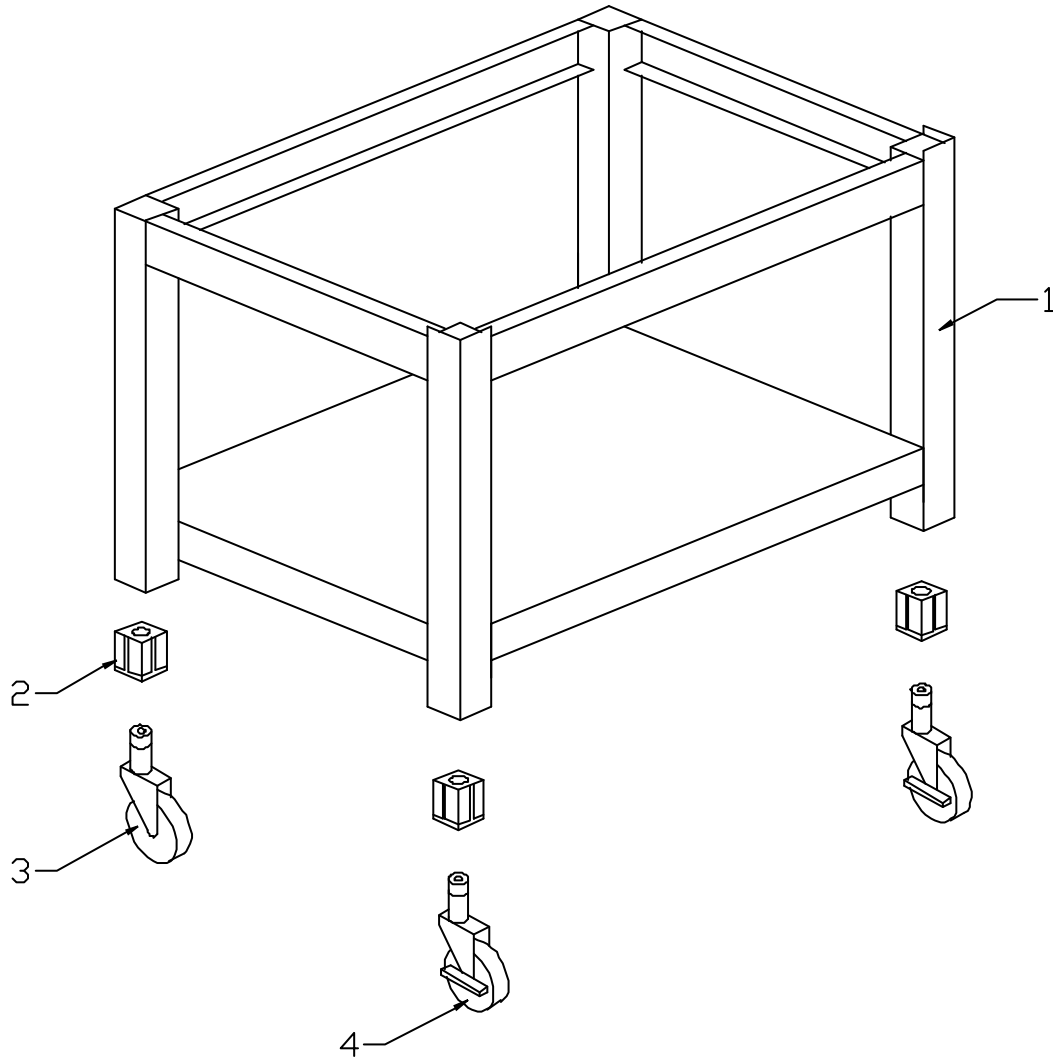

ITEM #	PART #`	DESCRIPTION	QUANTITY
1	N/A	24", 36", 48" 60" Optional Stand	1
2	1236103	2" Square Housing Insert	4
3	1637701	Caster, 2" Swivel W/O Brake, Internal Thread Stem	4
4	1637700	Caster, 2" Swivel W/Brake, Internal Thread Stem	4