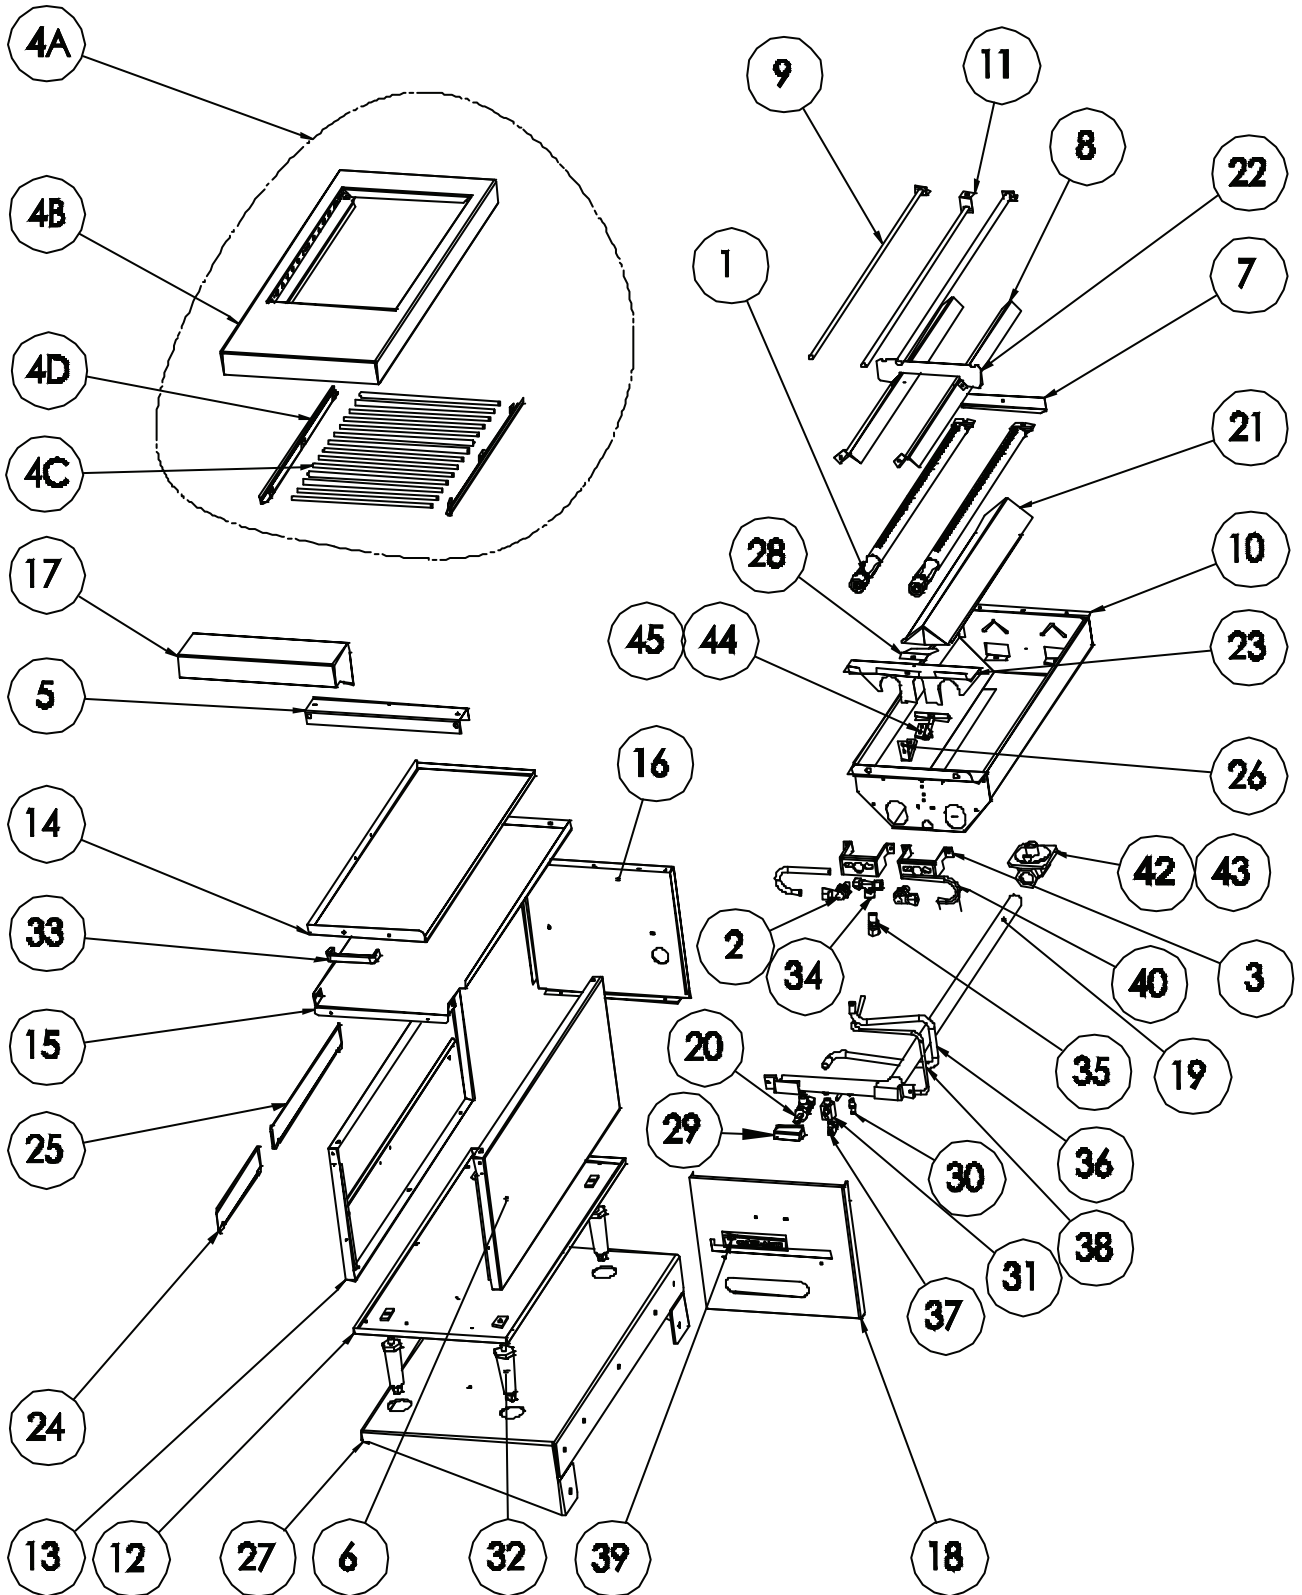

FAJITA PAN HEATER
MODEL: FPH12

PARTS LIST

Toll Free Phone, (US & Canada): (800) 427-6668

Toll Free Fax, (US & Canada): (800) 361-7745

<http://www.garland-group.com>

FAJITA PAN HEATER
MODEL: FPH12

Contents:

Fajita Pan Heater - Model: FPH12..... Page 4
Revision History..... Page 6

Fajita Pan

GARLAND PART IDENTIFICATION
FAJITA PAN HEATER MODEL: FPH12

ITEM	PART #	DESCRIPTION	QUANTITY
1	4521433	Burner FPH12	2
2	2431900	Orifice Fitting	2
3	2617400	Orifice Supt - Grid Stw	2
4A	4521432	Main Top Assy	1
4B	4521429	Main Top	1
4C	4521428	Fajita Pan Support	14
4D	4521427	Rod Stop	2
5	4521426	Front Channel	1
6	4521425	Body Side Rt	1
7	4521424	Burner Hold Down	1
8	4521423	Burner Shield	2
9	4521422	Rod Support Assy	2
10	4521419	Burner Box	1
11	4521418	Burner Guard Assy	1
12	4521415	Main Bottom Assy	1
13	4521414	Body Side Lt	1
14	4521413	Crumb Tray	1
15	4521412	Drawer Slide	1
16	4521411	Back	1
17	4521410	Front Top	1
18	4521409	Valve Panel	1
19	4521399	Manifold Assy.	1
20	3043700	Oven Valve	1
21	4521408	Debris Diverter	1
22	4521407	Rod Support	1
23	4521406	Secondary Shield	1
24	4521405	Patch	1
25	4521404	Patch	1
26	4521403	Pilot Brkt	1
27	4521402	FPH Shelf	1
28	4521401	Pilot Shield	1
29	1089100	Knob (Open Burner)	1
30	G02251-1	Pressure Test Spigot	1
31	G03601-1	Valve Shut Off 1/4 Turn	1
32	078109-2	4 In Adjustable Leg	4
33	3041000	Handle	1
34	4521400	Female Branch Tee 3/8 Tube To 1/4 Pipe	1
35	G01243-1	Straight Connector 7/16	1
36	4521430	7/16 Pipe Valve To Tee	1
37	G03674-3	1/4 Gum Valve 90Deg	1
38	4521431	1/4 Tube Gum Valve To Pilot	1
39	3077101	Small Plate	1
40	4521550	3/8 Tube T To Orif Fit.	1
42	2127500	Regulator Pro 10 In W/C	1
43	2127503	Regulator Nat 6.0 In W/C	1
44	2206400	Pilot Assy Nat	1
45	2206401	Pilot Assy Pro	1