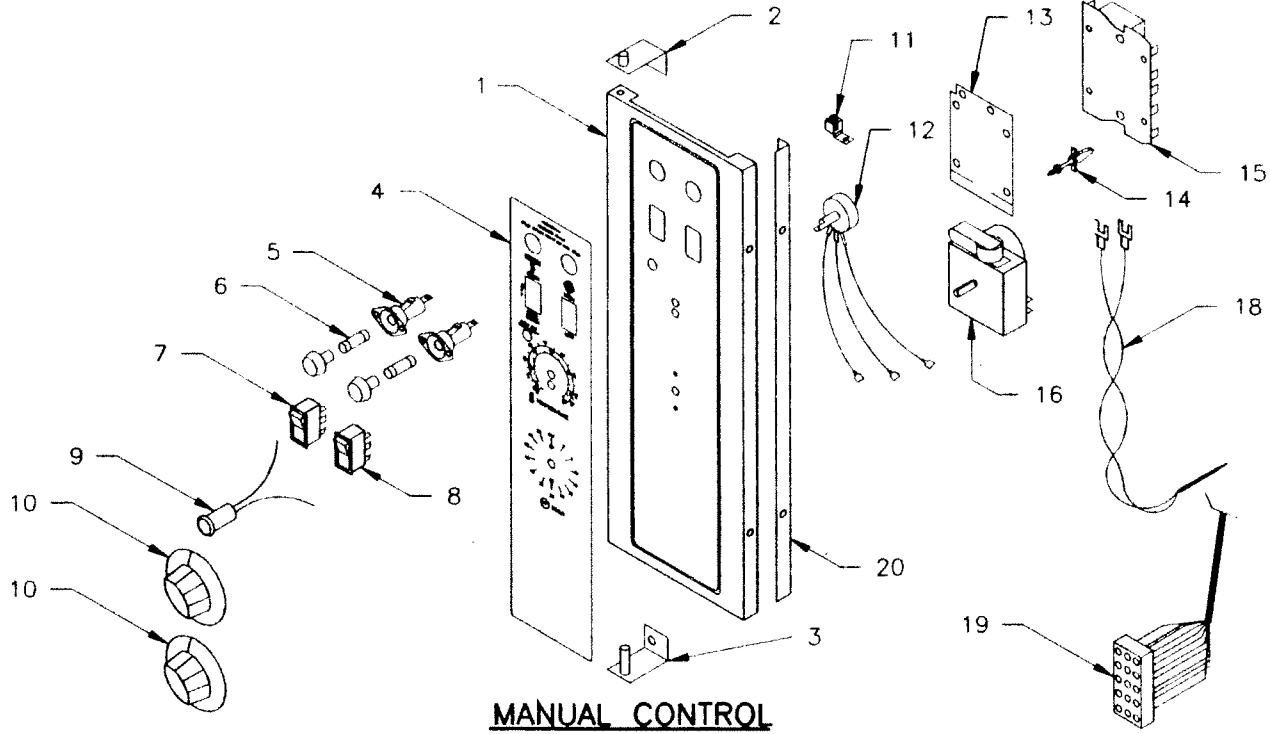

MCO-E-5
CONTROL PANEL

<u>ITEM</u>	<u>PART #</u>	<u>DESCRIPTION</u>	<u>QTY</u>
1	1766799	Control Panel	1
2	1382502	Control Panel Bracket - Top	1
3	1382597	Control Panel Bracket - Bottom	1
4	1769601	Overlay - Manual Controls	1
	1769606	Overlay - 8 Set Point Controls	1
5	1774101	Fuse Holder	2
6	1130108	Fuse - 10 AMP	2
7	1019207	Rocker Switch - 3 Position	1
8	1019209	Rocker Switch - 2 Position	1
9	1765901	Indicator Light - Red - 240V	1
10	1765802	Knob	2
11	1028402	Ground Lug	1
12	1773601	Potentiometer - Manual Controls	1
13	1766901	Thermostat Bracket - Top - Manual Controls	1
14	1767901	Nylon PCB Spacer	4
15	1773503	Temperature Controller	1
16	1285701	Timer - 1 Hour - 230V - 50/60 HZ	1
17	1773502	8 Set Point Control	1
18	1773501	Temperature Probe with 36" Leads	1
19	1771508	Wire Harness	1
20	1382503	Control Panel Bracket - Side	1