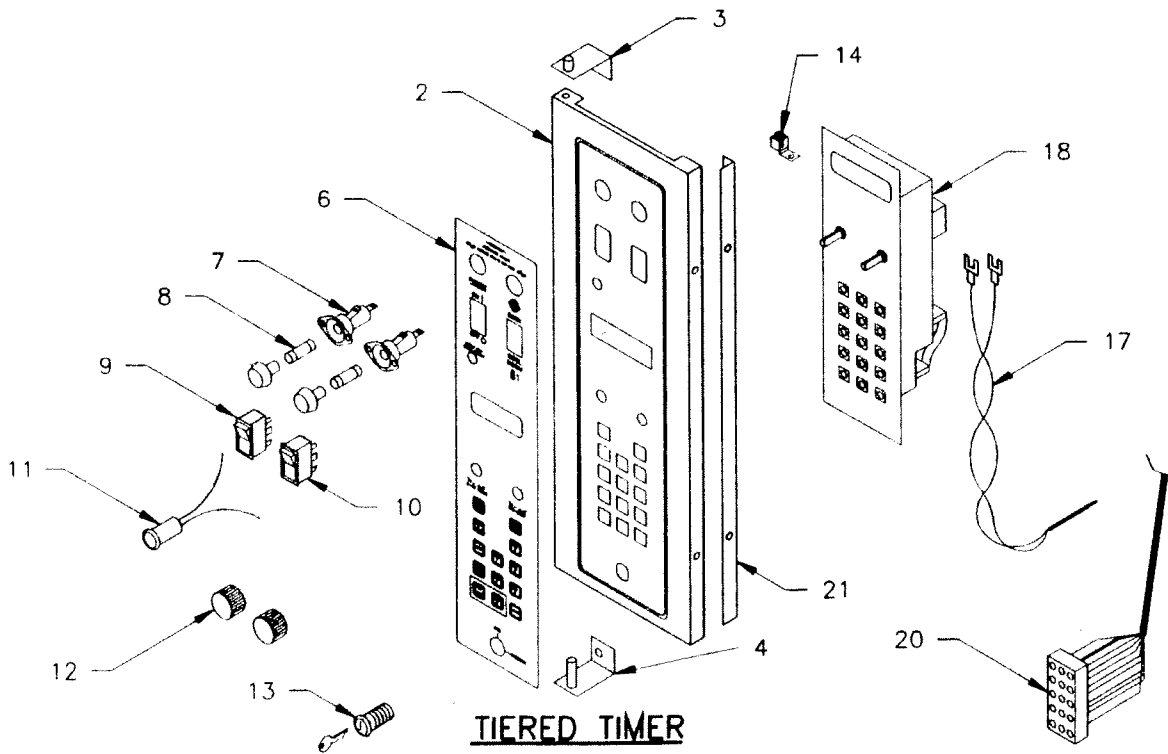

A **WELBILT** Company

GCI-R155

Garland Commercial Industries, Inc.
Freeland, Pennsylvania 18224

PRICE—\$2.50

Phone (717) 636-1000
FAX: (717) 636-3903

Printed in the U.S.A.
PSIM5832705

MCO-E-5
CONTROL PANEL

<u>ITEM</u>	<u>PART #</u>	<u>DESCRIPTION</u>	<u>QTY</u>
1	1766799	Control Panel	1
2	1382502	Control Panel Bracket - Top	1
3	1382597	Control Panel Bracket - Bottom	1
4	1769601	Overlay - Manual Controls	1
	1769606	Overlay - 8 Set Point Controls	1
5	1774101	Fuse Holder	2
6	1130108	Fuse - 10 AMP	2
7	1019207	Rocker Switch - 3 Position	1
8	1019209	Rocker Switch - 2 Position	1
9	1765901	Indicator Light - Red - 240V	1
10	1765802	Knob	2
11	1028402	Ground Lug	1
12	1773601	Potentiometer - Manual Controls	1
13	1766901	Thermostat Bracket - Top - Manual Controls	1
14	1767901	Nylon PCB Spacer	4
15	1773503	Temperature Controller	1
16	1285701	Timer - 1 Hour - 230V - 50/60 HZ	1
17	1773502	8 Set Point Control	1
18	1773501	Temperature Probe with 36" Leads	1
19	1771508	Wire Harness	1
20	1382503	Control Panel Bracket - Side	1

MCO-E-5
CONTROL PANEL

<u>ITEM</u>	<u>PART #</u>	<u>DESCRIPTION</u>	<u>QTY</u>
1	1766798	Control Panel - COMM 6000	1
2	1766797	Control Panel - Tiered Timer	1
3	1382502	Control Panel Bracket - Top	1
4	1382597	Control Panel Bracket - Bottom	1
5	1769603	Overlay - COMM 6000	1
6	1769607	Overlay - Tiered Timer	1
7	1774101	Fuse Holder	2
8	1130108	Fuse - 10 AMP	2
9	1019207	Rocker Siwtch - 3 Position - COMM 6000	1
	1019203	Rocker Switch - 2 Position - Tiered Timer	1
10	1019209	Rocker Switch - 2 Position	1
11	1765901	Indicator Light - 240V - Red	1
12	1720501	Knobs - COMM 6000	2
	9007200	Knobs - Tiered Timer	2
13	1516600	Key Lock - Tiered Timer	1
14	1028402	Ground Lug	1
15	1771602	Relay - 240V - 2 Pole - COMM 6000	1
16	1517709	Controller - COMM 6000	1
17	9006800	Temperature Probe	1
18	1665200	Tiered Timer Controller	1
19	1771504	Wire Harness - COMM 6000	1
20	1771506	Wire Harness - Tiered Timer	1
21	1382503	Control Panel Bracket Side	1