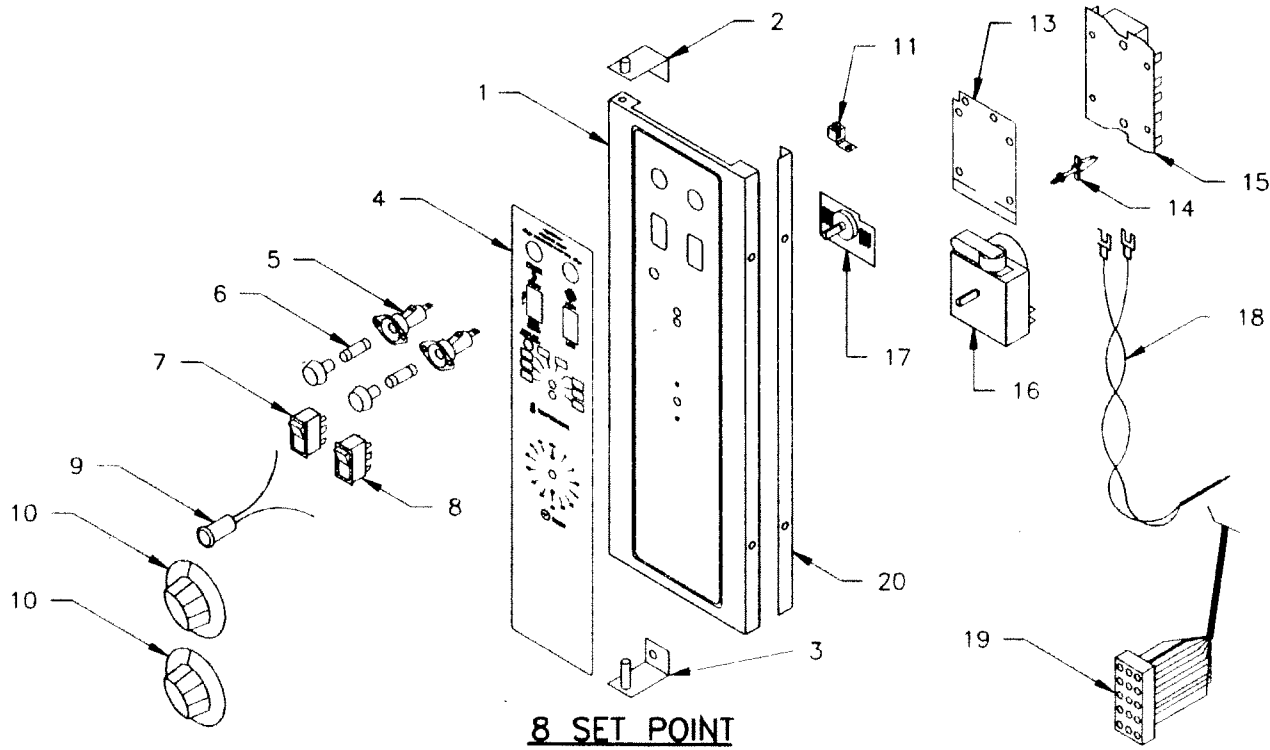

MCO-E-5
CONTROL PANEL

<u>ITEM</u>	<u>PART #</u>	<u>DESCRIPTION</u>	<u>QTY</u>
1	1766799	Control Panel	1
2	1382502	Control Panel Bracket - Top	1
3	1382597	Control Panel Bracket - Bottom	1
4	1769601	Overlay - Manual Controls	1
	1769606	Overlay - 8 Set Point Controls	1
5	1774101	Fuse Holder	2
6	1130108	Fuse - 10 AMP	2
7	1019207	Rocker Switch - 3 Position	1
8	1019209	Rocker Switch - 2 Position	1
9	1765901	Indicator Light - Red - 240V	1
10	1765802	Knob	2
11	1028402	Ground Lug	1
12	1773601	Potentiometer - Manual Controls	1
13	1766901	Thermostat Bracket - Top - Manual Controls	1
14	1767901	Nylon PCB Spacer	4
15	1773503	Temperature Controller	1
16	1285701	Timer - 1 Hour - 230V - 50/60 HZ	1
17	1773502	8 Set Point Control	1
18	1773501	Temperature Probe with 36" Leads	1
19	1771508	Wire Harness	1
20	1382503	Control Panel Bracket - Side	1