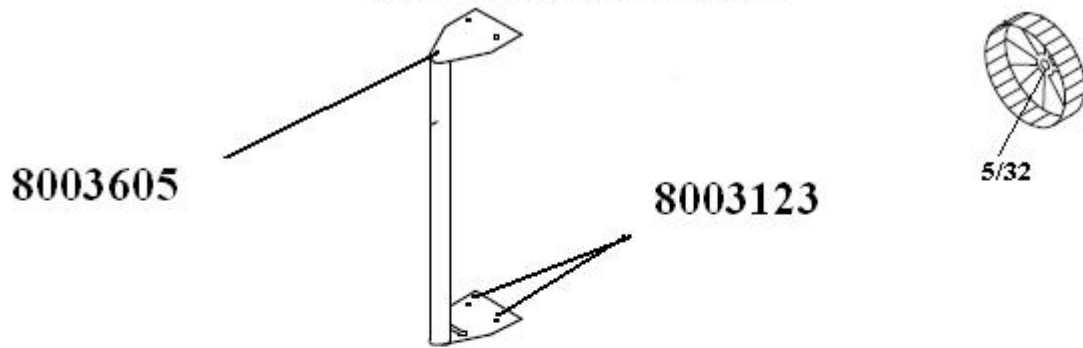

MCO Screws and Hardware

Electric Baffle Clip 8005100  
Twist Lock 8005000  
Standoff Bracket 1925006

8003022