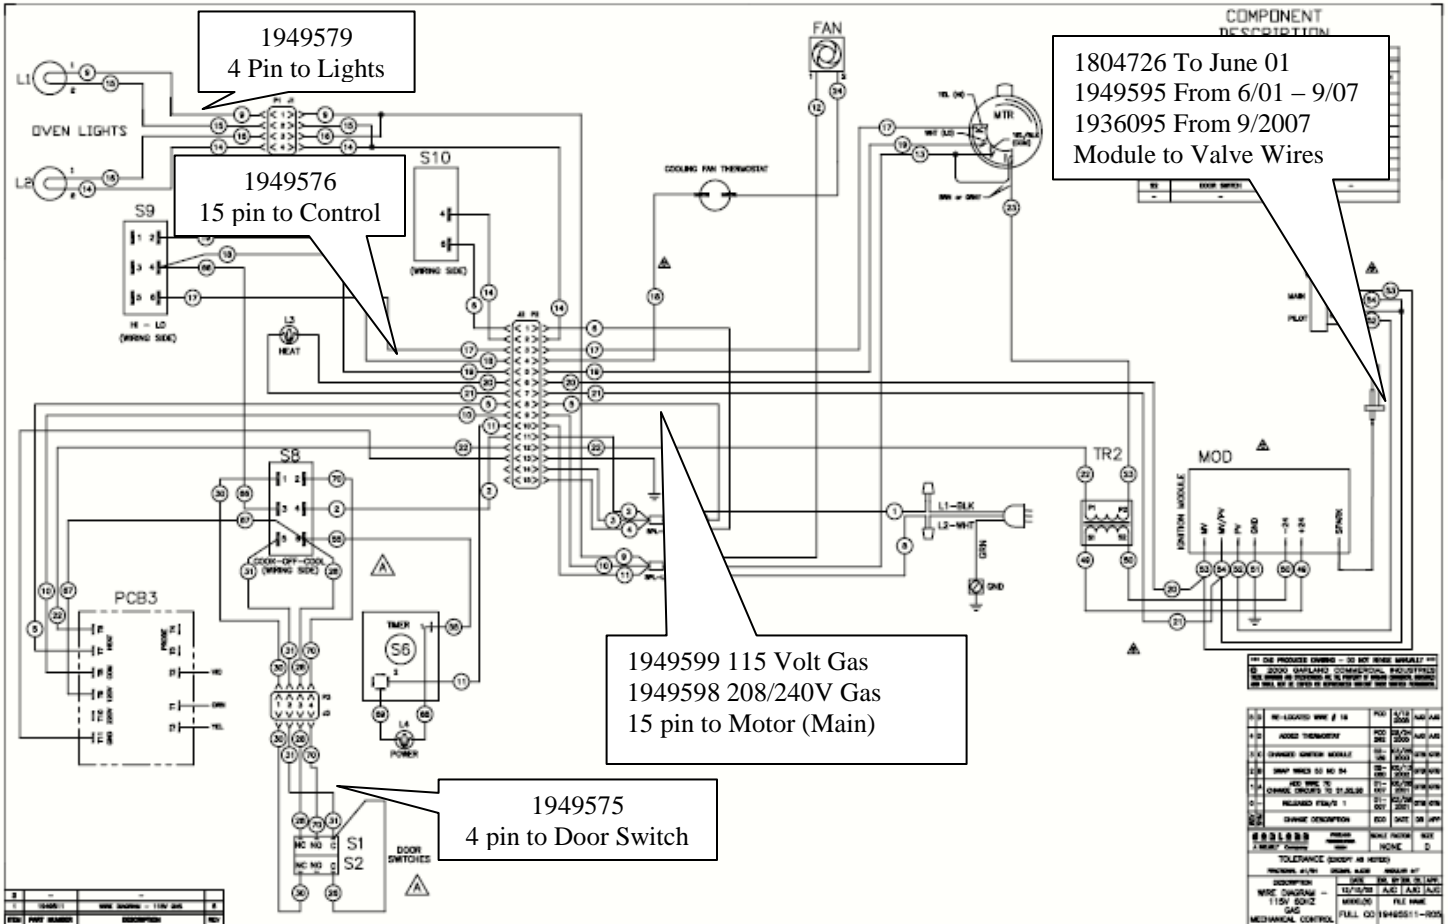

Full Size MCO Fastron Control Wiring Harness Guide

GAS:

200

300

400

2000 (Arby's)

ELECTRIC:

200

300

400

2000 (Arby's)

GAS 200

Gas 300

Gas 400