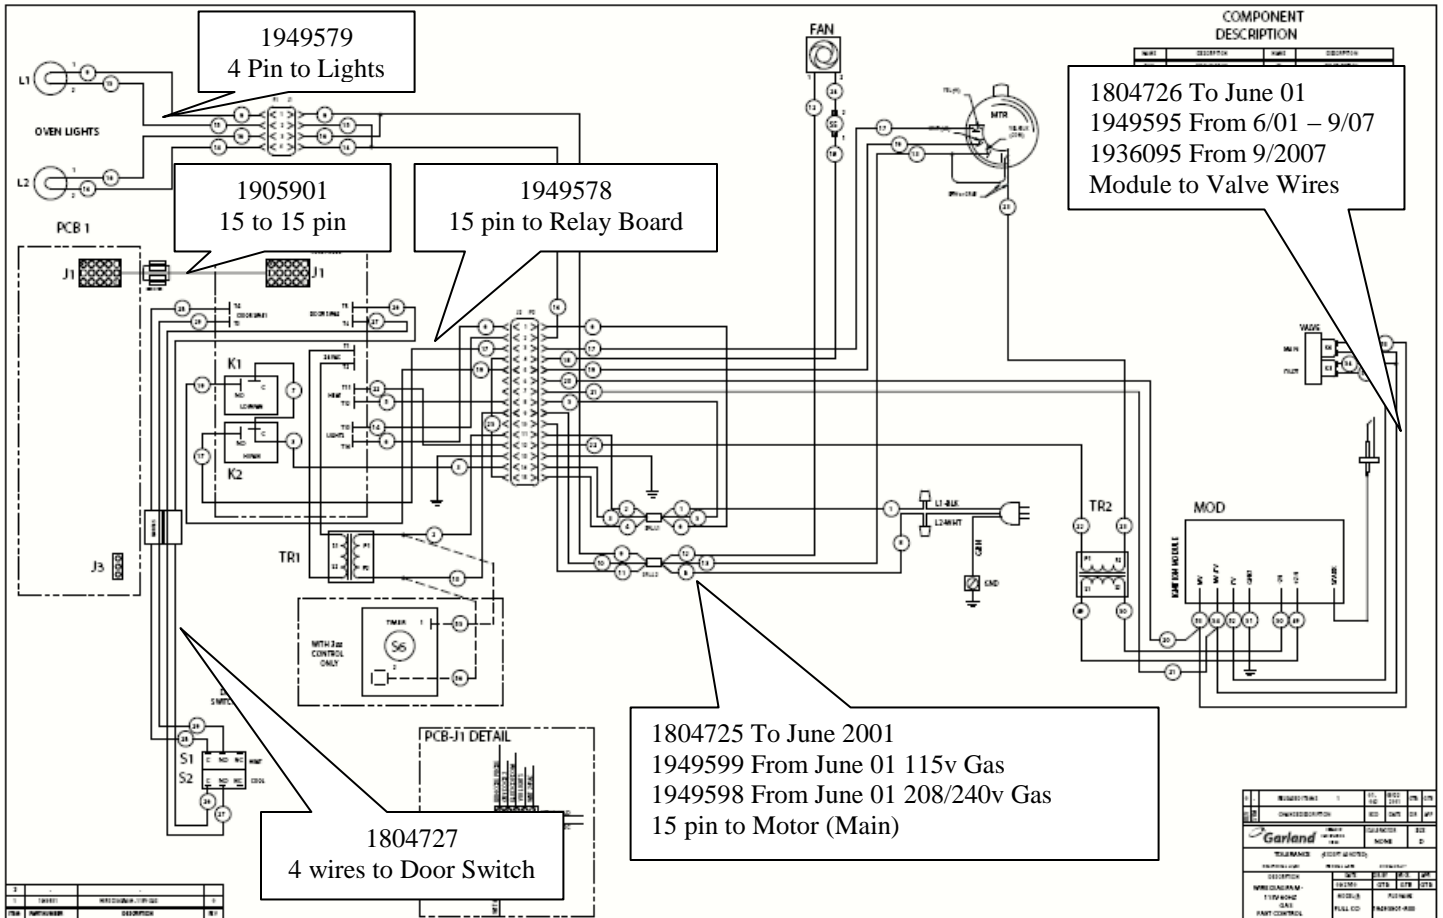

Full Size MCO Fastron Control Wiring Harness Guide

GAS:

200

300

400

2000 (Arby's)

ELECTRIC:

200

300

400

2000 (Arby's)

GAS 200

Gas 300

Gas 400