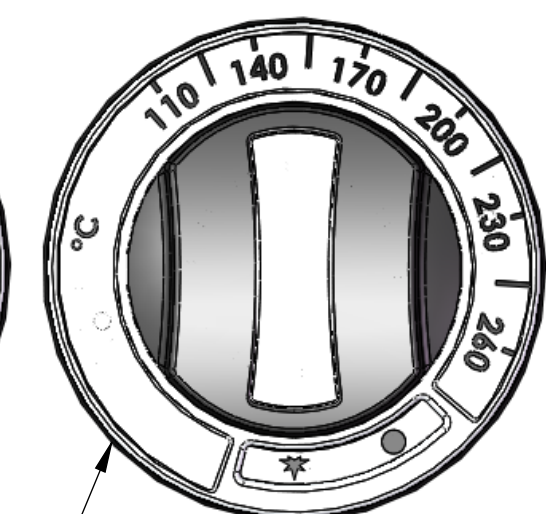

4524668

4524669

4525442

4525443

4526237

4526238

STOP TAB ON REAR OF KNOB MUST BE BROKEN OFF FOR FF KNOB ASSEMBLIES

4524672

4524673

4526697

4526698

STOP TAB ON REAR OF KNOB MUST BE BROKEN OFF FOR FF KNOB ASSEMBLIES

G/GF/U/X SERIES KNOB KITS

REAR VIEW OF 4526695

REAR VIEW OF 4526696

4524670