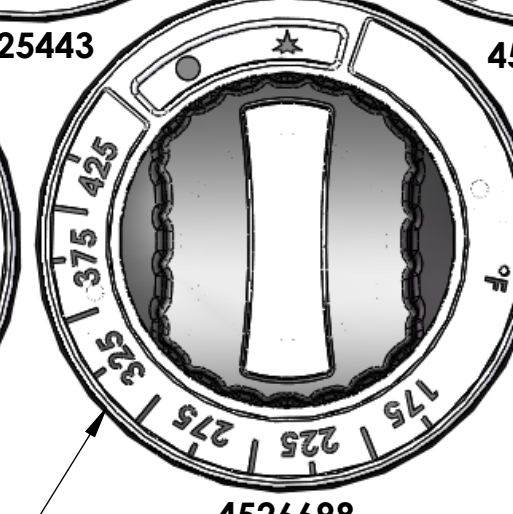

4524668

4524669

4525442

4525443

4526237

4526238

STOP TAB ON REAR OF KNOB MUST BE BROKEN OFF FOR FF KNOB ASSEMBLIES

4524672

4524673

4526697

4526698

STOP TAB ON REAR OF KNOB MUST BE BROKEN OFF FOR FF KNOB ASSEMBLIES

G/GF/U/X SERIES KNOB KITS

REAR VIEW OF 4526695

REAR VIEW OF 4526696

4524670