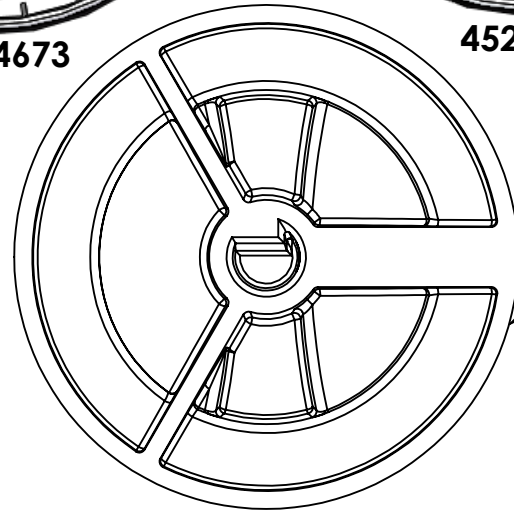

4524668

4524669

4525442

4525443

4526237

4526238

STOP TAB ON REAR OF KNOB MUST BE BROKEN OFF FOR FF KNOB ASSEMBLIES

4524672

4524673

4526697

4526698

STOP TAB ON REAR OF KNOB MUST BE BROKEN OFF FOR FF KNOB ASSEMBLIES

G/GF/U/X SERIES KNOB KITS

REAR VIEW OF 4526695

REAR VIEW OF 4526696

4524670