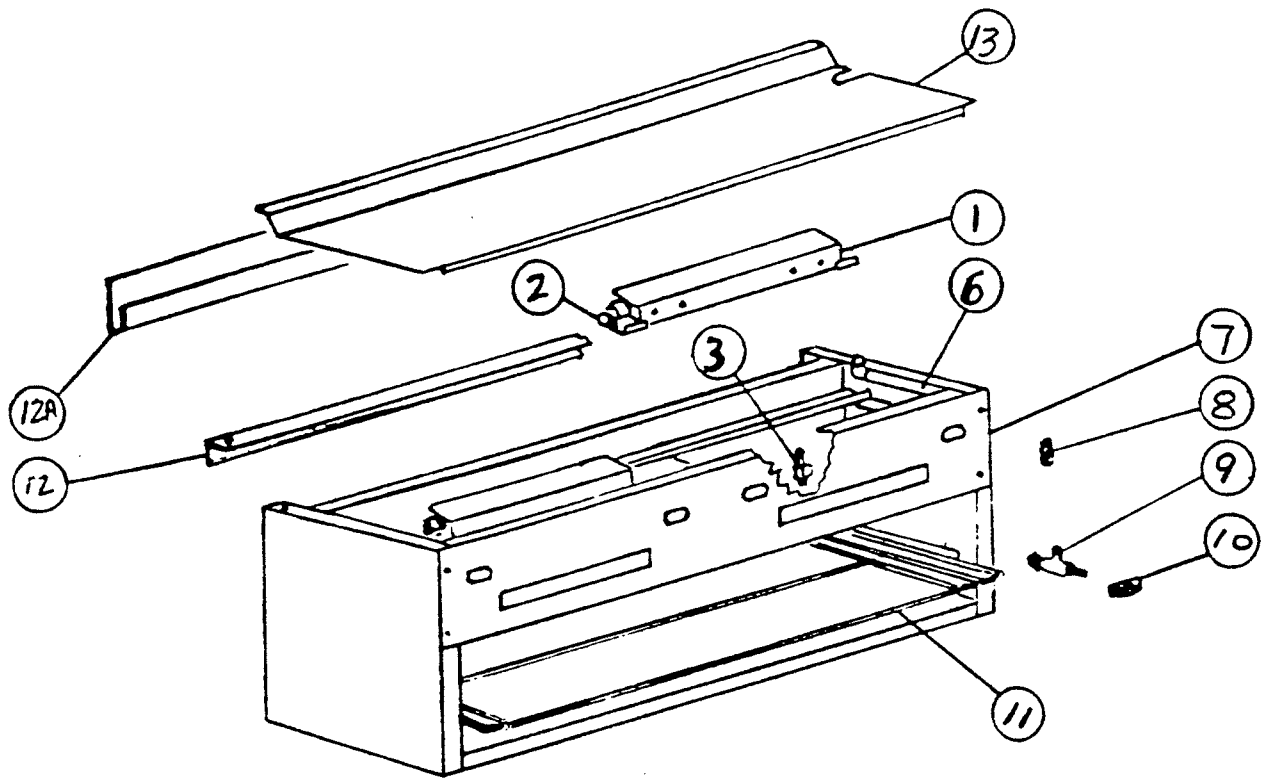

U.S. REGAL

IRCMA Series

Infrared Cheese Melter