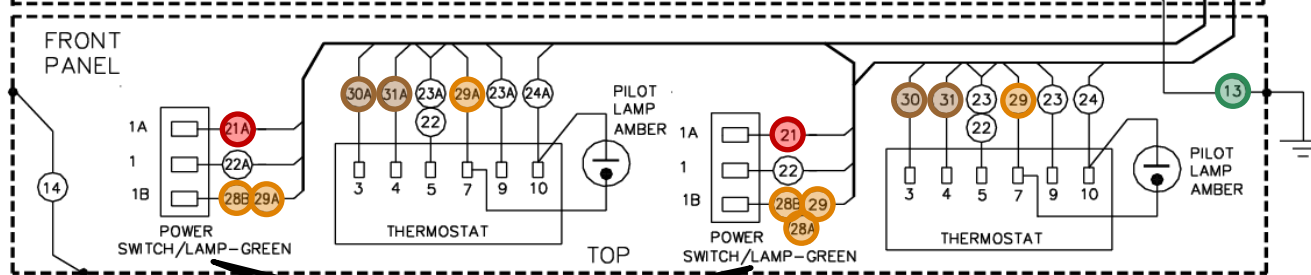

DWG:2145900/1

MODEL: ED-30SFT (208-240 VAC)
GARLAND
 COMMERCIAL RANGES LIMITED
 MISSISSAUGA, ONTARIO, CANADA

Switch Off Switch Off

MODEL: ED-30SFT (208-240 VAC)
GARLAND
 COMMERCIAL RANGES LIMITED
 MISSISSAUGA, ONTARIO, CANADA

DWG:2145900/1

Switch On,
No call for
heat

Switch On,
no call for
heat

MODEL: ED-30SFT (208-240 VAC)
GARLAND
 COMMERCIAL RANGES LIMITED
 MISSISSAUGA, ONTARIO, CANADA

DWG:2145900/1

Thermostat Calling for heat