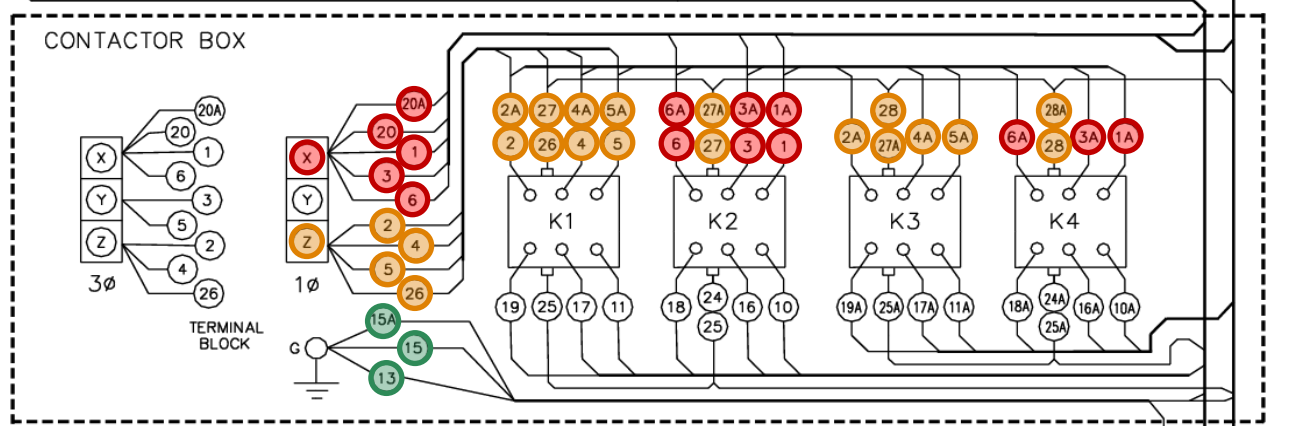

DWG:2145900/1

MODEL: ED-30SFT (208-240 VAC)
GARLAND
 COMMERCIAL RANGES LIMITED
 MISSISSAUGA, ONTARIO, CANADA

Switch Off Switch Off

MODEL: ED-30SFT (208-240 VAC)
GARLAND
 COMMERCIAL RANGES LIMITED
 MISSISSAUGA, ONTARIO, CANADA

DWG:2145900/1

Switch On,
No call for
heat

Switch On,
no call for
heat

MODEL: ED-30SFT (208-240 VAC)
GARLAND
 COMMERCIAL RANGES LIMITED
 MISSISSAUGA, ONTARIO, CANADA

DWG:2145900/1

Thermostat Calling for heat

Thermostat Calling for heat

MODEL: ED-30SFT (208-240 VAC)
GARLAND
 COMMERCIAL RANGES LIMITED
 MISSISSAUGA, ONTARIO, CANADA

DWG: 2145900/1