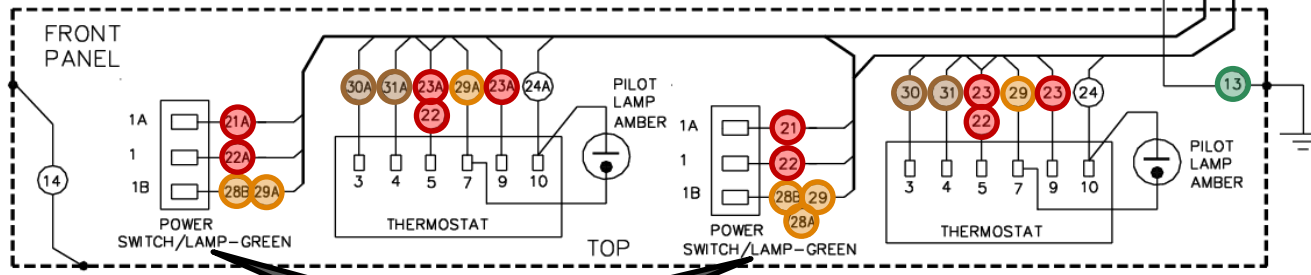

DWG:2145900/1

MODEL: ED-30SFT (208-240 VAC)
GARLAND
 COMMERCIAL RANGES LIMITED
 MISSISSAUGA, ONTARIO, CANADA

Switch Off Switch Off

MODEL: ED-30SFT (208-240 VAC)
GARLAND
 COMMERCIAL RANGES LIMITED
 MISSISSAUGA, ONTARIO, CANADA

DWG:2145900/1

Switch On,
No call for
heat

Switch On,
no call for
heat

MODEL: ED-30SFT (208-240 VAC)
GARLAND
 COMMERCIAL RANGES LIMITED
 MISSISSAUGA, ONTARIO, CANADA

DWG:2145900/1

Thermostat Calling for heat

Thermostat Calling for heat

MODEL: ED-30SFT (208-240 VAC)
GARLAND
 COMMERCIAL RANGES LIMITED
 MISSISSAUGA, ONTARIO, CANADA

DWG: 2145900/1