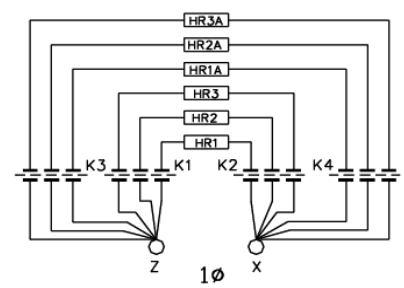

DWG:2145900/1

MODEL: ED-30SFT (208-240 VAC)
GARLAND
 COMMERCIAL RANGES LIMITED
 MISSISSAUGA, ONTARIO, CANADA

Switch Off Switch Off

MODEL: ED-30SFT (208-240 VAC)
GARLAND
 COMMERCIAL RANGES LIMITED
 MISSISSAUGA, ONTARIO, CANADA

DWG:2145900/1

Switch On,
No call for
heat

Switch On,
no call for
heat

MODEL: ED-30SFT (208-240 VAC)
GARLAND
 COMMERCIAL RANGES LIMITED
 MISSISSAUGA, ONTARIO, CANADA

DWG:2145900/1

Thermostat Calling for heat