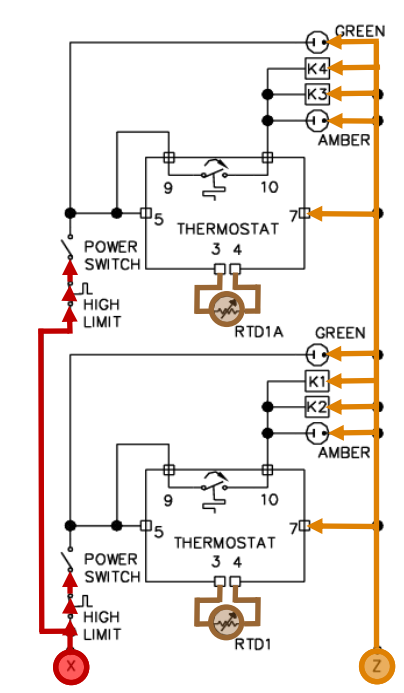

DWG:2145900/1

MODEL: ED-30SFT (208-240 VAC)
GARLAND
 COMMERCIAL RANGES LIMITED
 MISSISSAUGA, ONTARIO, CANADA

Switch Off Switch Off

MODEL: ED-30SFT (208-240 VAC)
GARLAND
 COMMERCIAL RANGES LIMITED
 MISSISSAUGA, ONTARIO, CANADA

DWG:2145900/1

Switch On,
No call for
heat

Switch On,
no call for
heat

MODEL: ED-30SFT (208-240 VAC)
GARLAND
 COMMERCIAL RANGES LIMITED
 MISSISSAUGA, ONTARIO, CANADA

DWG:2145900/1

Thermostat Calling for heat

Thermostat Calling for heat

MODEL: ED-30SFT (208-240 VAC)
GARLAND
 COMMERCIAL RANGES LIMITED
 MISSISSAUGA, ONTARIO, CANADA

DWG: 2145900/1