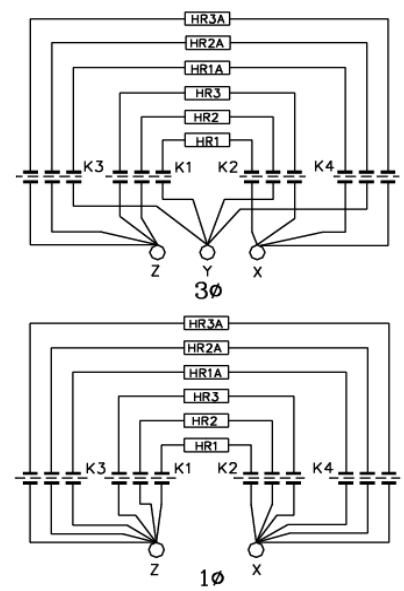

DWG:2145900/1

Switch On,
No call for
heat

Switch On,
no call for
heat

MODEL: ED-30SFT (208-240 VAC)
GARLAND
 COMMERCIAL RANGES LIMITED
 MISSISSAUGA, ONTARIO, CANADA

DWG:2145900/1

Thermostat Calling for heat

Thermostat Calling for heat

MODEL: ED-30SFT (208-240 VAC)
GARLAND
 COMMERCIAL RANGES LIMITED
 MISSISSAUGA, ONTARIO, CANADA

DWG: 2145900/1