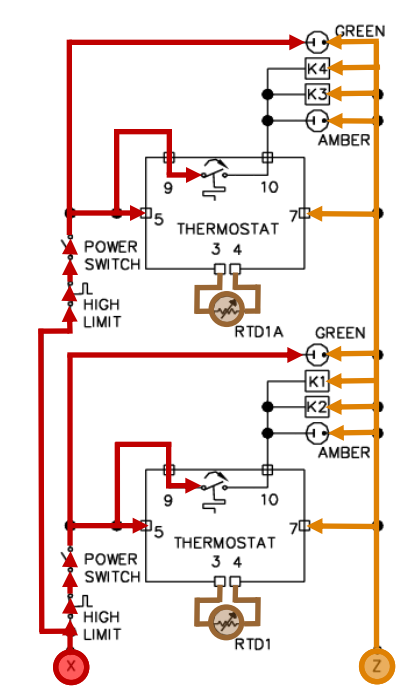

DWG:2145900/1

MODEL: ED-30SFT (208-240 VAC)
GARLAND
 COMMERCIAL RANGES LIMITED
 MISSISSAUGA, ONTARIO, CANADA

Switch Off Switch Off

MODEL: ED-30SFT (208-240 VAC)
GARLAND
 COMMERCIAL RANGES LIMITED
 MISSISSAUGA, ONTARIO, CANADA

DWG:2145900/1

Switch On,
No call for
heat

Switch On,
no call for
heat

MODEL: ED-30SFT (208-240 VAC)
GARLAND
 COMMERCIAL RANGES LIMITED
 MISSISSAUGA, ONTARIO, CANADA

DWG:2145900/1

Thermostat Calling for heat

Thermostat Calling for heat

MODEL: ED-30SFT (208-240 VAC)
GARLAND
 COMMERCIAL RANGES LIMITED
 MISSISSAUGA, ONTARIO, CANADA

DWG: 2145900/1