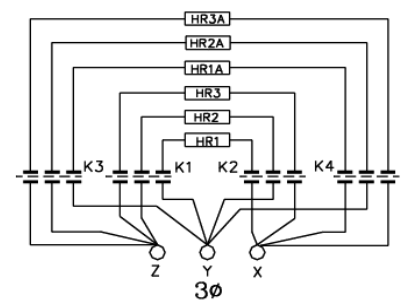

DWG:2145900/1

MODEL: ED-30SFT (208-240 VAC)
GARLAND
 COMMERCIAL RANGES LIMITED
 MISSISSAUGA, ONTARIO, CANADA

Switch Off Switch Off

MODEL: ED-30SFT (208-240 VAC)
GARLAND
 COMMERCIAL RANGES LIMITED
 MISSISSAUGA, ONTARIO, CANADA

DWG:2145900/1

Switch On,
No call for
heat

Switch On,
no call for
heat

MODEL: ED-30SFT (208-240 VAC)
GARLAND
 COMMERCIAL RANGES LIMITED
 MISSISSAUGA, ONTARIO, CANADA

DWG:2145900/1

Thermostat Calling for heat