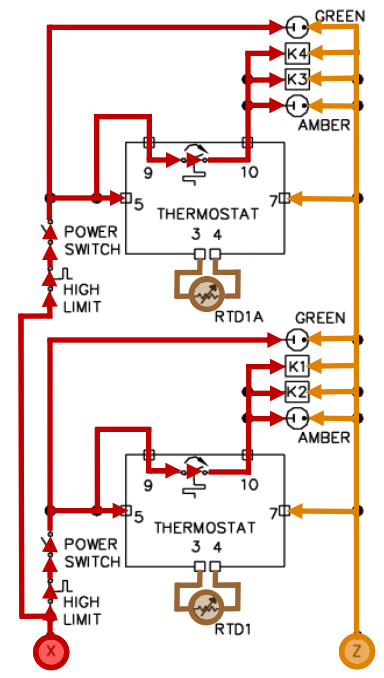

DWG:2145900/1

Switch On,
No call for
heat

Switch On,
no call for
heat

MODEL: ED-30SFT (208-240 VAC)
GARLAND
 COMMERCIAL RANGES LIMITED
 MISSISSAUGA, ONTARIO, CANADA

DWG:2145900/1

Thermostat Calling for heat

Thermostat Calling for heat

MODEL: ED-30SFT (208-240 VAC)
GARLAND
 COMMERCIAL RANGES LIMITED
 MISSISSAUGA, ONTARIO, CANADA

DWG: 2145900/1