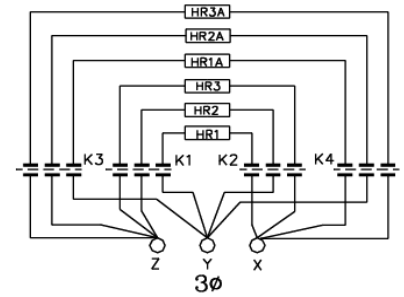

DWG:2145900/1

MODEL: ED-30SFT (208-240 VAC)
GARLAND
 COMMERCIAL RANGES LIMITED
 MISSISSAUGA, ONTARIO, CANADA

Switch Off Switch Off

MODEL: ED-30SFT (208-240 VAC)
GARLAND
 COMMERCIAL RANGES LIMITED
 MISSISSAUGA, ONTARIO, CANADA

DWG:2145900/1

Switch On,
No call for
heat

Switch On,
no call for
heat

MODEL: ED-30SFT (208-240 VAC)
GARLAND
 COMMERCIAL RANGES LIMITED
 MISSISSAUGA, ONTARIO, CANADA

DWG:2145900/1

Thermostat Calling for heat