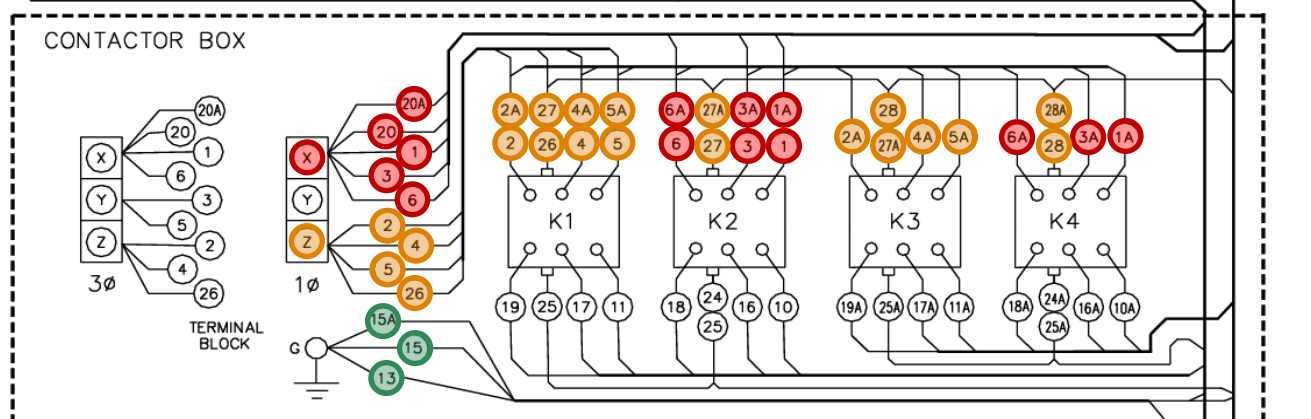

DWG:2145900/1

MODEL: ED-30SFT (208-240 VAC)
GARLAND
 COMMERCIAL RANGES LIMITED
 MISSISSAUGA, ONTARIO, CANADA

Switch Off Switch Off

MODEL: ED-30SFT (208-240 VAC)
GARLAND
 COMMERCIAL RANGES LIMITED
 MISSISSAUGA, ONTARIO, CANADA

DWG:2145900/1

Switch On,
No call for
heat

Switch On,
no call for
heat

MODEL: ED-30SFT (208-240 VAC)
GARLAND
 COMMERCIAL RANGES LIMITED
 MISSISSAUGA, ONTARIO, CANADA

DWG:2145900/1

Thermostat Calling for heat

Thermostat Calling for heat

MODEL: ED-30SFT (208-240 VAC)
GARLAND
 COMMERCIAL RANGES LIMITED
 MISSISSAUGA, ONTARIO, CANADA

DWG: 2145900/1