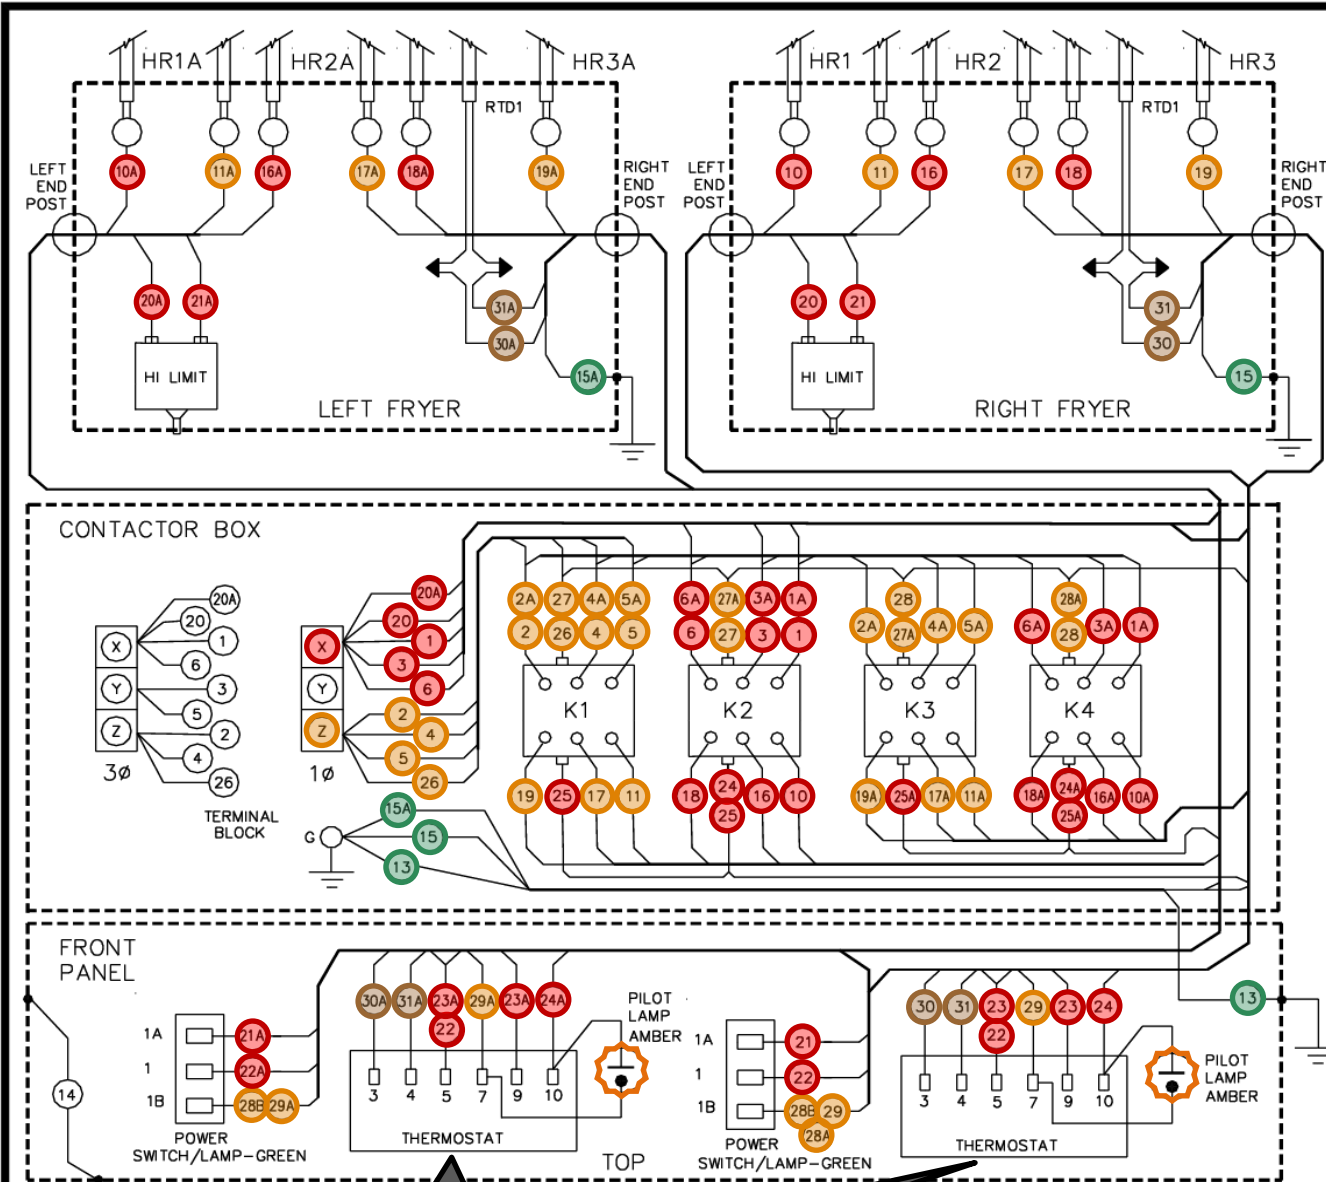

DWG:2145900/1

MODEL: ED-30SFT (208-240 VAC)
GARLAND
 COMMERCIAL RANGES LIMITED
 MISSISSAUGA, ONTARIO, CANADA

Switch Off Switch Off

MODEL: ED-30SFT (208-240 VAC)
GARLAND
 COMMERCIAL RANGES LIMITED
 MISSISSAUGA, ONTARIO, CANADA

DWG:2145900/1

Switch On,
No call for
heat

Switch On,
no call for
heat

MODEL: ED-30SFT (208-240 VAC)
GARLAND
 COMMERCIAL RANGES LIMITED
 MISSISSAUGA, ONTARIO, CANADA

DWG:2145900/1

Thermostat Calling for heat

Thermostat Calling for heat

MODEL: ED-30SFT (208-240 VAC)
GARLAND
 COMMERCIAL RANGES LIMITED
 MISSISSAUGA, ONTARIO, CANADA

DWG: 2145900/1