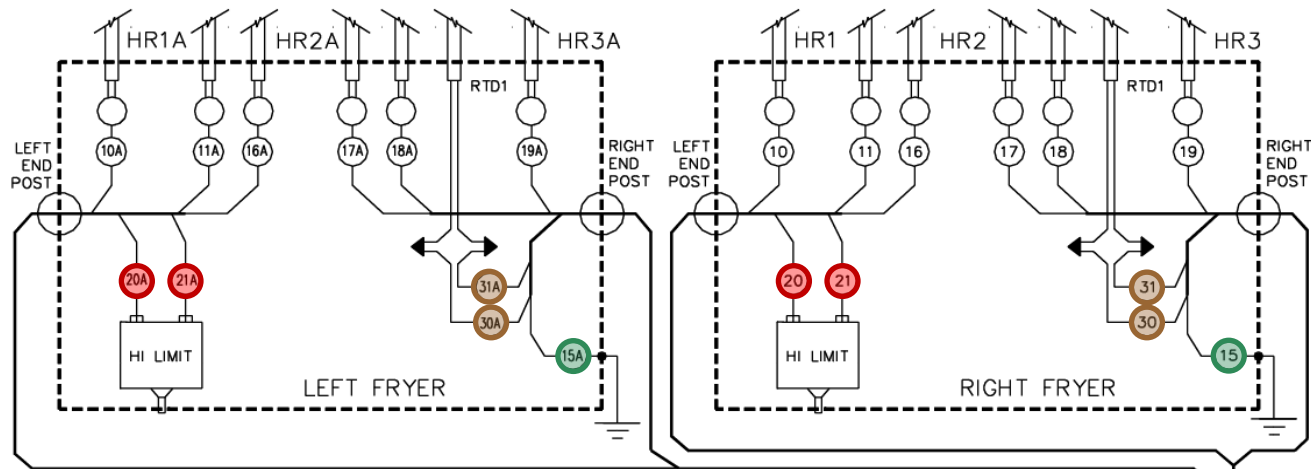

DWG:2145900/1

MODEL: ED-30SFT (208-240 VAC)
GARLAND
 COMMERCIAL RANGES LIMITED
 MISSISSAUGA, ONTARIO, CANADA

Switch Off Switch Off

MODEL: ED-30SFT (208-240 VAC)
GARLAND
 COMMERCIAL RANGES LIMITED
 MISSISSAUGA, ONTARIO, CANADA

DWG:2145900/1

Switch On,
No call for
heat

Switch On,
no call for
heat

MODEL: ED-30SFT (208-240 VAC)
GARLAND
 COMMERCIAL RANGES LIMITED
 MISSISSAUGA, ONTARIO, CANADA

DWG:2145900/1

Thermostat Calling for heat

Thermostat Calling for heat

MODEL: ED-30SFT (208-240 VAC)
GARLAND
 COMMERCIAL RANGES LIMITED
 MISSISSAUGA, ONTARIO, CANADA

DWG: 2145900/1