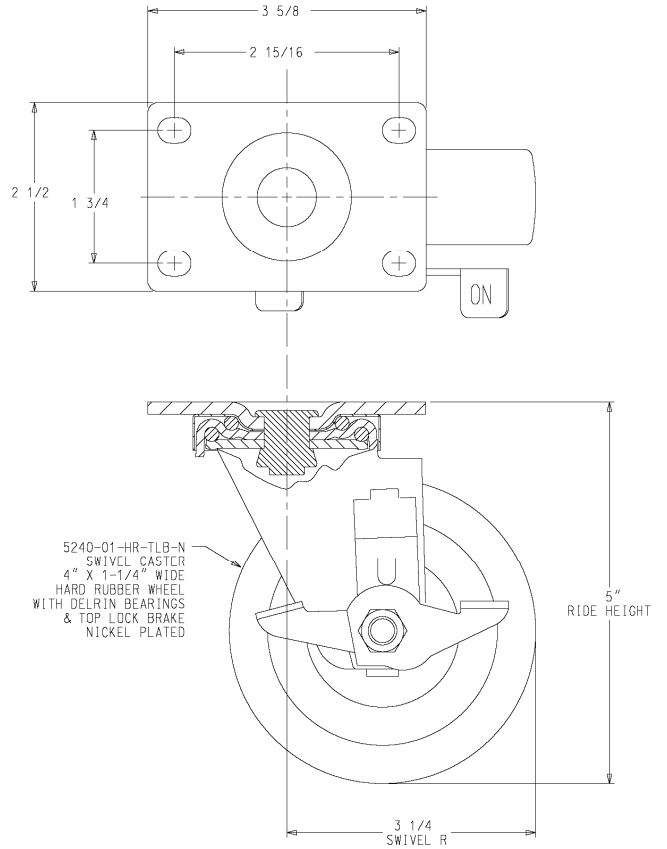

1027501

MCO, MP, SGM, SEM, SUMG, and SUME Casters to April 2000:

Double Deck:

1821598
(1027800 Caster with 1821501)

1821599
(1027801 Caster with 1821501)

1821501:

MCO, MP, SGM, SEM, SUMG, and SUME Casters to April 2000:

Double Deck Low Profile:

1821596
(1821701 Caster with 1821501)

1821597 (lock not shown)
(1821702 Caster with 1821501)

SDG, ICO (Garland), ICO (Sunfire), ECO Casters:
Single Deck:

1027500

1027501

SDG, ICO (Garland), ICO (Sunfire), ECO Casters:
Double Deck:

1027500 with 1755998

1027501 with 1755998

1755998

SYM	SIZE	QTY
B	1/2" DIA	2
A	5/16" DIA	2

HOLE CHART