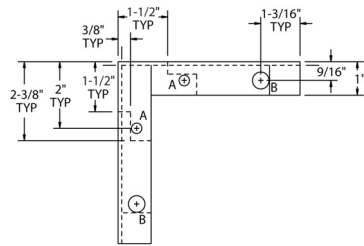

Double Deck Low Profile:

1821596
(1821701 Caster with 1821501)

1821597 (lock not shown)
(1821702 Caster with 1821501)

SDG, ICO (Garland), ICO (Sunfire), ECO Casters:
Single Deck:

1027500

1027501

SDG, ICO (Garland), ICO (Sunfire), ECO Casters:
Double Deck:

1027500 with 1755998

1027501 with 1755998

1755998

SYM	SIZE	QTY
B	1/2" DIA	2
A	5/16" DIA	2

HOLE CHART