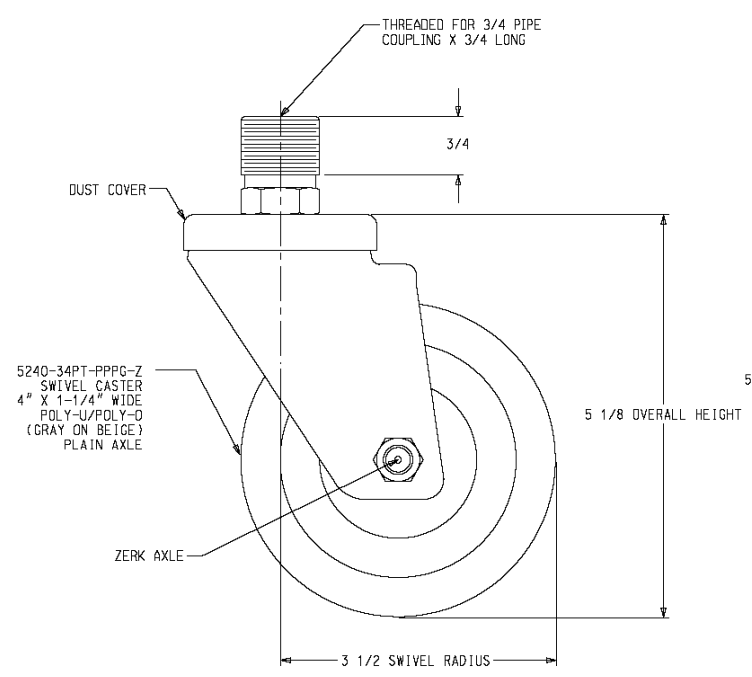

Full Size Convection Oven Casters

MCO, MP, SGM, SEM, SUMG, and SUME Casters from April 2000:

Single Deck:

1926501

1926502

MCO, MP, SGM, SEM, SUMG, and SUME Casters from April 2000:

Double Deck:

1926531

1926532

MCO, MP, SGM, SEM, SUMG, and SUME Casters from April 2000:

Double Deck Low Profile:

1926521

1926522

MCO, MP, SGM, SEM, SUMG, and SUME Casters to April 2000:

Single Deck:

1027500

1027500 with 1755998

1027501 with 1755998

1755998

SYM	SIZE	QTY
B	1/2" DIA	2
A	5/16" DIA	2

HOLE CHART