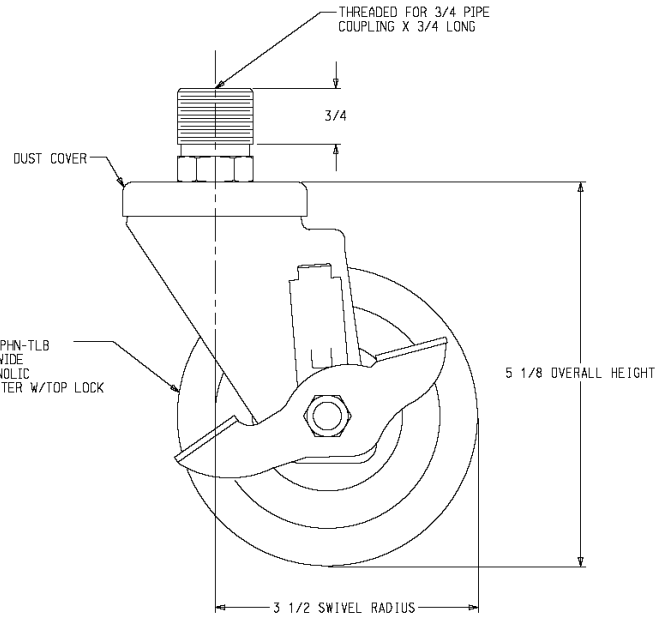

Double Deck Low Profile:

1821596
(1821701 Caster with 1821501)

1821597 (lock not shown)
(1821702 Caster with 1821501)

SDG, ICO (Garland), ICO (Sunfire), ECO Casters:
Single Deck:

1027500

1027501

SDG, ICO (Garland), ICO (Sunfire), ECO Casters:
Double Deck:

1027500 with 1755998

1027501 with 1755998

1755998

SYM	SIZE	QTY
B	1/2" DIA	2
A	5/16" DIA	2

HOLE CHART