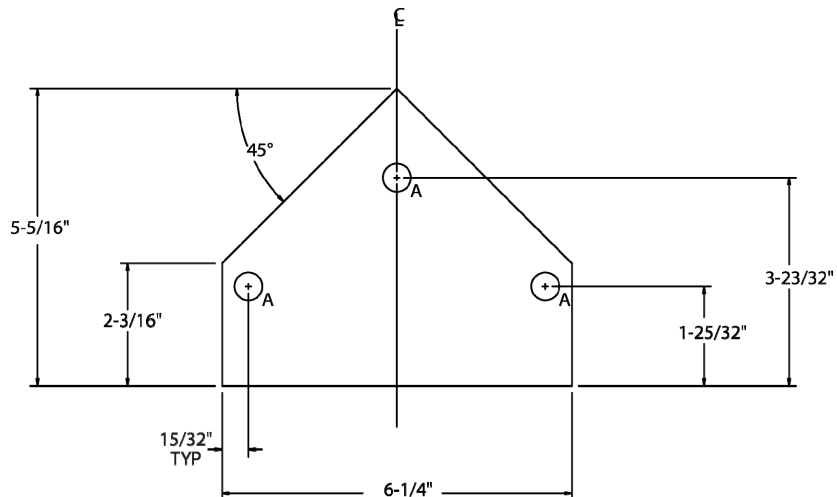

MCO, MP, SGM, SEM, SUMG, and SUME Casters to April 2000:

Double Deck:

1821598
(1027800 Caster with 1821501)

1821599
(1027801 Caster with 1821501)

1821501: