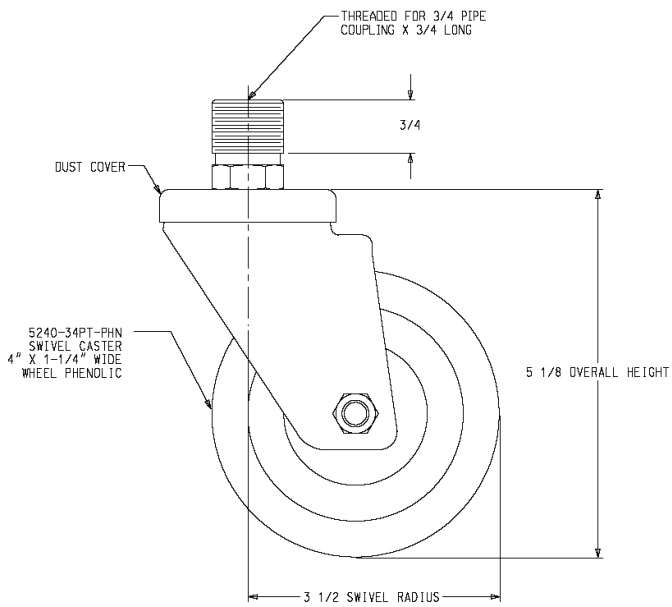

Full Size Convection Oven Casters

MCO, MP, SGM, SEM, SUMG, and SUME Casters from April 2000:

Single Deck:

1926501

1926502

MCO, MP, SGM, SEM, SUMG, and SUME Casters from April 2000:

Double Deck:

1926531

1926532

MCO, MP, SGM, SEM, SUMG, and SUME Casters from April 2000:

Double Deck Low Profile:

1926521

1926522

MCO, MP, SGM, SEM, SUMG, and SUME Casters to April 2000:

Single Deck:

1027500

1027501

MCO, MP, SGM, SEM, SUMG, and SUME Casters to April 2000:

Double Deck:

1821598
(1027800 Caster with 1821501)

1821599
(1027801 Caster with 1821501)

1821501:

MCO, MP, SGM, SEM, SUMG, and SUME Casters to April 2000:

1027500 with 1755998

1027501 with 1755998

1755998

SYM	SIZE	QTY
B	1/2" DIA	2
A	5/16" DIA	2

HOLE CHART