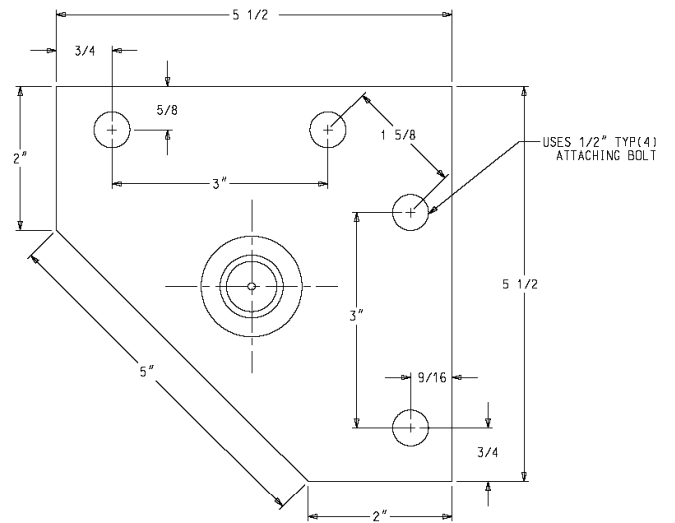

Full Size Convection Oven Casters

MCO, MP, SGM, SEM, SUMG, and SUME Casters from April 2000:

Single Deck:

1926501

1926502

MCO, MP, SGM, SEM, SUMG, and SUME Casters from April 2000:

Double Deck:

1926531

1926532

MCO, MP, SGM, SEM, SUMG, and SUME Casters from April 2000:

Double Deck Low Profile:

1926521

1926522

MCO, MP, SGM, SEM, SUMG, and SUME Casters to April 2000:

Single Deck:

1027500

Double Deck Low Profile:

1821596
(1821701 Caster with 1821501)

1821597 (lock not shown)
(1821702 Caster with 1821501)

SDG, ICO (Garland), ICO (Sunfire), ECO Casters:
Single Deck:

1027500

1027501

SDG, ICO (Garland), ICO (Sunfire), ECO Casters:
Double Deck:

1027500 with 1755998

1027501 with 1755998

1755998

SYM	SIZE	QTY
B	1/2" DIA	2
A	5/16" DIA	2

HOLE CHART