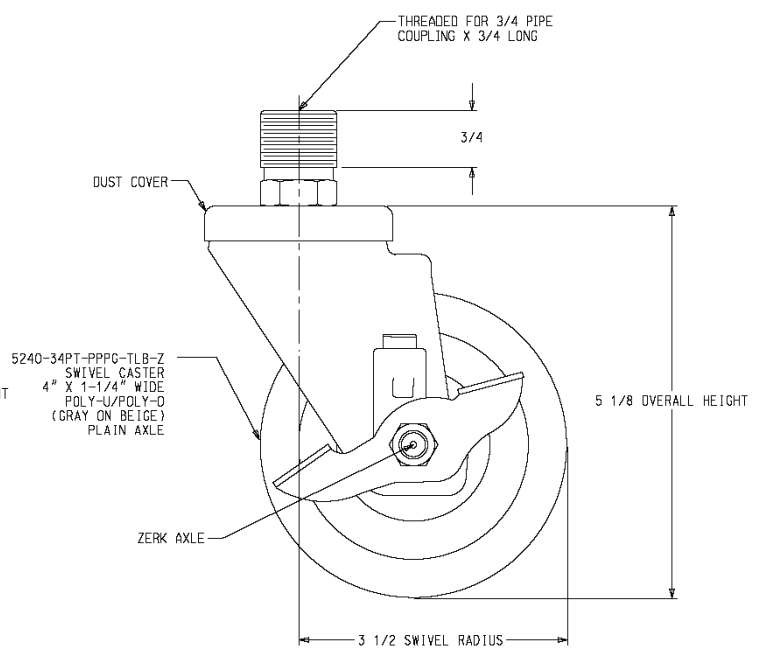

Full Size Convection Oven Casters

MCO, MP, SGM, SEM, SUMG, and SUME Casters from April 2000:

Single Deck:

1926501

1926502

MCO, MP, SGM, SEM, SUMG, and SUME Casters from April 2000:

Double Deck:

1926531

1926532

MCO, MP, SGM, SEM, SUMG, and SUME Casters from April 2000:

Double Deck Low Profile:

1926521

1926522

MCO, MP, SGM, SEM, SUMG, and SUME Casters to April 2000:

Single Deck:

1027500

1027500 with 1755998

1027501 with 1755998

1755998

SYM	SIZE	QTY
B	1/2" DIA	2
A	5/16" DIA	2

HOLE CHART