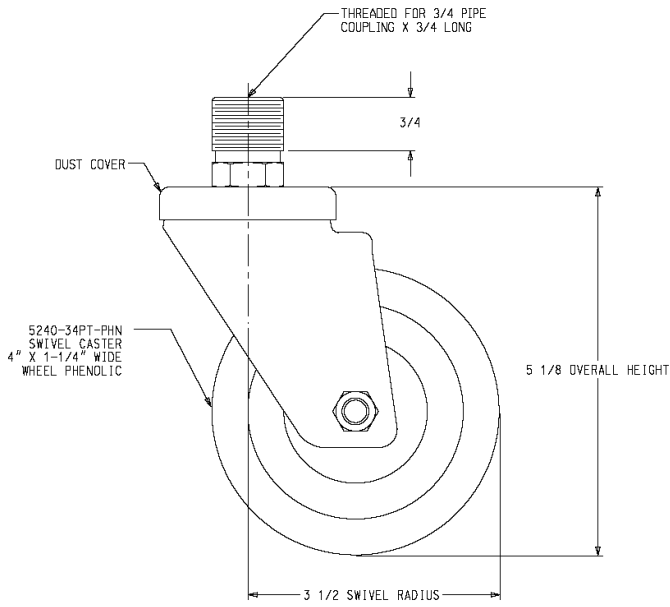

Double Deck Low Profile:

1821596
(1821701 Caster with 1821501)

1821597 (lock not shown)
(1821702 Caster with 1821501)

SDG, ICO (Garland), ICO (Sunfire), ECO Casters:
Single Deck:

1027500

1027501

SDG, ICO (Garland), ICO (Sunfire), ECO Casters:
Double Deck:

1027500 with 1755998

1027501 with 1755998

1755998

SYM	SIZE	QTY
B	1/2" DIA	2
A	5/16" DIA	2

HOLE CHART