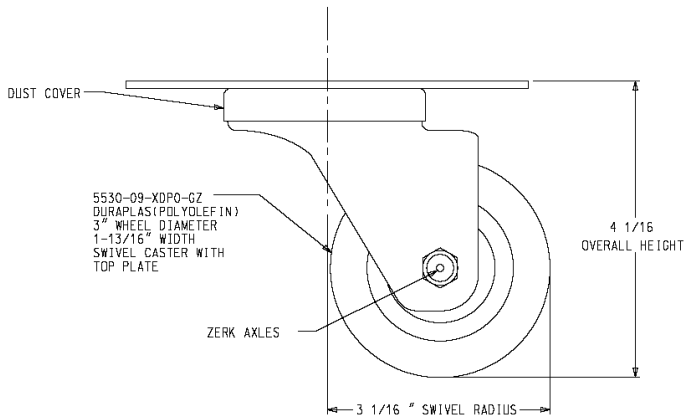

1926532

MCO, MP, SGM, SEM, SUMG, and SUME Casters from April 2000:

Double Deck Low Profile:

1926521

1926522

MCO, MP, SGM, SEM, SUMG, and SUME Casters to April 2000:

Single Deck:

1027500

1027500 with 1755998

1027501 with 1755998

1755998

SYM	SIZE	QTY
B	1/2" DIA	2
A	5/16" DIA	2

HOLE CHART