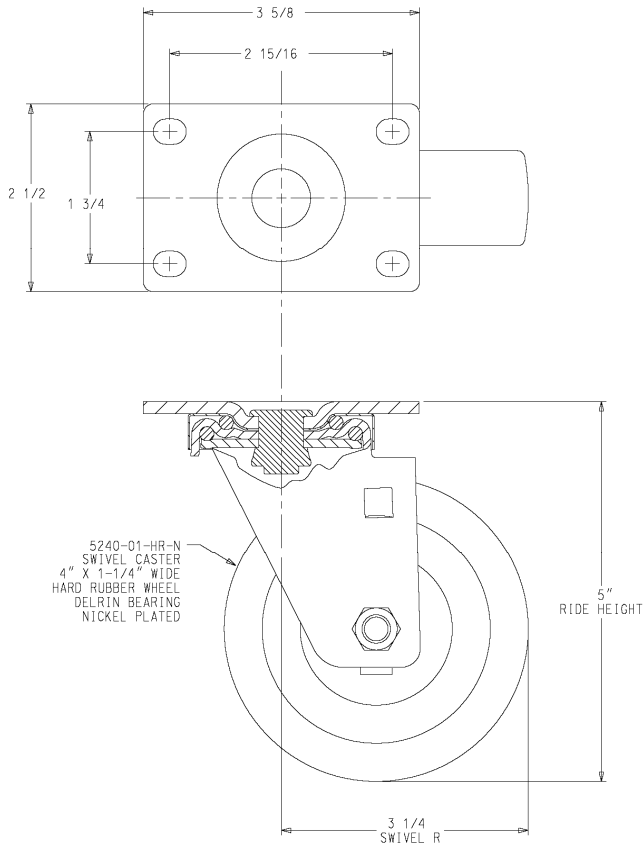

Full Size Convection Oven Casters

MCO, MP, SGM, SEM, SUMG, and SUME Casters from April 2000:

Single Deck:

1926501

1926502

MCO, MP, SGM, SEM, SUMG, and SUME Casters from April 2000:

Double Deck:

1926531

1926532

MCO, MP, SGM, SEM, SUMG, and SUME Casters from April 2000:

Double Deck Low Profile:

1926521

1926522

MCO, MP, SGM, SEM, SUMG, and SUME Casters to April 2000:

Single Deck:

1027500

1027501

MCO, MP, SGM, SEM, SUMG, and SUME Casters to April 2000:

Double Deck:

1821598
(1027800 Caster with 1821501)

1821599
(1027801 Caster with 1821501)

1821501:

MCO, MP, SGM, SEM, SUMG, and SUME Casters to April 2000:

1027500 with 1755998

1027501 with 1755998

1755998

SYM	SIZE	QTY
B	1/2" DIA	2
A	5/16" DIA	2

HOLE CHART