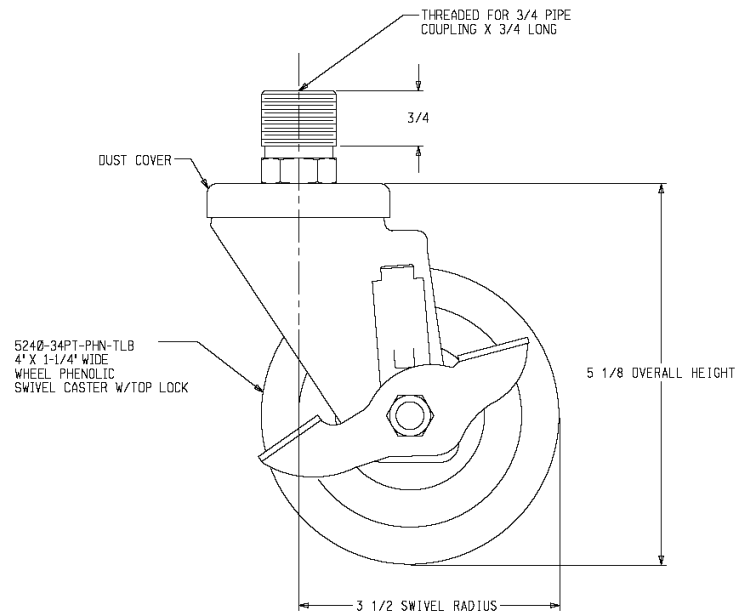

MCO, MP, SGM, SEM, SUMG, and SUME Casters to April 2000:

Single Deck:

1027500

1027501