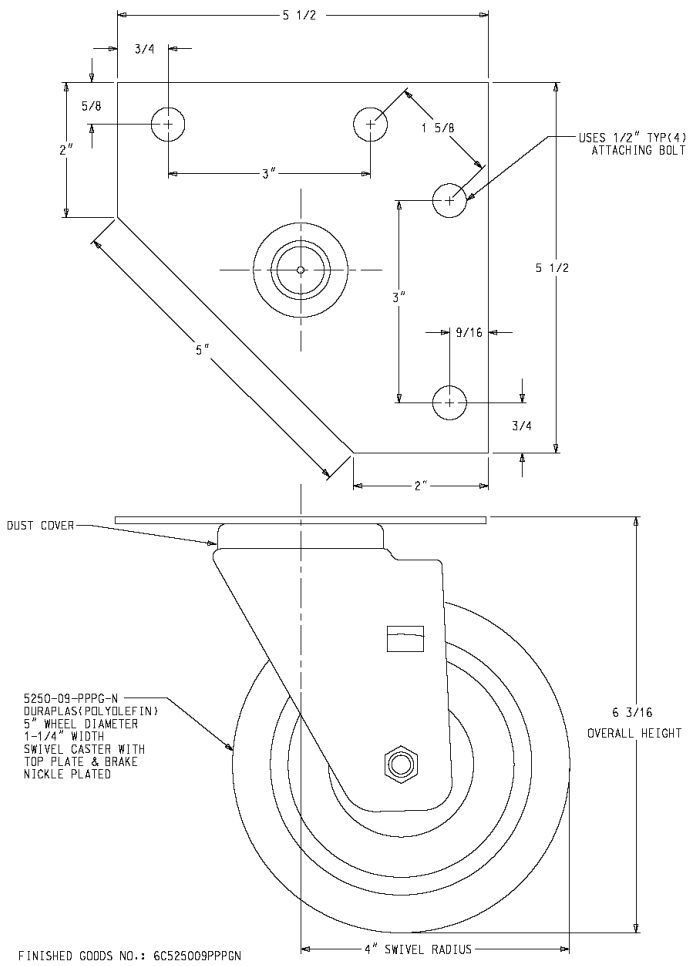

Full Size Convection Oven Casters

MCO, MP, SGM, SEM, SUMG, and SUME Casters from April 2000:

Single Deck:

1926501

1926502

MCO, MP, SGM, SEM, SUMG, and SUME Casters from April 2000:

Double Deck:

1926531

1926532

MCO, MP, SGM, SEM, SUMG, and SUME Casters from April 2000:

Double Deck Low Profile:

1926521

1926522

MCO, MP, SGM, SEM, SUMG, and SUME Casters to April 2000:

Single Deck:

1027500

1027501

MCO, MP, SGM, SEM, SUMG, and SUME Casters to April 2000:

Double Deck:

1821598
(1027800 Caster with 1821501)

1821599
(1027801 Caster with 1821501)

1821501:

MCO, MP, SGM, SEM, SUMG, and SUME Casters to April 2000:

1027500 with 1755998

1027501 with 1755998

1755998

SYM	SIZE	QTY
B	1/2" DIA	2
A	5/16" DIA	2

HOLE CHART