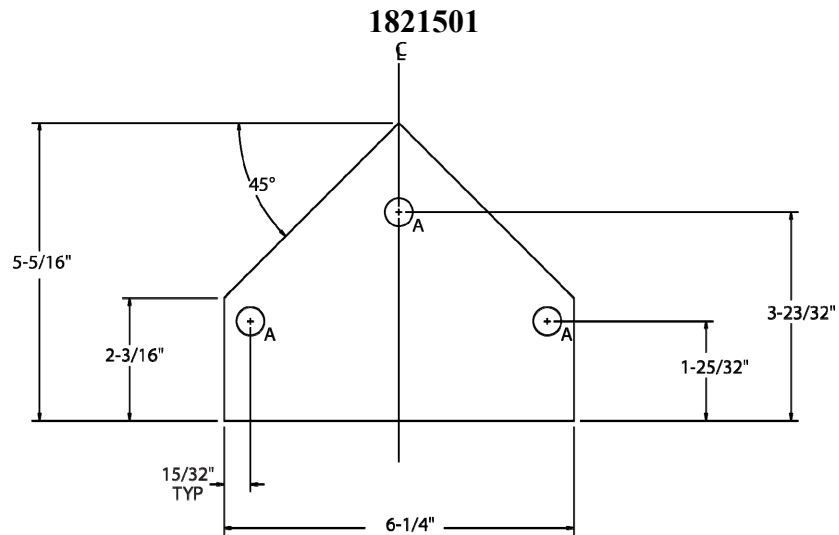

1027501

MCO, MP, SGM, SEM, SUMG, and SUME Casters to April 2000:

Double Deck:

1821598
(1027800 Caster with 1821501)

1821599
(1027801 Caster with 1821501)

1821501:

MCO, MP, SGM, SEM, SUMG, and SUME Casters to April 2000:

Double Deck Low Profile:

1821596
(1821701 Caster with 1821501)

1821597 (lock not shown)
(1821702 Caster with 1821501)

SDG, ICO (Garland), ICO (Sunfire), ECO Casters:
Single Deck:

1027500

1027501

SDG, ICO (Garland), ICO (Sunfire), ECO Casters:
Double Deck:

1027500 with 1755998

1027501 with 1755998

1755998

SYM	SIZE	QTY
B	1/2" DIA	2
A	5/16" DIA	2

HOLE CHART