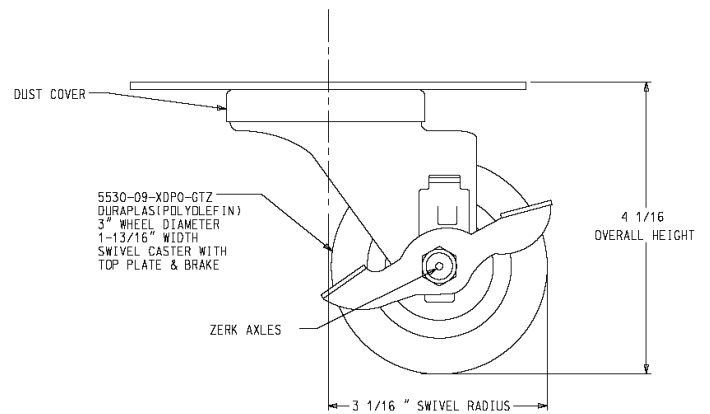

1926532

MCO, MP, SGM, SEM, SUMG, and SUME Casters from April 2000:

Double Deck Low Profile:

1926521

1926522

MCO, MP, SGM, SEM, SUMG, and SUME Casters to April 2000:

Single Deck:

1027500

1027500 with 1755998

1027501 with 1755998

1755998

SYM	SIZE	QTY
B	1/2" DIA	2
A	5/16" DIA	2

HOLE CHART