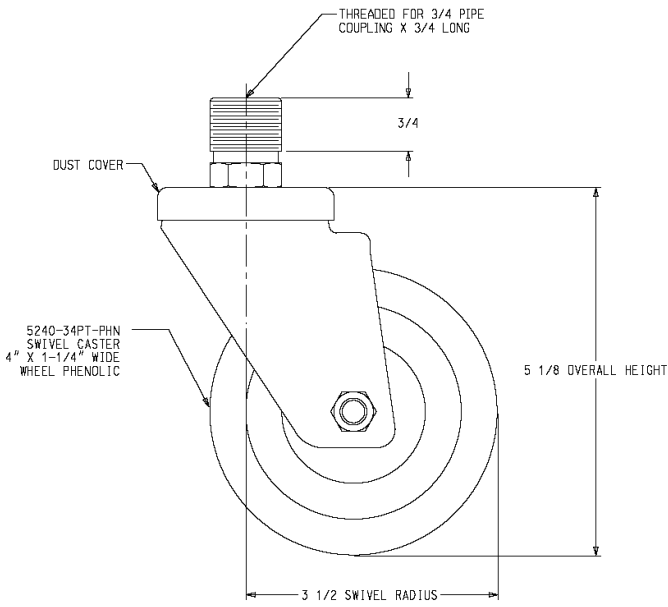

Double Deck Low Profile:

1821596
(1821701 Caster with 1821501)

1821597 (lock not shown)
(1821702 Caster with 1821501)

SDG, ICO (Garland), ICO (Sunfire), ECO Casters:
Single Deck:

1027500

1027501

SDG, ICO (Garland), ICO (Sunfire), ECO Casters:
Double Deck:

1027500 with 1755998

1027501 with 1755998

1755998

SYM	SIZE	QTY
B	1/2" DIA	2
A	5/16" DIA	2

HOLE CHART