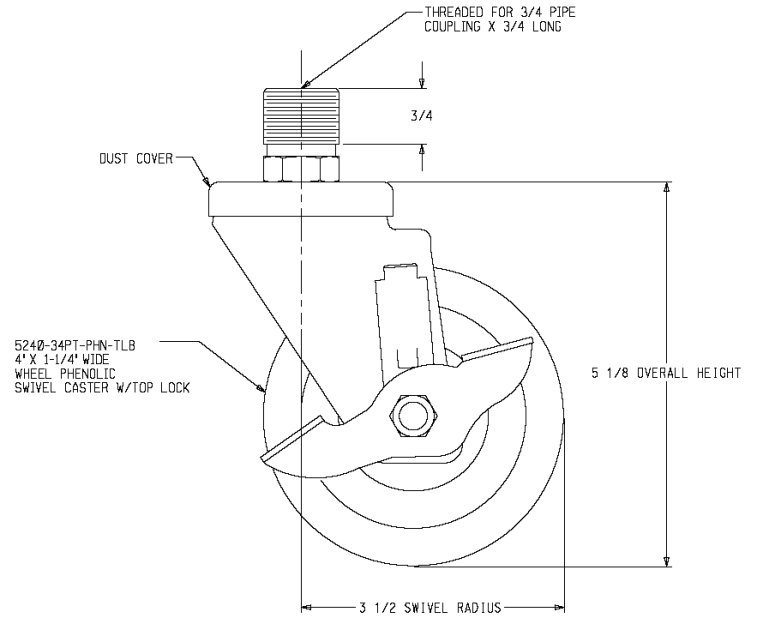

Double Deck Low Profile:

1821596
(1821701 Caster with 1821501)

1821597 (lock not shown)
(1821702 Caster with 1821501)

SDG, ICO (Garland), ICO (Sunfire), ECO Casters:
Single Deck:

1027500

1027501

SDG, ICO (Garland), ICO (Sunfire), ECO Casters:
Double Deck:

1027500 with 1755998

1027501 with 1755998

1755998

SYM	SIZE	QTY
B	1/2" DIA	2
A	5/16" DIA	2

HOLE CHART