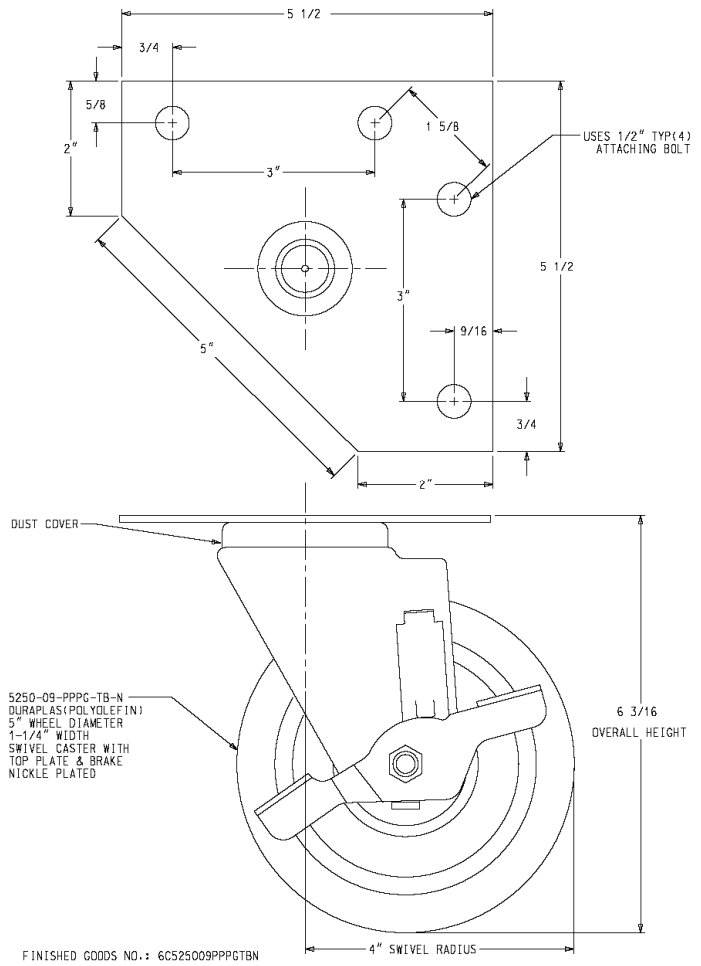

Full Size Convection Oven Casters

MCO, MP, SGM, SEM, SUMG, and SUME Casters from April 2000:

Single Deck:

1926501

1926502

MCO, MP, SGM, SEM, SUMG, and SUME Casters from April 2000:

Double Deck:

1926531

1926532

MCO, MP, SGM, SEM, SUMG, and SUME Casters from April 2000:

Double Deck Low Profile:

1926521

1926522

MCO, MP, SGM, SEM, SUMG, and SUME Casters to April 2000:

Single Deck:

1027500

1027501

MCO, MP, SGM, SEM, SUMG, and SUME Casters to April 2000:

Double Deck:

1821598
(1027800 Caster with 1821501)

1821599
(1027801 Caster with 1821501)

1821501:

MCO, MP, SGM, SEM, SUMG, and SUME Casters to April 2000:

1027500 with 1755998

1027501 with 1755998

1755998

SYM	SIZE	QTY
B	1/2" DIA	2
A	5/16" DIA	2

HOLE CHART