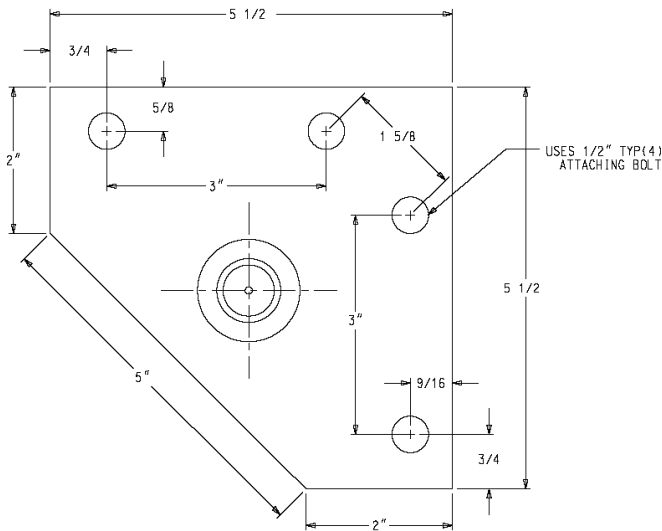

Full Size Convection Oven Casters

MCO, MP, SGM, SEM, SUMG, and SUME Casters from April 2000:

Single Deck:

1926501

1926502

MCO, MP, SGM, SEM, SUMG, and SUME Casters from April 2000:

Double Deck:

1926531

1926532

MCO, MP, SGM, SEM, SUMG, and SUME Casters from April 2000:

Double Deck Low Profile:

1926521

1926522

MCO, MP, SGM, SEM, SUMG, and SUME Casters to April 2000:

Single Deck:

1027500

1027500 with 1755998

1027501 with 1755998

1755998

SYM	SIZE	QTY
B	1/2" DIA	2
A	5/16" DIA	2

HOLE CHART