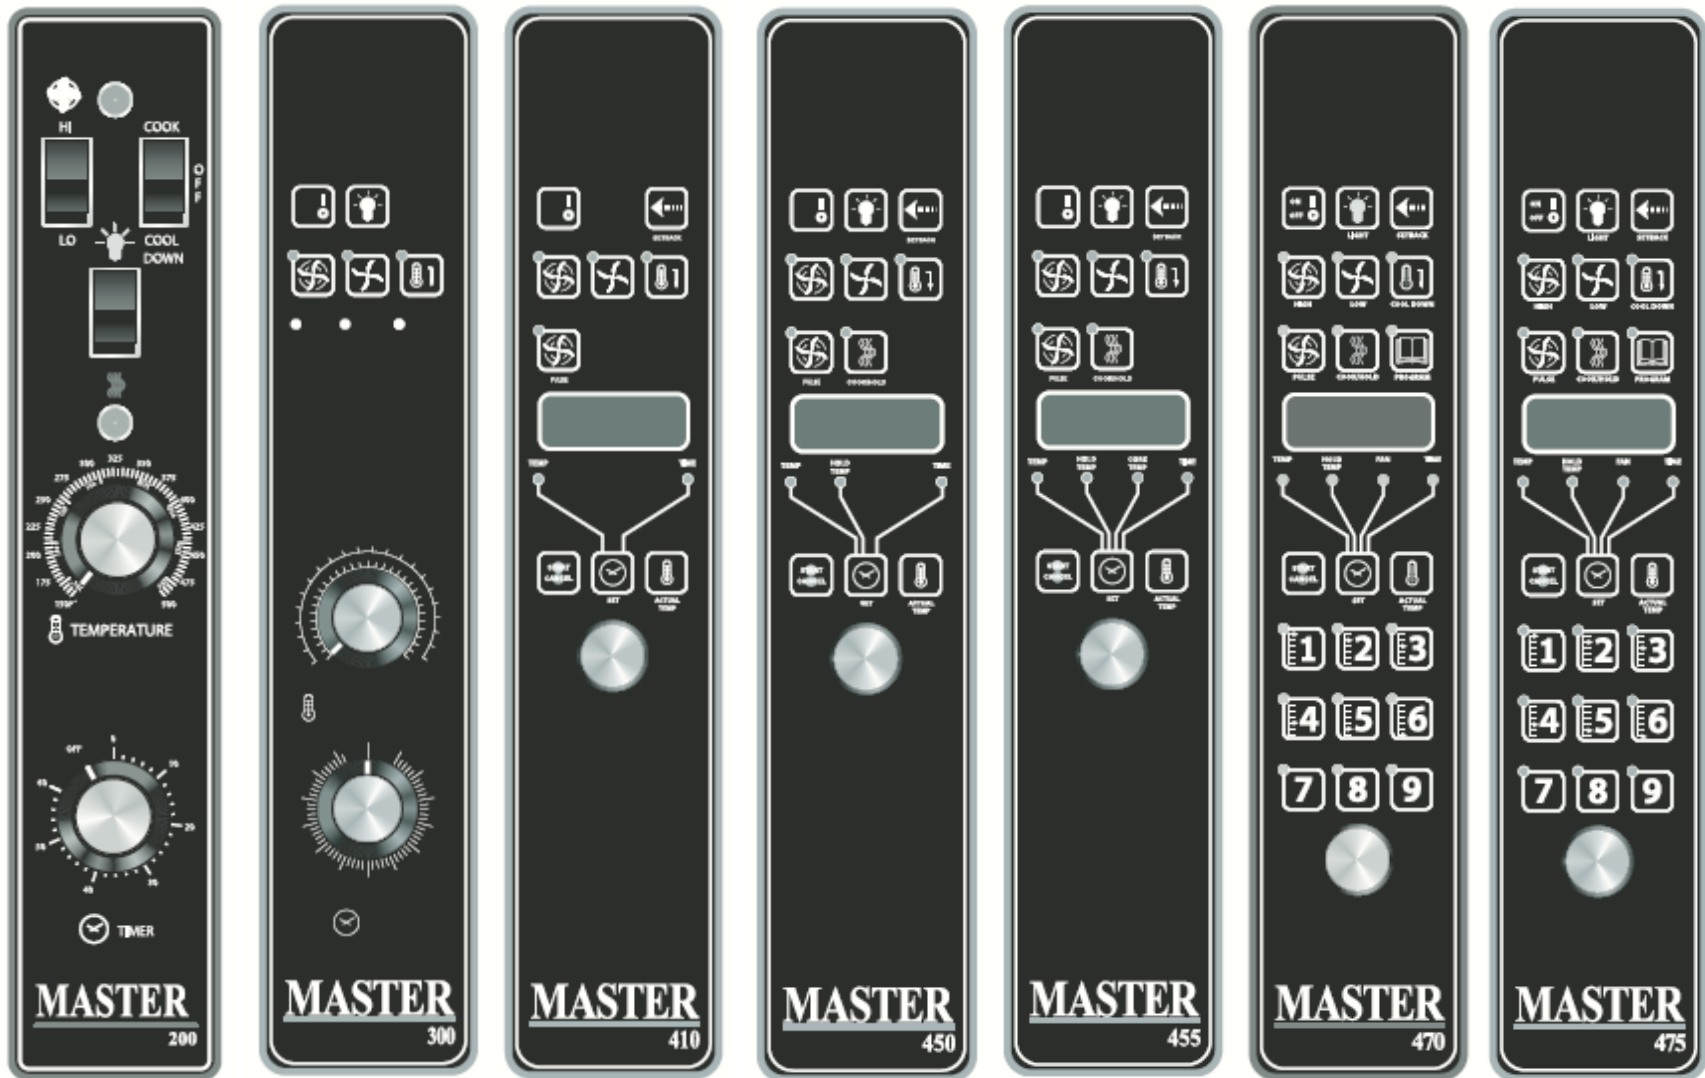

## Legacy Convection Oven Controls

Some controllers shown are No Longer Available

## Convection Oven Controls

Some controllers shown are no longer in production

300 control shown with Light Key, also available without.

US Range Version – Summit and first 2 digits, IE. Summit 30

Moisture Plus Oven Controls

## Arby's Fastron Controls

Left Fastron 2000

Right Fastron Vision

LM301

Piccadilly Pizza

Some controllers shown are **No Longer Available**

Tim Horton's Control

T J Cinnamon's Control