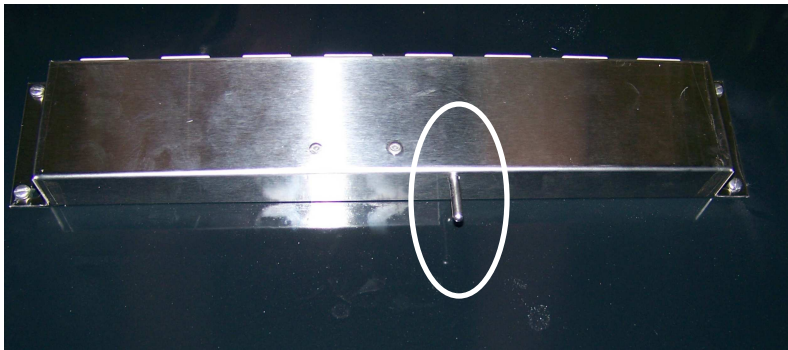

Fastron Upgrade/External Control – Fast only

Fastron Beef Probe – Fast only

Fastron Probe Manifold – Fast only

Fastron Cavity Probe – Fast only

Garland Door Switch (Cook Only) – 1855603