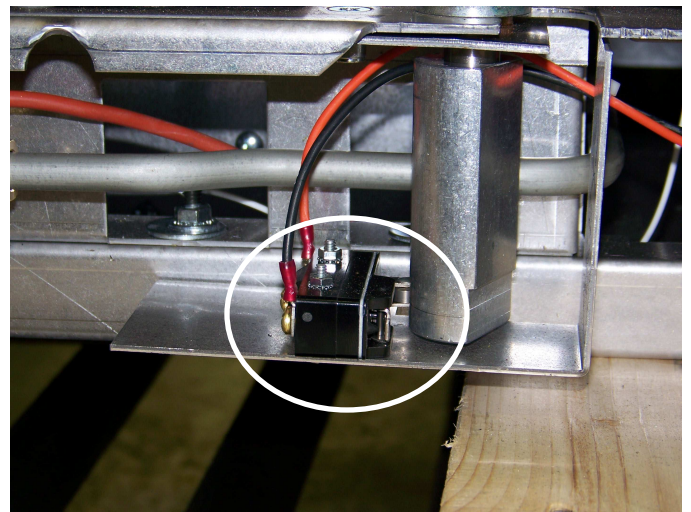

Fastron Upgrade/External Control – Fast only

Fastron Beef Probe – Fast only

Fastron Probe Manifold – Fast only

Fastron Cavity Probe – Fast only

Garland Door Switch (Cook Only) – 1855603