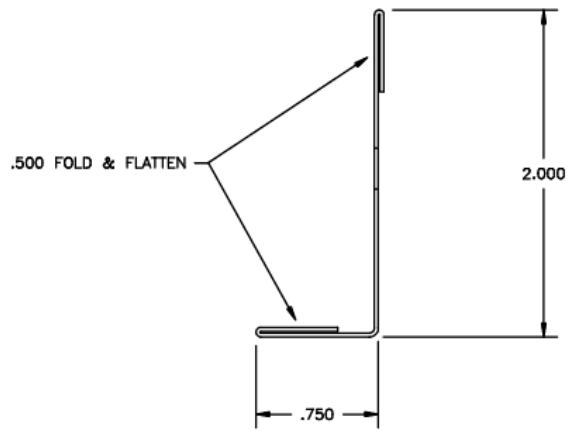

# 4515192 SDG Center Door Seal Right

DETAIL A  
SCALE 1.5:1