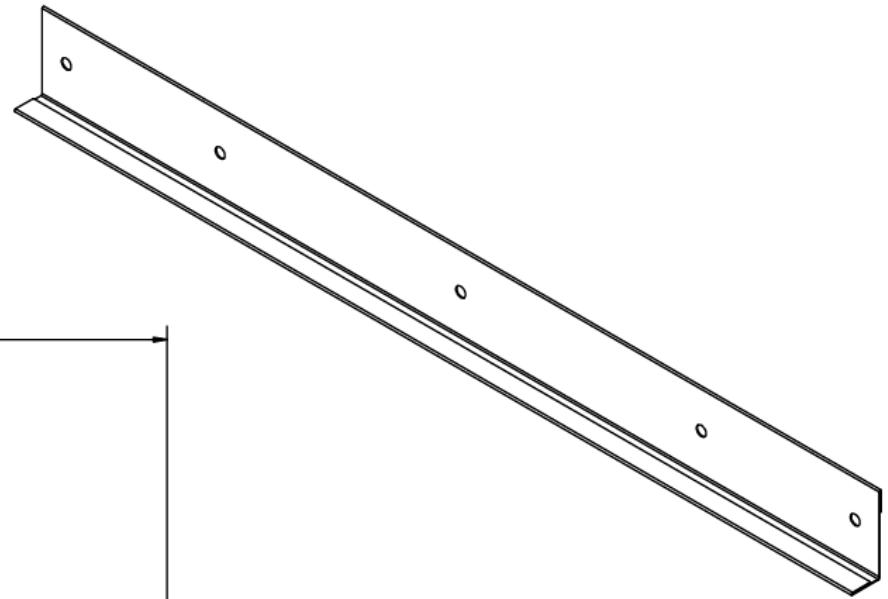

# 4515192 SDG Center Door Seal Right

DETAIL A  
SCALE 1.5:1