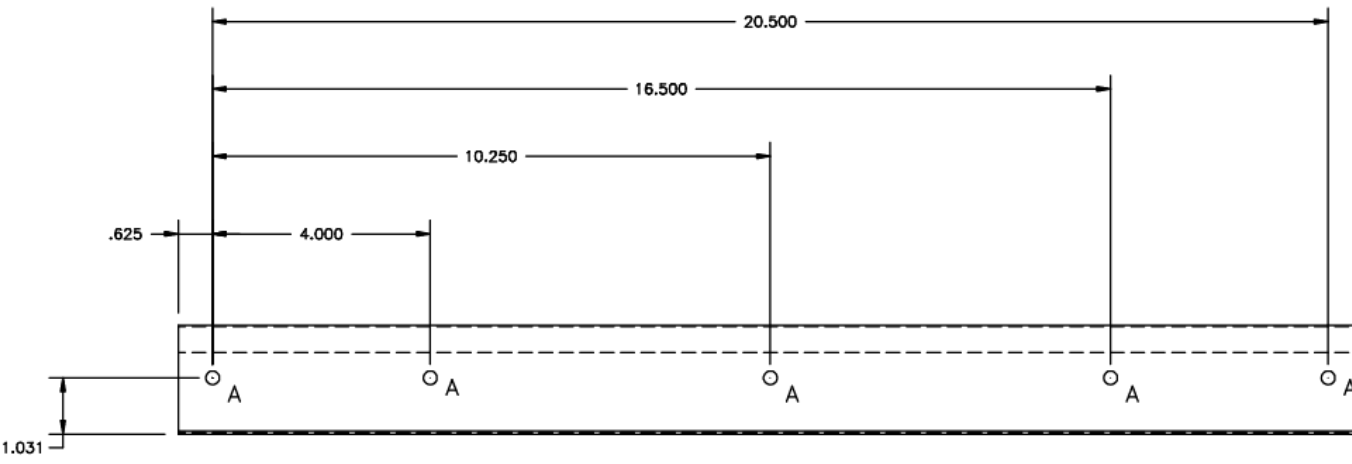

# 4515192 SDG Center Door Seal Right

DETAIL A  
SCALE 1.5:1