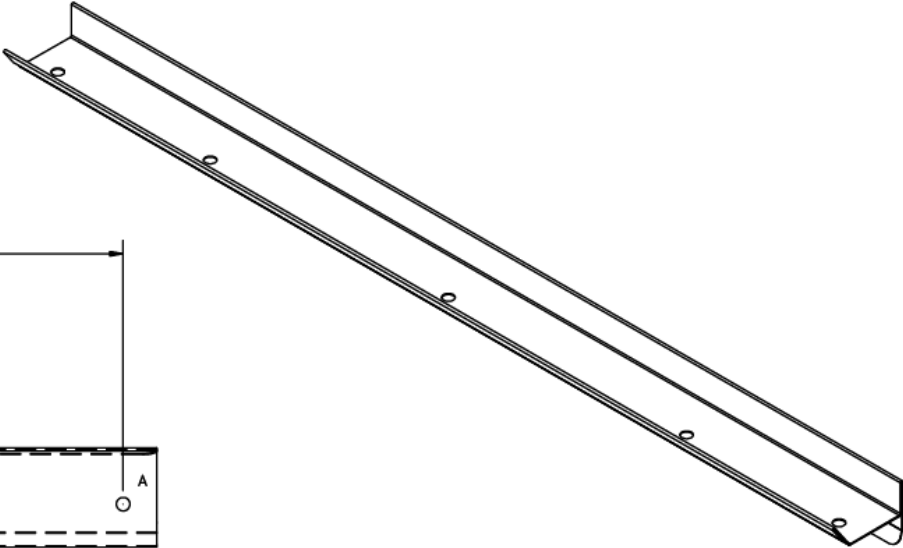

4515191 SDG Center Door Seal Left

DETAIL A
SCALE 1:1