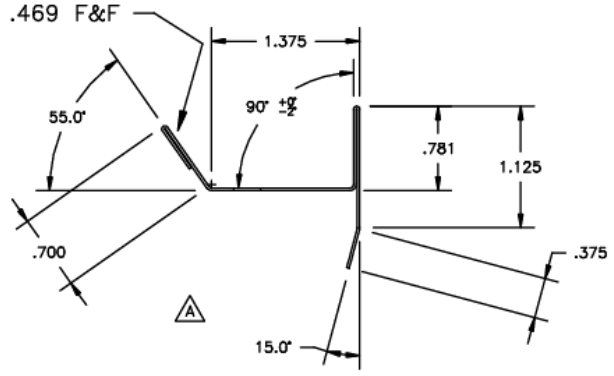

4515191 SDG Center Door Seal Left

DETAIL A
SCALE 1:1