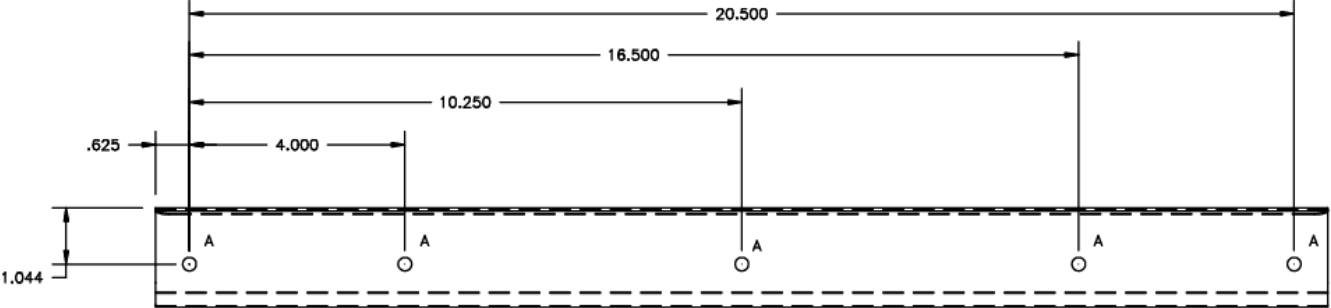

4515191 SDG Center Door Seal Left

DETAIL A
SCALE 1:1