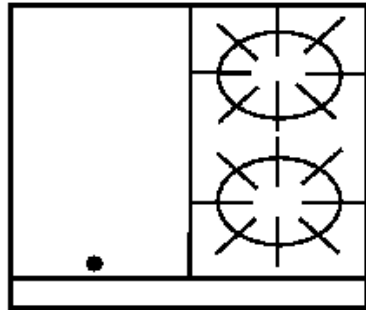

17" Valve  
Controlled  
Griddle  
on Left  
2 Burners  
34" Wide

- (1) Standard Oven
- (1) Range Base Convection Oven
- (1) Storage Base
- (1) Modular Top Section

42-40R  
42-40RC  
42-40S  
42-40T

17" Equi-  
therm  
Hot Top  
2 Burners  
34" Wide