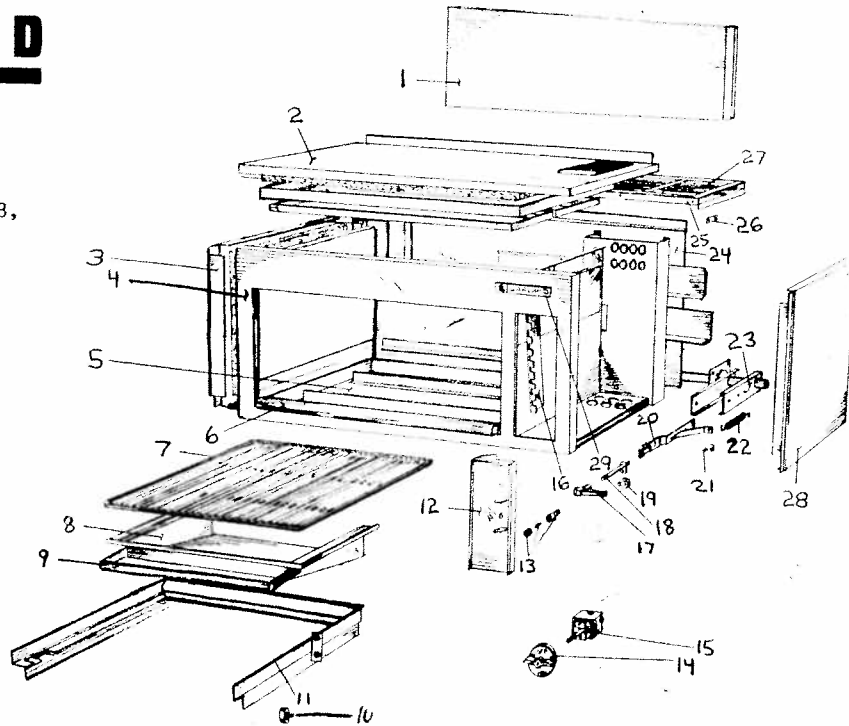

# GARLAND

MODEL NUMBERS:

36ER30B, 36ES30B,  
36ET30B, 36EC30B,  
36ER30BB, 36ES30BB,  
36ET30BB

Top Sections

REF. #	PART NO.	DESCRIPTION	36ER30B	36ES30B	36ER30BB	36ES30BB
			36ET30B	36EC30B	36ET30BB	36ET30BB
1.	1217999 1217998	Flue Assembly - Painted Flue Assembly - S/S		1 OPT.		1 OPT.
2.	1218699 1218698	Main Top Assembly - Painted Main Top Assembly - S/S		1 OPT.		2 OPT.
3.	1220001 1220003	L/H Body Side - Painted L/H Body Side - S/S		1 OPT.		2 OPT.
4.	1218799	Main Front Assembly		1		2
5.	1216798	Drip Tray Assembly Complete		1		2
6.	1105101	Drip Tray Handle Only		1		2
7.	1114100	Grill Rack		1		2
8.	1216899	Carriage Assembly		1		2
9.	1216803	Handle Only (Included in above)		1		2
10.	1039903	Roller Bearing		6		12
11.	1220595	Track Frame Assembly		1		2
12.	1220700	Switch Panel		1		2
13.	1160797 1160800	Pilot Lamp Assembly Resistor (460V Only)		2 2		4 4
14.	1010702	Dial		2		4
15.	1010705 1010706 1010701	Switch (208V-240V) OBSOLETE - N/L/A Switch (208V-240V) Direct Replacement Switch (460V Only)		2 2 2		4 4 4
16.	1217600	Ratchet Support		1		2
17.	1093902	Handle		1		2
18.	1217098	Rod and Cam Assembly		1		2
19.	1039903	Roller		1		2
20.	1217799	Broiler Handle Assembly		1		2
21.	1082901	Spring Hook		1		2
22.	1113400	Spring		1		2
23.	1217199	Rack Arm Support		1		2
24.	1218100	Main Back		1		2
25.	1217299 1218399	Element Frame Assembly Reflector Pan Assembly		2 2		4 4
26.	1160600	Element Jumper		6		12
27.	1032300 1032301	Element (208V) Element (240V-460V)		8 8		16 16
28.	1220000 1220002	R/H Body Side - Painted R/H Body Side - S/S		1 OPT.		2 OPT.
29.	9004500	Garland Logo		1		2