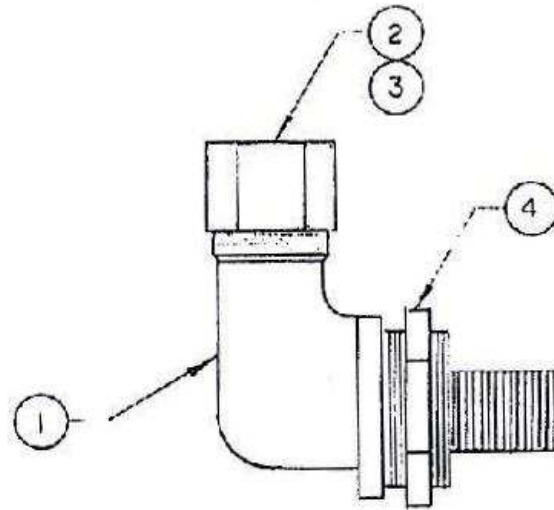

GXT
RGTA
RGTSA

1. ELBOW, 90°, MALE, BRASS.
2. SLEEVENUT, 9/16-24 UNEF
3. SLEEVE 3/8" ID
4. LOCKNUT, HEX., 1/8-15/16
ACROSS FLAT, COPPER